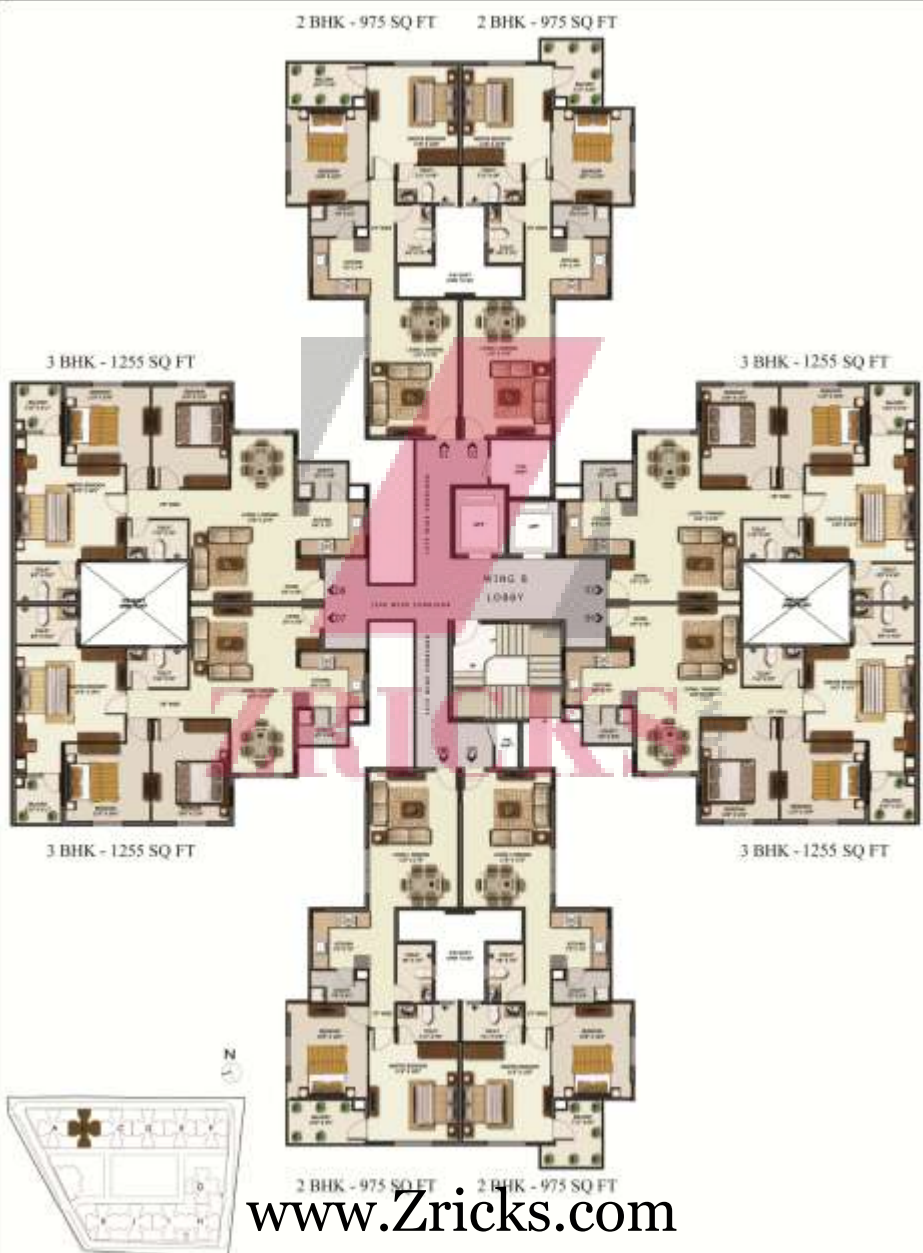

Mantri Alpyne – Tower B & D

www.Zricks.com