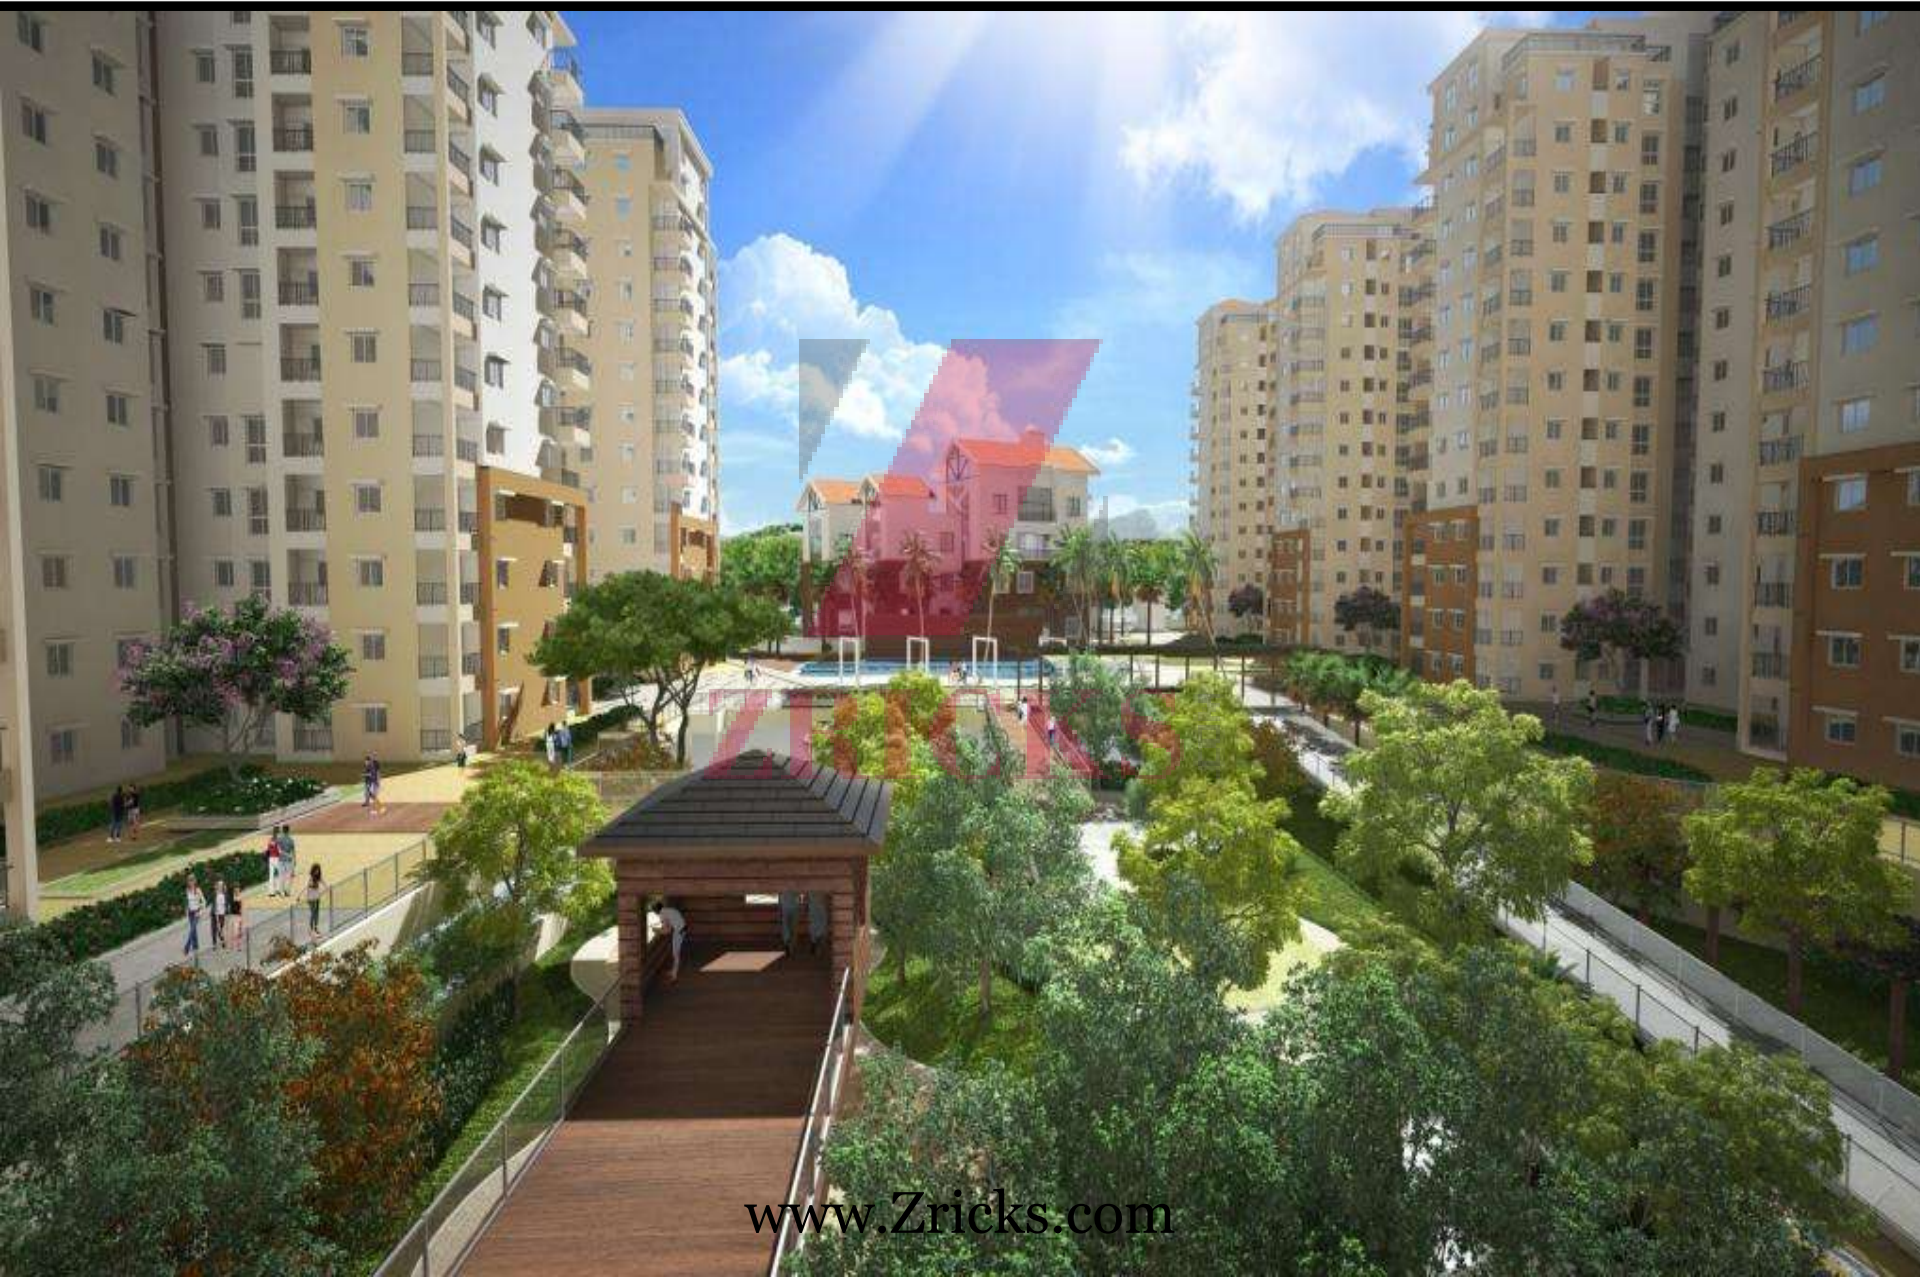

Mantri Alpyne - Elevation View

mantri

www.Zricks.com