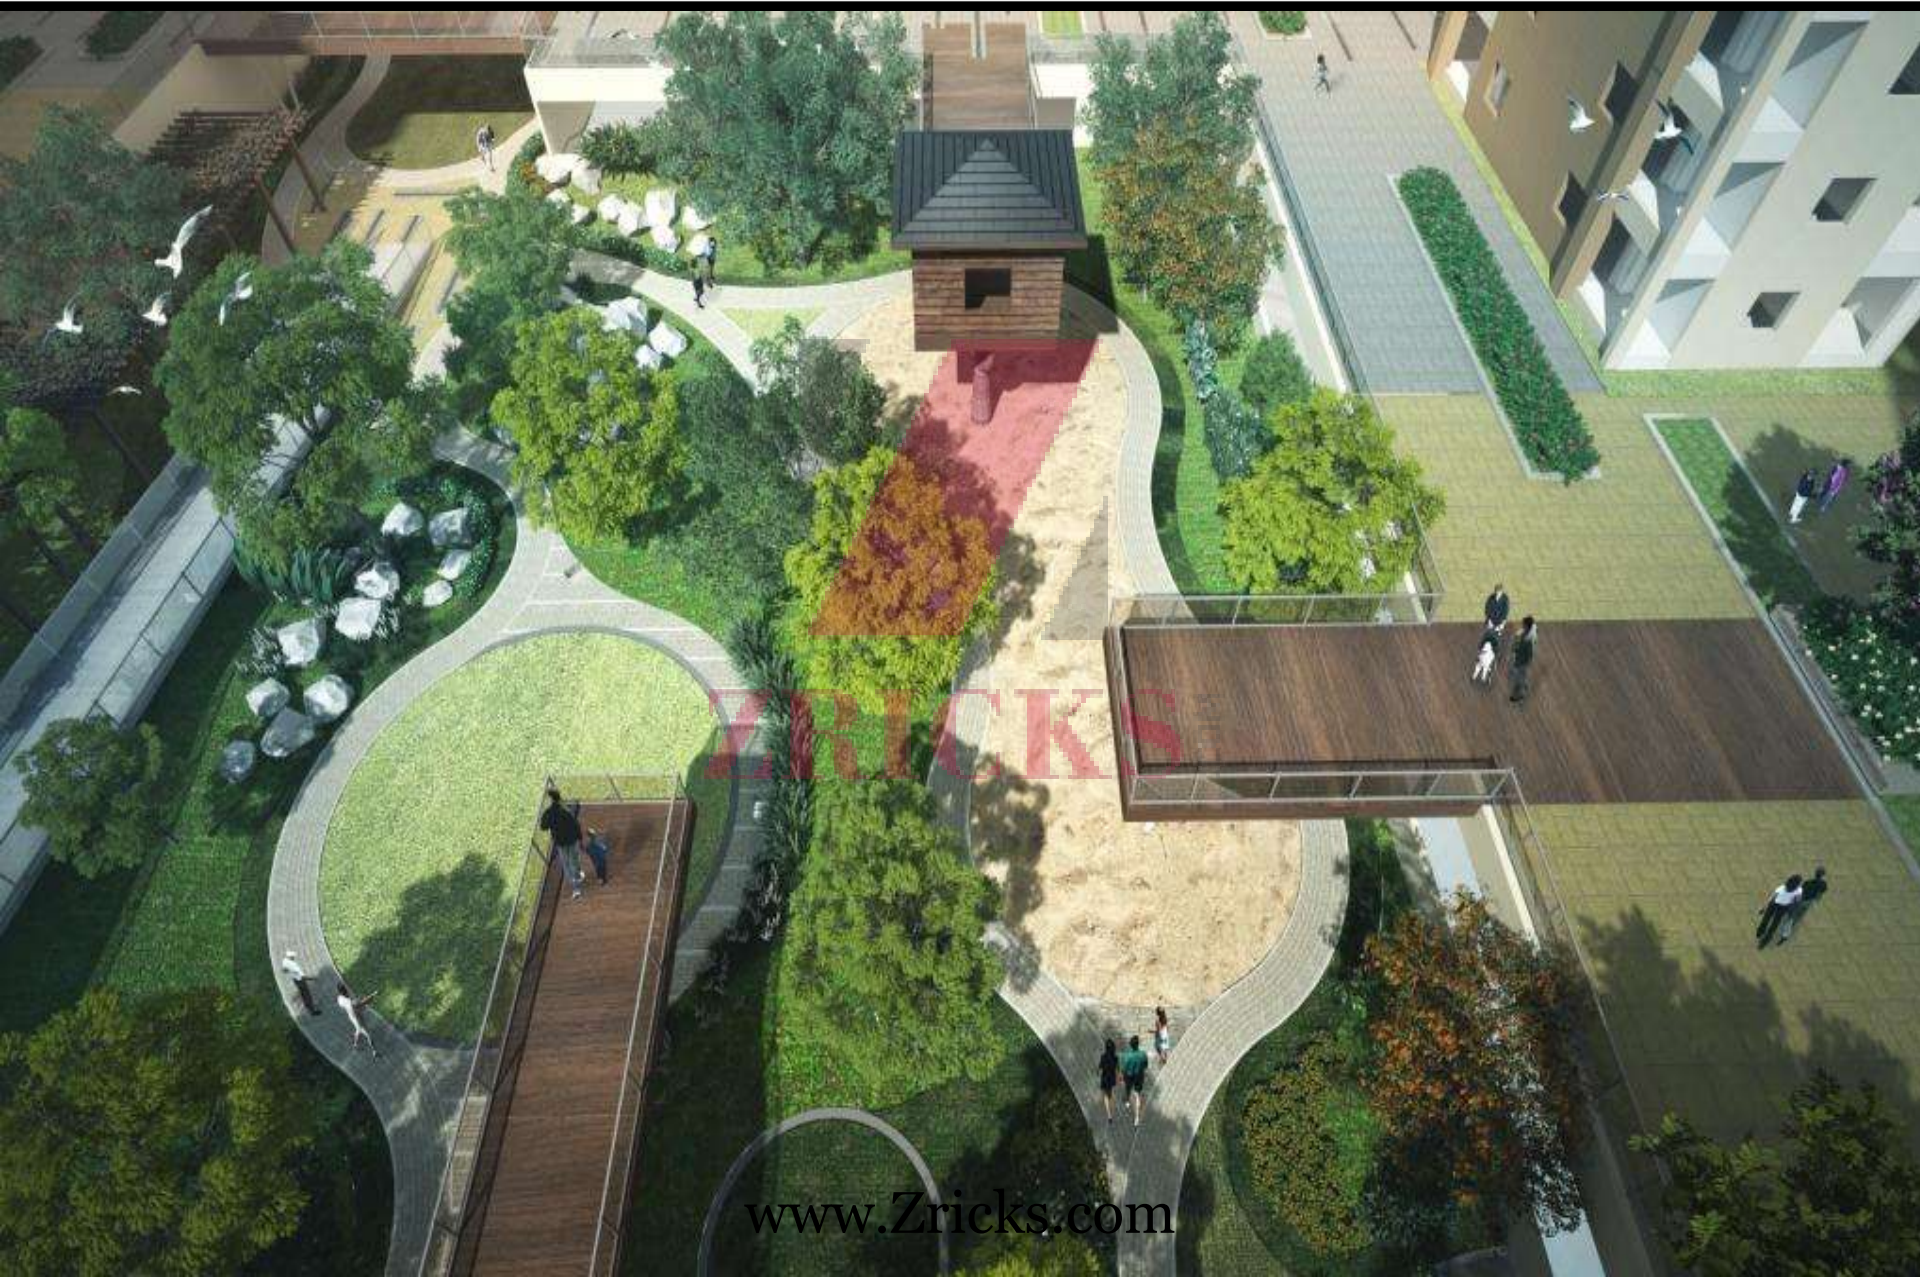

Mantri Alpyne - Landscape View

mantri

www.Zricks.com