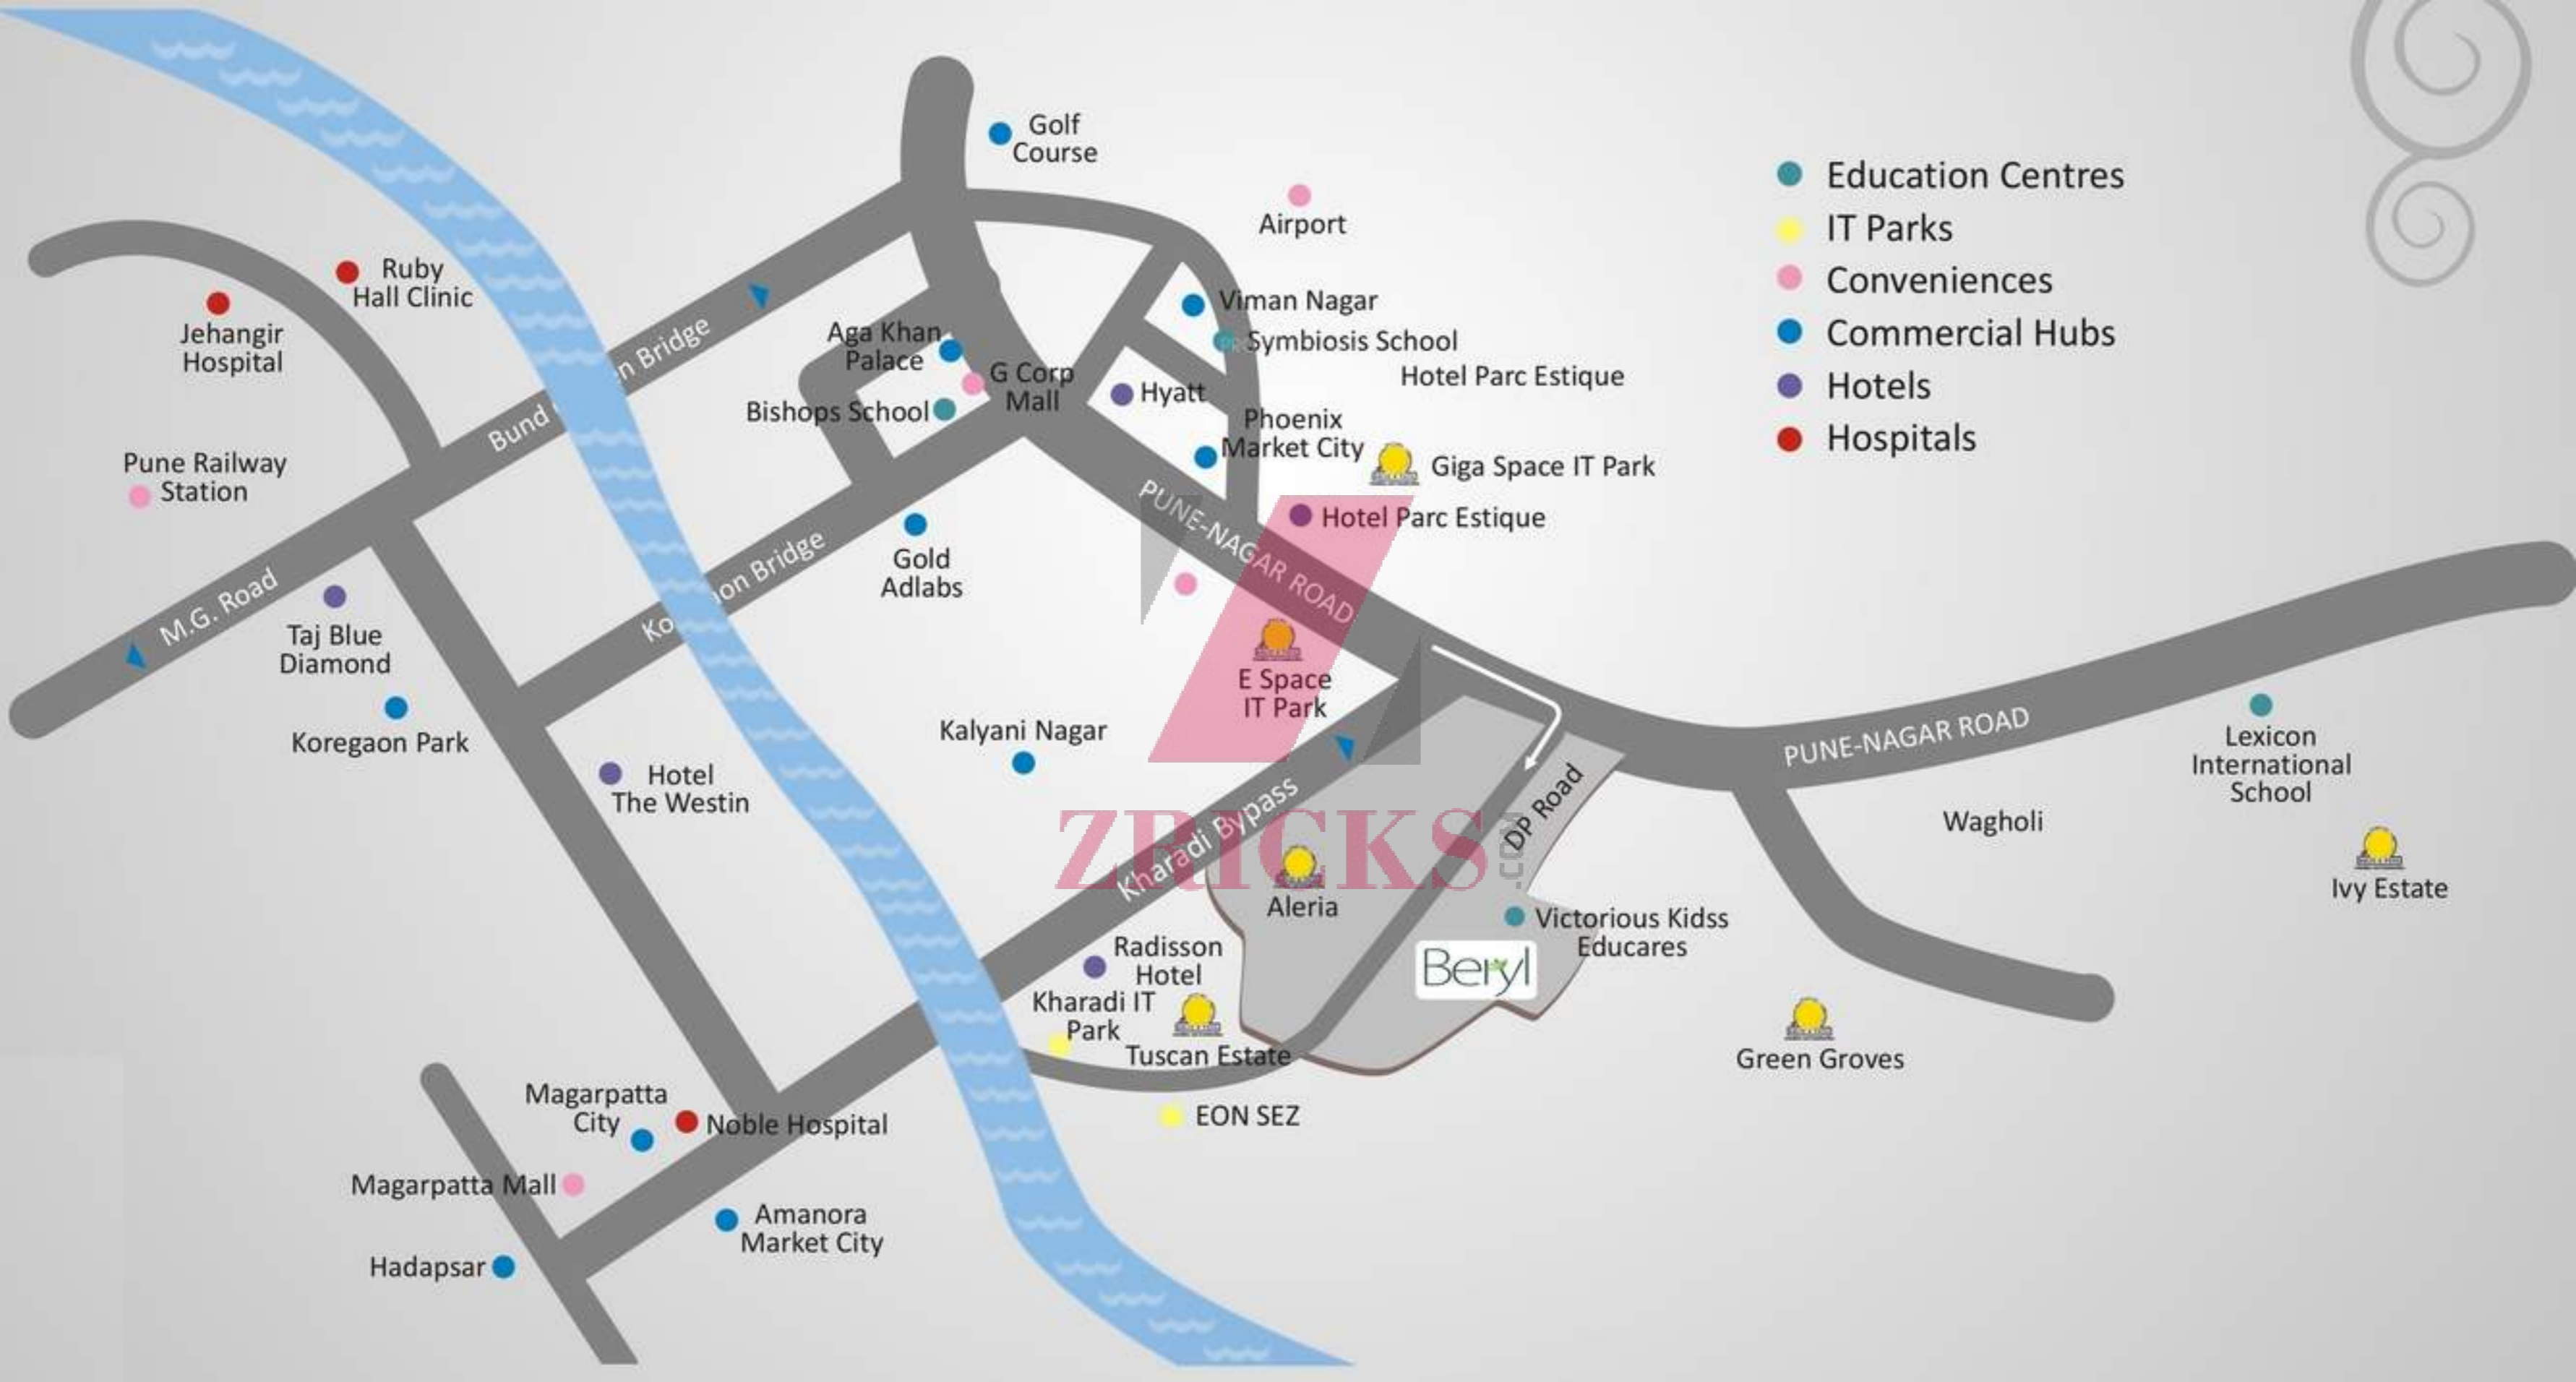

- Education Centres
- IT Parks
- Conveniences
- Commercial Hubs
- Hotels
- Hospitals

ZEPHCKS

Jehangir Hospital
 Ruby Hall Clinic
 Pune Railway Station

Taj Blue Diamond
 Koregaon Park

Magarpatta City
 Noble Hospital
 Magarpatta Mall
 Hadapsar
 Amanora Market City

Hotel The Westin

Bishops School
 Aga Khan Palace
 G Corp Mall

Gold Adlabs
 Kalyani Nagar

Radisson Hotel
 Kharadi IT Park
 Tuscan Estate

EON SEZ

Aleria

E Space IT Park

Hotel Parc Estique