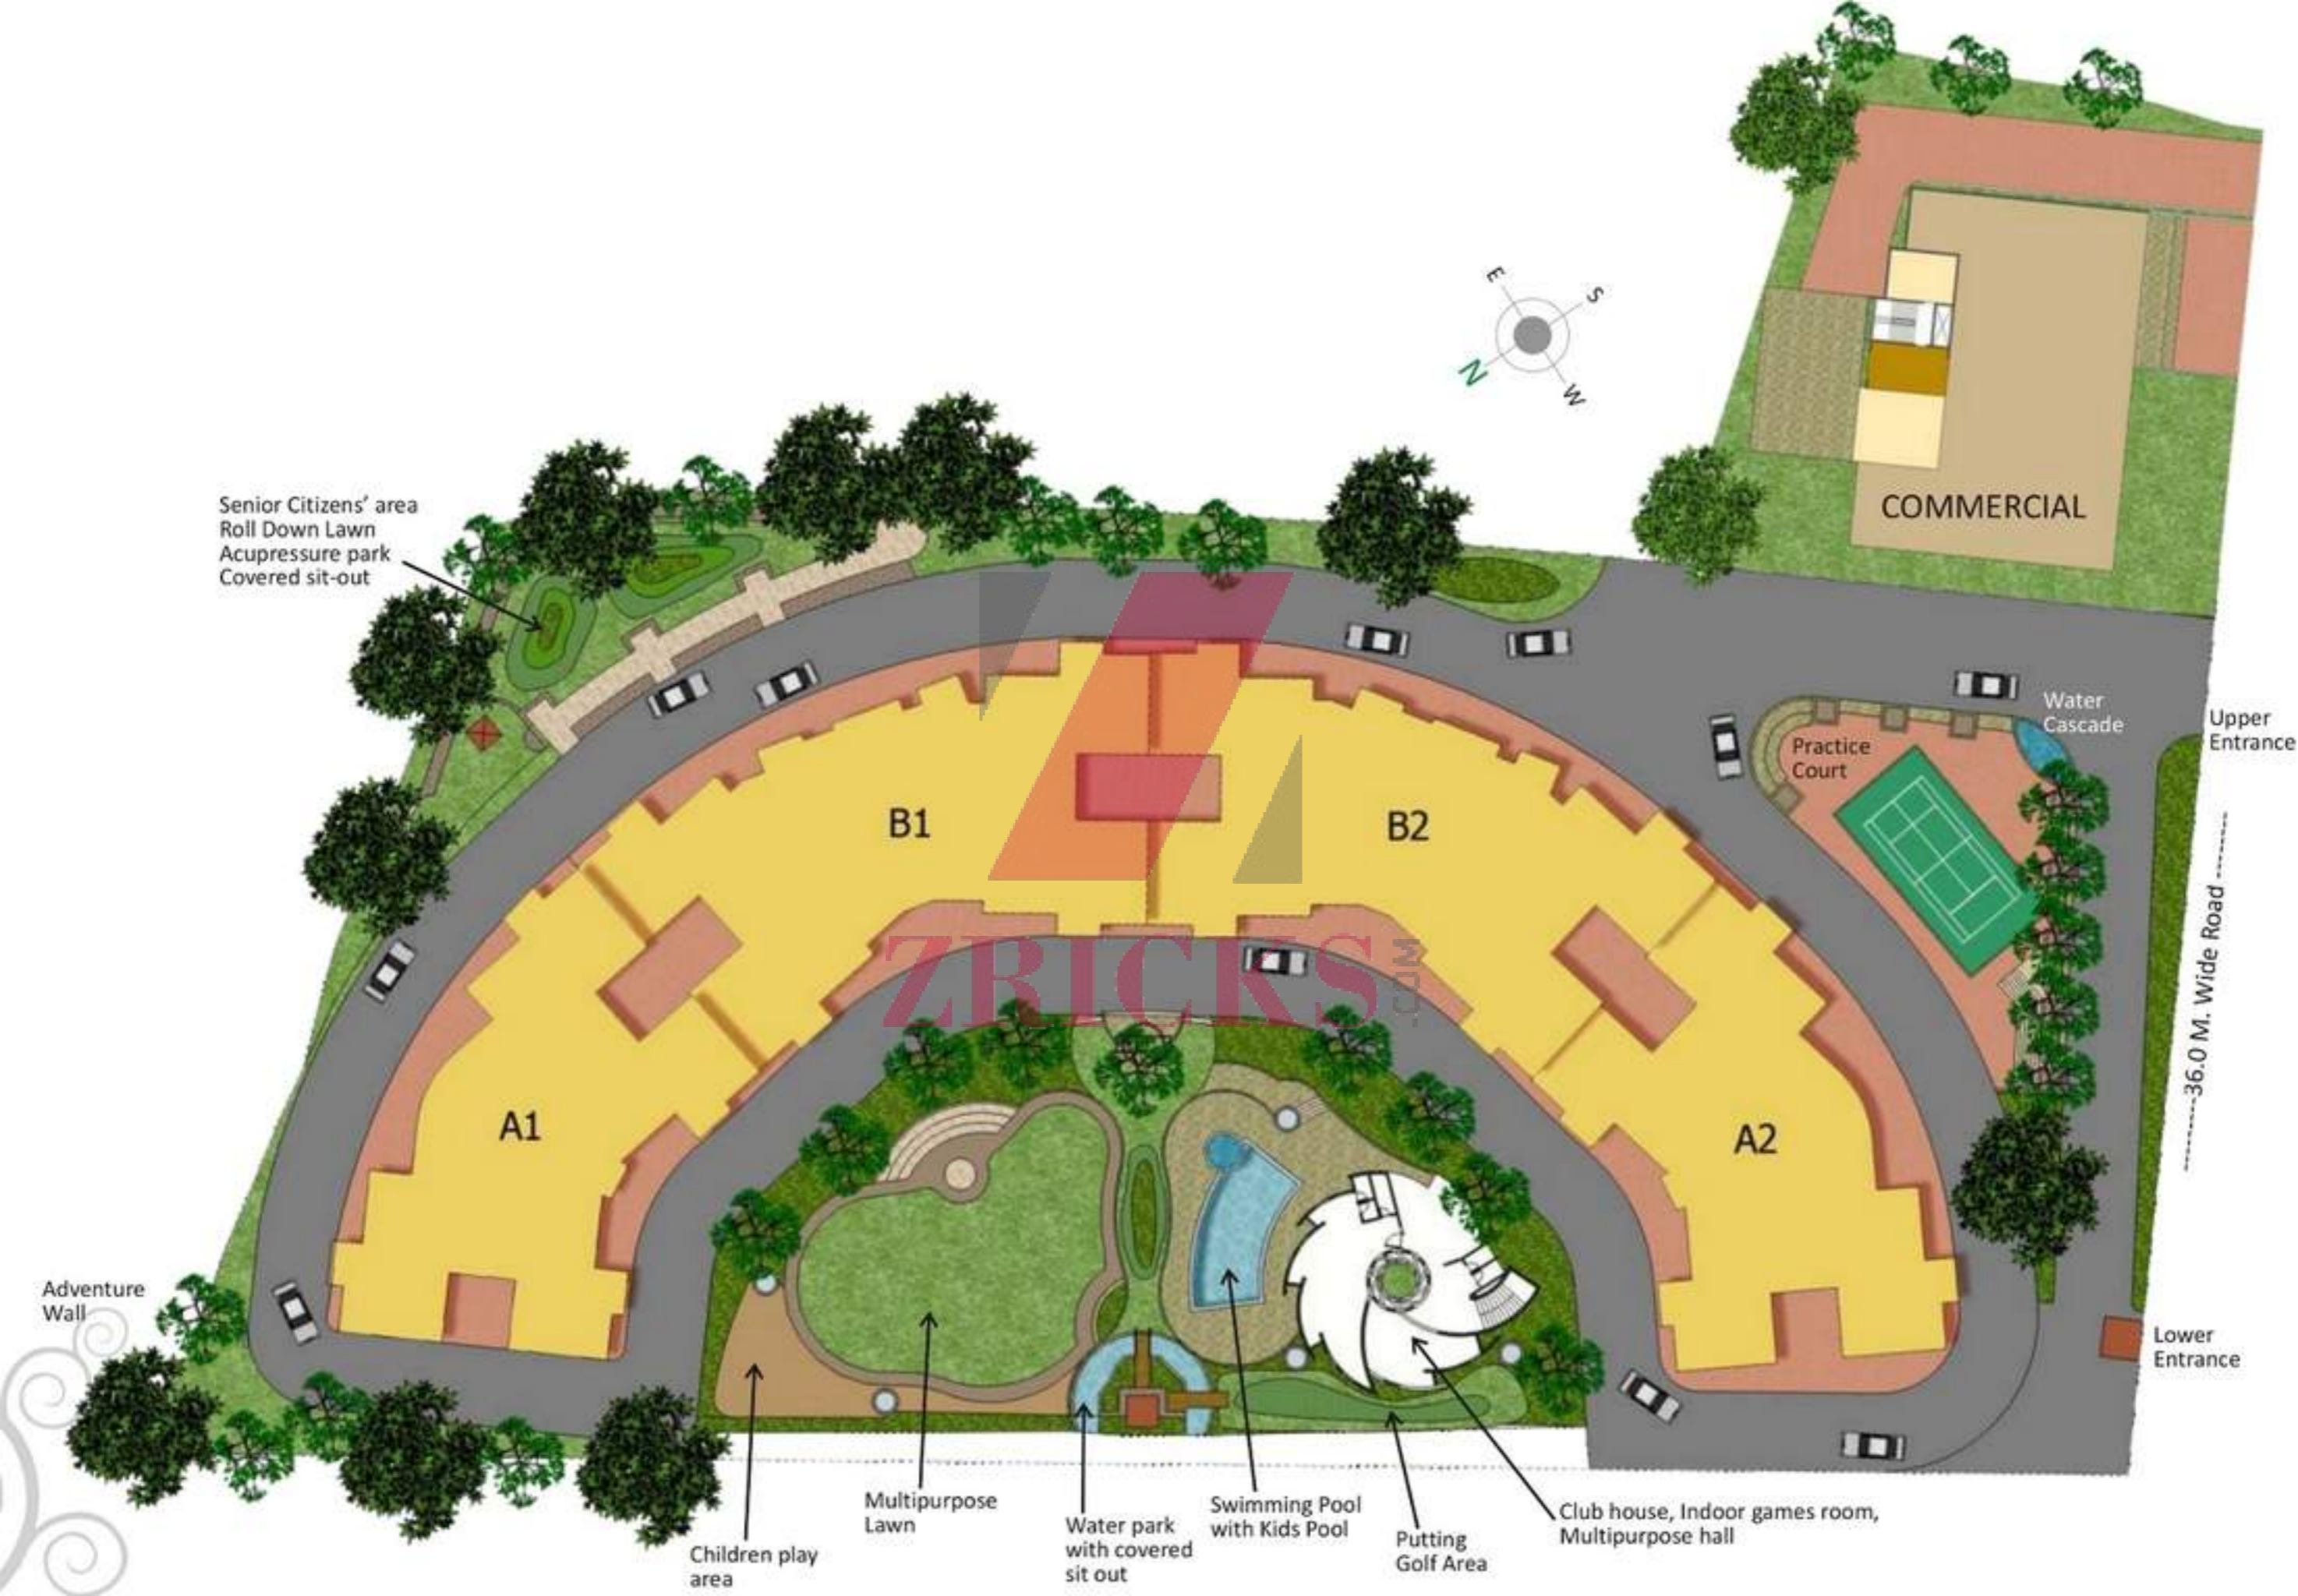

Koregaon Bridge

M.G. Road

Senior Citizens' area
Roll Down Lawn
Acupressure park
Covered sit-out

COMMERCIAL

B1

B2

A1

A2

Practice Court

Water Cascade

Upper Entrance

36.0 M. Wide Road

Lower Entrance

Adventure Wall

Children play area

Multipurpose Lawn

Water park with covered sit out

Swimming Pool with Kids Pool

Putting Golf Area

Club house, Indoor games room, Multipurpose hall

Langston

City Vista

Xenia

Meryl