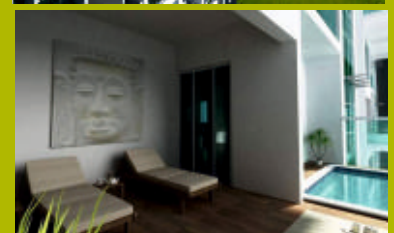

GOLF EDGE

luxury redefined

CUTTING EDGE LUXURY

ZRICKS.COM

AT GOLF EDGE I PAMPER THE I IN ME

Discover a plethora of innovative luxuries at the breathtaking Golf Edge. Enter its ethereal gates to get pampered with 'out of this world' luxuries everyday. Golf Edge, the well-integrated township is a towering testimony to highly intelligent architecture and engineering. Real luxury like a sprawling 531-acre 18-hole Golf Course attached to the project; Innovations that make the 30-storey building earthquake resistant; and tech-specs like full-scale surveillance and security gadgets to ensure privacy and safeguard your life and lifestyle. There's more to Golf Edge in every square inch of space.

I GET A FULLY FURNISHED HOME!

The art of making a luxury home come alive with irresistible furnishings is truly indispensable. As such, we present you an array of premium international brands of furniture to enhance the appeal of the interiors. Needless to say, your home will be a definite match to your elite tastes. Golf Edge also delivers a perfectly finished and furnished home in case you just want to key in and start living royally. Golf Edge aims at making your home reflect your vibrant personality.

I GET THE DESIRED EXCLUSIVITY!

The overall ambience at Golf Edge resembles a hi-end holiday resort. Adhering to resort standards, Golf Edge takes you through the ultimate, velvet-like experiences floor upon floor. Behold the beauty of the **sky lounges on 21st, 22nd, 25th and 26th floors**, and experience them to give your senses a never before high. The exclusive Sky Lounges are a special feature at Golf Edge designed to seamlessly blend luxury into your everyday life. It is this kind of attention to detail that makes you say 'I get the desired exclusivity'. The Sky Lounge will play a pleasing host for sure, as you own a home.