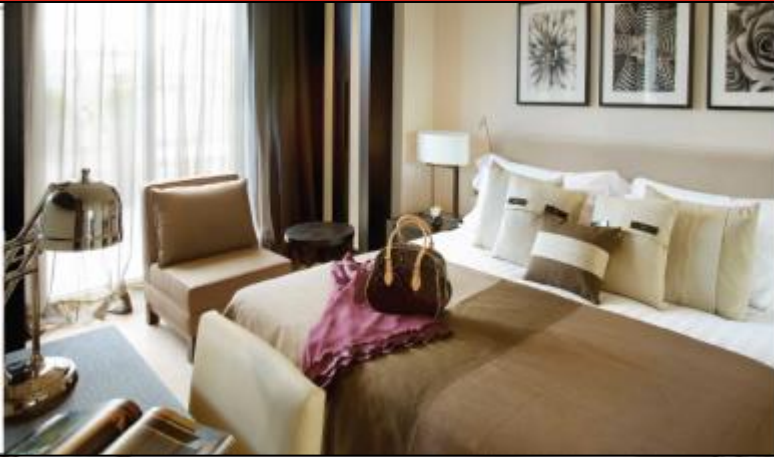

DESIGNER LIVING AT LODHA ESTRELLA

- **ZRI** TOWER EXCLUSIVELY DESIGNED IN KELLY HOPPEN SIGNATURE STYLE
- KELLY HOPPEN DESIGNED LOBBY AND LIFT
- DESIGNER COMMON AREAS
- 'EARTH' AND 'SKY' STYLED PLUSH INTERIORS

www.Zricks.com