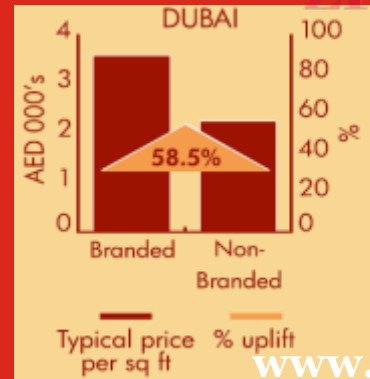

Designer residences universally command a premium of ~30-60% over non-designer residences in its vicinity

AND LODHA ESTRELLA IS NO DIFFERENT

DESIGNER RESIDENCES AT MUMBAI'S REAL CITY CENTRE

ACROSS THE WORLD, BRANDED DESIGNER RESIDENCES NOT ONLY PROMISE AN EXCEPTIONAL LIFESTYLE BUT EXTRAORDINARY RETURNS