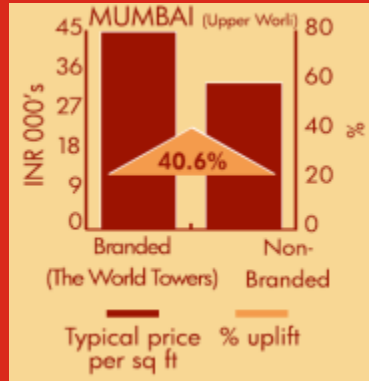

LODHA ESTRELLA IS RARE, DIFFERENTIATED & ASSURED

Branded residences designer towers are the perfect fusion of investment, value as well as utility

THIS MAGNIFICENT DEVELOPMENT PROVIDES AN ENVIABLE BLEND OF ALL 3

Designer residences universally command a premium of ~30-60% over non-designer residences in its vicinity

AND LODHA ESTRELLA IS NO DIFFERENT

DESIGNER RESIDENCES AT MUMBAI'S REAL CITY CENTRE

ACROSS THE WORLD, BRANDED DESIGNER RESIDENCES NOT ONLY PROMISE AN EXCEPTIONAL LIFESTYLE BUT EXTRAORDINARY RETURNS