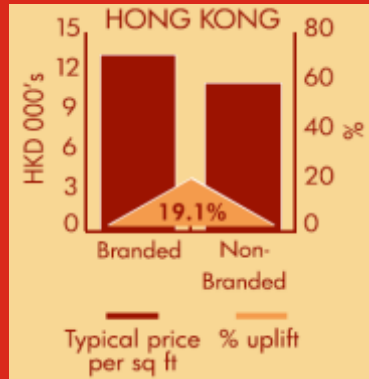

Designer residences universally command a premium of ~30-60% over non-designer residences in its vicinity

AND LODHA ESTRELLA IS NO DIFFERENT

DESIGNER RESIDENCES AT MUMBAI'S REAL CITY CENTRE

ACROSS THE WORLD, BRANDED DESIGNER RESIDENCES NOT ONLY PROMISE AN EXCEPTIONAL LIFESTYLE BUT EXTRAORDINARY RETURNS