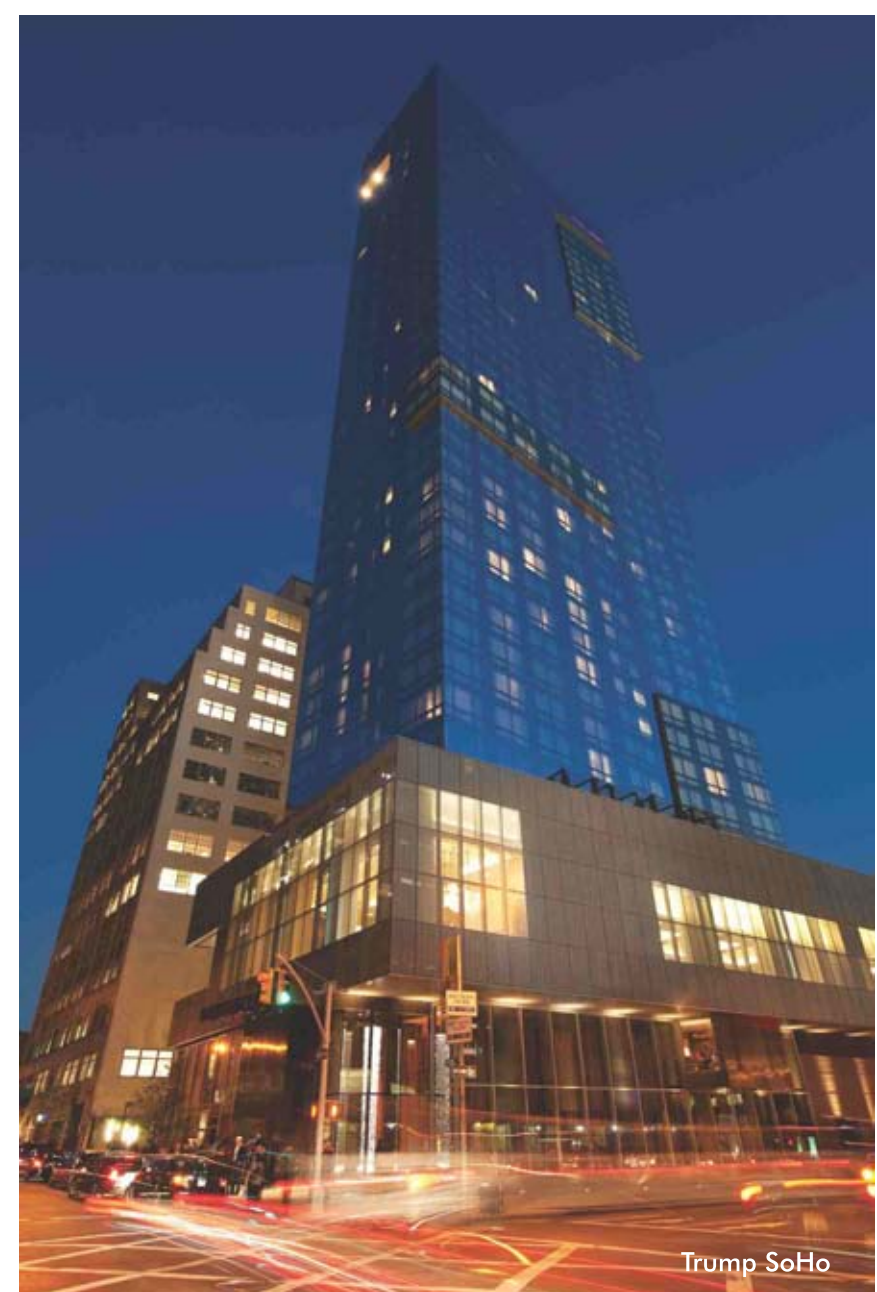

SELECT TRUMP PROPERTIES

Trump Tower at Century City Makati

Trump International Hotel & Tower Toronto

Trump Tower Punta del Este

Trump International Hotel & Tower Waikiki Beach Walk

Trump SoHo

Trump World Seoul

Architectural rendition. Rear elevation.

TRUMP[®]
TOWERS
PUNE
DEVELOPED BY
PANCHSHIL

THE FIRST TRUMP PROJECT IN INDIA

Trump Towers Pune comprises of two striking glass façade towers of twenty-three stories each, offering forty-six spectacular single-floor residences. Located in the heart of Pune, each residence is surrounded by 360-degree views of the city, with breathtaking vistas of Aga Khan Palace and Joggers Park serving as the backdrop for every home. True artistry inspires every aspect of the property, with interiors designed by Matteo Nunziati and an expansive art gallery at street level.