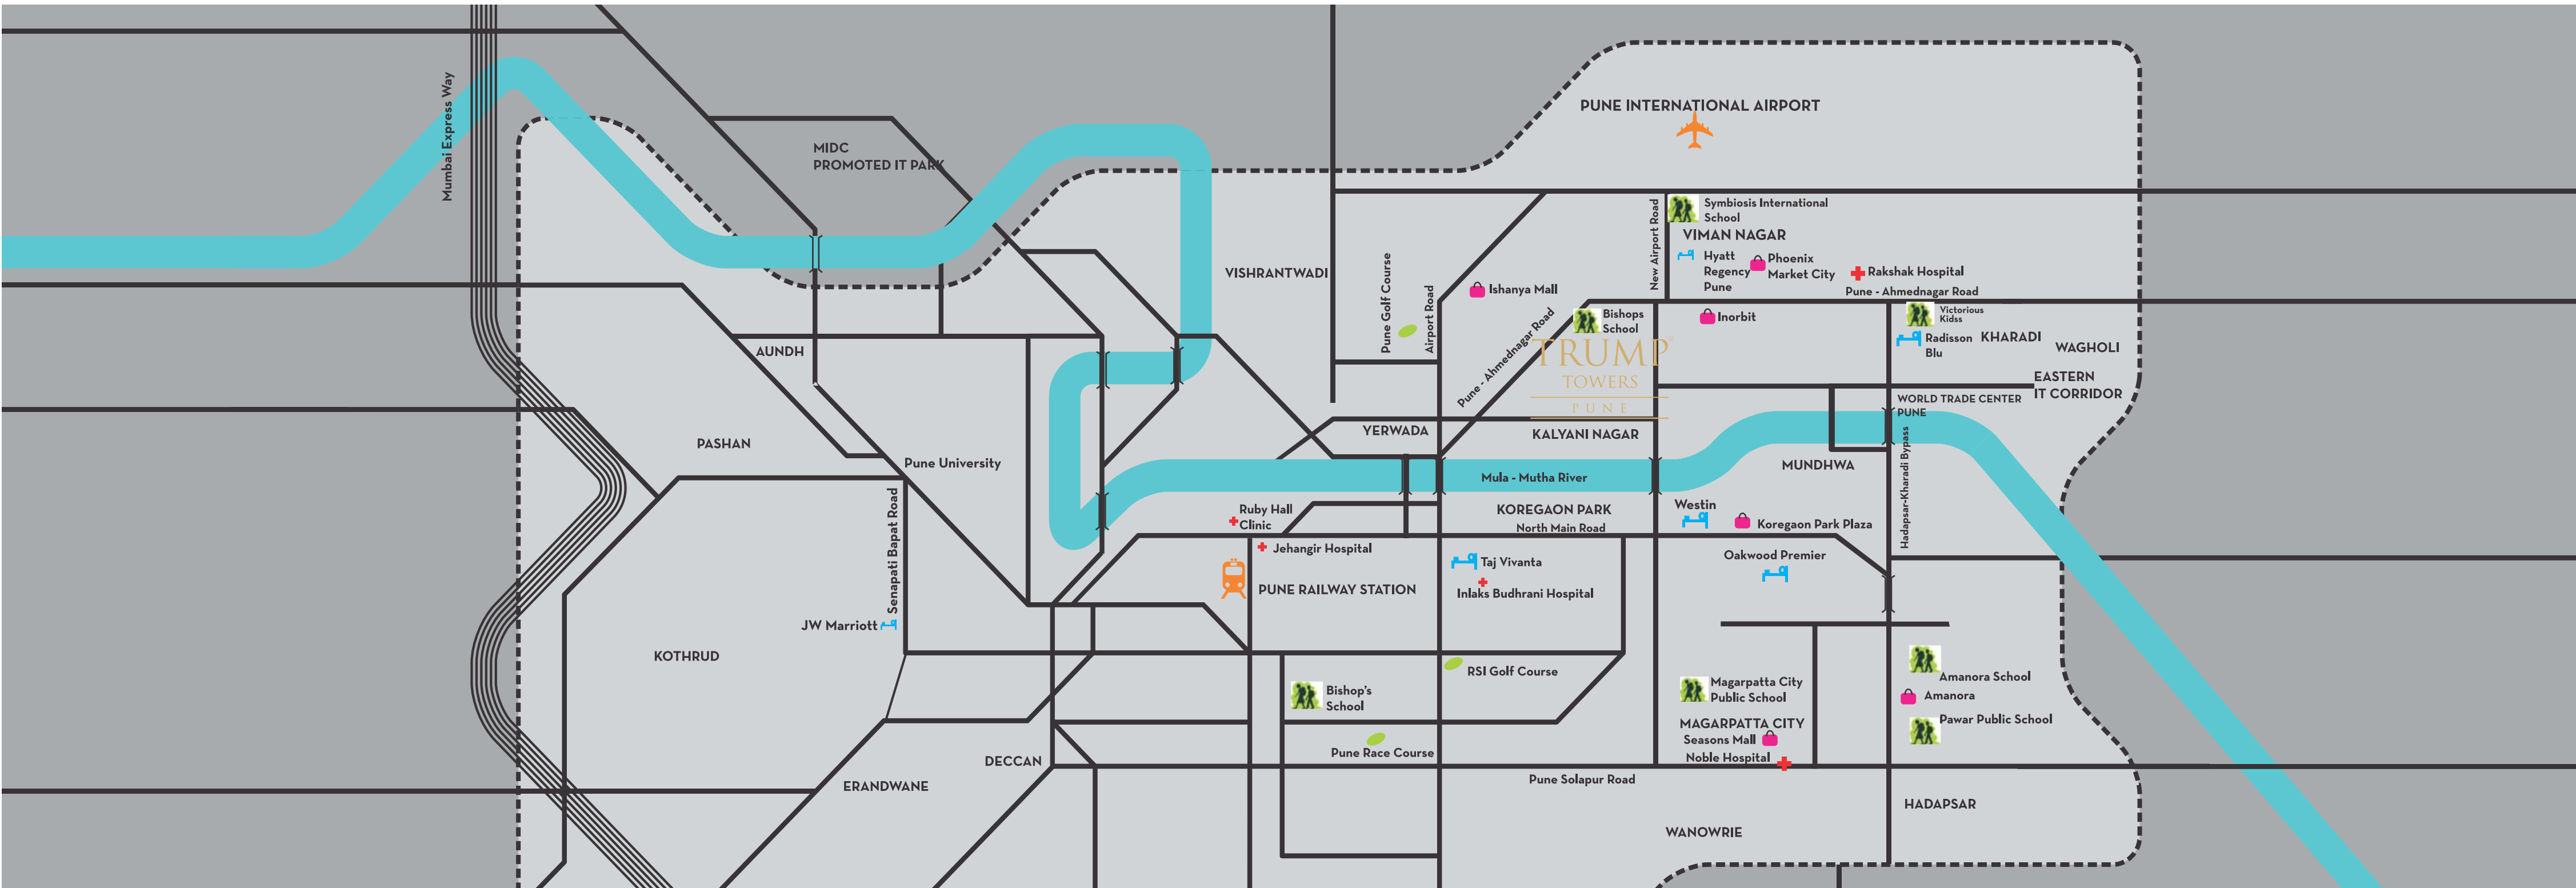

LOCATION: KALYANI NAGAR, PUNE

A valued centre for art and enlightenment, music, theatre, literature, spirituality, educational facilities, and sports, the city bears a rich historical legacy and attracts visitors from India and abroad.

The city of Pune has existed since the Ninth century, embracing the significance of its storied past yet firmly incorporating itself into the fabric of contemporary India and the world at large. Neighbouring its many historic temples and palaces are prominent museums, public gardens, meditation resorts, prestigious universities and research institutes, as well as high-end dining, shopping, and entertainment destinations.

KEY

	ROAD		SHOPPING MALL
	SIX LANE EXPRESSWAY		HOSPITAL
	RIVER		SCHOOL
	CITY LIMITS		HOTEL