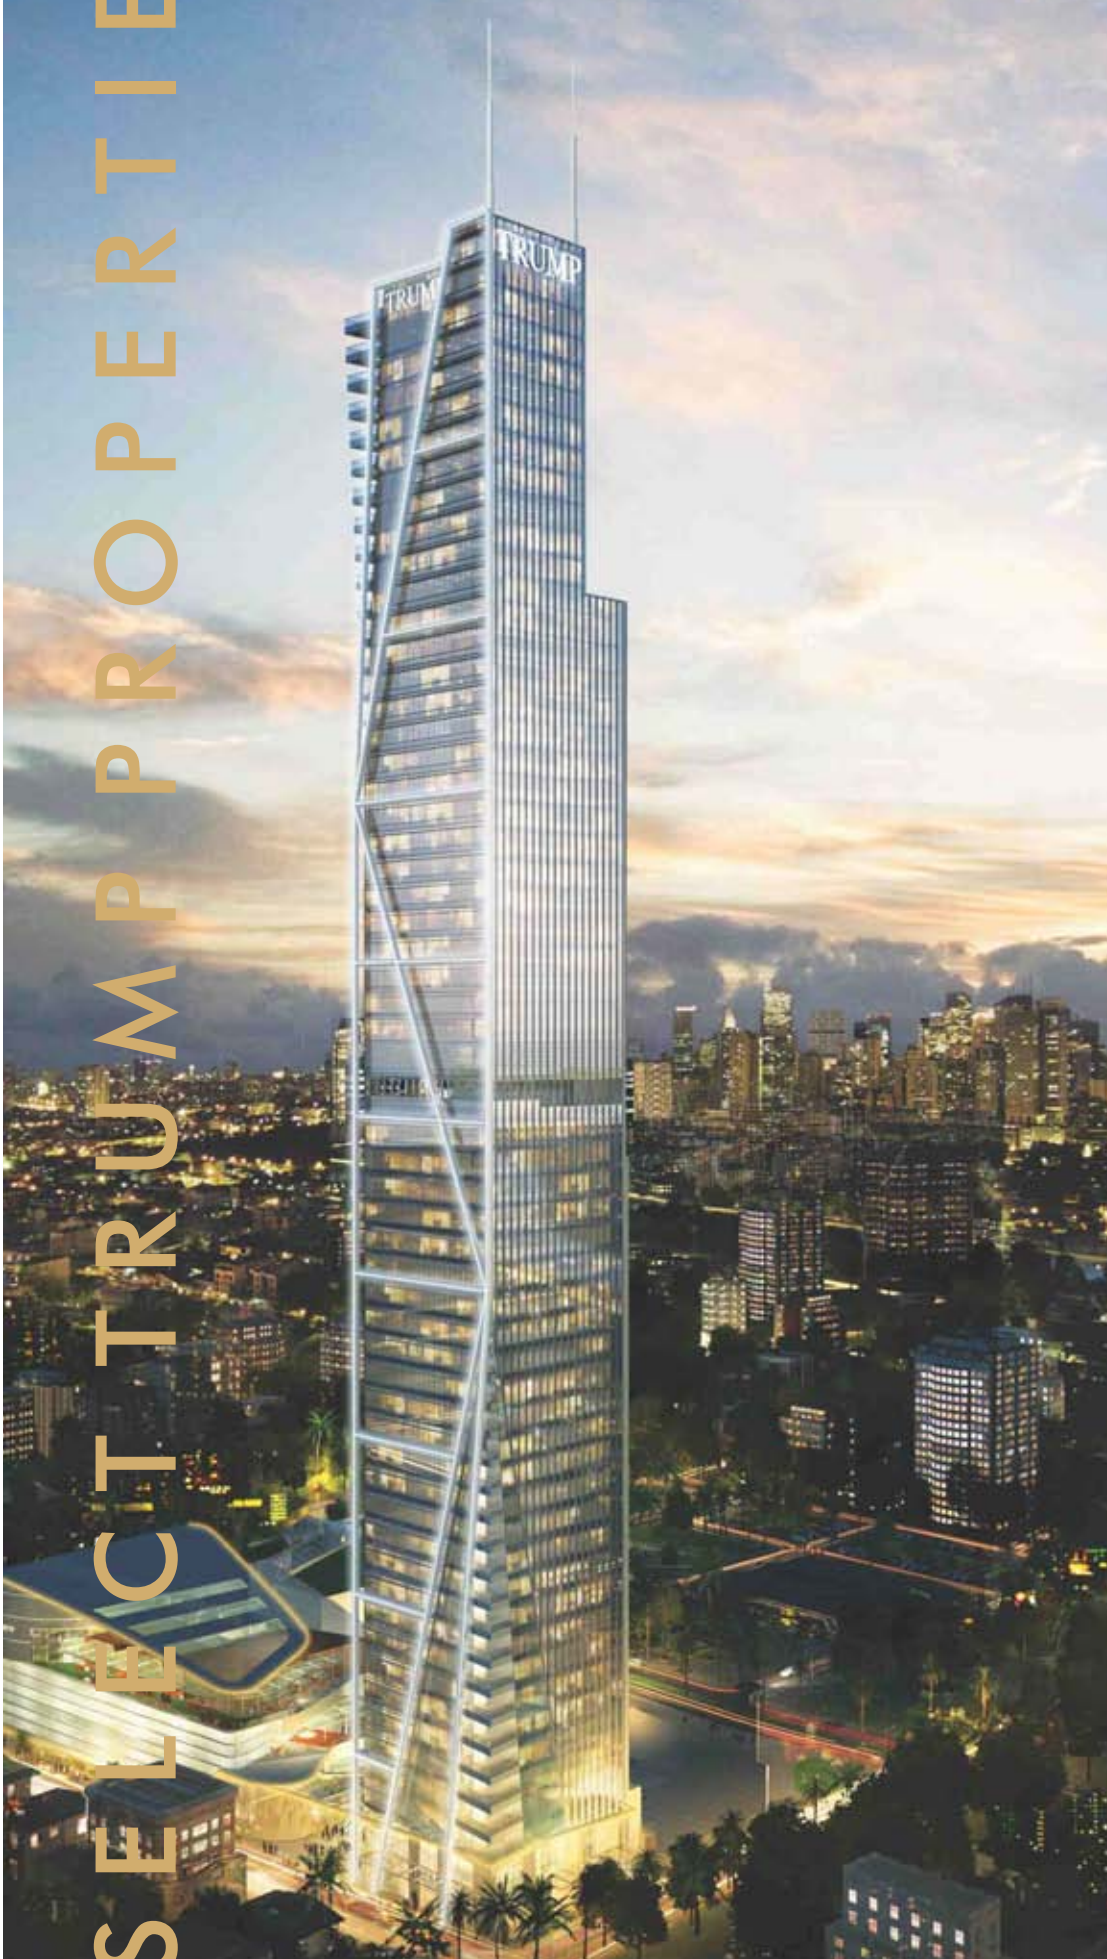

TRUMP[®]

TOWERS

P U N E

DEVELOPED BY
PANCHSHIL

THE TRUMP PORTFOLIO

Trump has built an international empire, owning, operating, and developing the finest hotels, resorts, residential towers and golf properties across the world. Synonymous with the pinnacle of luxury, Trump projects are renowned for their prime locations, striking architecture, meticulous design, unparalleled amenities, and white-glove service.

SELECT TRUMP PROPERTIES

Trump Tower at Century City Makati

Trump International Hotel & Tower Toronto

Trump Tower Punta del Este

Trump International Hotel & Tower Waikiki Beach Walk

Trump SoHo

Trump World Seoul

Architectural rendition. Rear elevation.

TRUMP[®]
TOWERS
PUNE
DEVELOPED BY
PANCHSHIL

THE FIRST TRUMP PROJECT IN INDIA

Trump Towers Pune comprises of two striking glass façade towers of twenty-three stories each, offering forty-six spectacular single-floor residences. Located in the heart of Pune, each residence is surrounded by 360-degree views of the city, with breathtaking vistas of Aga Khan Palace and Joggers Park serving as the backdrop for every home. True artistry inspires every aspect of the property, with interiors designed by Matteo Nunziati and an expansive art gallery at street level.