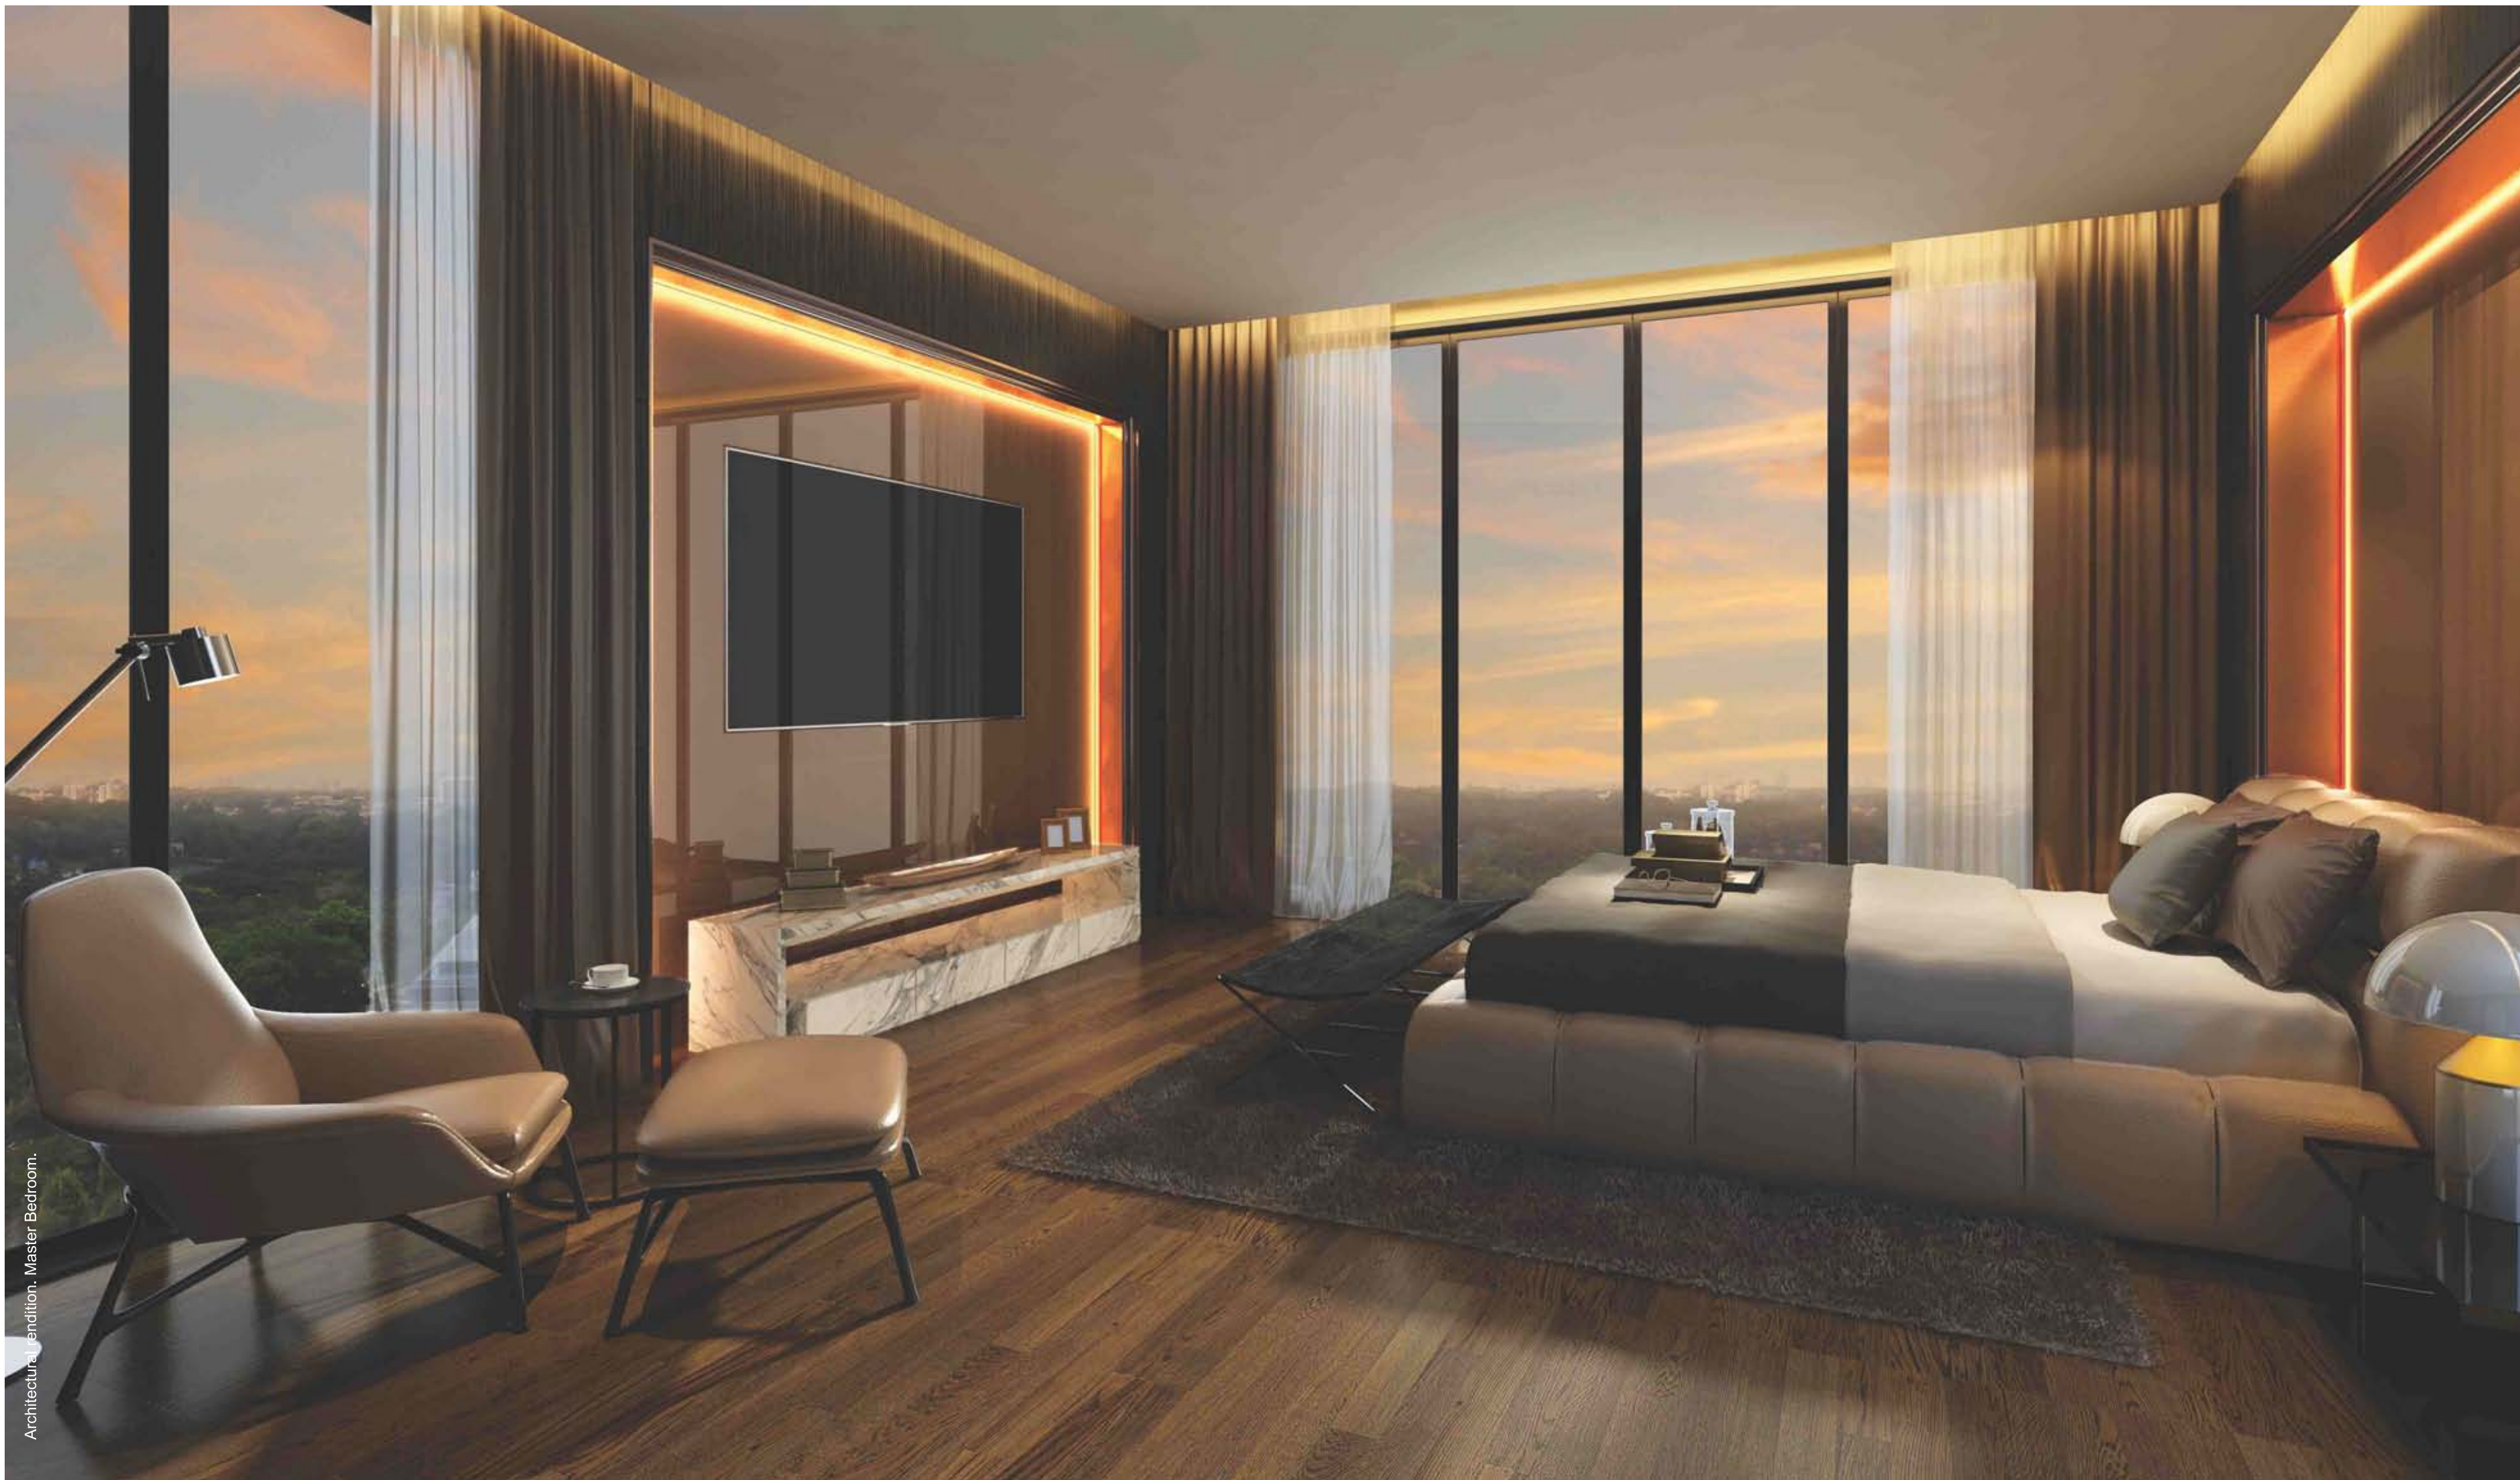

MASTER BEDROOM

Handsomely composed with a subtle interplay of contrasts, buff natural elements are accented by ebony dark wood flooring below. Minimalist furnishings and soft lines define the space as a tranquil respite within the home, an appealing centre of peace and serenity.