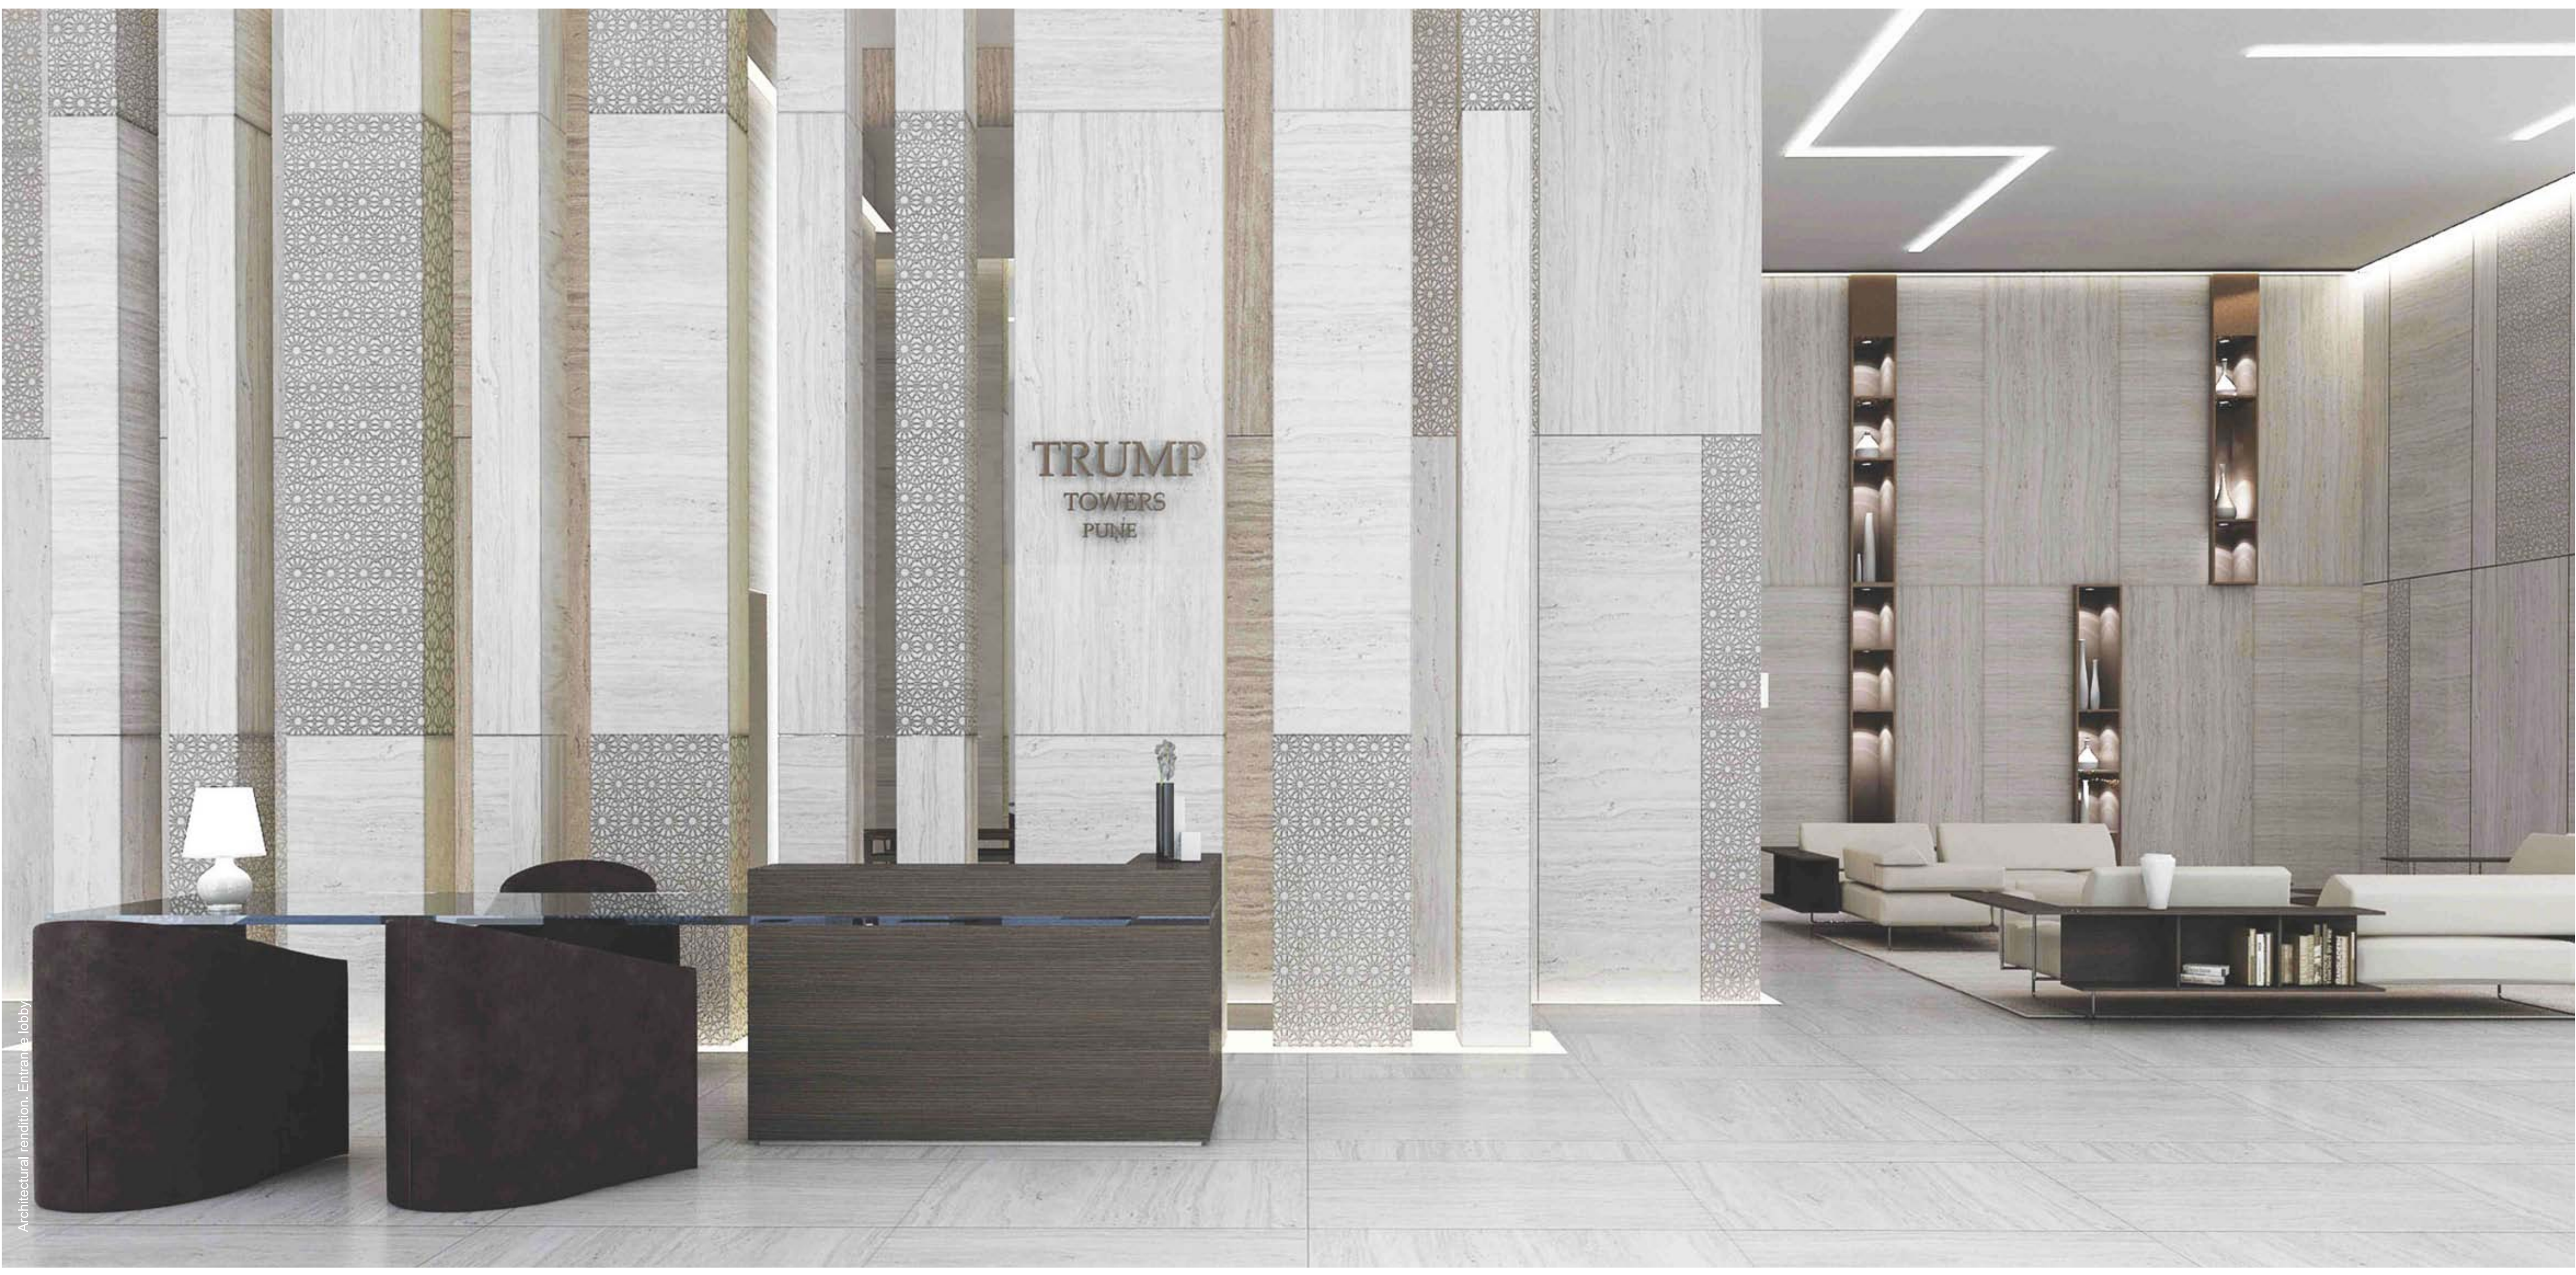

From gracefully concealed underground parking to a commanding lobby, and the unique detailing that scales its façades, every aspect of Trump Towers Pune has been carefully considered and developed to set the stage for a truly inspired lifestyle. Powerful and elegant, the refined haven of Trump Towers Pune reimagines timeless luxury for India.