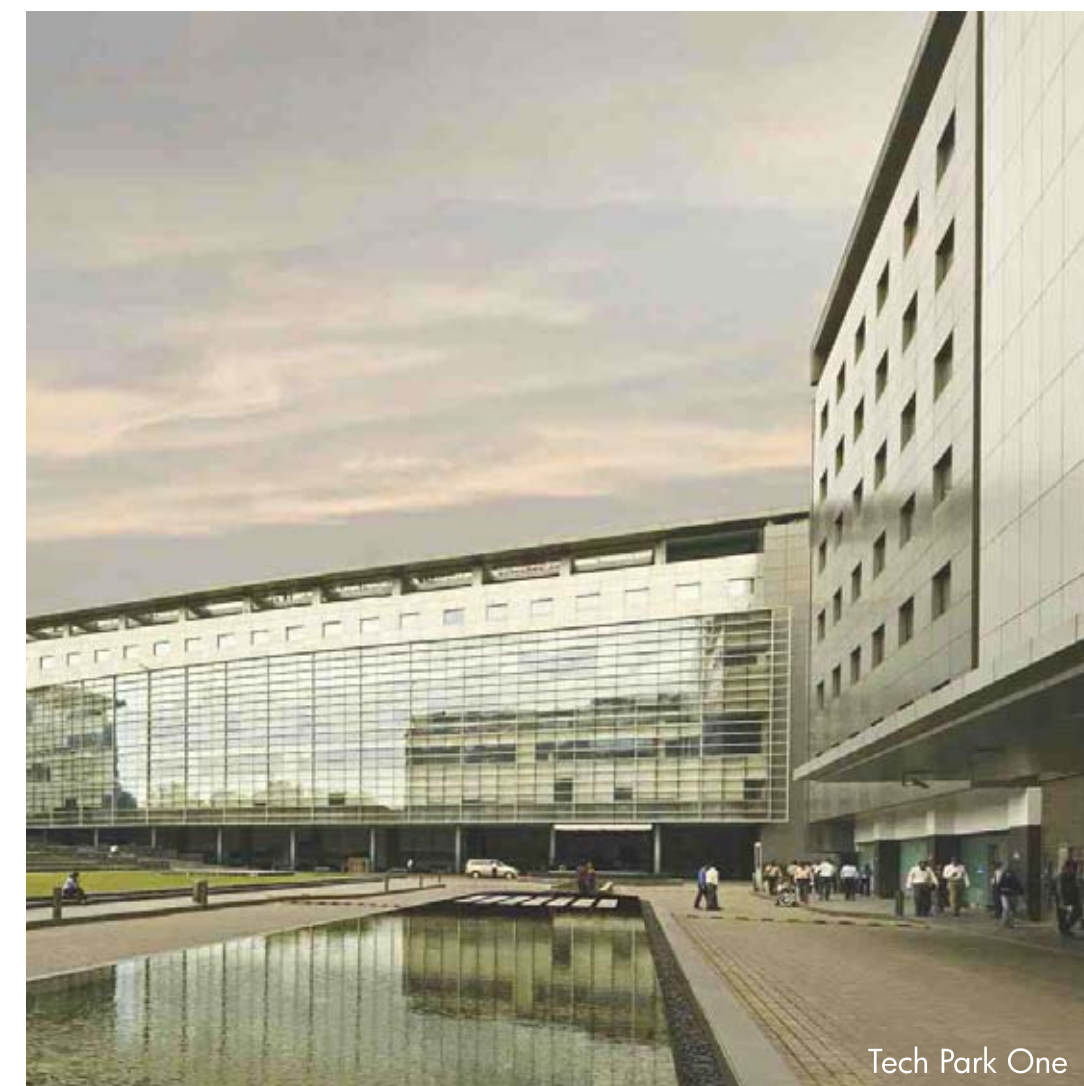

PANCHSHIL REALTY

Panchshil Realty is India's leading premier luxury developer, with a portfolio that spans high-end residences, hotels, luxury retail centers, bespoke office spaces, and more. With over 14.5 million square feet of prime real estate delivered and 17.4 million square feet under development, Panchshil has a commanding presence within India's luxury landscape.

Our partners are some of the most illustrious names across the world like, Philippe Starck, yoo Studio of London, JW Marriott, Ritz-Carlton, Oakwood Worldwide, Kelly Hoppen and many others. Panchshil maintains a reputation of creating high quality construction with premium finishes and end-to-end solutions with after-sales maintenance. Creating holistic environments comprised of efficient floor plans and multiple amenities, Panchshil is set in a class apart.

Focused on bettering lives through their work, the company's Panchshil Foundation takes pride in its contribution in the spheres of education, health, sports, art and culture in India. Through their distinguished projects and celebrated social initiatives, Panchshil touches lives everyday.