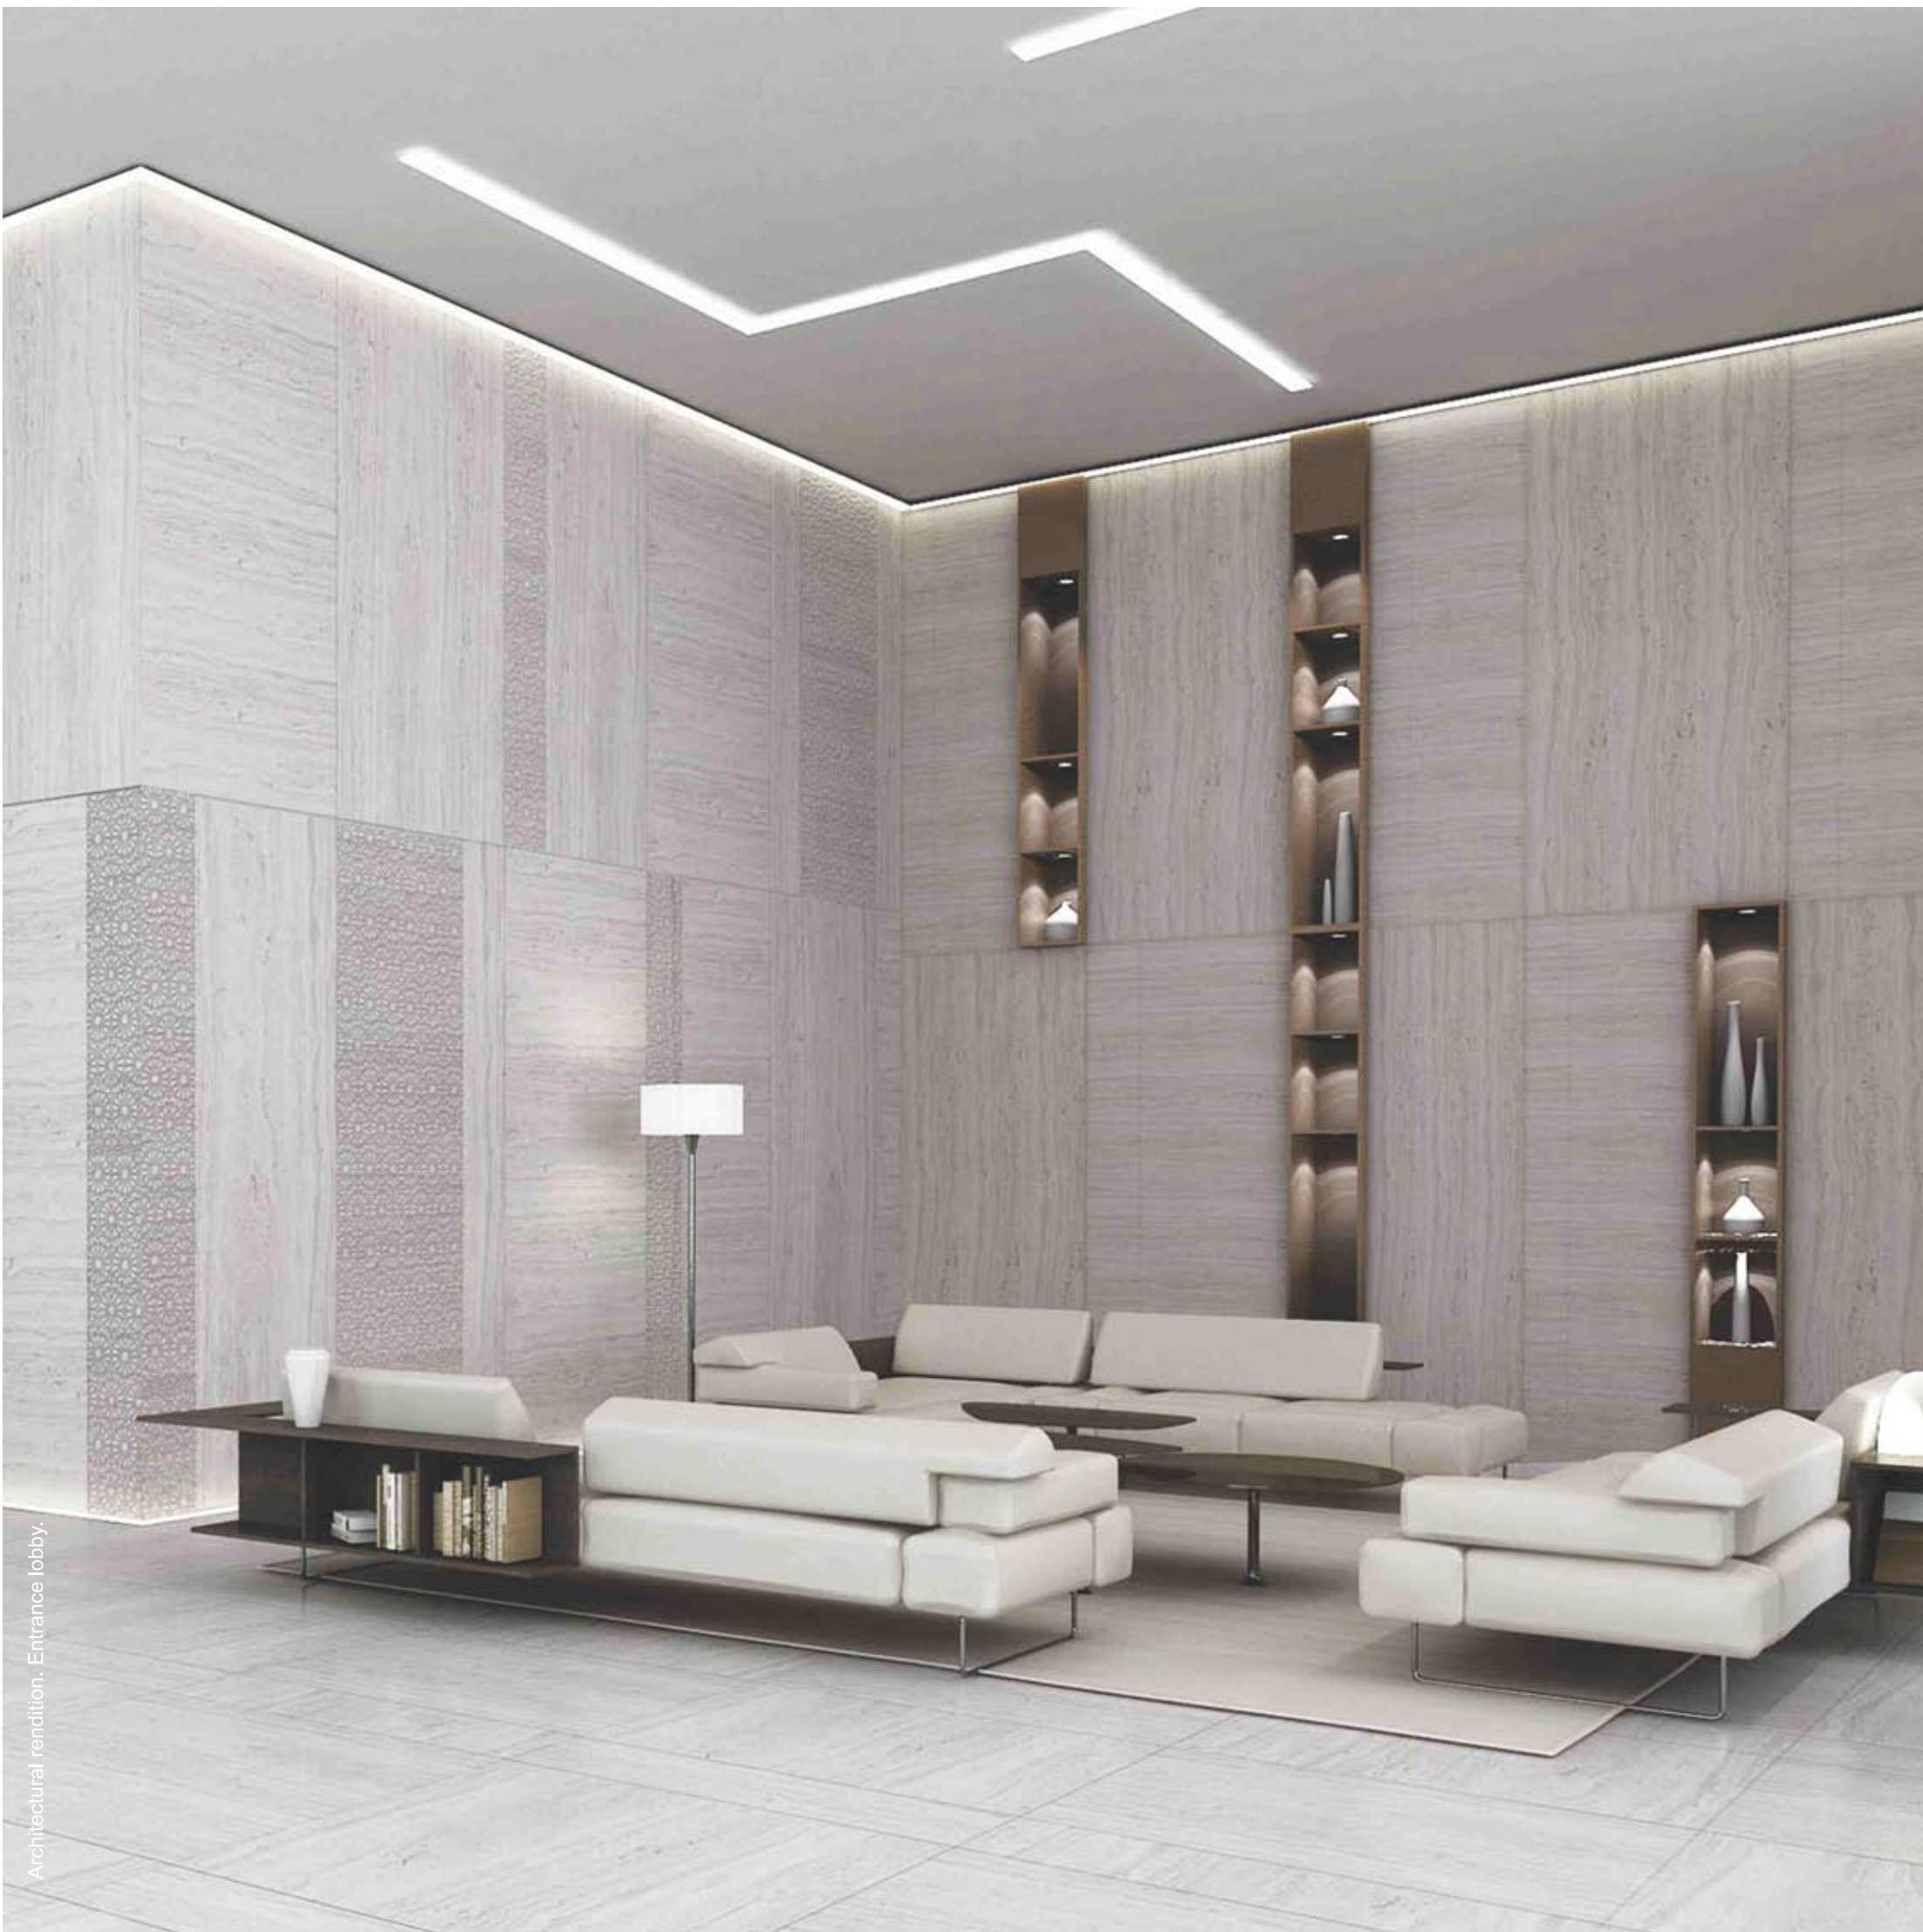

Architectural rendition. Entrance lobby.

LOBBY

"Our inspiration is a synthesis between contemporary Italian design and antique decorative tradition from India."

MATTEO NUNZIATI

Interior Designer - Trump Towers Pune

Strikingly modern, the lobby area has impressive marble columns carved with traditional Indian motifs. Appealing to aesthetic senses, it is a balance between the future and the past.

Like a journey into India of today, Trump Towers Pune is where modernism lives with tradition.