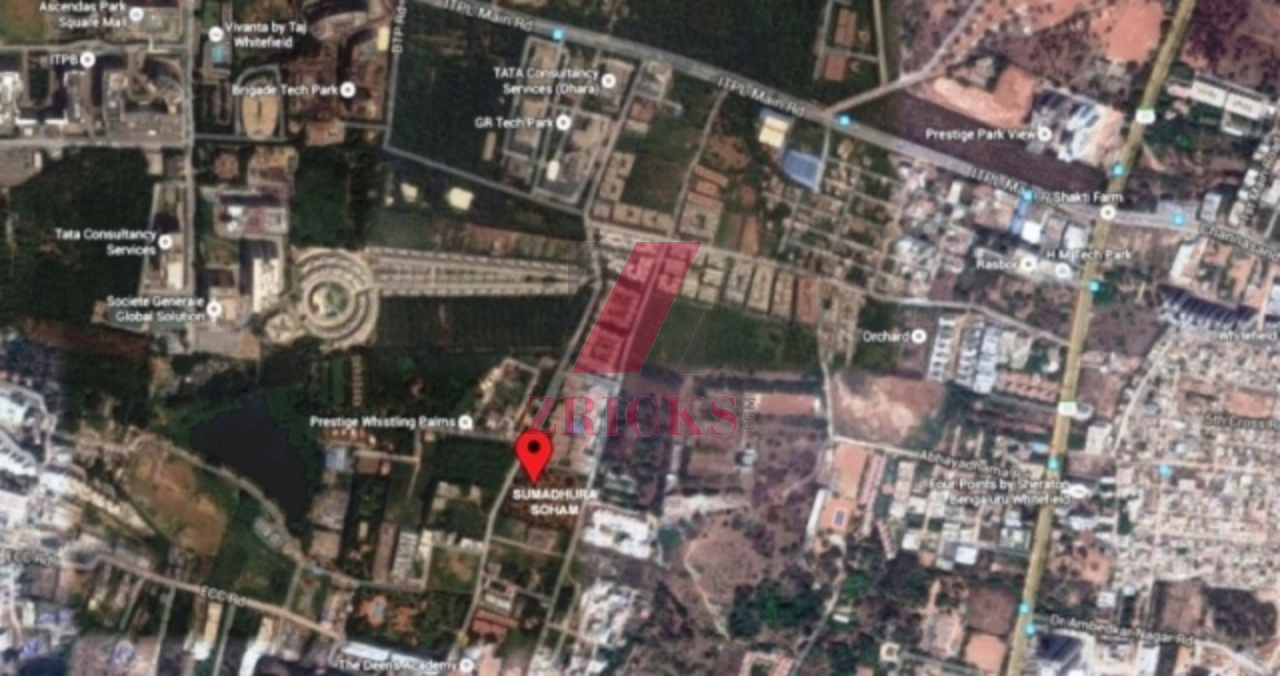

SUMADHURA
SOHAM

KEYPLAN

LEGEND

1. ENTRY PLAZA
2. EXIT PLAZA
3. SECURITY KIOSK
4. ENTRANCE WATER FEATURE
5. DRIVEWAY
6. RAMP TO/FROM BASEMENT
7. YOUTH CORNER
8. LANDSCAPED GARDENS
9. CHILDREN'S PLAY AREA
10. LAWN
11. YOGA/EXERCISE LAWN
12. SEATING NICHE
13. REFLEXOLOGY PATH
14. LARGE CANOPY TREE
15. MEANDERING FLOWER GARDEN
16. PALM COURT
17. BASKET BALL & DRIBBLING COURT
18. SKATING RINK
20. LOUNGE POOL
21. KID'S POOL
22. AMPHITHEATRE
23. CLUB HOUSE
24. MULTIPURPOSE PLAY AREA
25. PARTY LAWN
26. LAWN
27. SENIOR CITIZEN'S ZONE
28. JOGGING TRACK
29. PRIVATE GARDENS
30. TRANSFORMER YARD