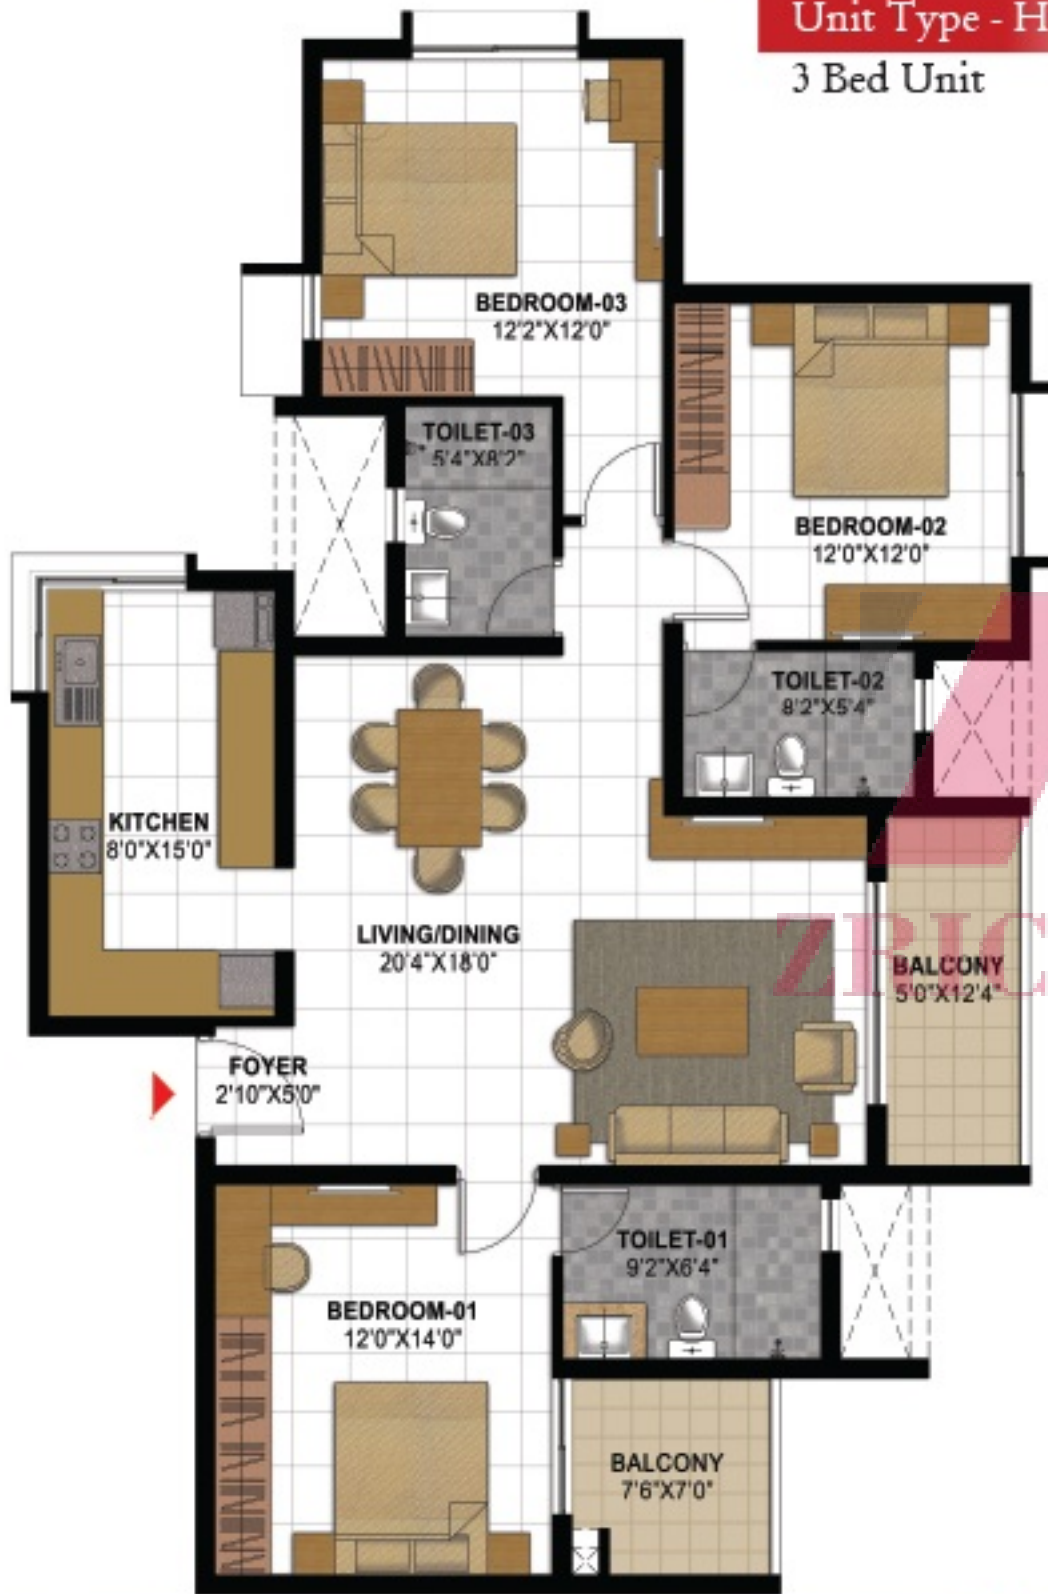

Unit Type - H
3 Bed Unit

UNIT TYPE	- H (3 Bed Unit)
AREA	- 1752 SFT
TOWER	- 05
LEVELS	- 04 To 27