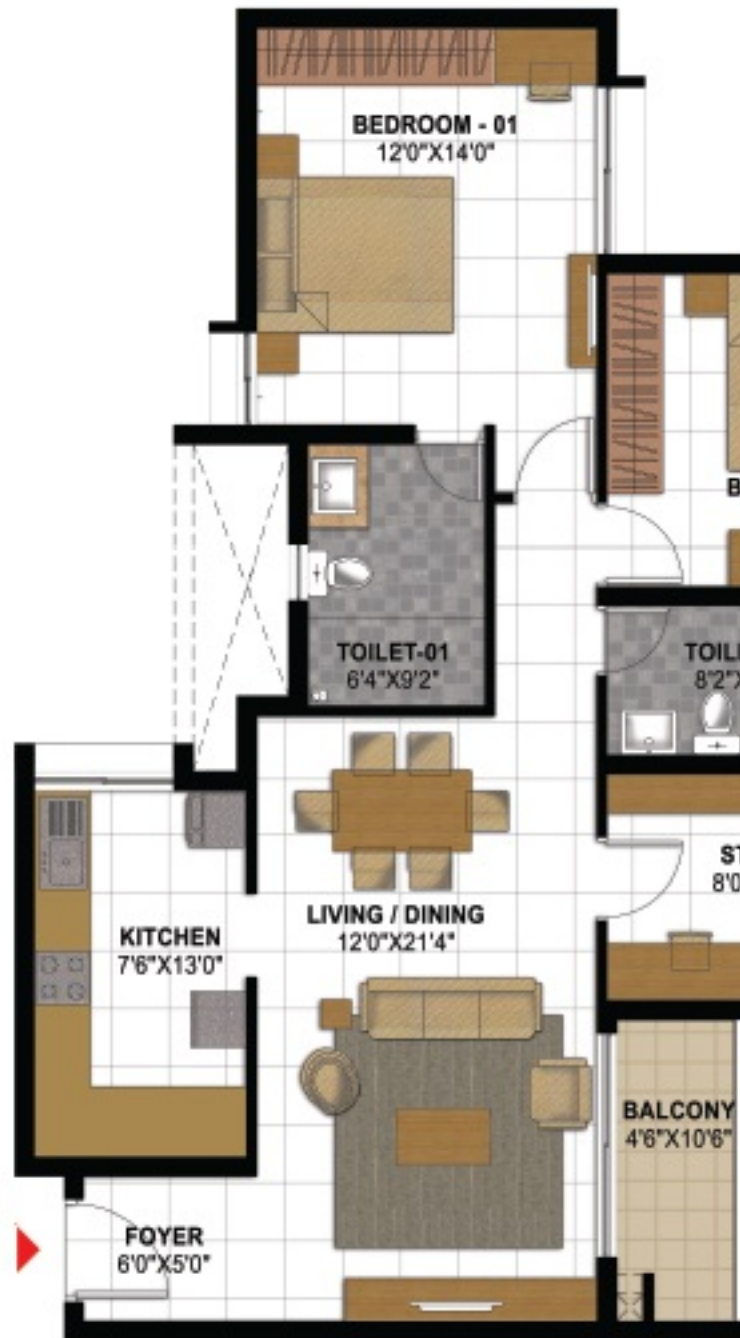

Unit Type -E
2 Bed Study Unit

UNIT TYPE	- E (2 Bed Study Unit)
AREA	- 1377 SFT
TOWER	- 02
UNIT 01	- Levels 04 To 19
UNIT 02	- Levels 03 To 19
TOWER	- 05
LEVELS	- 04 To 27