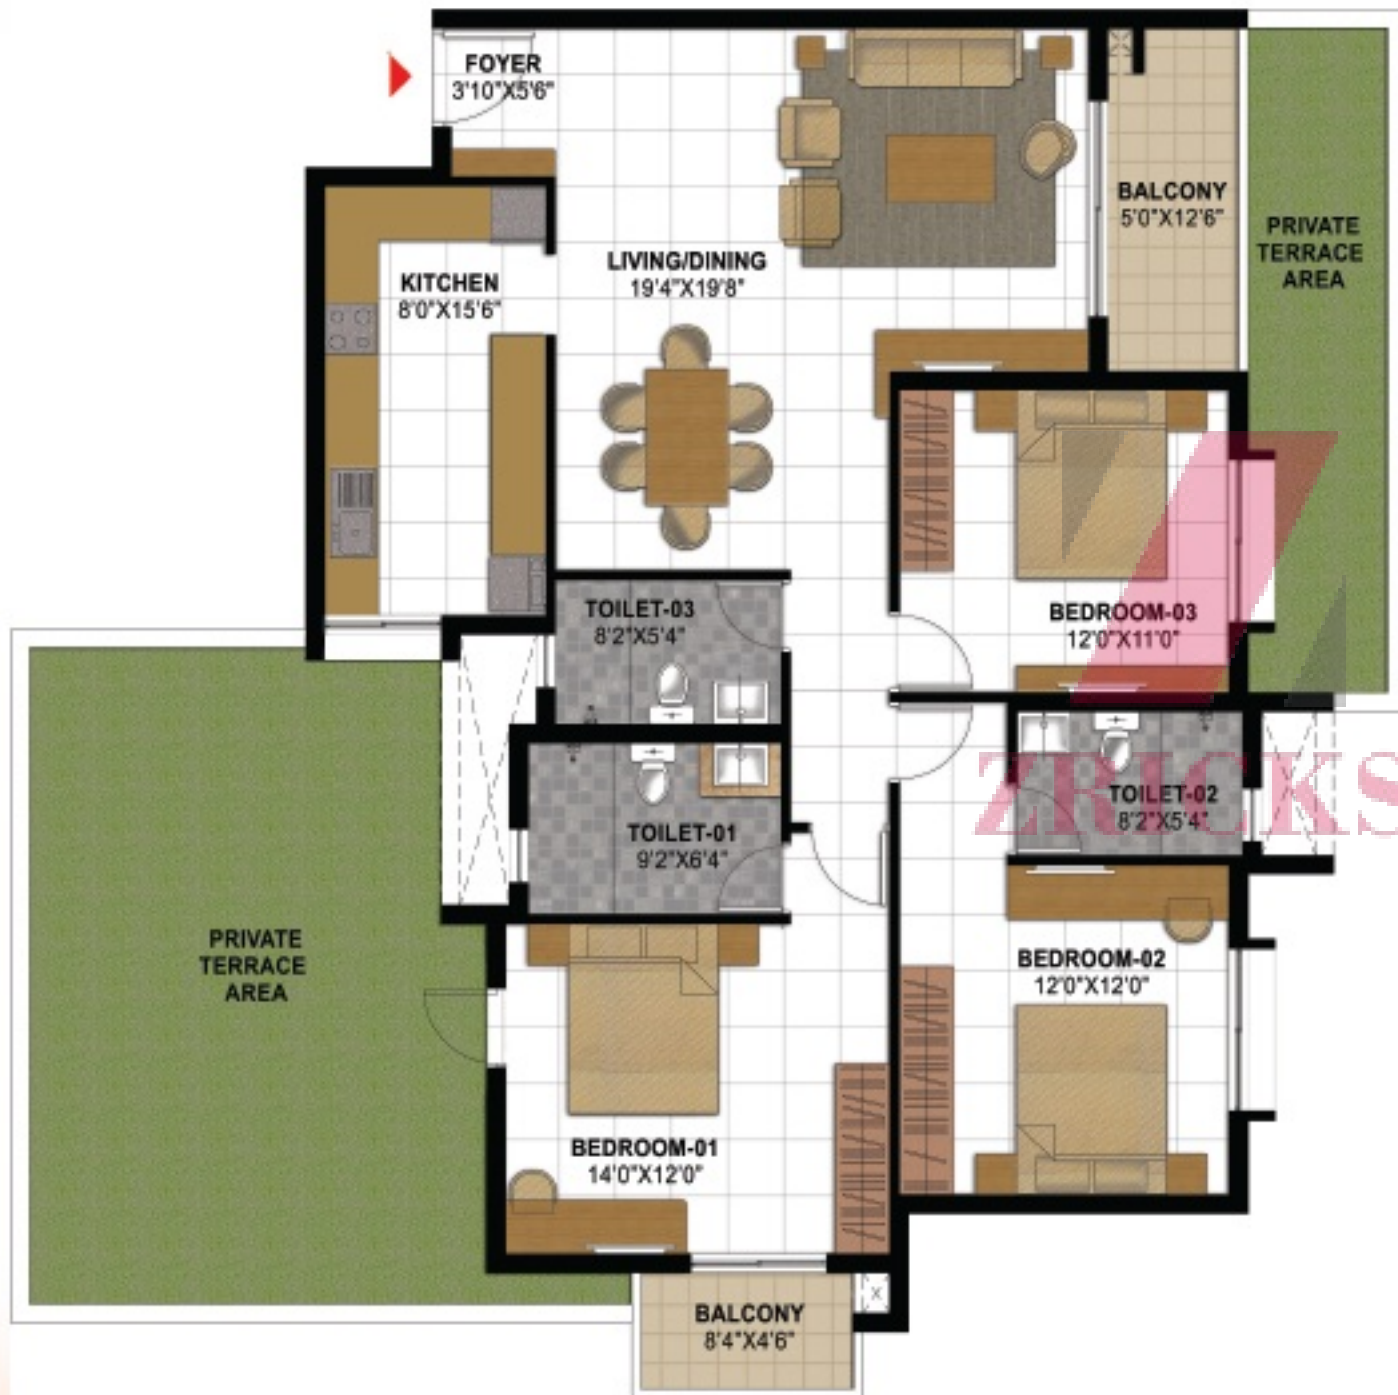

Night View

Artist's Impression

**Unit Type - J**  
3 Bed Unit

UNIT TYPE	- J (3 Bed Unit)
AREA	- 1756 SFT
TOWER	- 03
LEVELS	- 03 To 19
TOWER	- 04
LEVELS	- 04 To 27

**Unit Type - J1**  
3 Bed Unit

UNIT TYPE	- J1 (3 Bed Unit)
AREA	- 1756 SFT
GARDEN	- 185 SFT (1/3 Garden Area)
TOTAL AREA	- 1941 SFT
TOWER	- 04
LEVEL	- 03