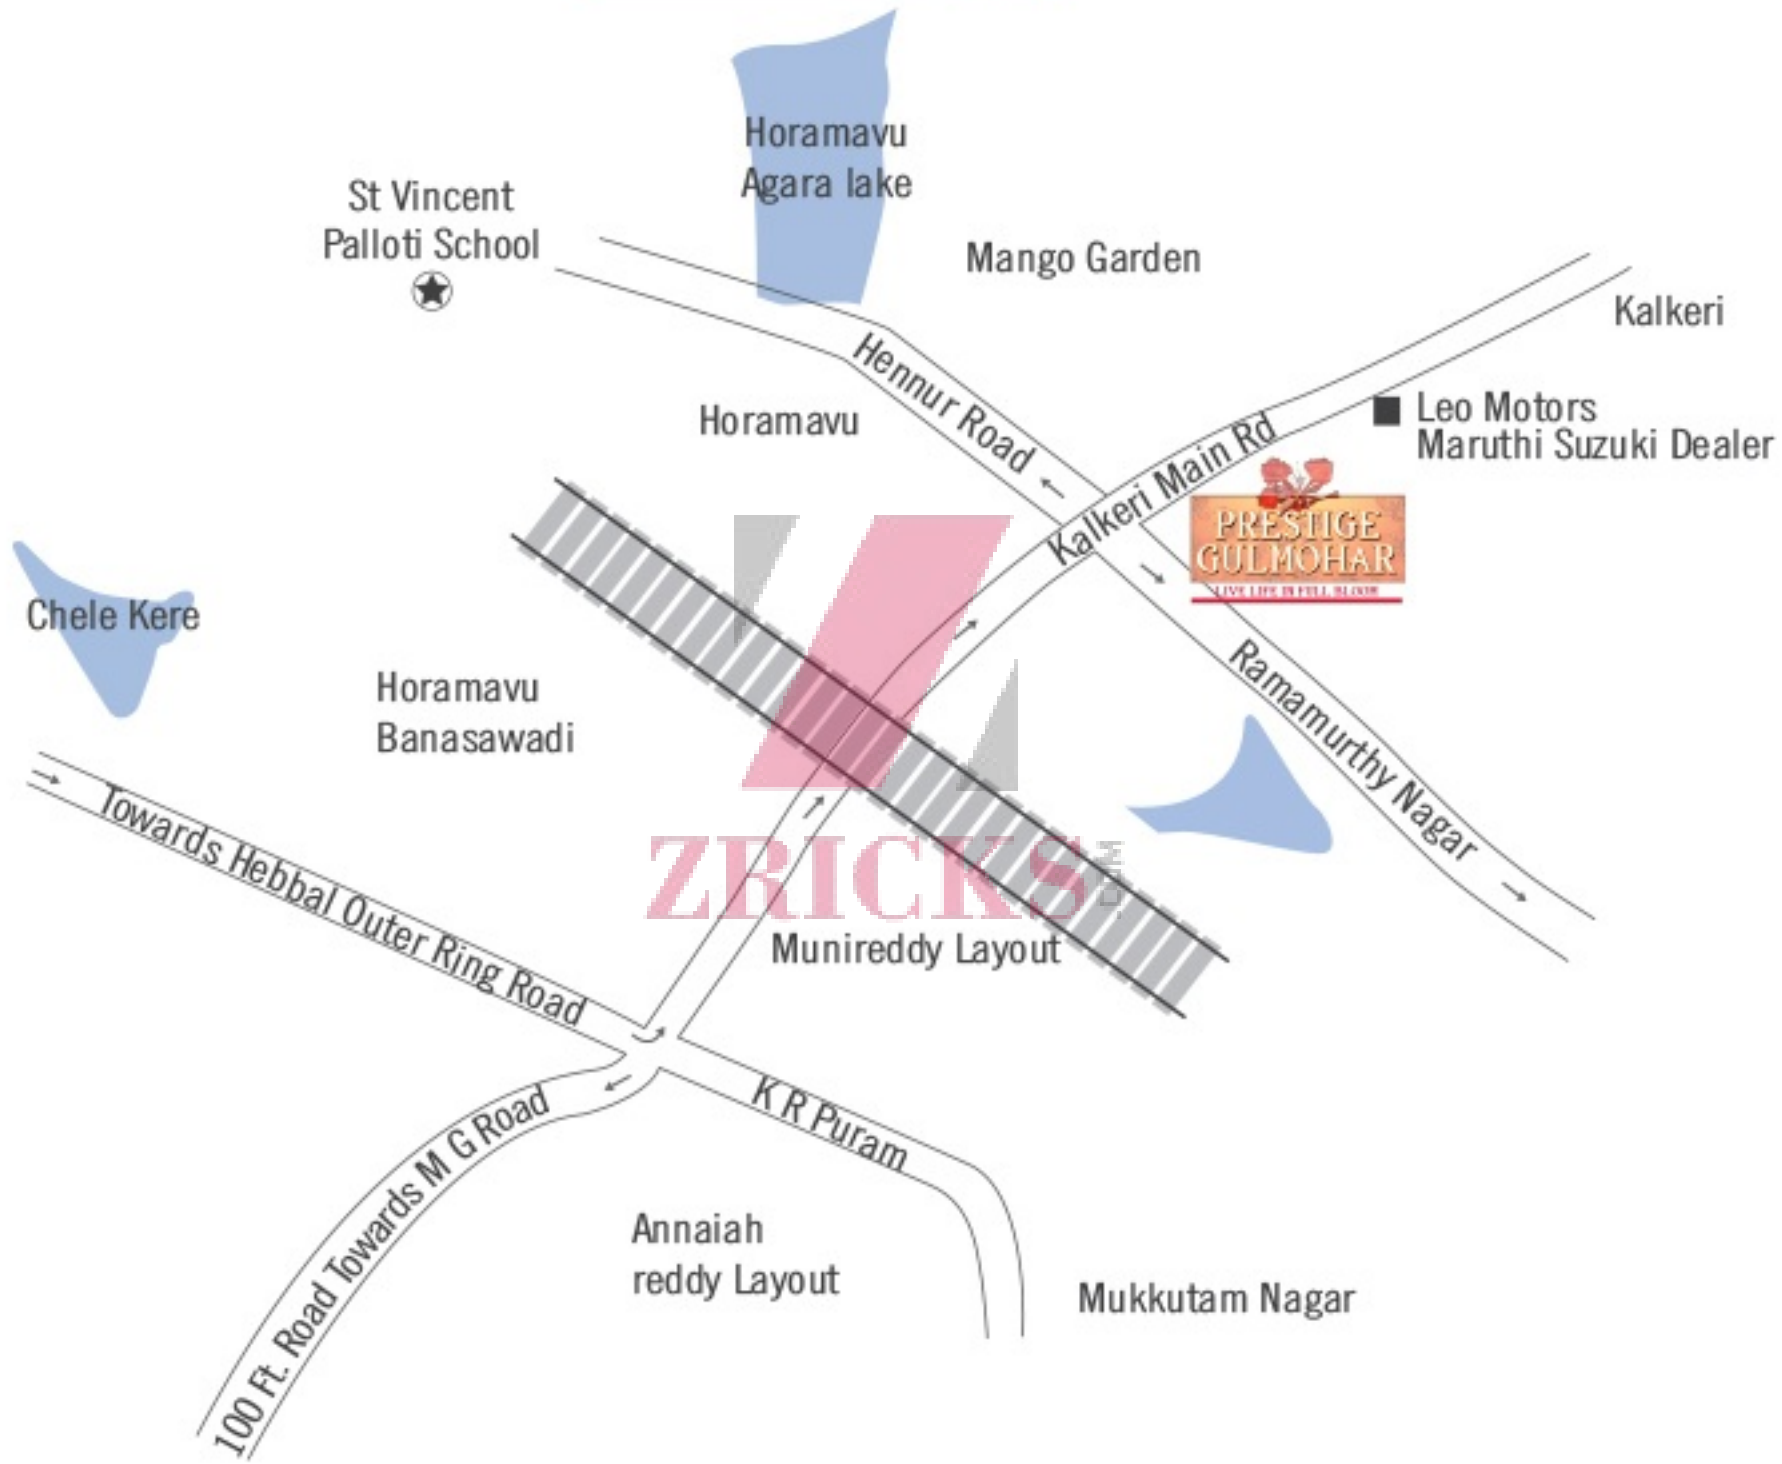

Location Map