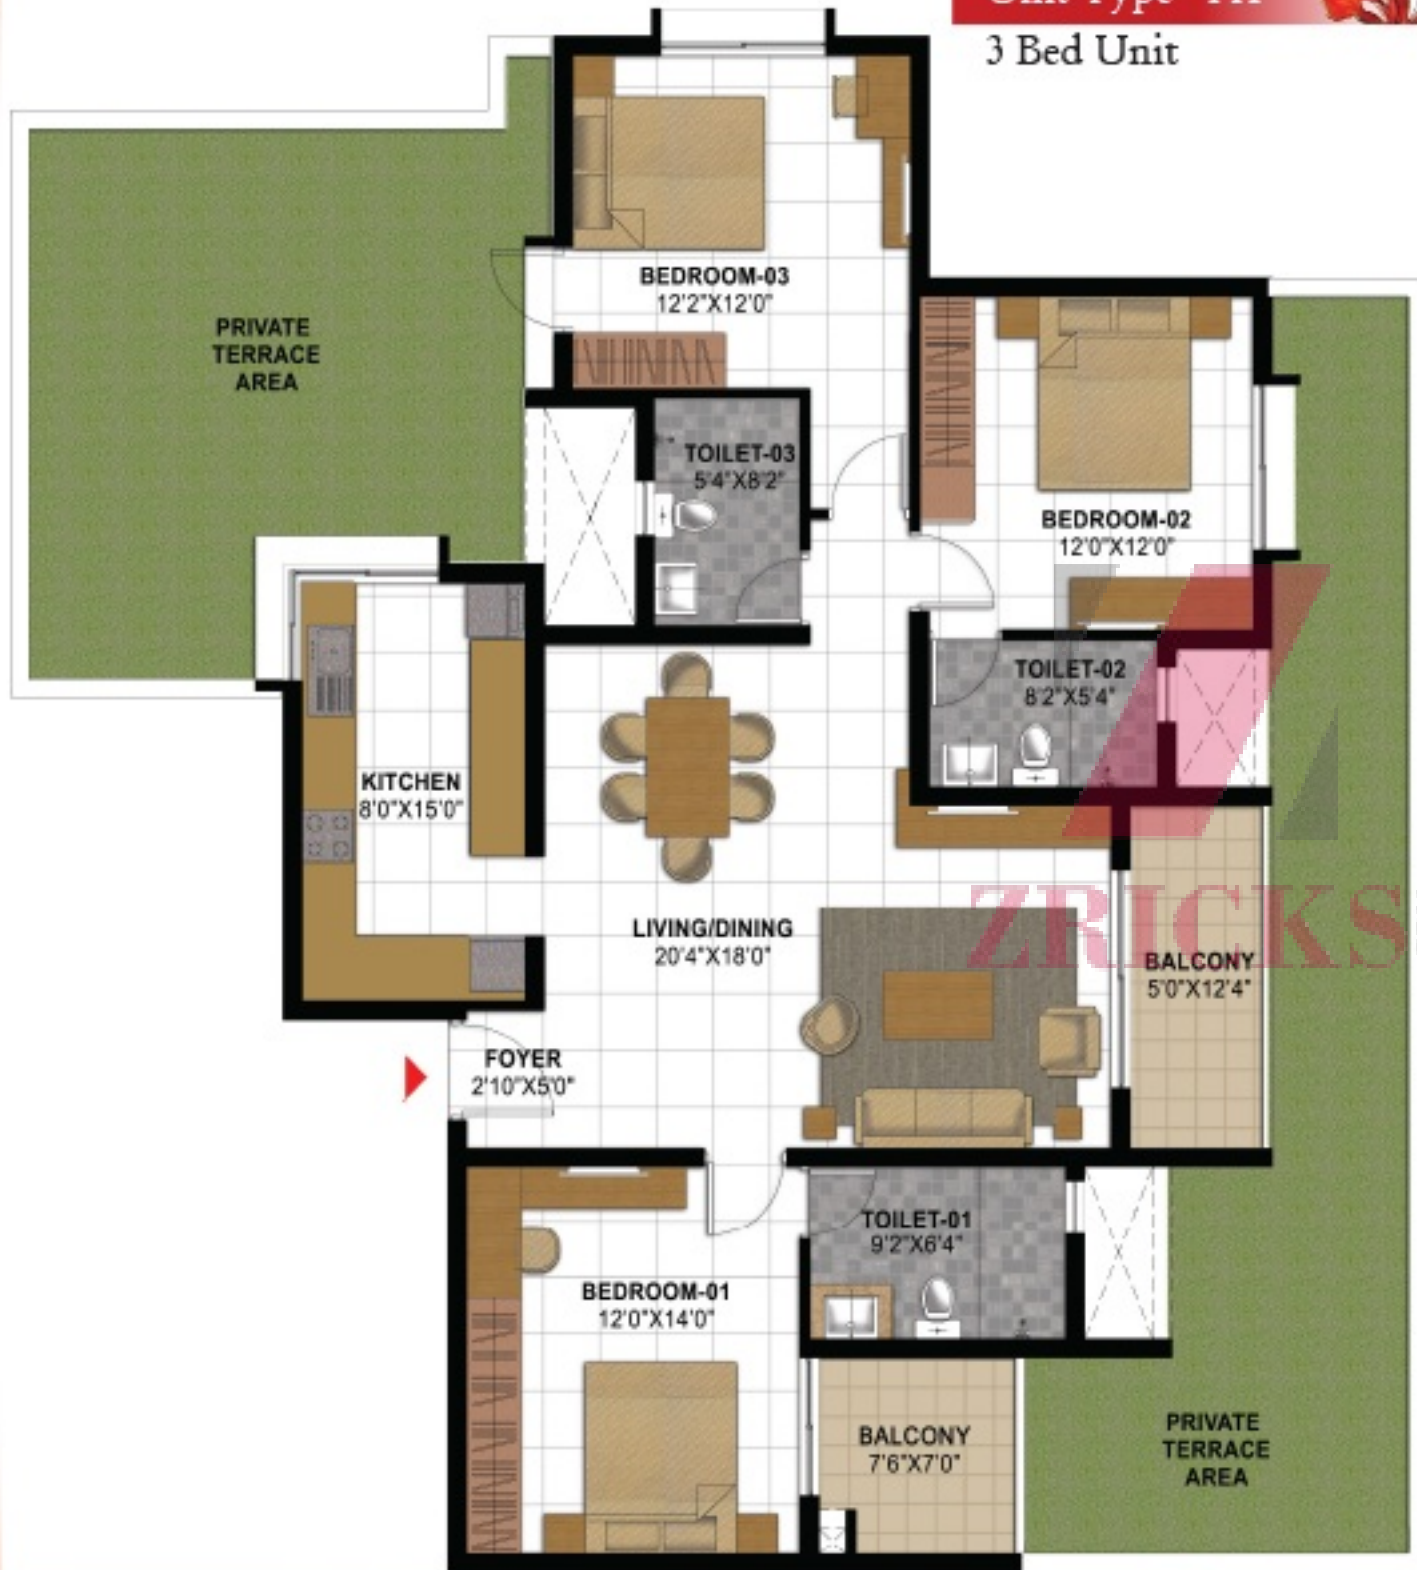

Unit Type - H1
3 Bed Unit

UNIT TYPE	- H1 (3 Bed Unit)
AREA	- 1752 SFT
GARDEN	- 233 SFT (1/3 Garden Area)
TOTAL AREA	- 1985 SFT
TOWER	- 05
LEVEL	- 03