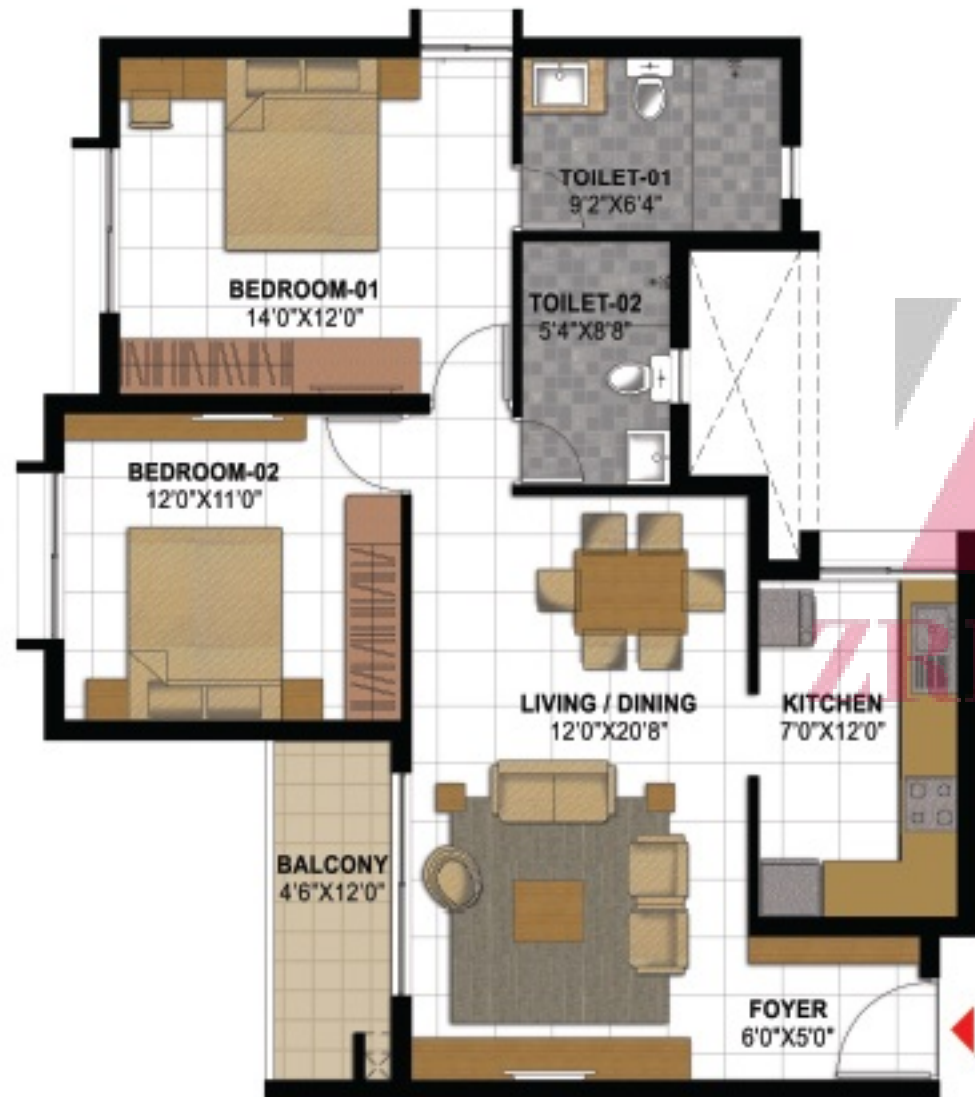

Living Room View

Artist's Impression

Unit Type - A  
2 Bed Unit

UNIT TYPE	- A (2 Bed Unit)
AREA	- 1169 SFT
TOWER	- 04
LEVELS	- 03 To 27

Unit Type - B  
2 Bed Unit

UNIT TYPE	- B (2 Bed Unit)
AREA	- 1208 SFT
TOWER	- 01,02,03
LEVELS	- 04 To 19
TOWER	- 05
LEVELS	- 03 To 27

Living Room View

Artist's Impression