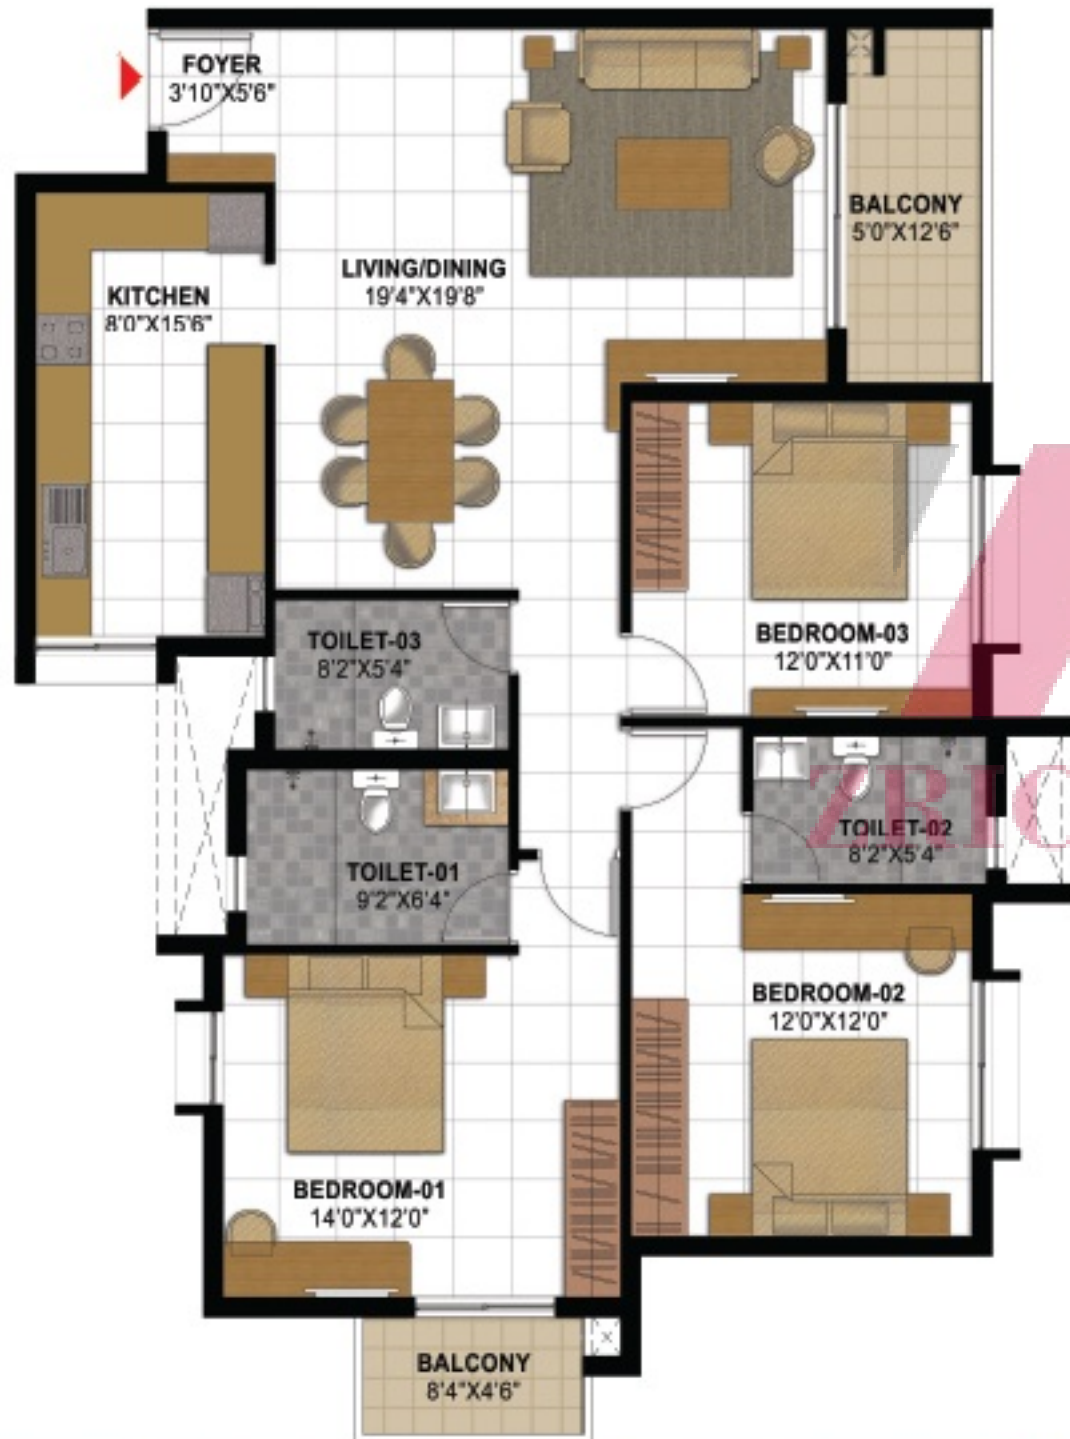

Unit Type - J
3 Bed Unit

UNIT TYPE	- J (3 Bed Unit)
AREA	- 1756 SFT
TOWER	- 03
LEVELS	- 03 To 19
TOWER	- 04
LEVELS	- 04 To 27