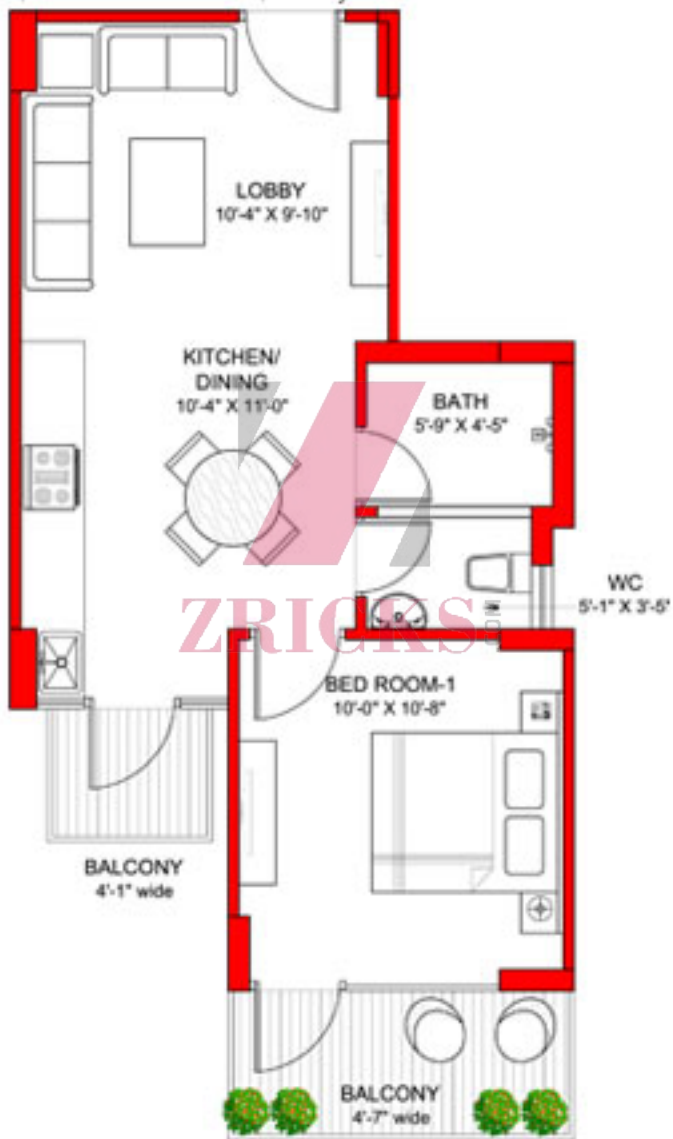

GRAND  IVA

EXPRESSWAY TO HAPPINESS

SECTOR 103, GURGAON

ZRICKS

ZRICKS

ZR1010

1 bhk - Type A
(350.69 SQ. FT. + 69.84 SQ. FT.)

ZRIQINS

1 bhk - Type B

(356.18 SQ. FT. + 69.84 SQ. FT.)

1 bhk - Type C

(359.62 SQ. FT. + 69.84 SQ. FT.)

1 bhk - Type D

(361.88 SQ. FT. + 69.84 SQ. FT.)

1 bhk - Type E

(366.24 SQ. FT. + 69.84 SQ. FT.)

1 bhk - Type F

(419.25 SQ. FT. + 69.84 SQ. FT.)

2 bhk - Type A

(584.94 SQ. FT. + 94.45 SQ. FT.)

2 bhk - Type B
(605.09 SQ. FT. + 94.94 SQ. FT.)

2 bhk - Type C

(613.31 SQ. FT. + 95.10 SQ. FT.)

2 bhk - Type D

(621.23 SQ. FT. + 94.94 SQ. FT.)

GRANDIVA

EXPRESSWAY TO HAPPINESS

SECTOR 103, GURGAON