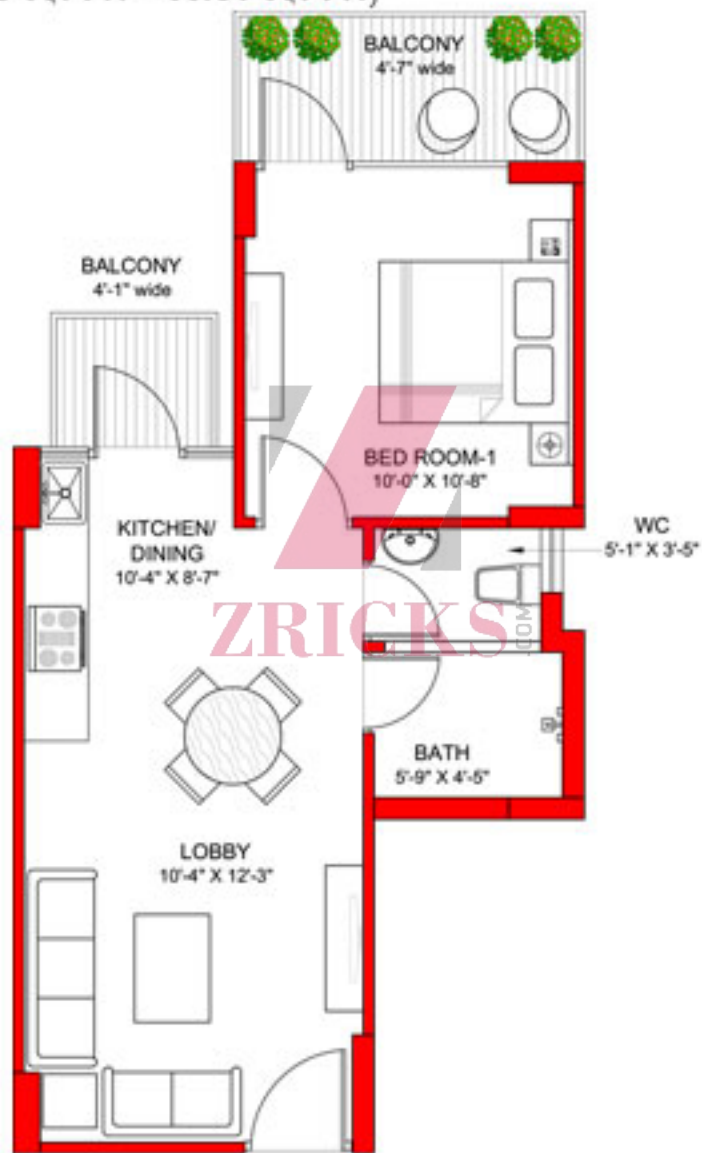

GRAND  IVA

EXPRESSWAY TO HAPPINESS

SECTOR 103, GURGAON

ZRICKS

ZRICKS

ZR1010

1 bhk - Type A
(350.69 SQ. FT. + 69.84 SQ. FT.)

ZRIQINS

1 bhk - Type B

(356.18 SQ. FT. + 69.84 SQ. FT.)

1 bhk - Type C

(359.62 SQ. FT. + 69.84 SQ. FT.)

1 bhk - Type D

(361.88 SQ. FT. + 69.84 SQ. FT.)

1 bhk - Type E

(366.24 SQ. FT. + 69.84 SQ. FT.)

1 bhk - Type F

(419.25 SQ. FT. + 69.84 SQ. FT.)

2 bhk - Type A

(584.94 SQ. FT. + 94.45 SQ. FT.)

2 bhk - Type B
(605.09 SQ. FT. + 94.94 SQ. FT.)

2 bhk - Type C

(613.31 SQ. FT. + 95.10 SQ. FT.)

2 bhk - Type D

(621.23 SQ. FT. + 94.94 SQ. FT.)

GRANDIVA

EXPRESSWAY TO HAPPINESS

SECTOR 103, GURGAON