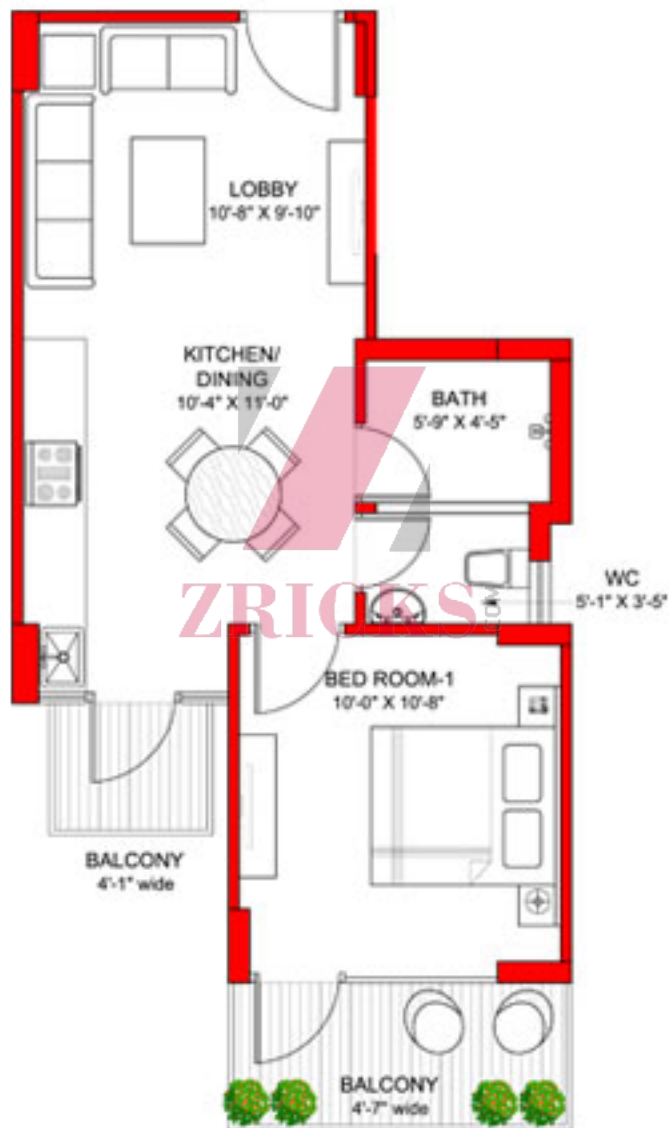

GRAND  IVA

EXPRESSWAY TO HAPPINESS

SECTOR 103, GURGAON

ZRICKS

ZRICKS

ZR1010

1 bhk - Type A
(350.69 SQ. FT. + 69.84 SQ. FT.)

ZRIQINS

1 bhk - Type B

(356.18 SQ. FT. + 69.84 SQ. FT.)

1 bhk - Type C

(359.62 SQ. FT. + 69.84 SQ. FT.)

1 bhk - Type D

(361.88 SQ. FT. + 69.84 SQ. FT.)

1 bhk - Type E

(366.24 SQ. FT. + 69.84 SQ. FT.)

1 bhk - Type F

(419.25 SQ. FT. + 69.84 SQ. FT.)

2 bhk - Type A

(584.94 SQ. FT. + 94.45 SQ. FT.)

2 bhk - Type B
(605.09 SQ. FT. + 94.94 SQ. FT.)

2 bhk - Type C

(613.31 SQ. FT. + 95.10 SQ. FT.)

2 bhk - Type D

(621.23 SQ. FT. + 94.94 SQ. FT.)

GRANDIVA

EXPRESSWAY TO HAPPINESS

SECTOR 103, GURGAON