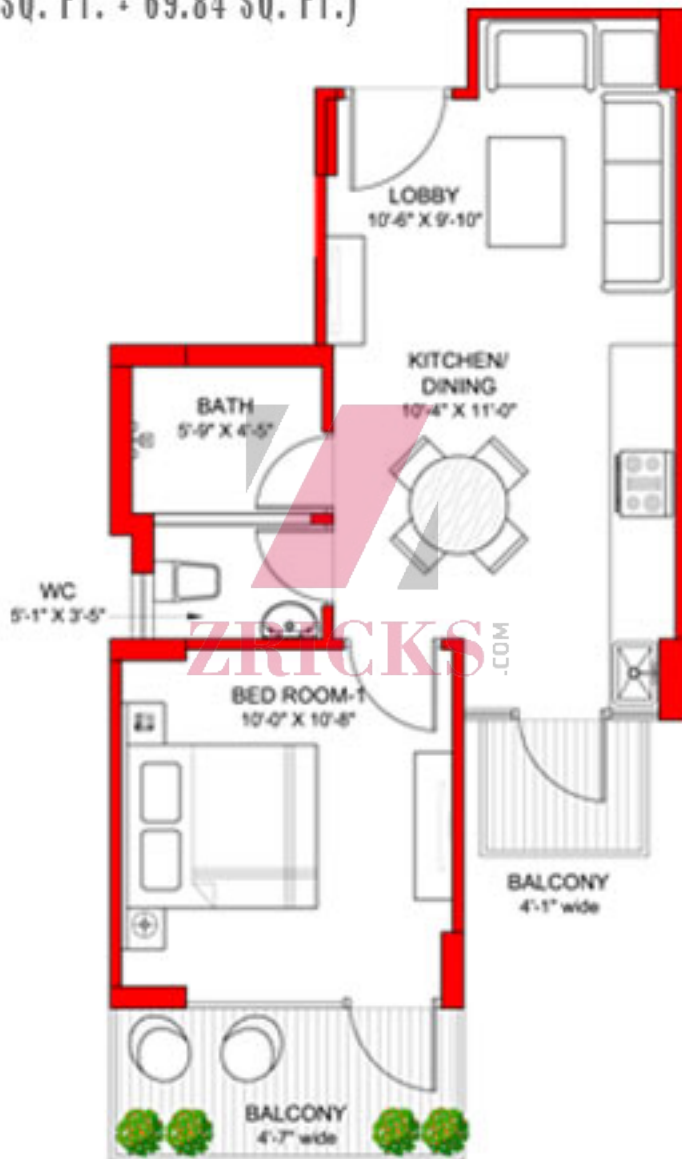

GRAND  IVA

EXPRESSWAY TO HAPPINESS

SECTOR 103, GURGAON

ZRICKS

ZRICKS

ZR1010

1 bhk - Type A
(350.69 SQ. FT. + 69.84 SQ. FT.)

ZRIQINS

1 bhk - Type B

(356.18 SQ. FT. + 69.84 SQ. FT.)

1 bhk - Type C

(359.62 SQ. FT. + 69.84 SQ. FT.)

1 bhk - Type D

(361.88 SQ. FT. + 69.84 SQ. FT.)

1 bhk - Type E

(366.24 SQ. FT. + 69.84 SQ. FT.)

1 bhk - Type F

(419.25 SQ. FT. + 69.84 SQ. FT.)

2 bhk - Type A

(584.94 SQ. FT. + 94.45 SQ. FT.)

2 bhk - Type B
(605.09 SQ. FT. + 94.94 SQ. FT.)

2 bhk - Type C

(613.31 SQ. FT. + 95.10 SQ. FT.)

2 bhk - Type D

(621.23 SQ. FT. + 94.94 SQ. FT.)

GRANDIVA

EXPRESSWAY TO HAPPINESS

SECTOR 103, GURGAON