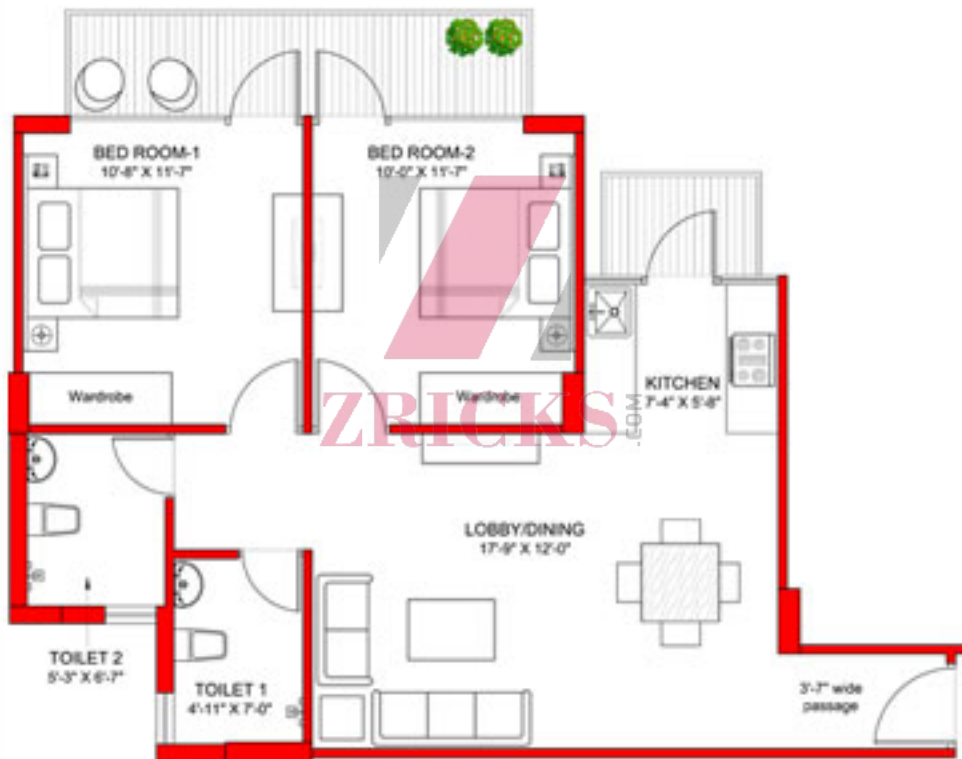

GRAND  IVA

EXPRESSWAY TO HAPPINESS

SECTOR 103, GURGAON

ZRICKS

ZRICKS

ZR1010

1 bhk - Type A
(350.69 SQ. FT. + 69.84 SQ. FT.)

ZRIQINS

1 bhk - Type B

(356.18 SQ. FT. + 69.84 SQ. FT.)

1 bhk - Type C

(359.62 SQ. FT. + 69.84 SQ. FT.)

1 bhk - Type D

(361.88 SQ. FT. + 69.84 SQ. FT.)

1 bhk - Type E

(366.24 SQ. FT. + 69.84 SQ. FT.)

1 bhk - Type F

(419.25 SQ. FT. + 69.84 SQ. FT.)

2 bhk - Type A

(584.94 SQ. FT. + 94.45 SQ. FT.)

2 bhk - Type B
(605.09 SQ. FT. + 94.94 SQ. FT.)

2 bhk - Type C

(613.31 SQ. FT. + 95.10 SQ. FT.)

2 bhk - Type D

(621.23 SQ. FT. + 94.94 SQ. FT.)

GRANDIVA

EXPRESSWAY TO HAPPINESS

SECTOR 103, GURGAON