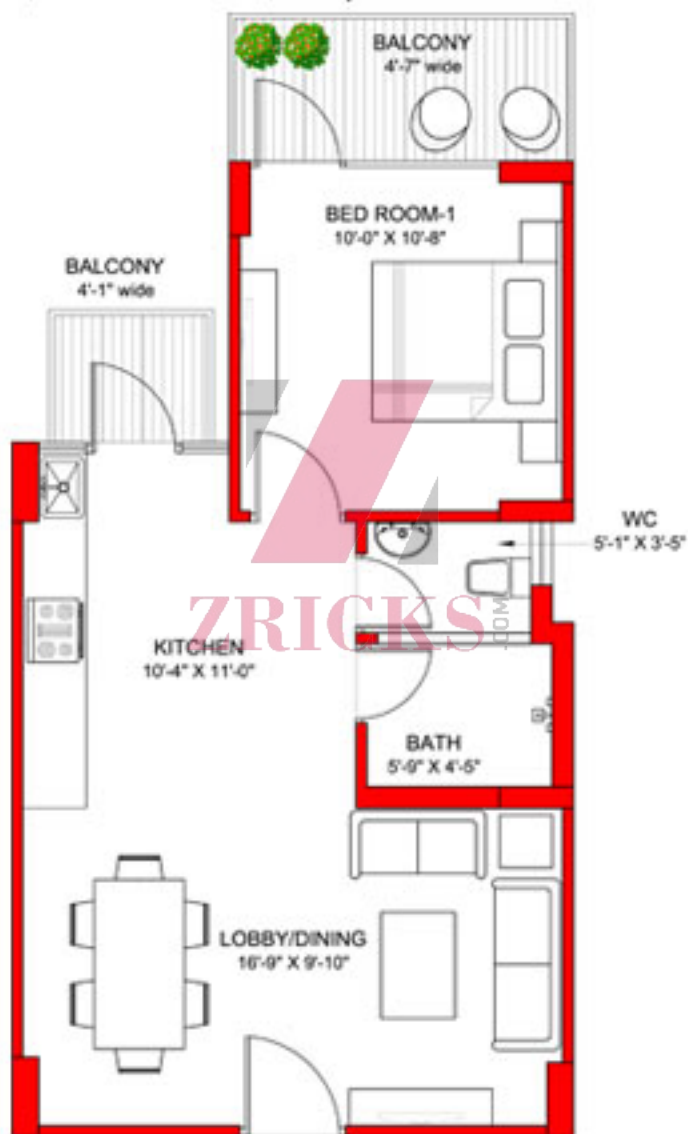

GRAND  IVA

EXPRESSWAY TO HAPPINESS

SECTOR 103, GURGAON

ZRICKS

ZRICKS

ZR1010

1 bhk - Type A
(350.69 SQ. FT. + 69.84 SQ. FT.)

ZRIQINS

1 bhk - Type B

(356.18 SQ. FT. + 69.84 SQ. FT.)

1 bhk - Type C

(359.62 SQ. FT. + 69.84 SQ. FT.)

1 bhk - Type D

(361.88 SQ. FT. + 69.84 SQ. FT.)

1 bhk - Type E

(366.24 SQ. FT. + 69.84 SQ. FT.)

1 bhk - Type F

(419.25 SQ. FT. + 69.84 SQ. FT.)

2 bhk - Type A

(584.94 SQ. FT. + 94.45 SQ. FT.)

2 bhk - Type B
(605.09 SQ. FT. + 94.94 SQ. FT.)

2 bhk - Type C

(613.31 SQ. FT. + 95.10 SQ. FT.)

2 bhk - Type D

(621.23 SQ. FT. + 94.94 SQ. FT.)

GRANDIVA

EXPRESSWAY TO HAPPINESS

SECTOR 103, GURGAON