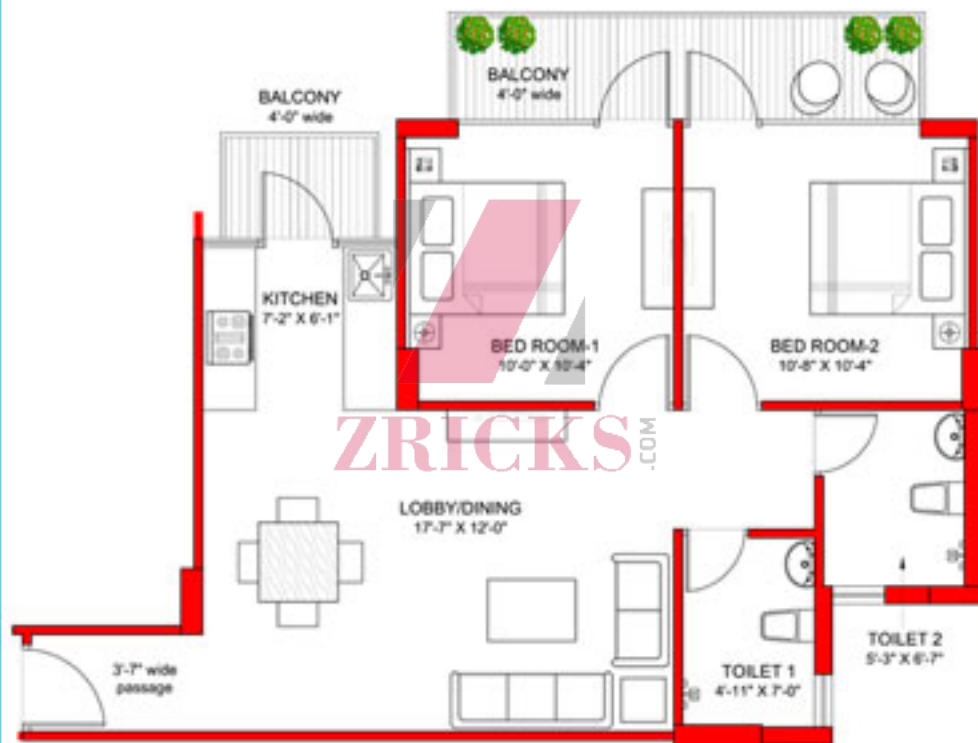

GRAND  IVA

EXPRESSWAY TO HAPPINESS

SECTOR 103, GURGAON

ZRICKS

ZRICKS

ZR1010

1 bhk - Type A
(350.69 SQ. FT. + 69.84 SQ. FT.)

ZRIQINS

1 bhk - Type B

(356.18 SQ. FT. + 69.84 SQ. FT.)

1 bhk - Type C

(359.62 SQ. FT. + 69.84 SQ. FT.)

1 bhk - Type D

(361.88 SQ. FT. + 69.84 SQ. FT.)

1 bhk - Type E

(366.24 SQ. FT. + 69.84 SQ. FT.)

1 bhk - Type F

(419.25 SQ. FT. + 69.84 SQ. FT.)

2 bhk - Type A

(584.94 SQ. FT. + 94.45 SQ. FT.)

2 bhk - Type B
(605.09 SQ. FT. + 94.94 SQ. FT.)

2 bhk - Type C

(613.31 SQ. FT. + 95.10 SQ. FT.)

2 bhk - Type D

(621.23 SQ. FT. + 94.94 SQ. FT.)

GRANDIVA

EXPRESSWAY TO HAPPINESS

SECTOR 103, GURGAON