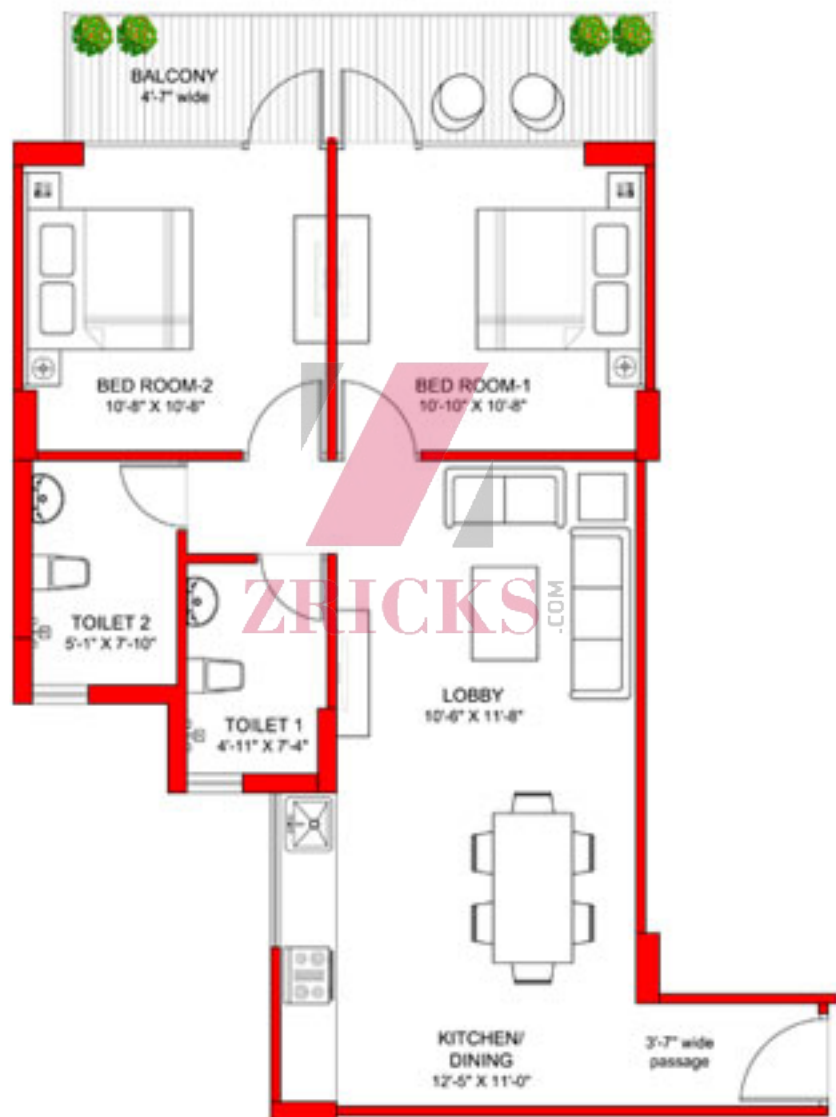

GRAND  IVA

EXPRESSWAY TO HAPPINESS

SECTOR 103, GURGAON

ZRICKS

ZRICKS

ZR1010

1 bhk - Type A
(350.69 SQ. FT. + 69.84 SQ. FT.)

ZRIQINS

1 bhk - Type B

(356.18 SQ. FT. + 69.84 SQ. FT.)

1 bhk - Type C

(359.62 SQ. FT. + 69.84 SQ. FT.)

1 bhk - Type D

(361.88 SQ. FT. + 69.84 SQ. FT.)

1 bhk - Type E

(366.24 SQ. FT. + 69.84 SQ. FT.)

1 bhk - Type F

(419.25 SQ. FT. + 69.84 SQ. FT.)

2 bhk - Type A

(584.94 SQ. FT. + 94.45 SQ. FT.)

2 bhk - Type B
(605.09 SQ. FT. + 94.94 SQ. FT.)

2 bhk - Type C

(613.31 SQ. FT. + 95.10 SQ. FT.)

2 bhk - Type D

(621.23 SQ. FT. + 94.94 SQ. FT.)

GRANDIVA

EXPRESSWAY TO HAPPINESS

SECTOR 103, GURGAON