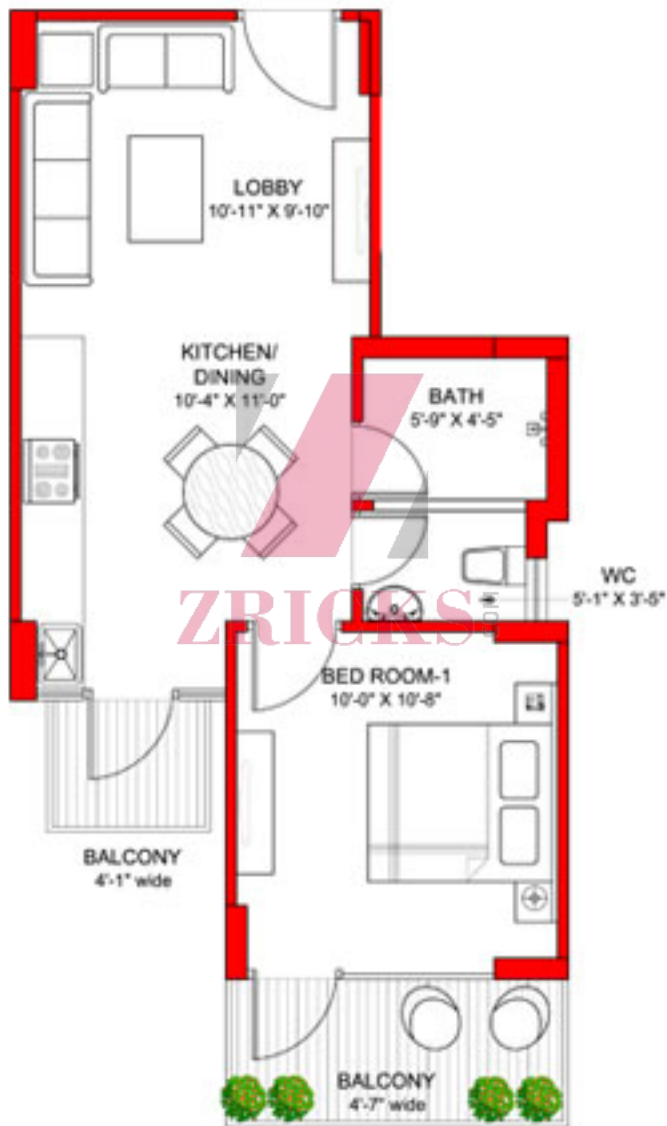

GRAND  IVA

EXPRESSWAY TO HAPPINESS

SECTOR 103, GURGAON

ZRICKS

ZRICKS

ZR1010

1 bhk - Type A
(350.69 SQ. FT. + 69.84 SQ. FT.)

ZRIQINS

1 bhk - Type B

(356.18 SQ. FT. + 69.84 SQ. FT.)

1 bhk - Type C

(359.62 SQ. FT. + 69.84 SQ. FT.)

1 bhk - Type D

(361.88 SQ. FT. + 69.84 SQ. FT.)

1 bhk - Type E

(366.24 SQ. FT. + 69.84 SQ. FT.)

1 bhk - Type F

(419.25 SQ. FT. + 69.84 SQ. FT.)

2 bhk - Type A

(584.94 SQ. FT. + 94.45 SQ. FT.)

2 bhk - Type B
(605.09 SQ. FT. + 94.94 SQ. FT.)

2 bhk - Type C

(613.31 SQ. FT. + 95.10 SQ. FT.)

2 bhk - Type D

(621.23 SQ. FT. + 94.94 SQ. FT.)

GRANDIVA

EXPRESSWAY TO HAPPINESS

SECTOR 103, GURGAON