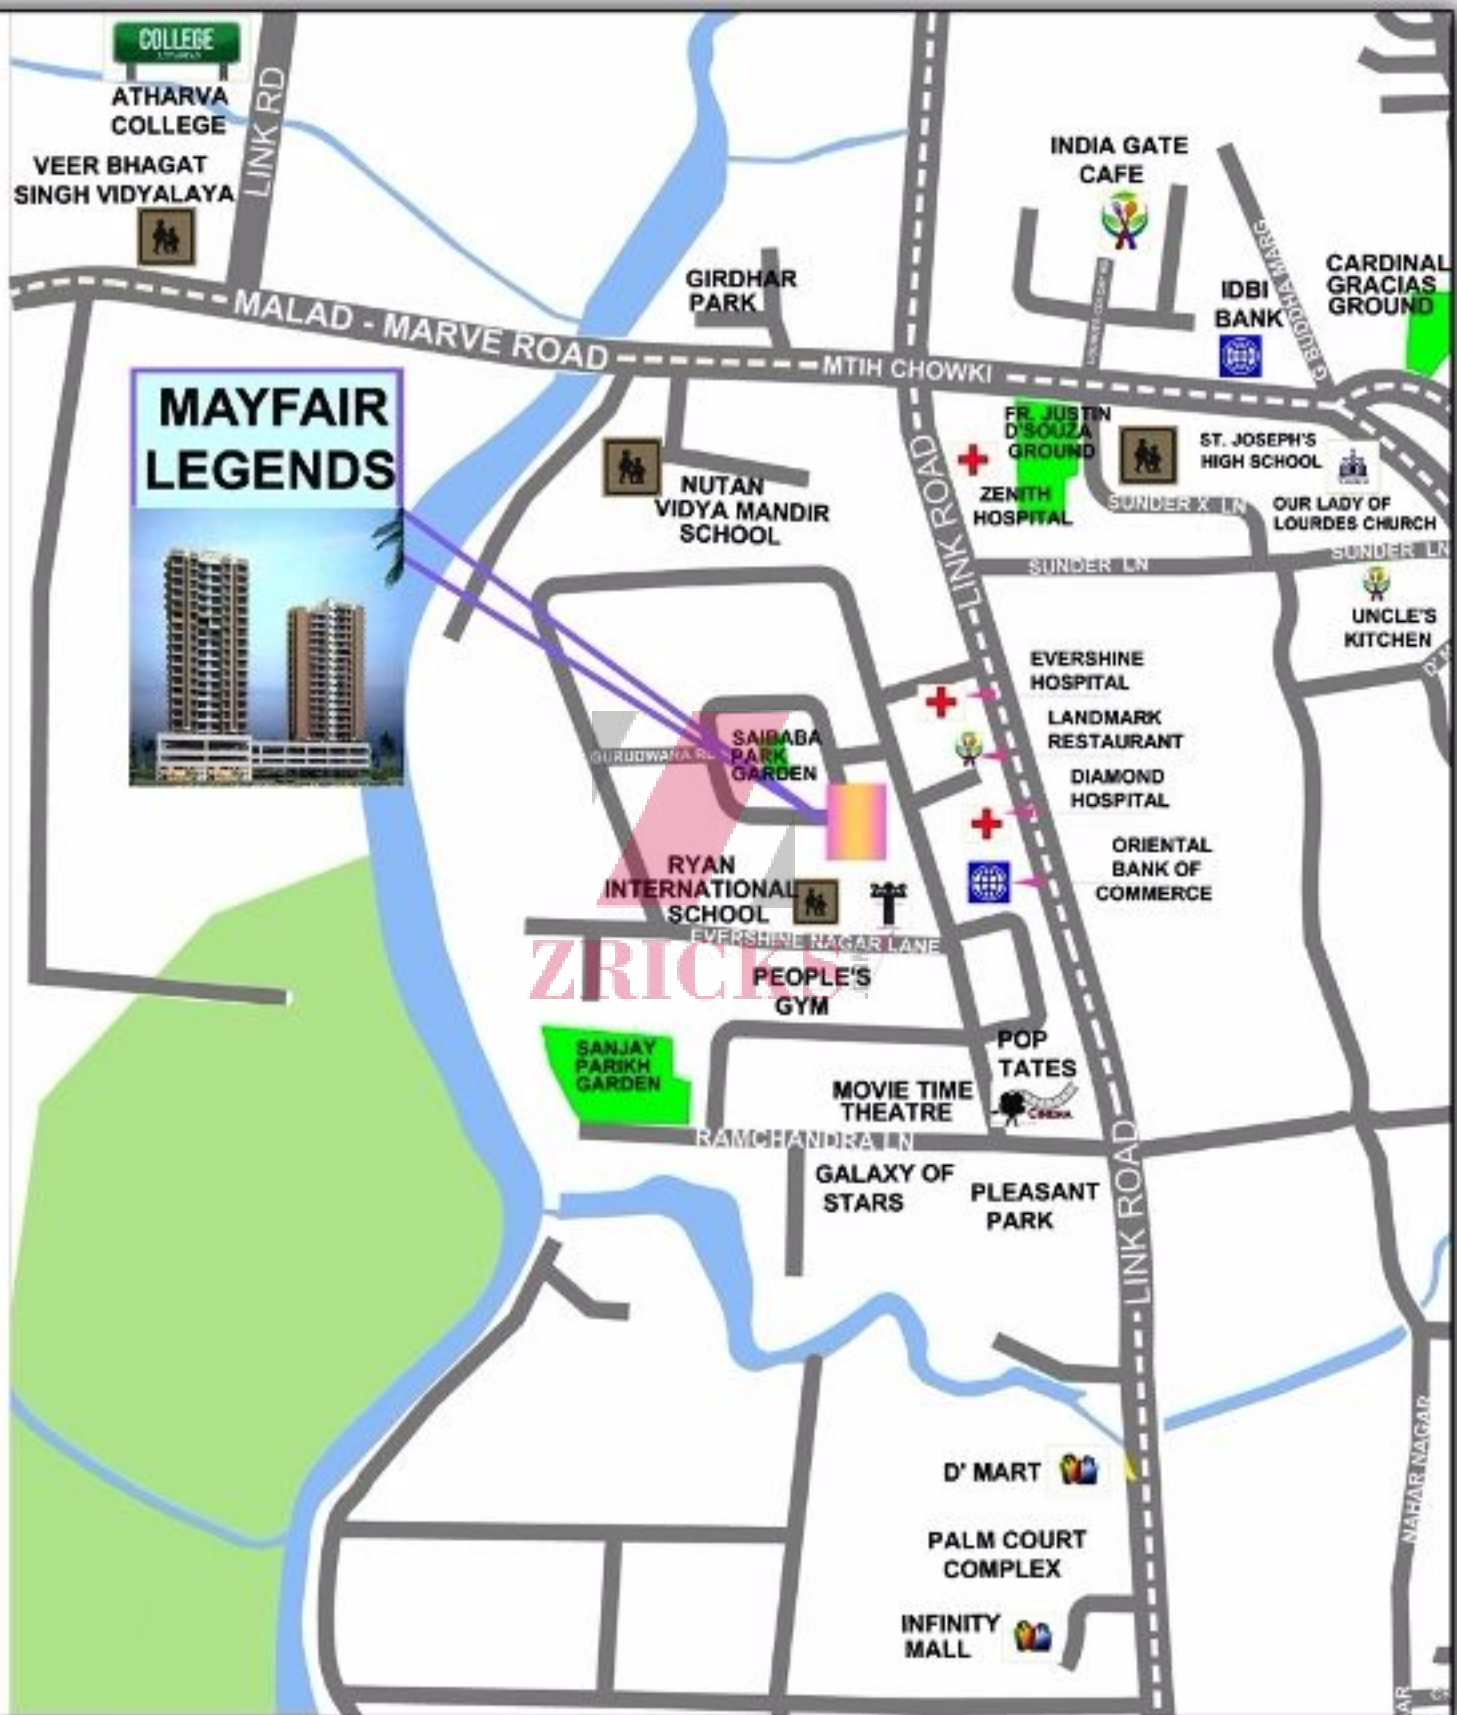

MAYFAIR LEGENDS

ZRICK