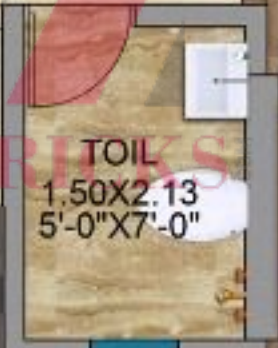

DIN  
1.50X3.37  
5'-0"X11'-0"

LIVING  
3.20X5.48  
10'-6"X18'-0"

PASSAGE  
3.33X0.92  
11'-0"X3'-0"

STUDY  
3.05X3.05  
10'-0"X10'-0"

TOIL  
1.50X2.13  
5'-0"X7'-0"

BED  
3.20X3.74  
10'-6"X12'-3"

TOIL  
1.50X2.13  
5'-0"X7'-0"