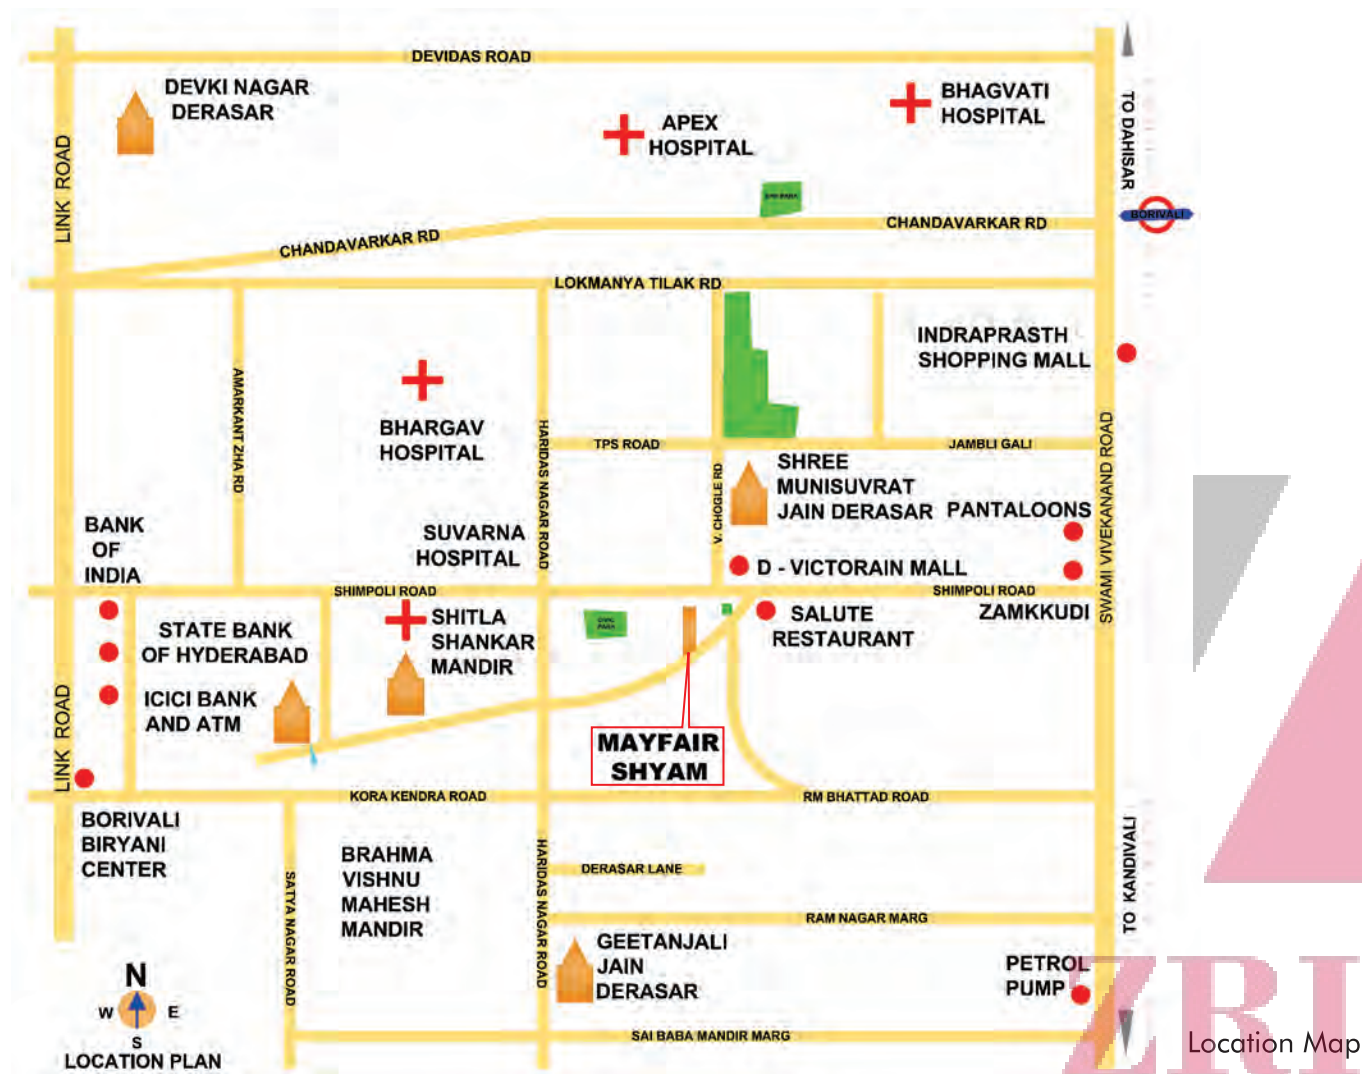

Exclusive homes for a chosen few.

MAYFAIR  
**SHYAM**

Convenience at it's best.

Limited edition compact flats on top four floors only.  
Exclusive 2, 3 and 3.5 BHK homes.

Mayfair Shyam is a 13 storeyed brand new building coming up in the enviable neighborhood of Shimpoli at Borivali. 'Shyam' is close to almost everything you may desire for, such as Borivali Railway station, S.V.Road, Malls, Restaurants, Banks, Parks, Temples, Hospitals, Schools etc.

## Religious Places in the vicinity

### Other Landmarks

- Dreamz Mall
- Borivali Biryani Center
- D Victorian Mall
- Moksha Plaza
- Salute Restaurant
- Veg Treat Restaurant
- Dwarka Hall
- Mega Party Hall
- Magestic Party Hall
- Semi Party Hall
- Link View Hotel
- Icici Bank Branch And Atm
- Kotak Mahindra Bank Atm
- Bank Of India
- Idbi Bank Atm (Chikwadi, Borivali West)
- State Bank Of Hyderabad
- Axis Bank (Sai Baba Nagar Borivali West)