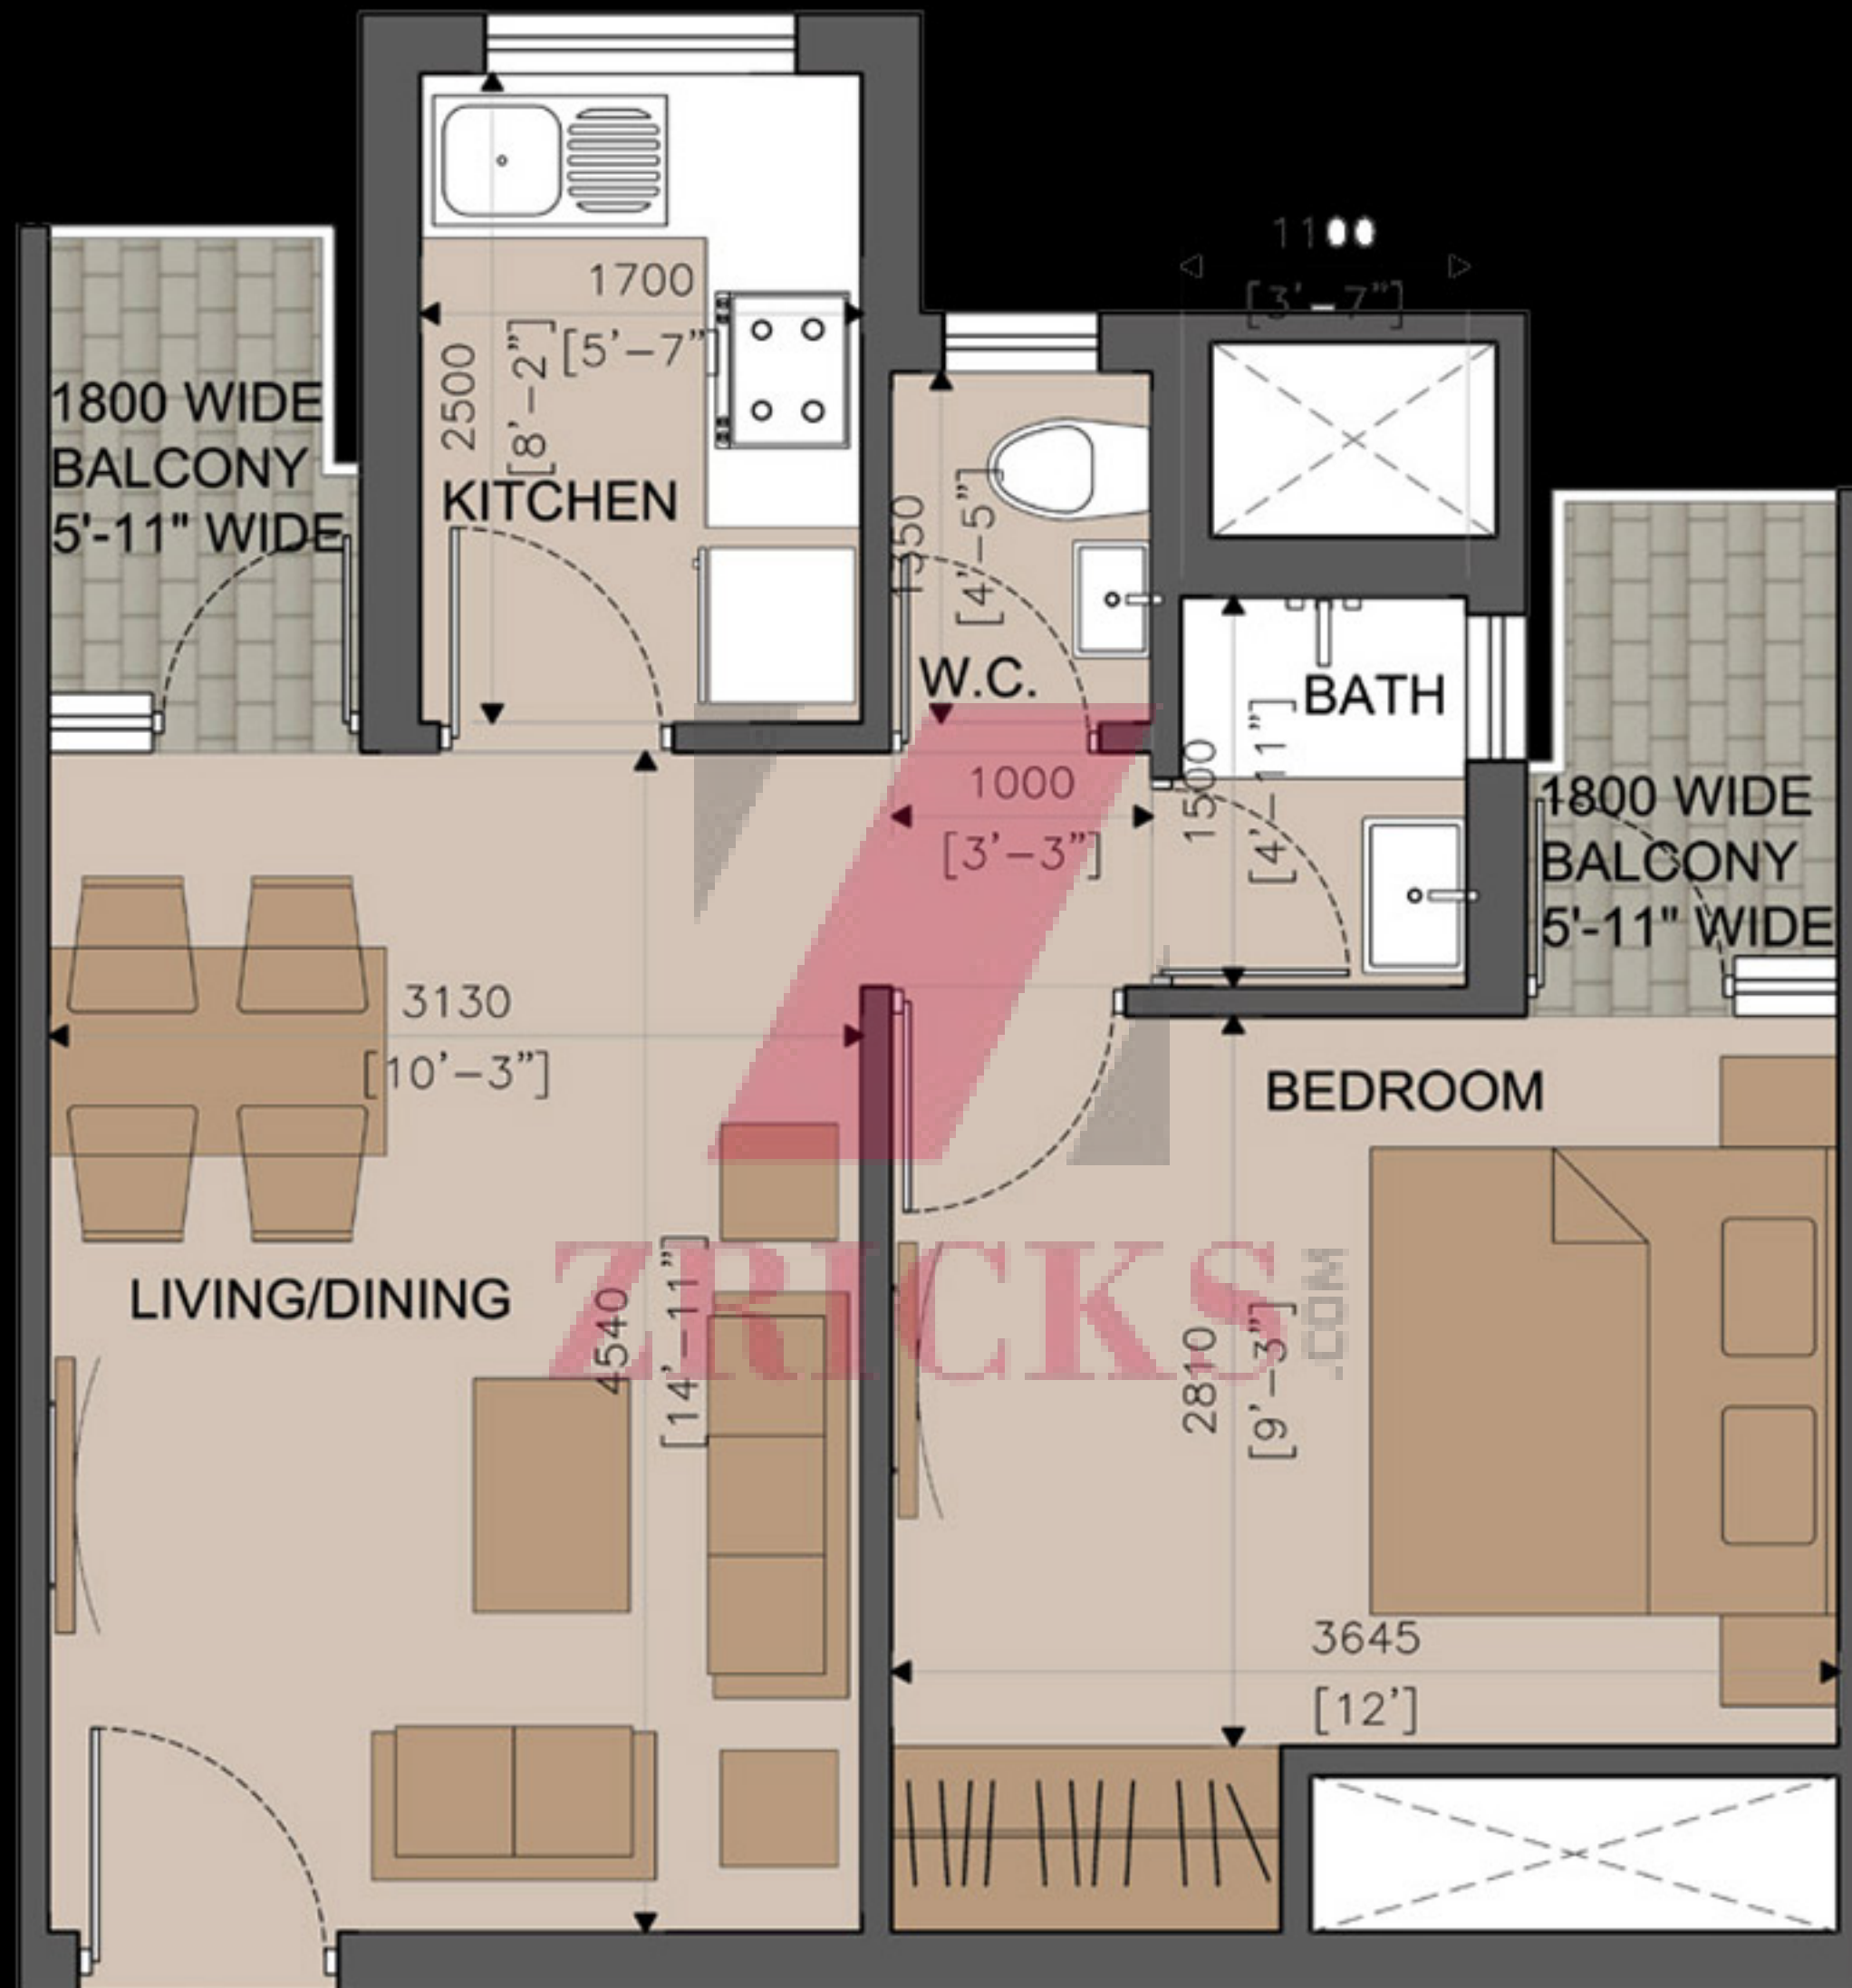

supertech
belfair
ZRICKS.com

ZIRICKS ©

KEY PLAN

BELFAIR

LEGEND

- 20HK
- 10HK

ZRICKS .COM