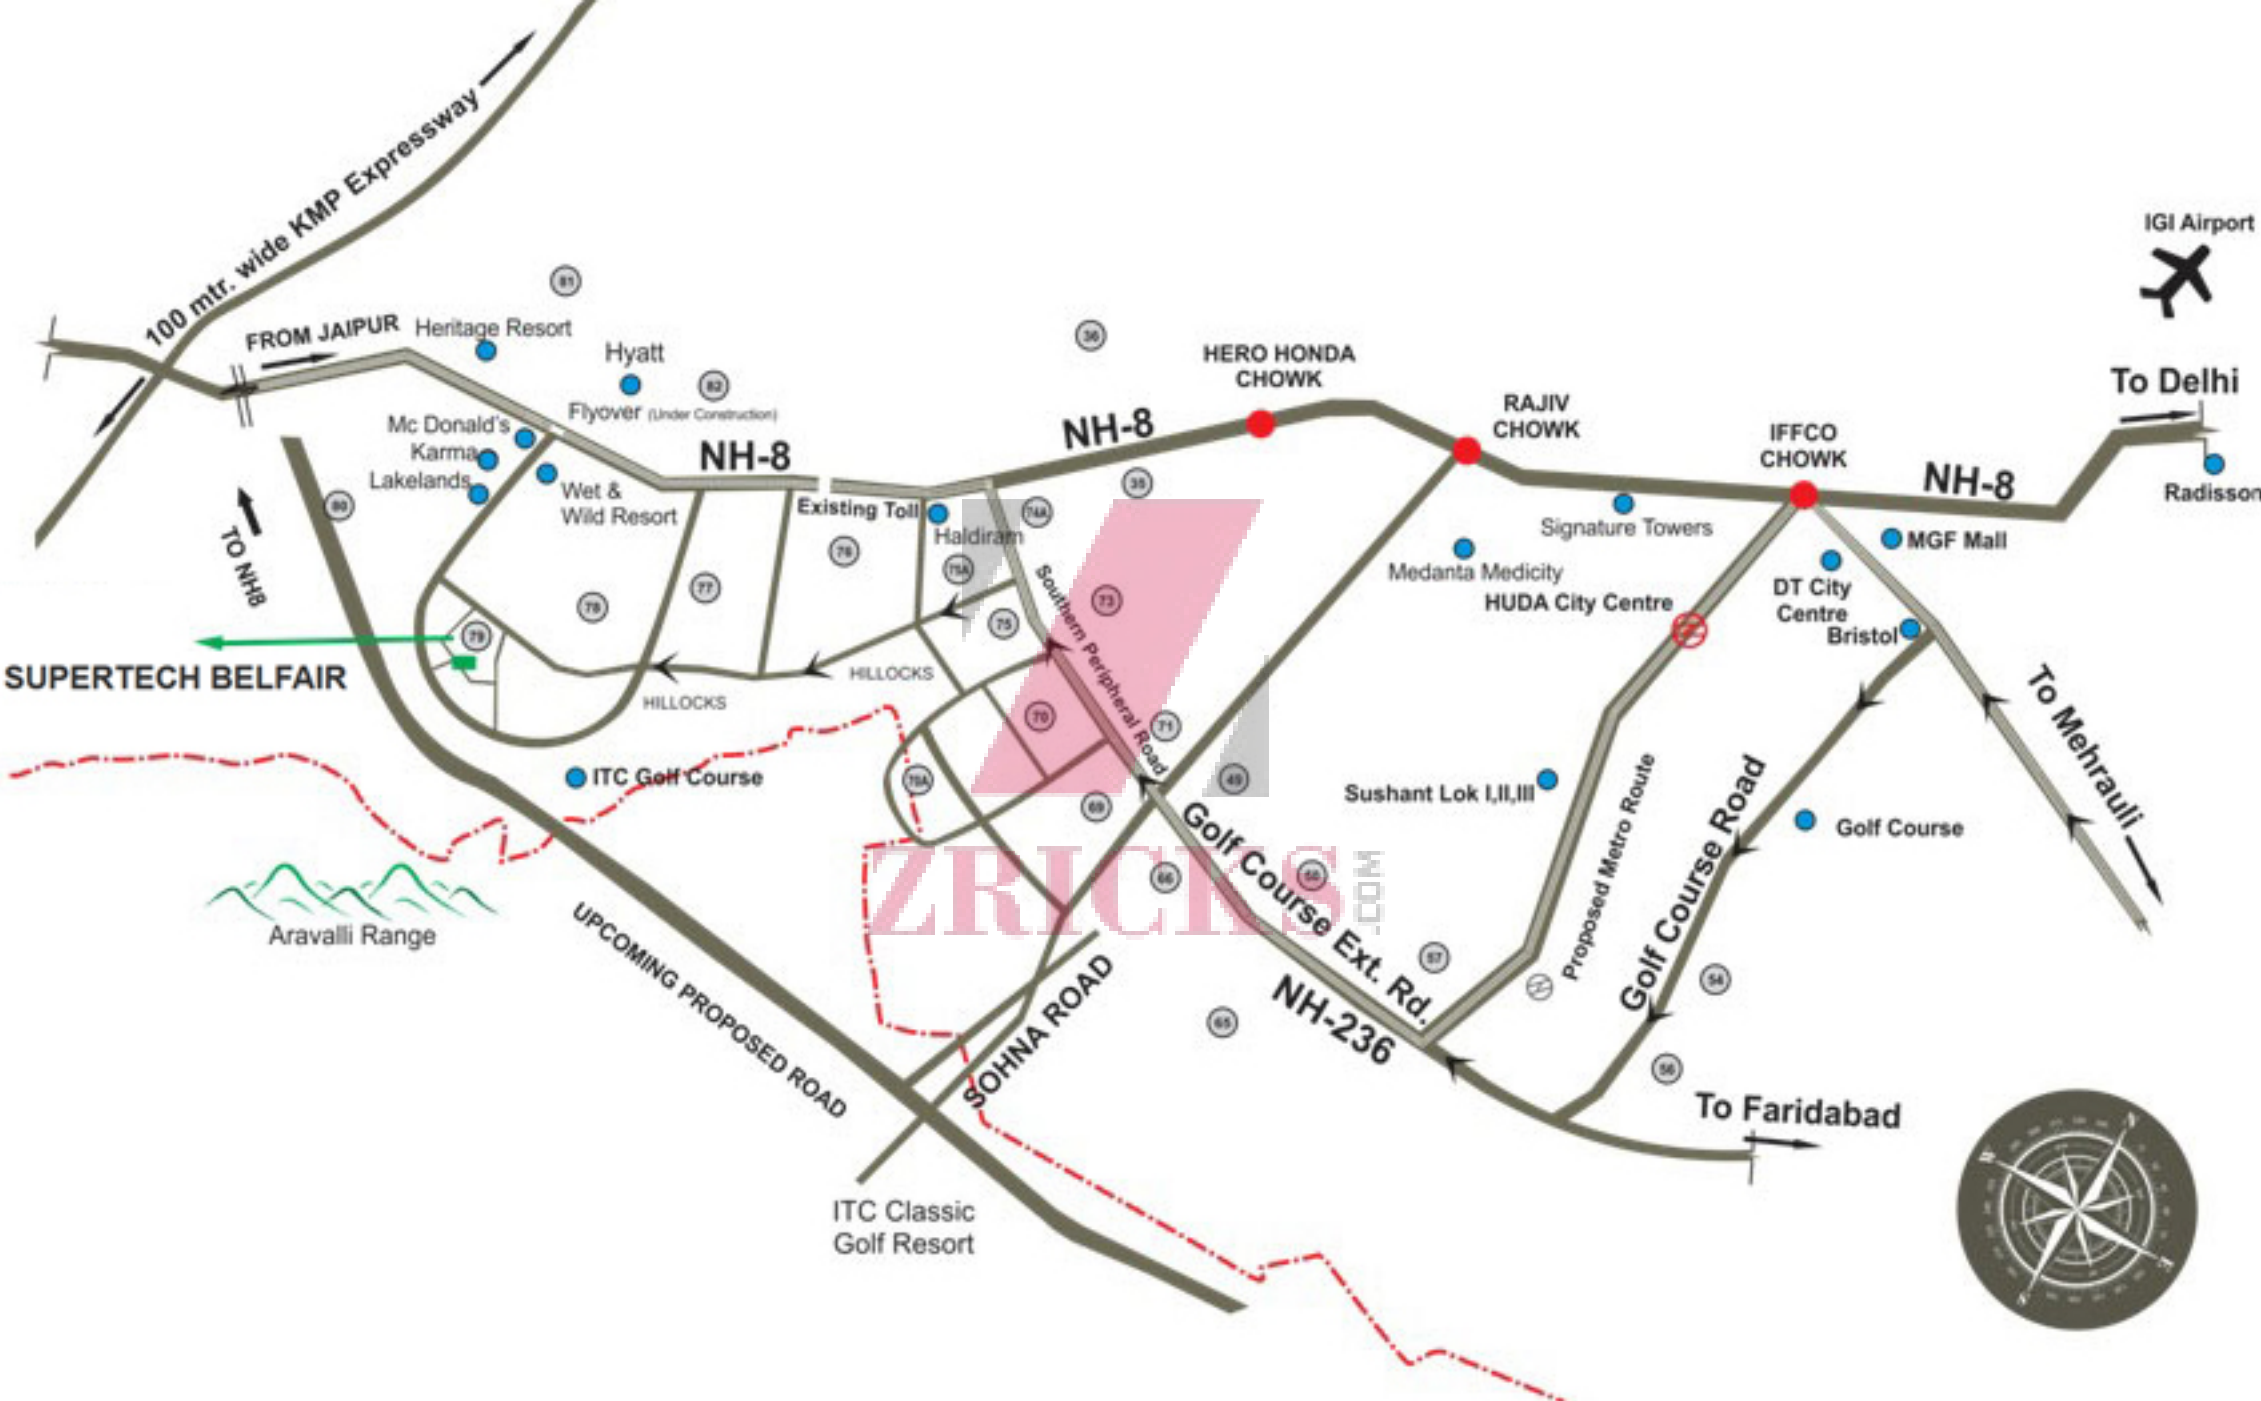

supertech
belfair
ZRICKS.com

ZIRICKS ©

KEY PLAN

BELFAIR

LEGEND

- 20HK
- 10HK

ZRICKS .COM