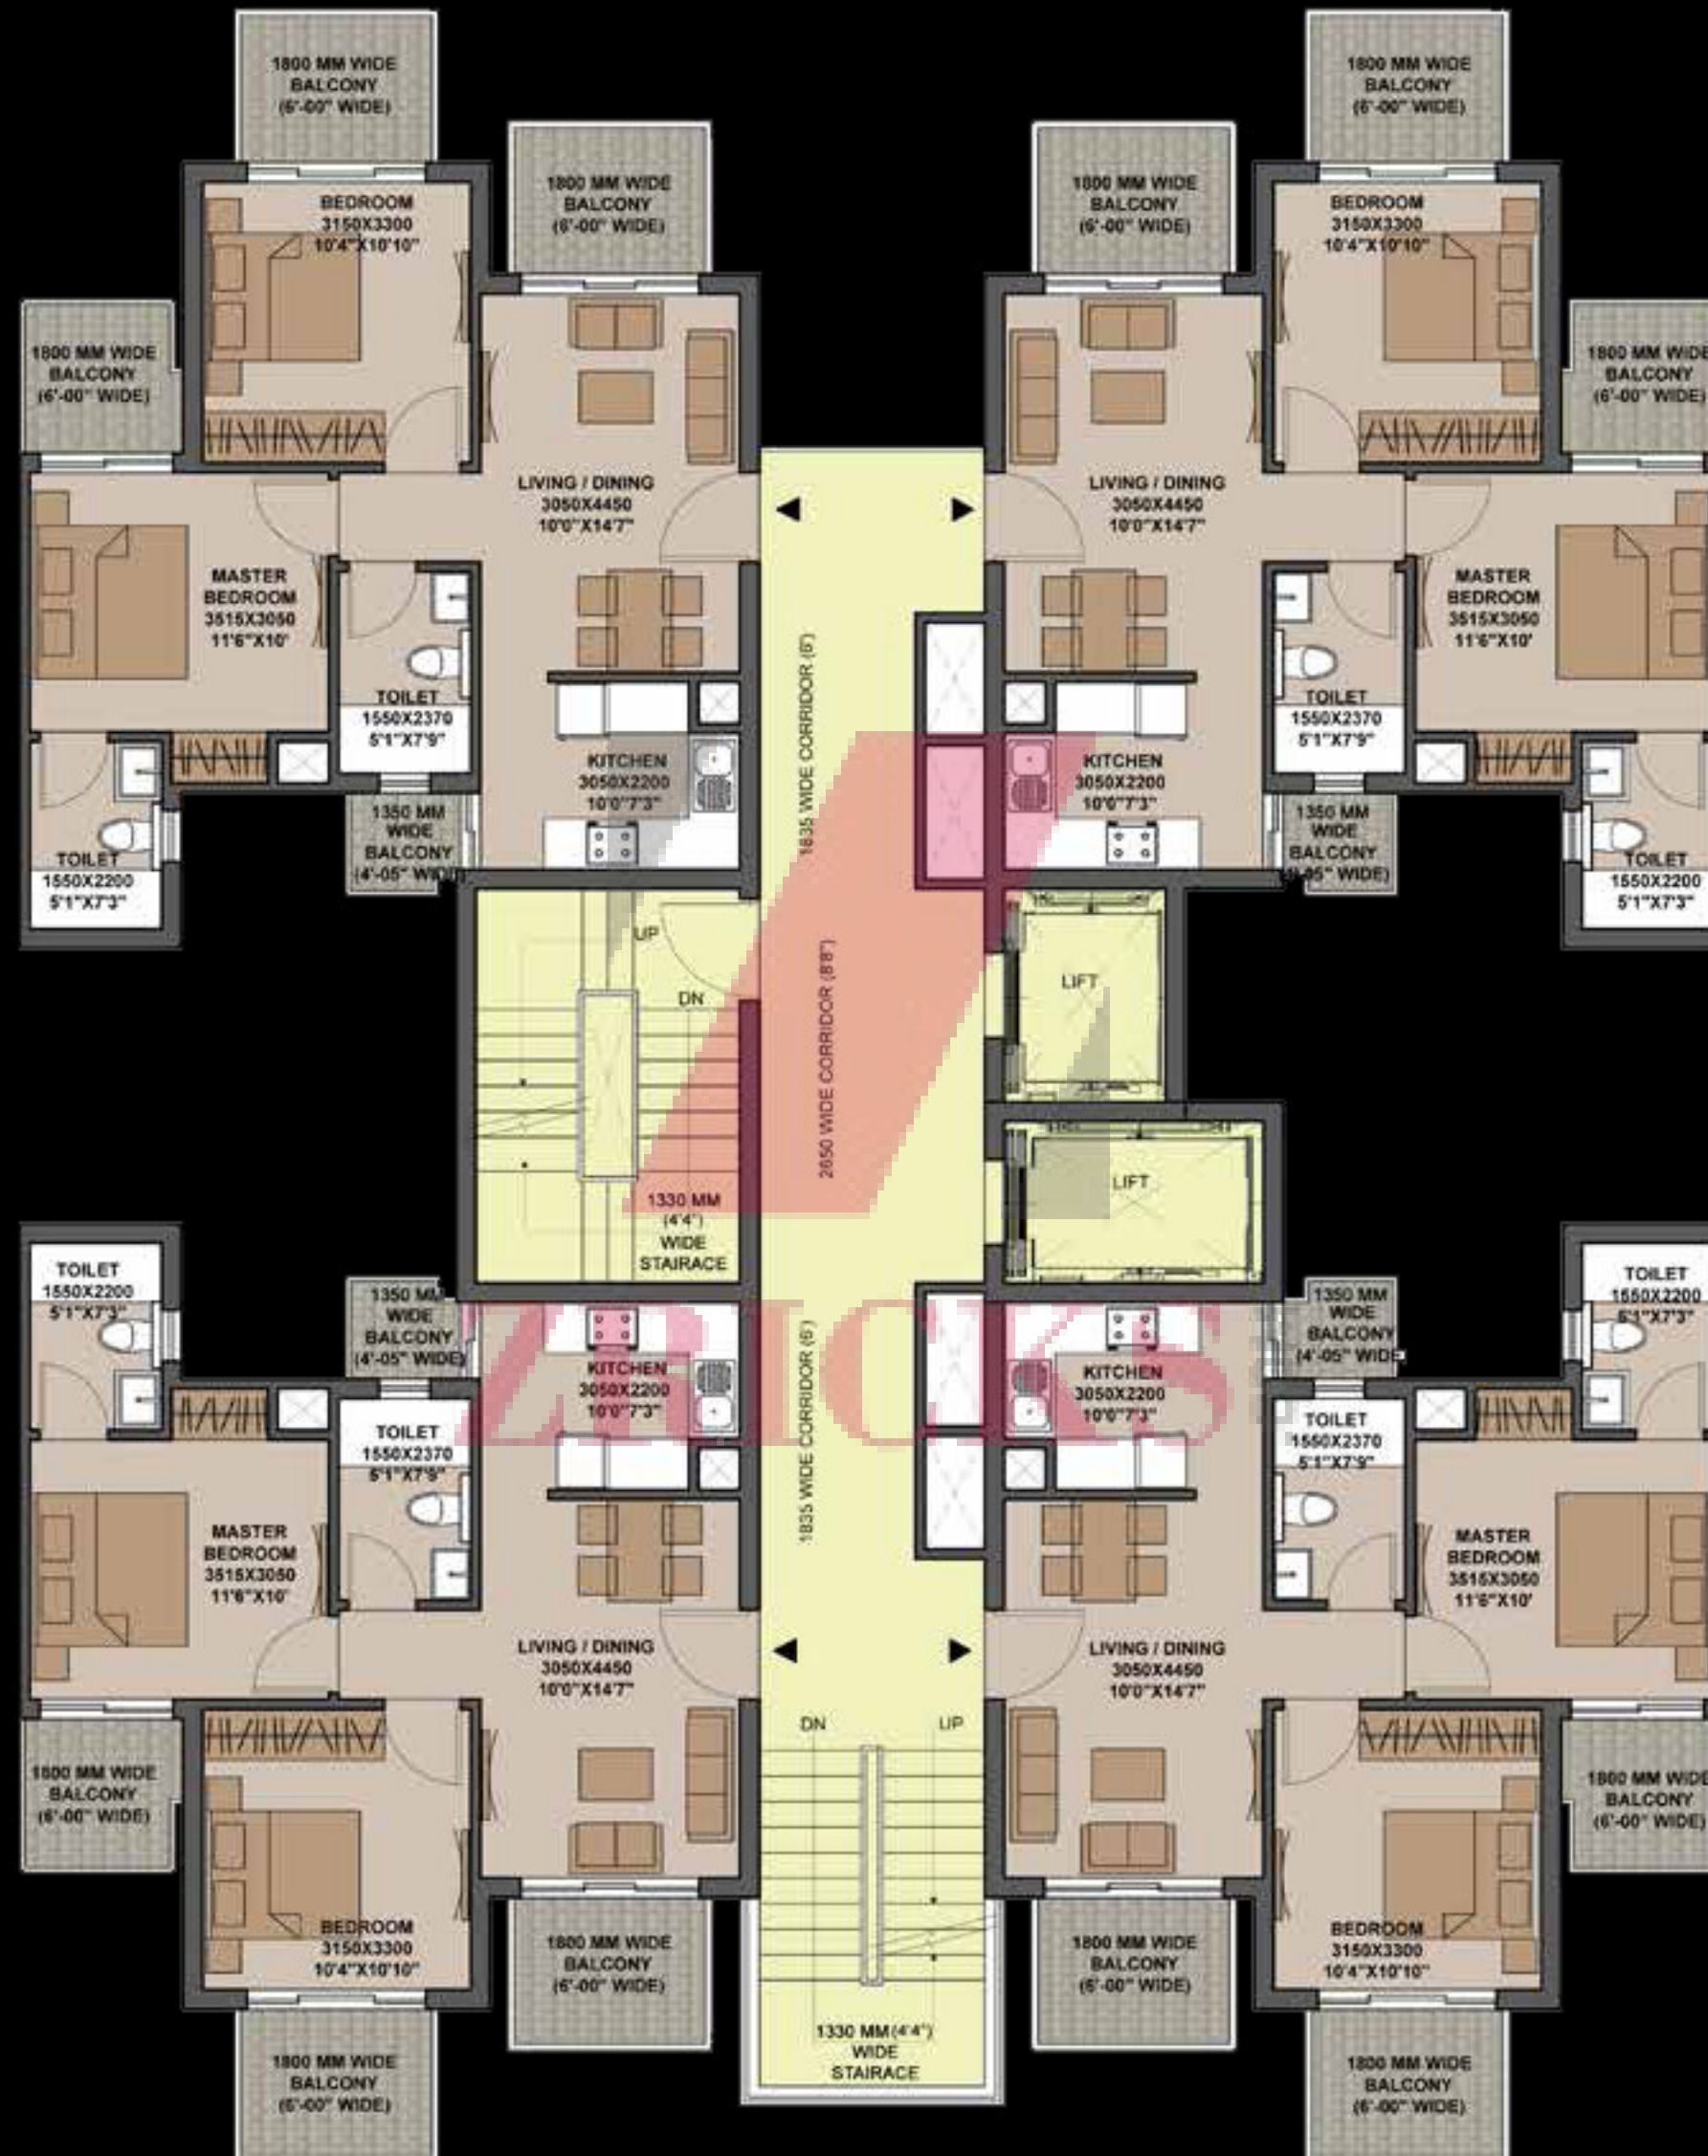

supertech
belfair
ZRICKS.com

ZIRICKS ©

KEY PLAN

BELFAIR

LEGEND

- 20HK
- 10HK

ZRICKS .COM