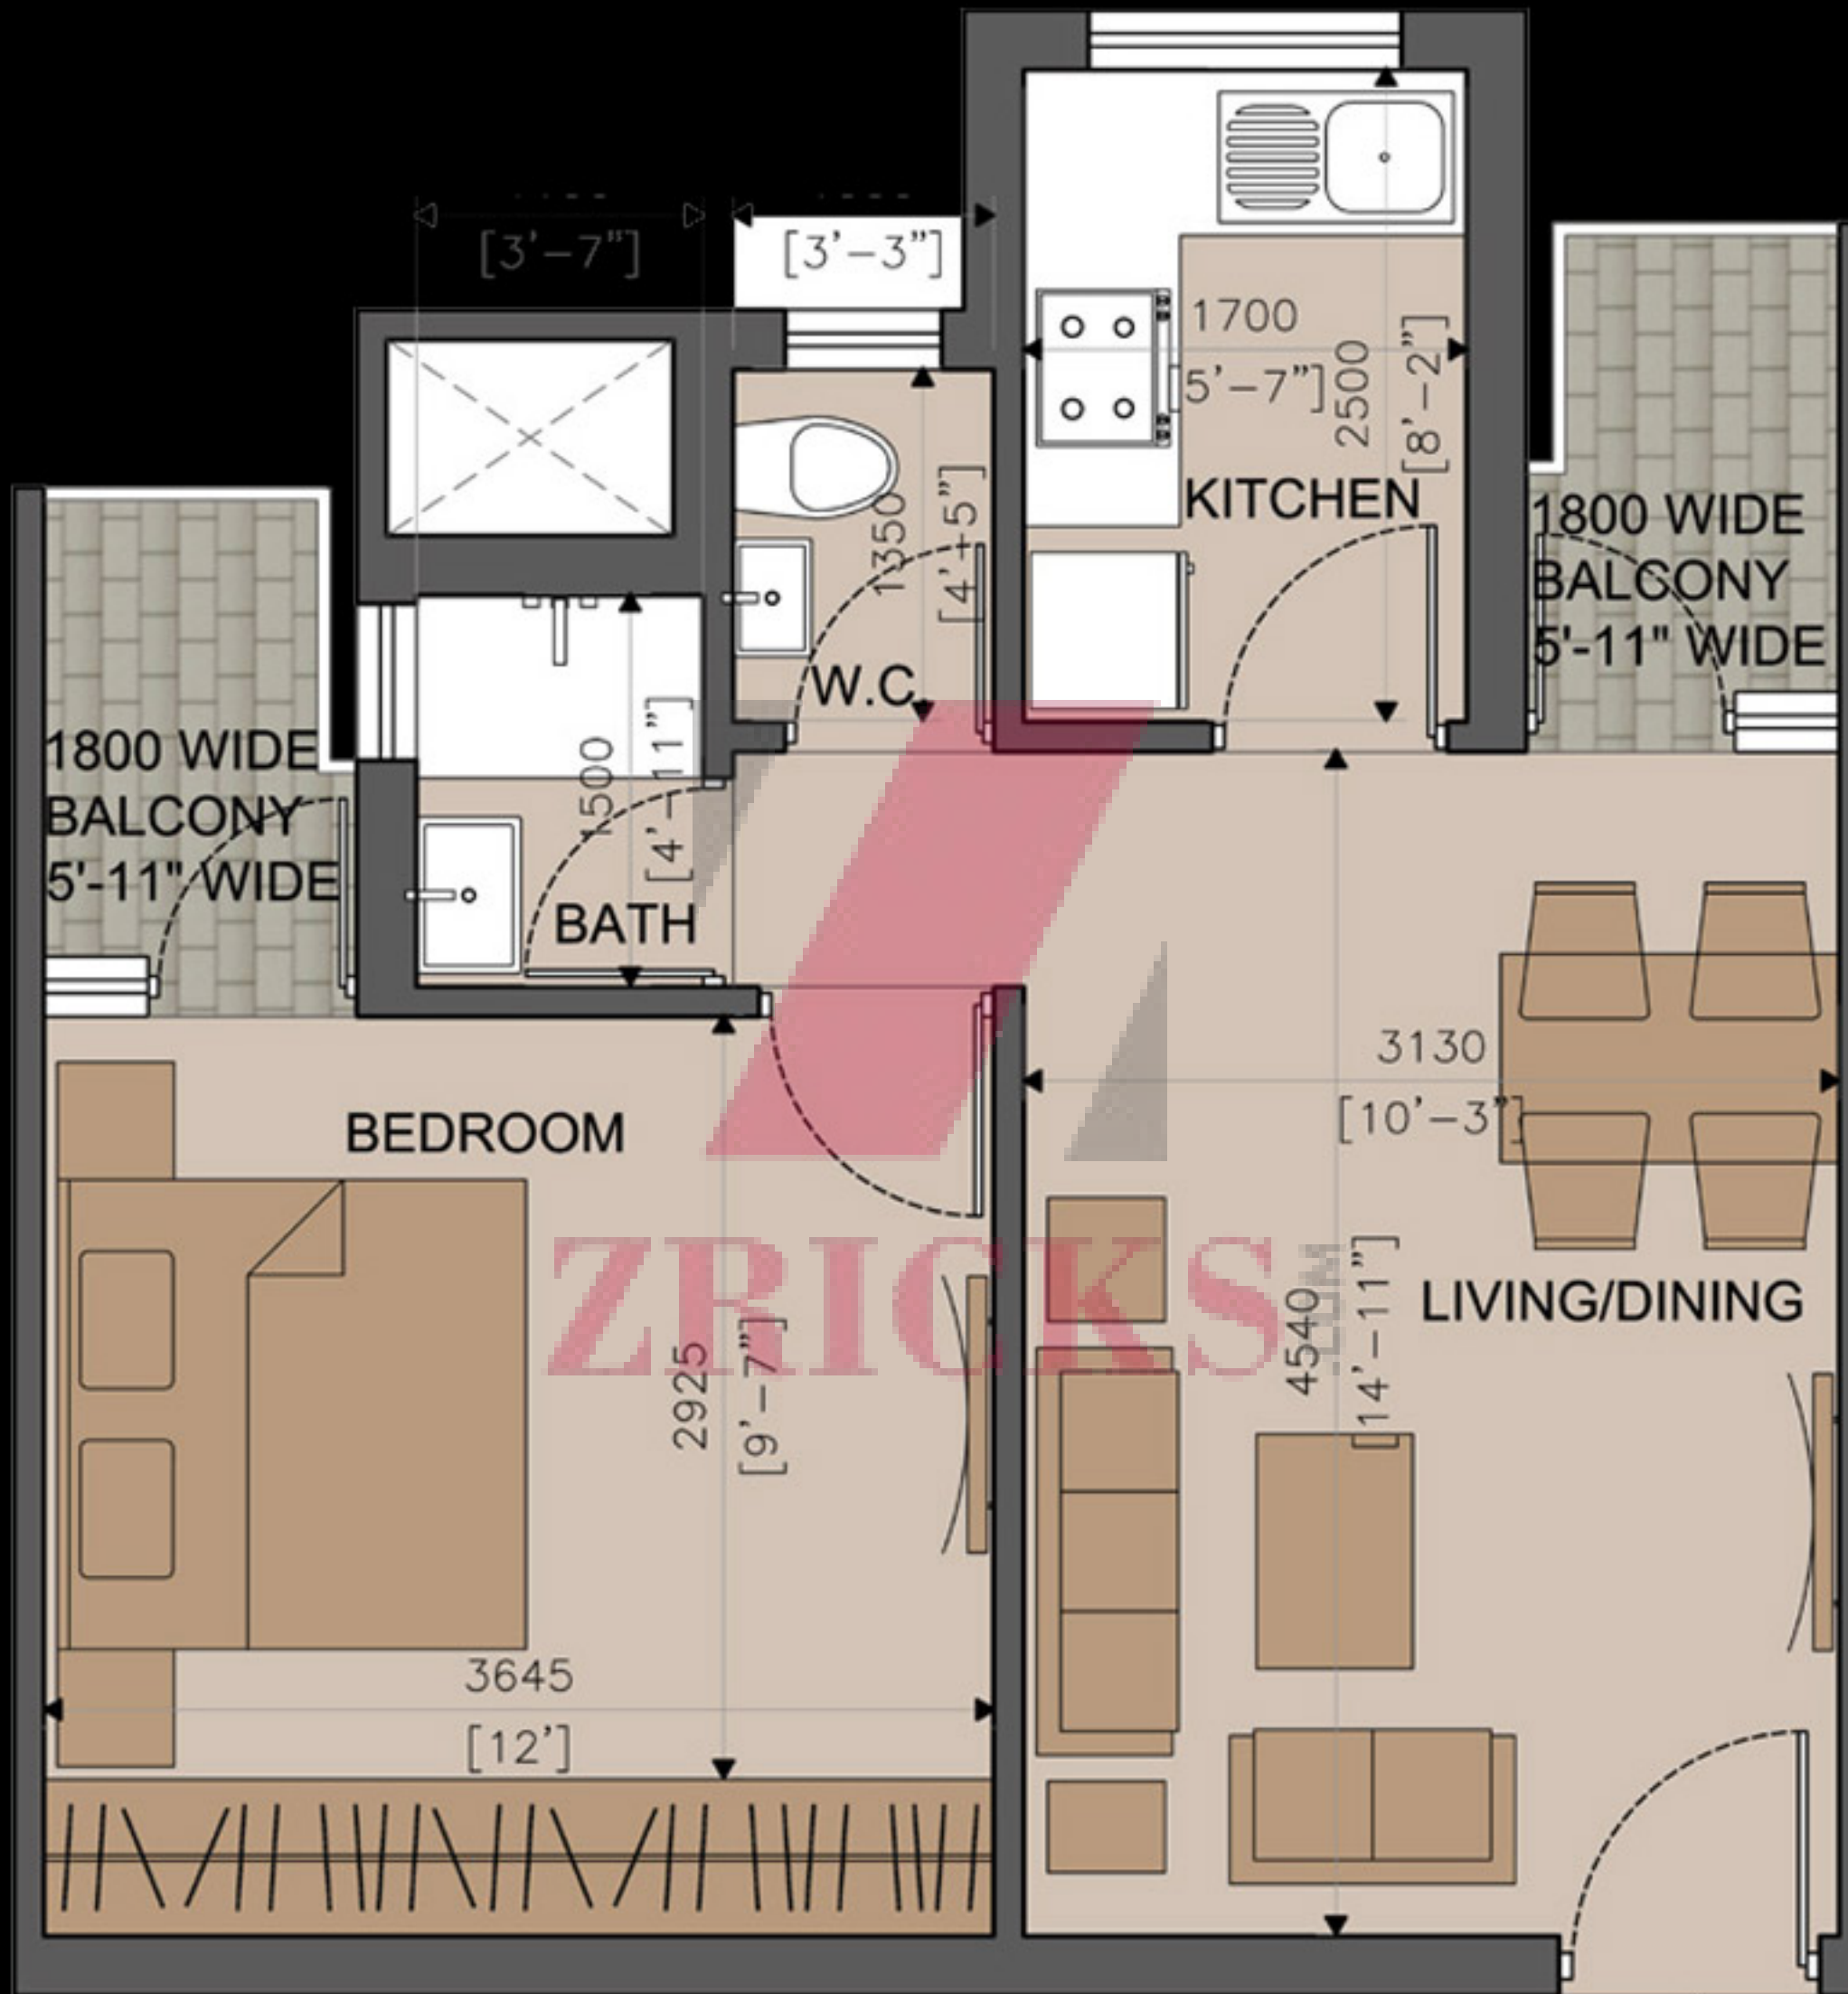

supertech
belfair
ZRICKS.com

ZIRICKS ©

KEY PLAN

BELFAIR

LEGEND

- 20HK
- 10HK

ZRICKS .COM