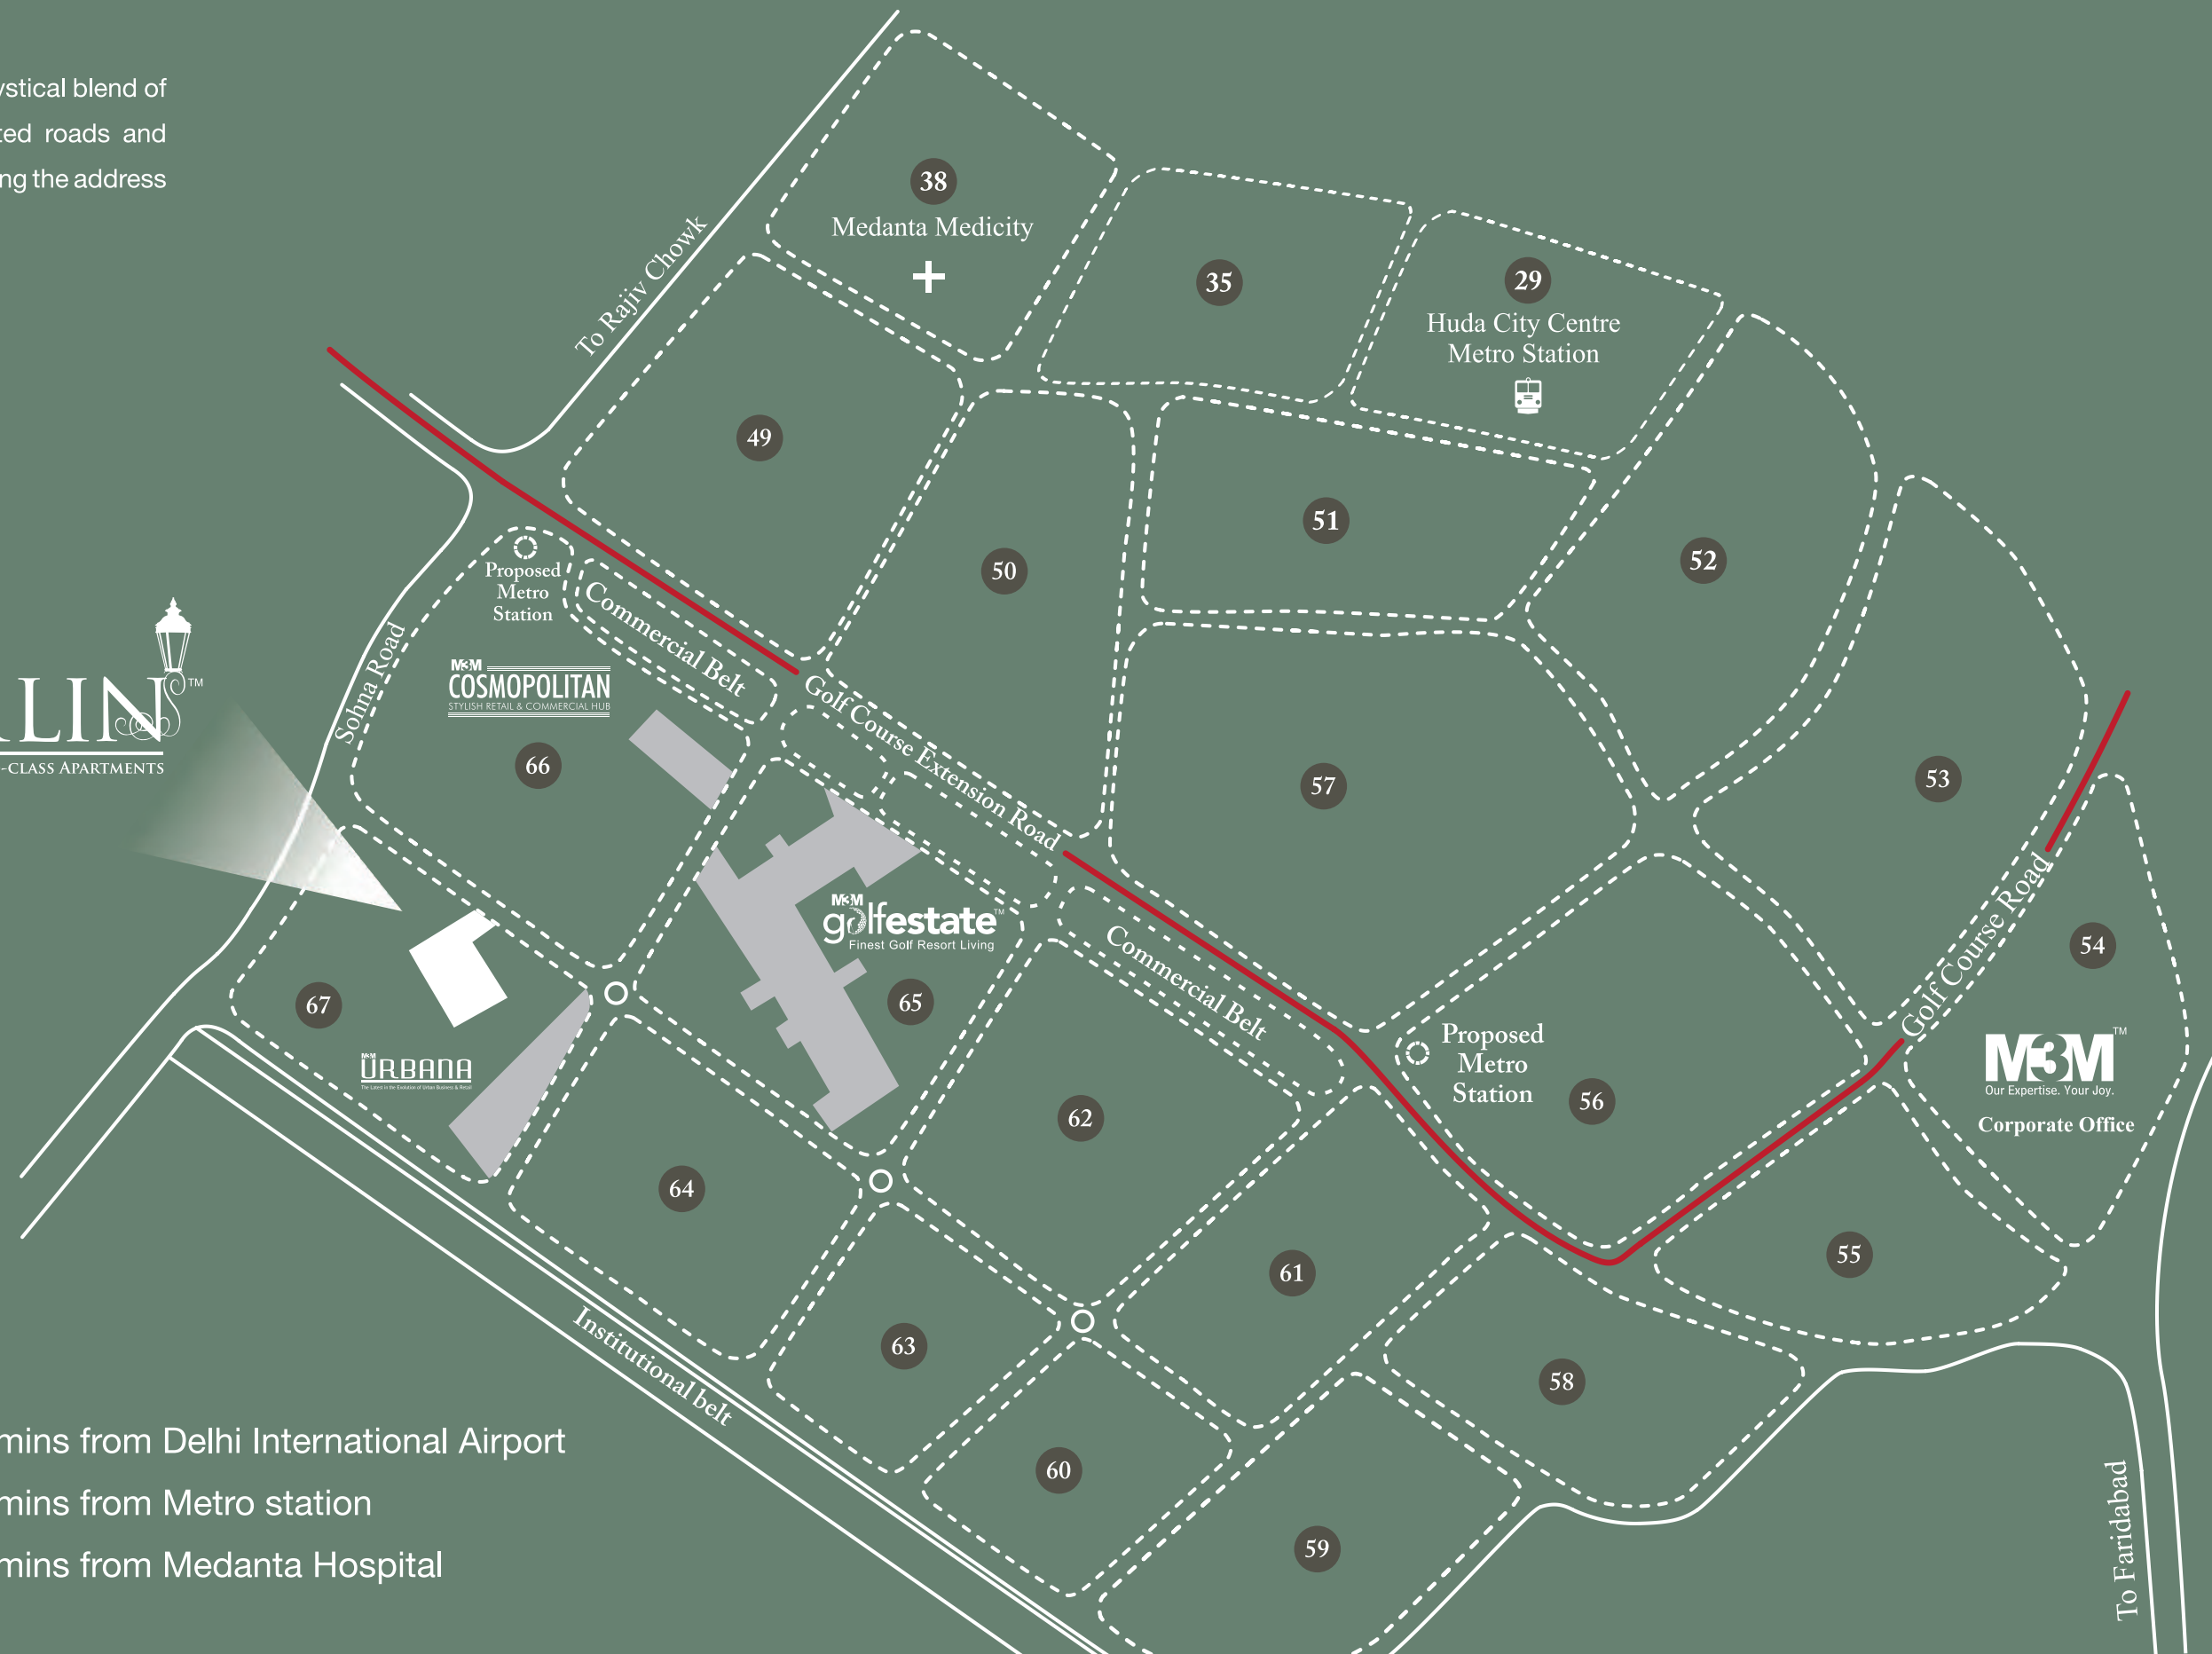

Located in Sector 67, Gurgaon, M3M Merlin is a mystical blend of city life and serenity. Supported by well-connected roads and close-by metro route, Merlin is on its path to becoming the address to look out for, in the near future.

-  30 mins from Delhi International Airport
-  10 mins from Metro station
-  10 mins from Medanta Hospital

www.Zricks.com