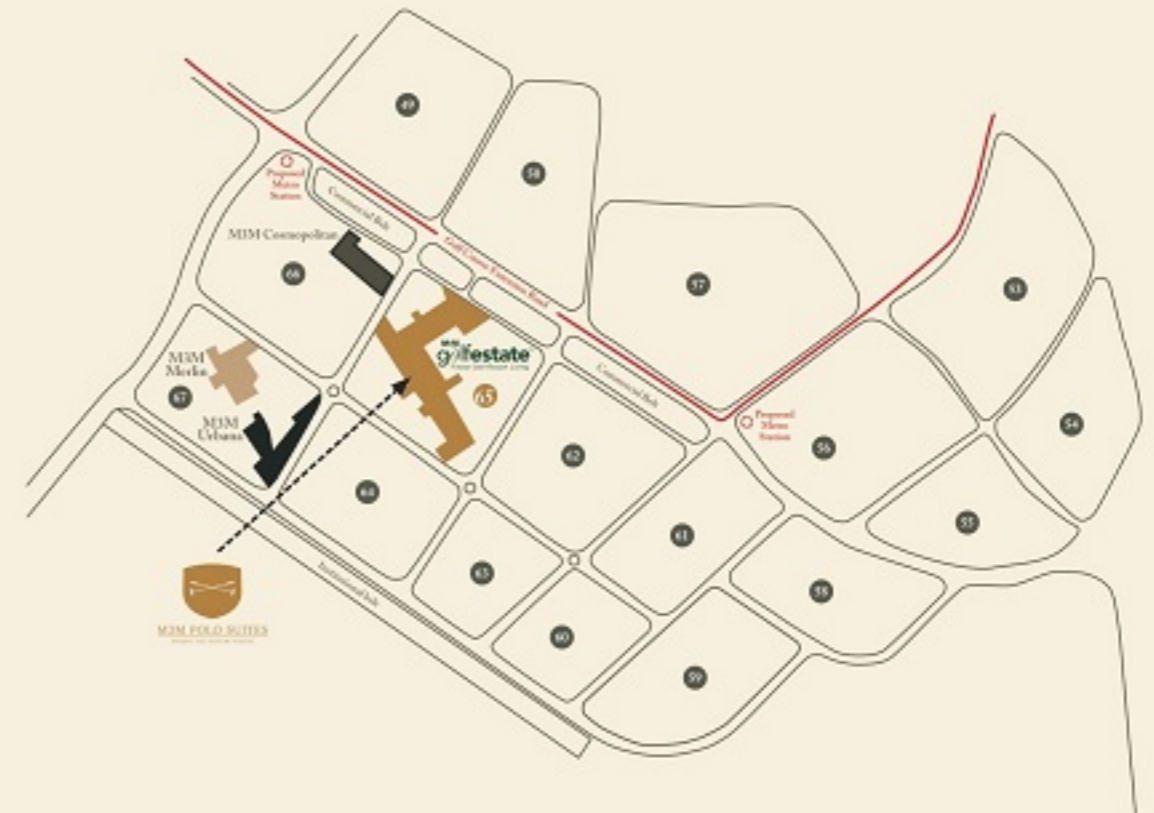

TOWER	UNIT	LEVEL	APARTMENT TYPE		AREA
PS 3	a	1 to 12	4 Bedrooms + Polo Lounge	Simplex	4995 sft.

WHERE YOU'LL FIND M3M POLO SUITES

Conveniently located on the south of the Golf Course Extension Road and in between two proposed Metro Stations, M3M Golf Estate and M3M Polo Suites are extremely accessible for

commuters travelling to work. Located close to the professional tennis courts, and schools, M3M Polo Suites boast of a premium location within M3M Golf Estate masterplan.

Disclaimer: All the images used are representative and are subject to change in the best interest of the development.