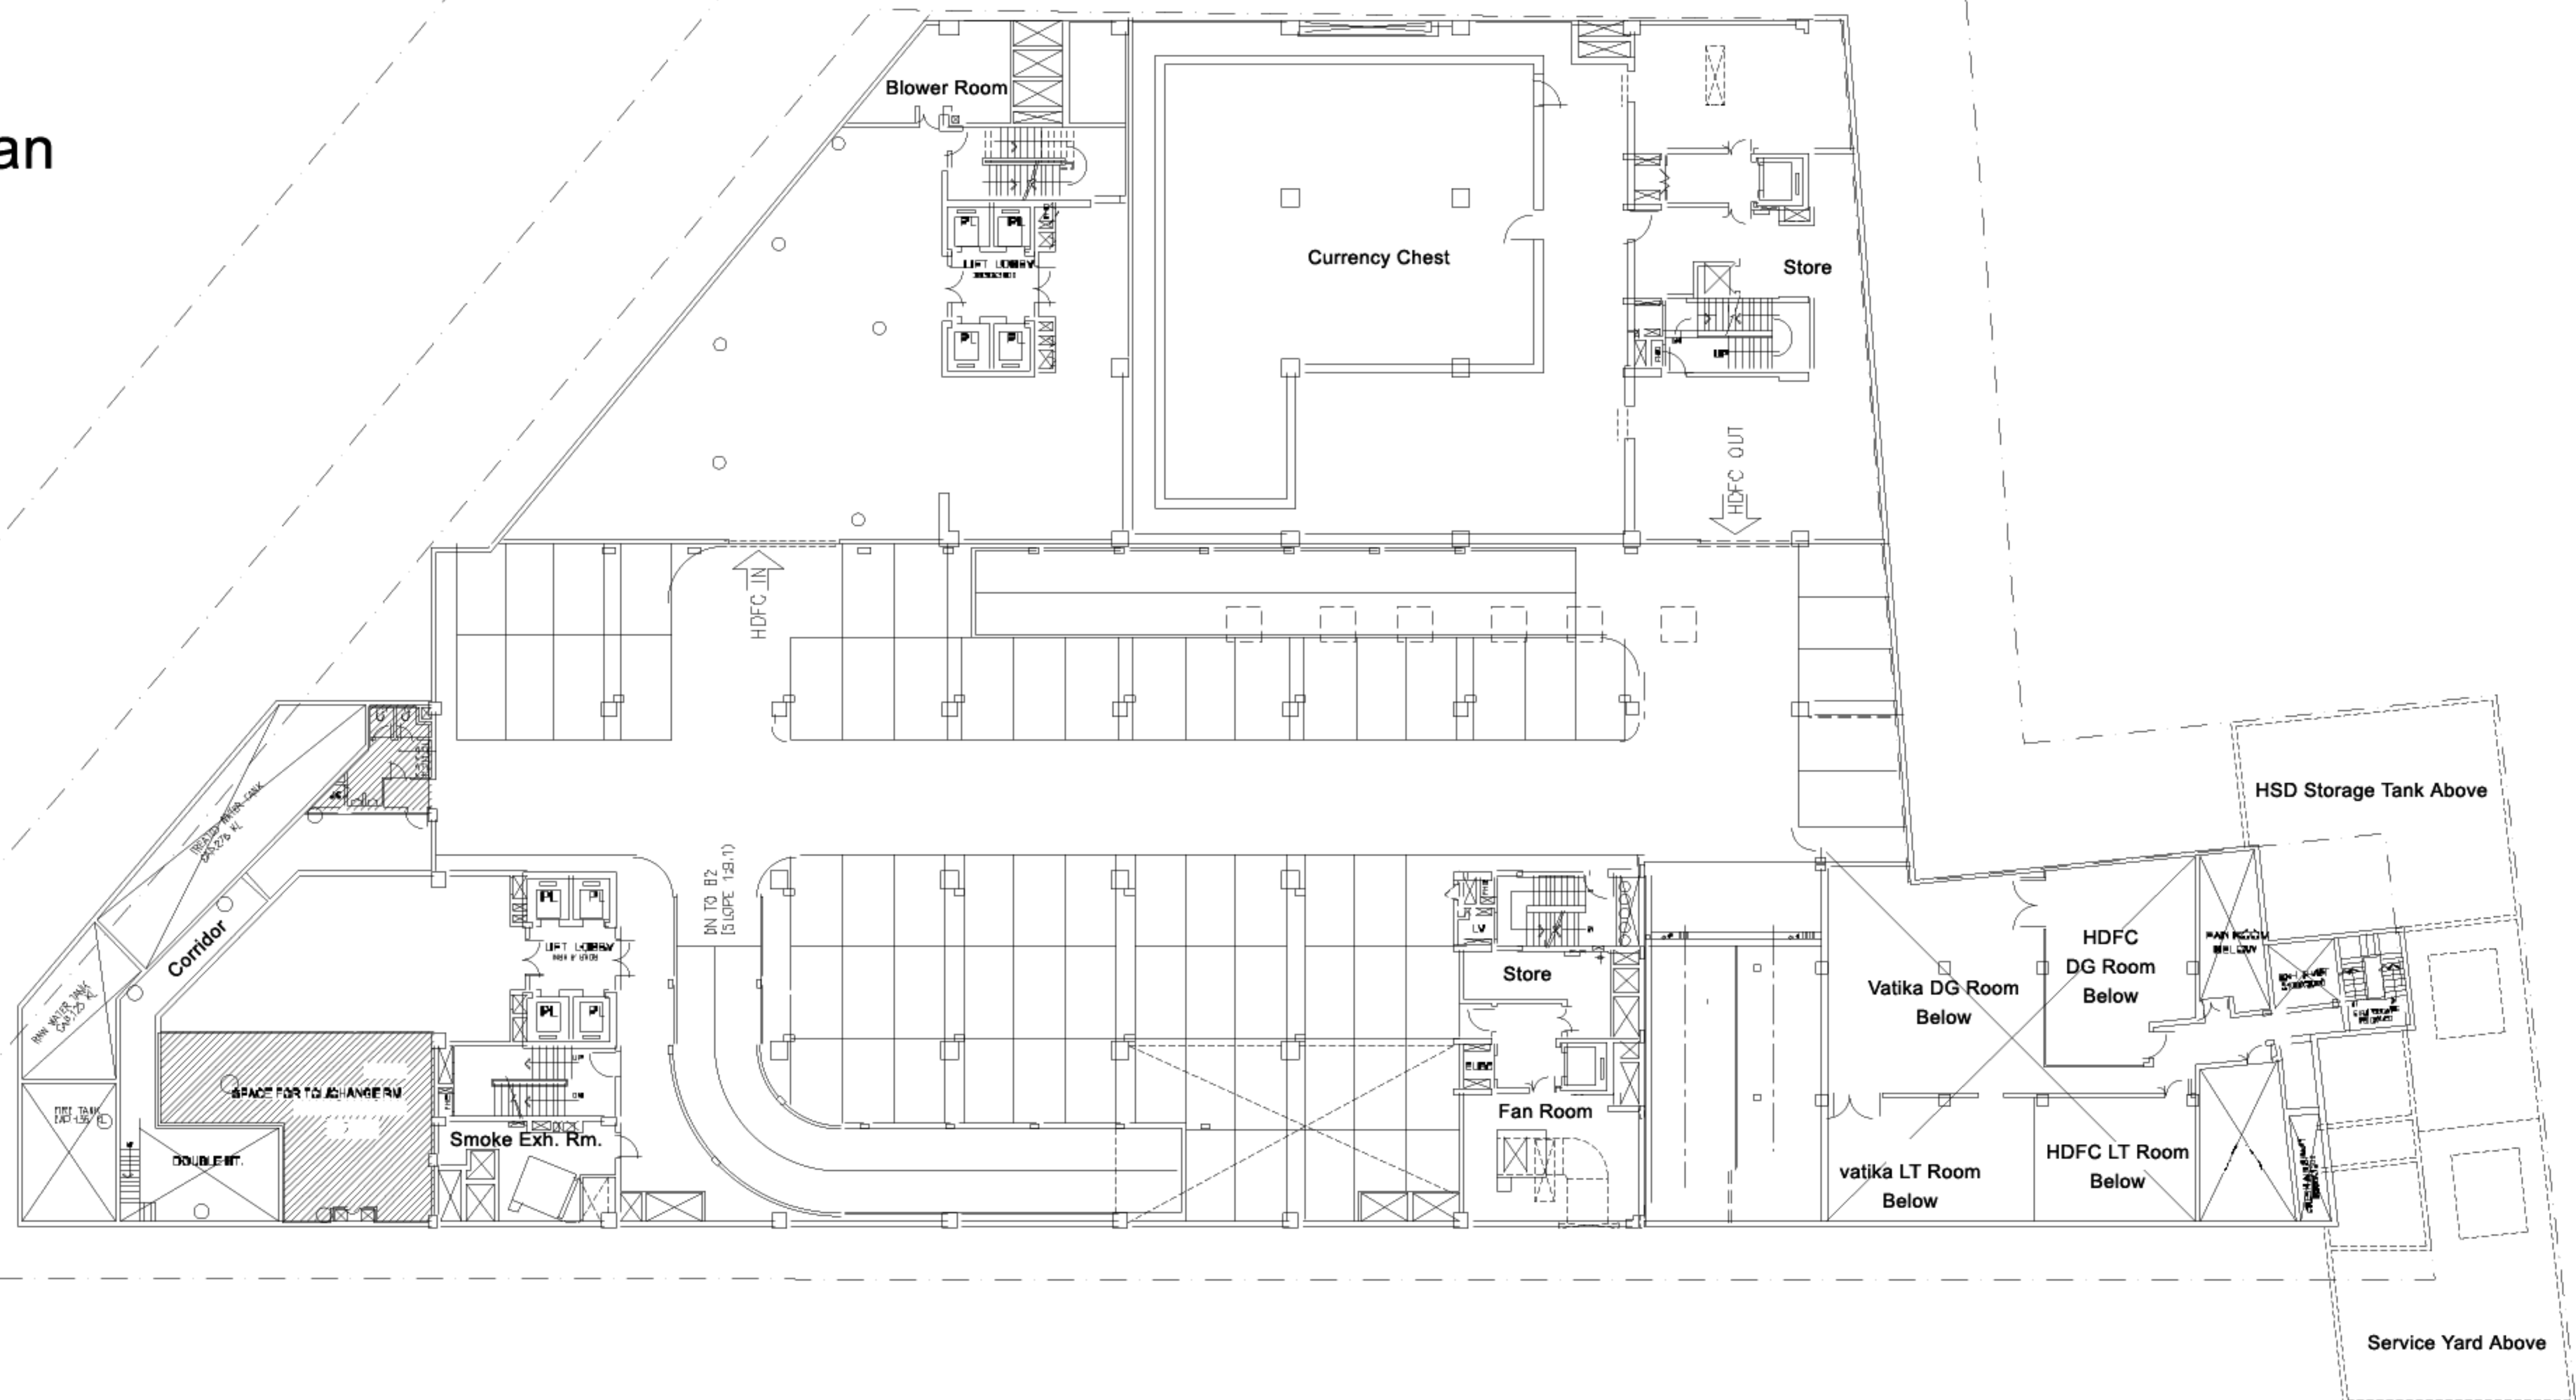

www.Zricks.com

Vatika Atrium Ground Floor Plan

Vatika Artium First Basement Floor Plan

Vatika Atrium Fourth Floor Plan

Vatika Atrium Fifth Floor Plan

Vatika Atrium Sixth Floor Plan

Vatika Atrium Site Layout Plan

Not to scale

Distances from: Golf Course - 0.75 km, Patrol House - 2.5 km, IFFCO chowk - 7 km (approximate distances)

www.Zricks.com