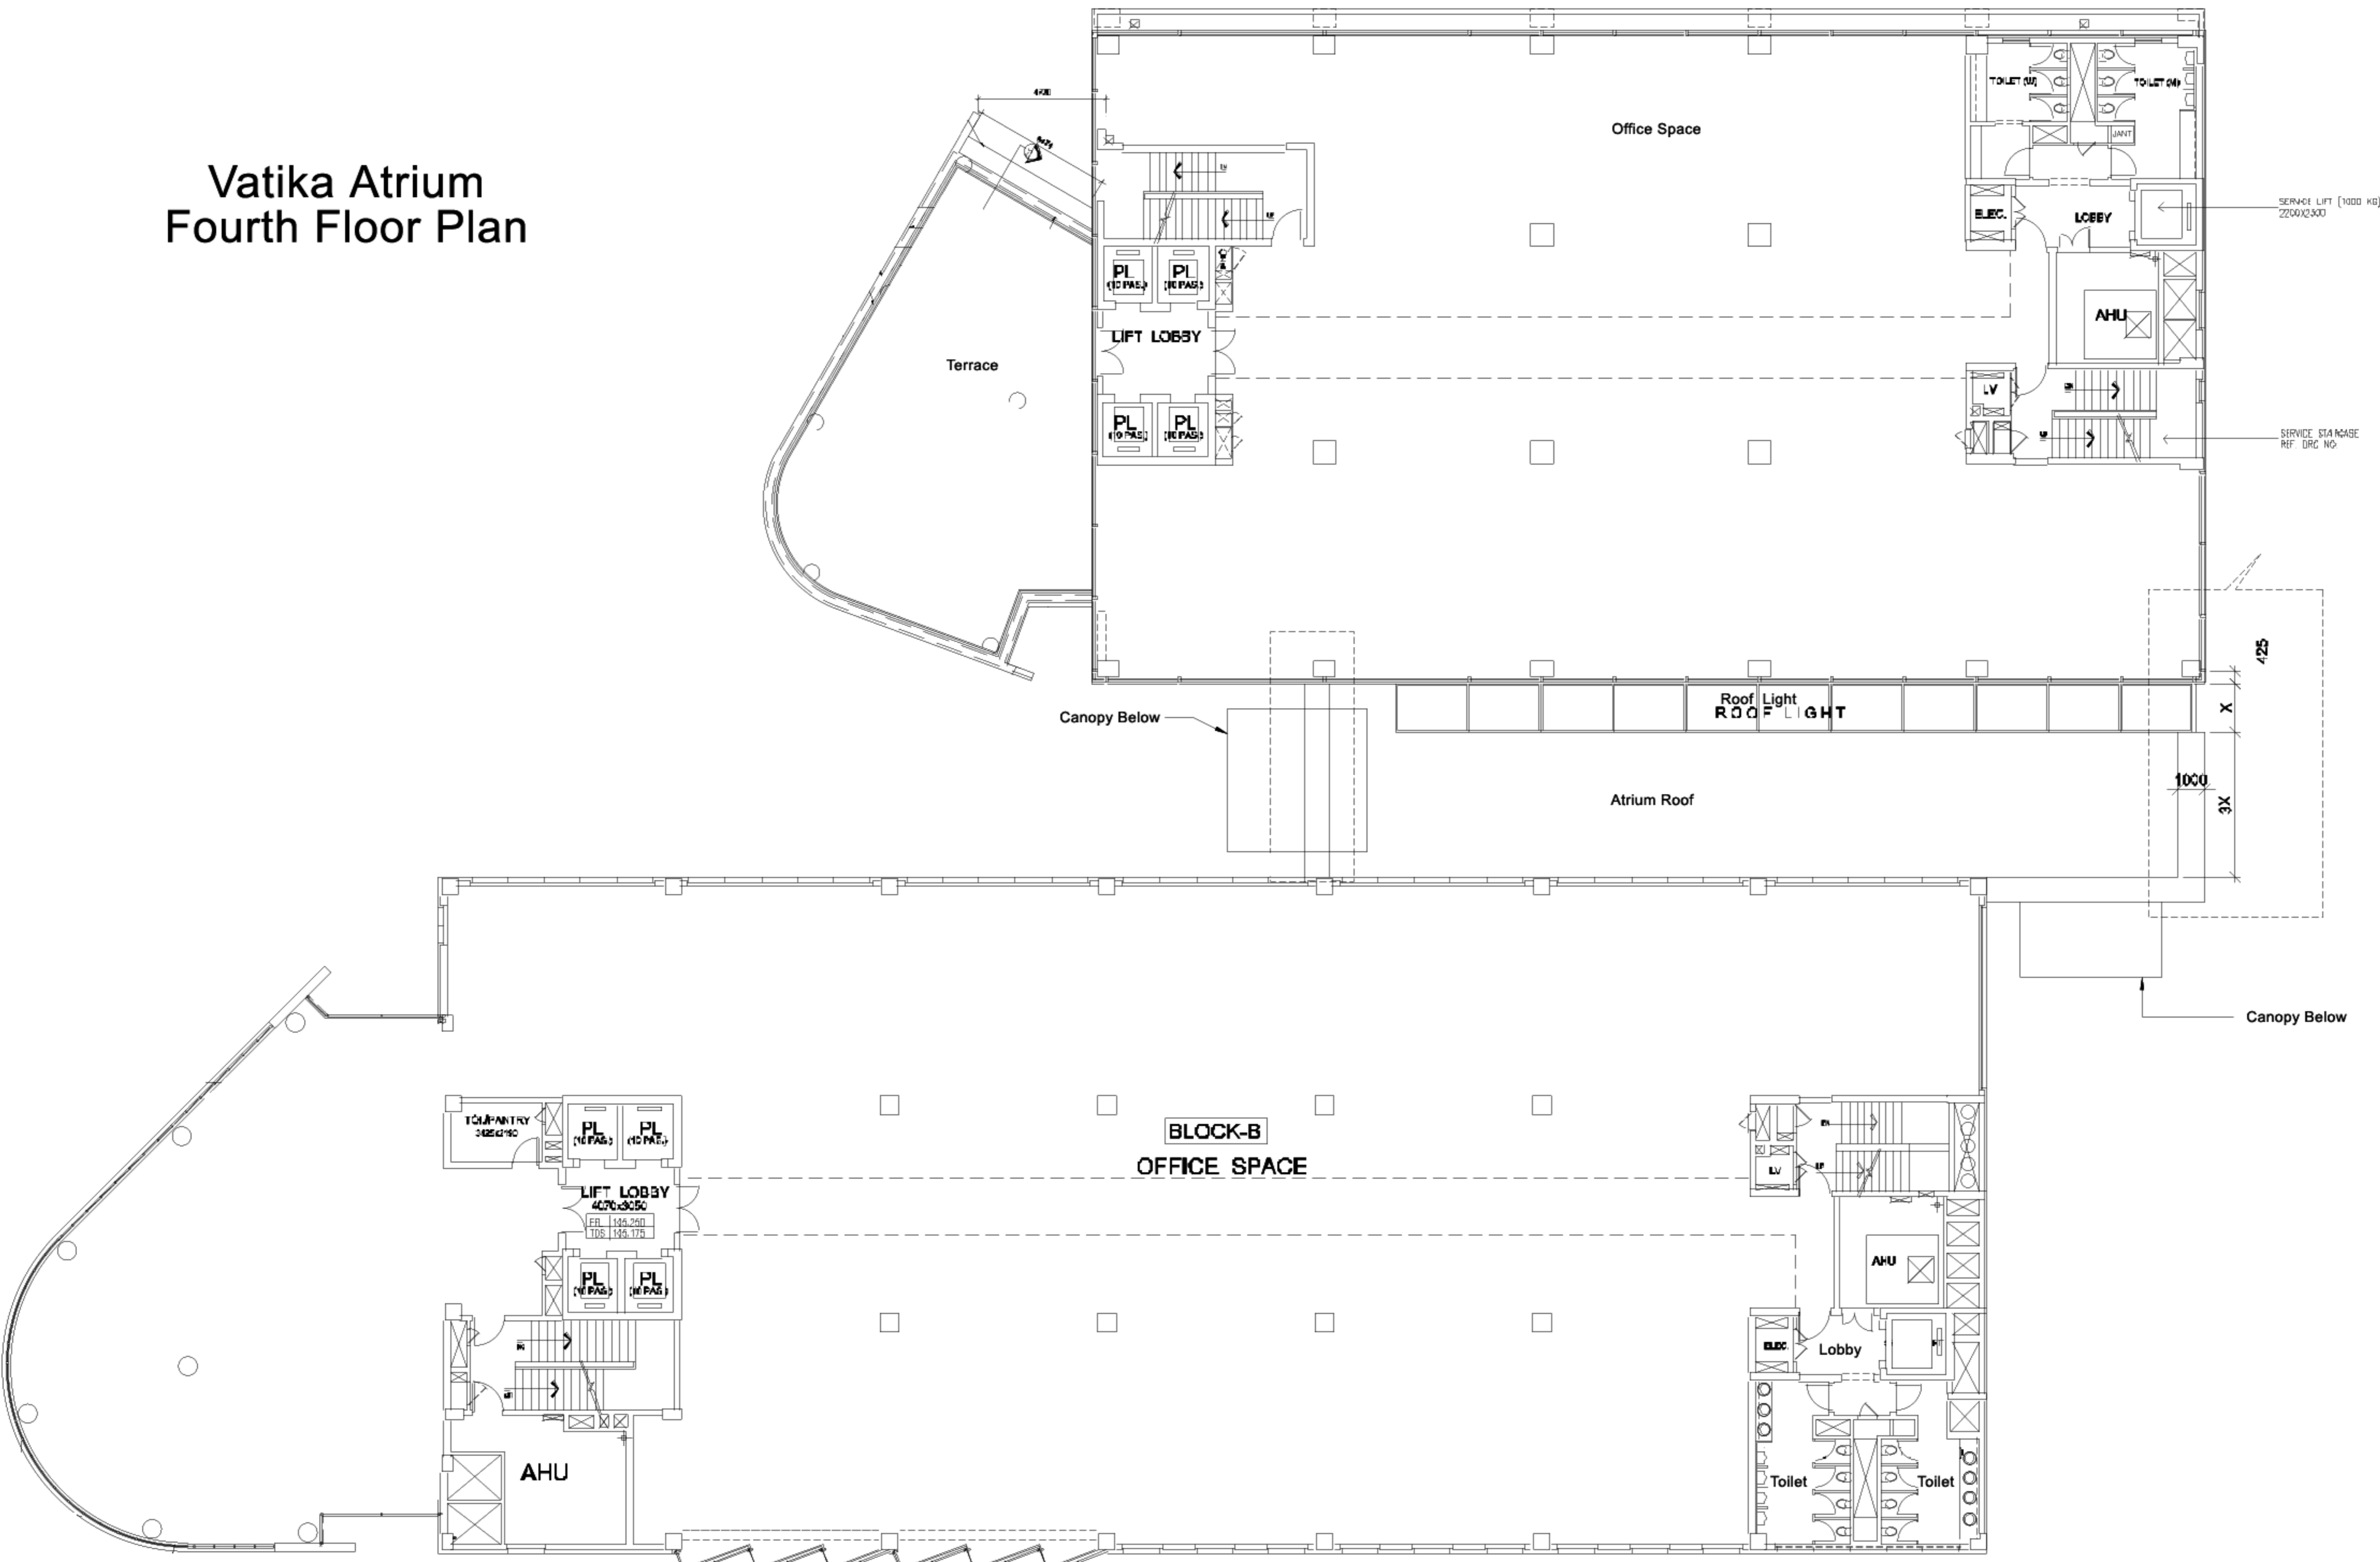

www.Zricks.com

Vatika Atrium Ground Floor Plan

Vatika Artium First Basement Floor Plan

Vatika Atrium Fourth Floor Plan

Vatika Atrium Fifth Floor Plan

Vatika Atrium Sixth Floor Plan

Vatika Atrium Site Layout Plan

Not to scale

Distances from: Golf Course - 0.75 km, Patrol House - 2.5 km, IFFCO chowk - 7 km (approximate distances)

www.Zricks.com