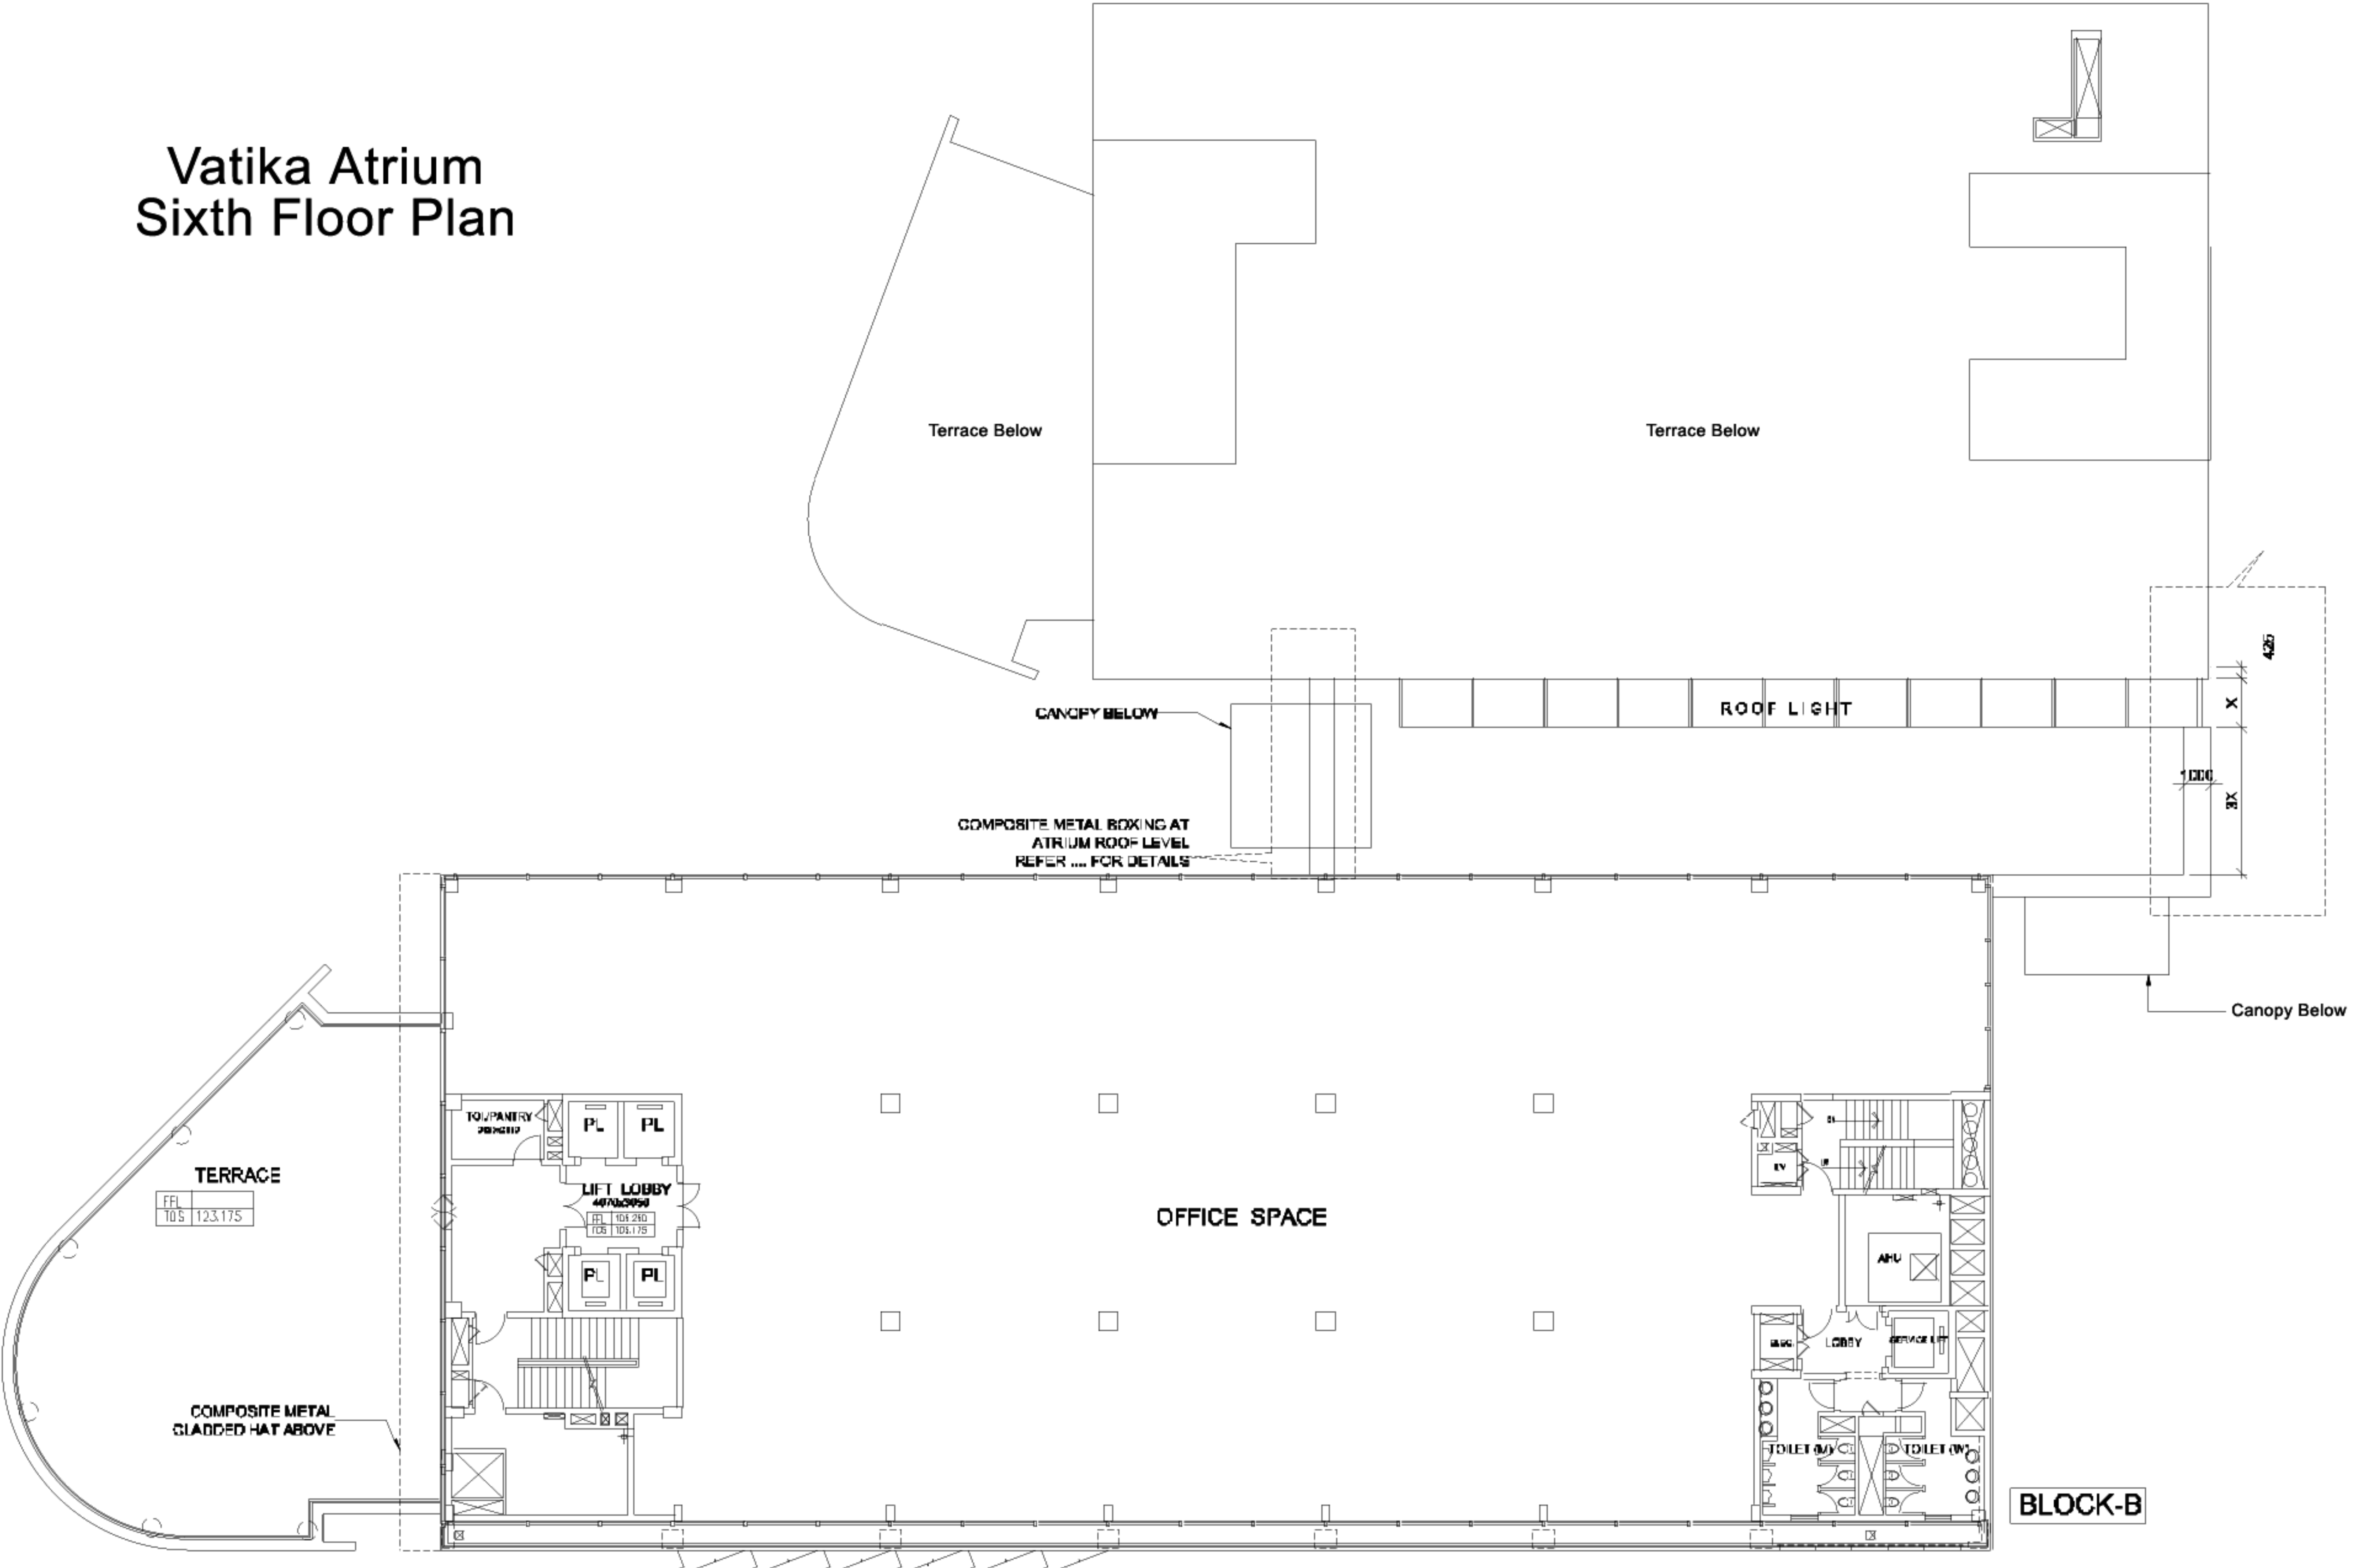

www.Zricks.com

Vatika Atrium Ground Floor Plan

Vatika Artium First Basement Floor Plan

Vatika Atrium Fourth Floor Plan

Vatika Atrium Fifth Floor Plan

Vatika Atrium Sixth Floor Plan

Vatika Atrium Site Layout Plan

Not to scale

Distances from: Golf Course - 0.75 km, Patrol House - 2.5 km, IFFCO chowk - 7 km (approximate distances)

www.Zricks.com