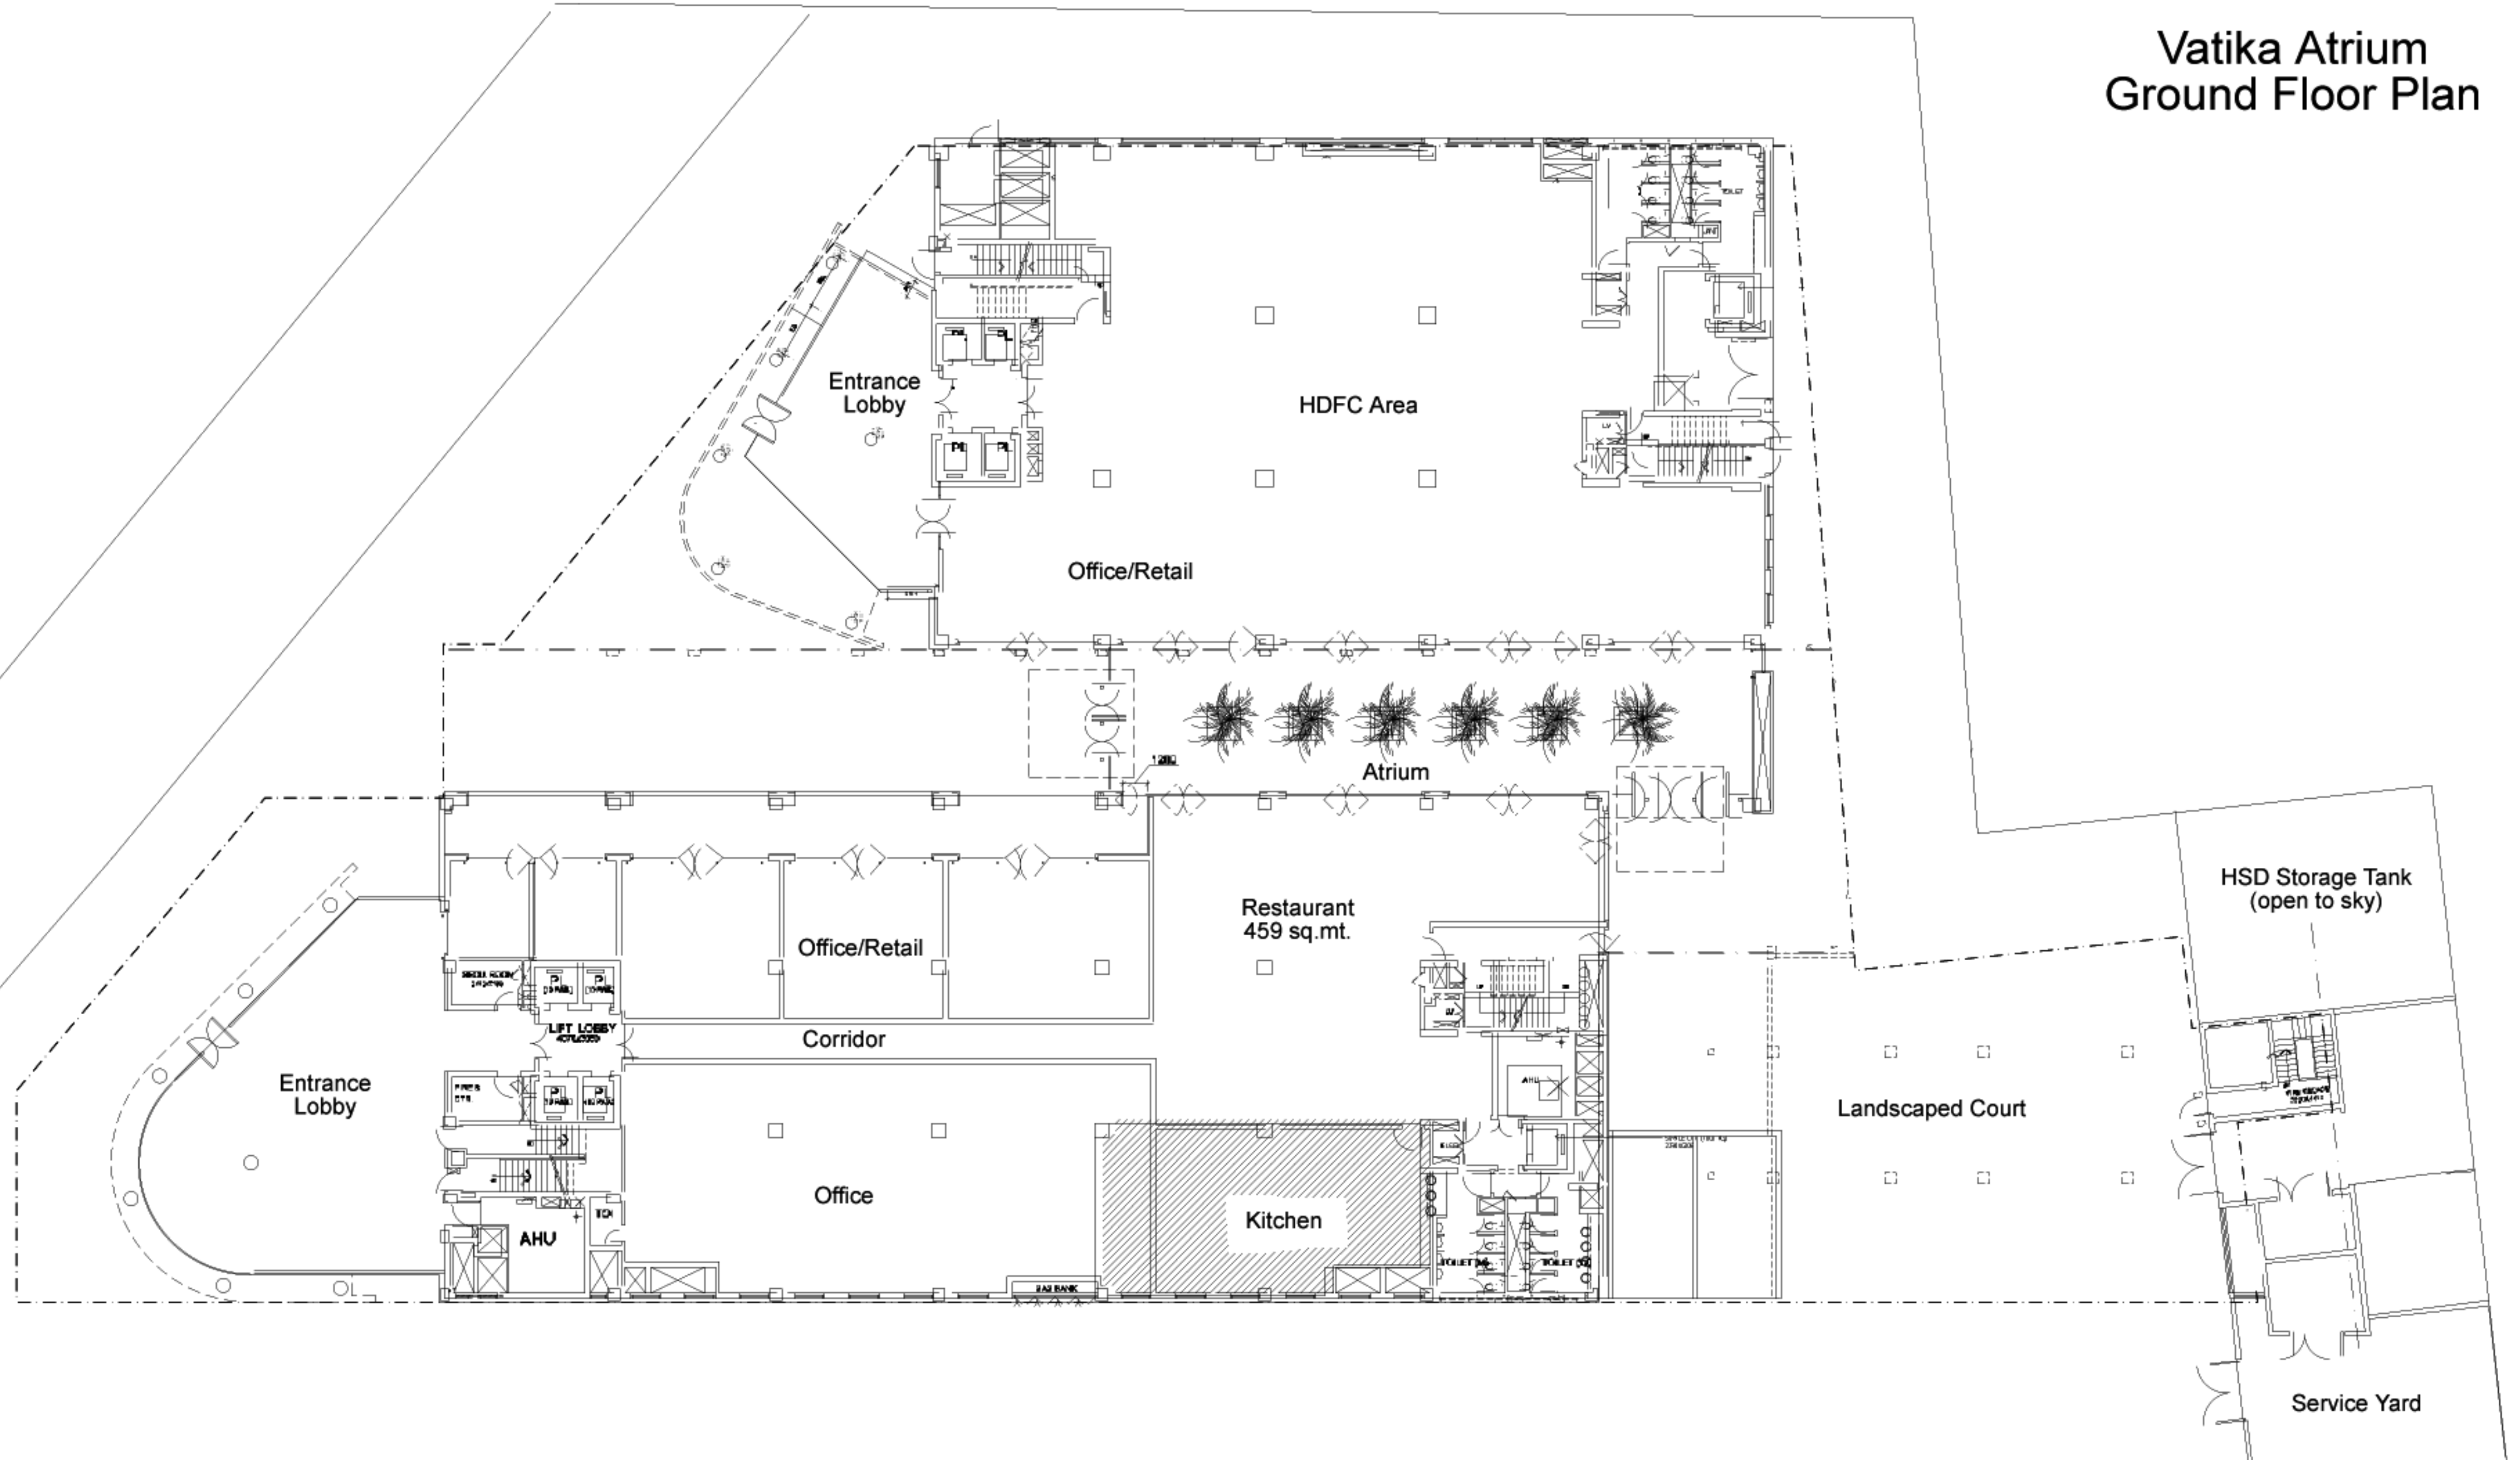

www.Zricks.com

Vatika Atrium Ground Floor Plan

Vatika Artium First Basement Floor Plan

Vatika Atrium Fourth Floor Plan

Vatika Atrium Fifth Floor Plan

Vatika Atrium Sixth Floor Plan

Vatika Atrium Site Layout Plan

Not to scale

Distances from: Golf Course - 0.75 km, Patrol House - 2.5 km, IFFCO chowk - 7 km (approximate distances)

www.Zricks.com