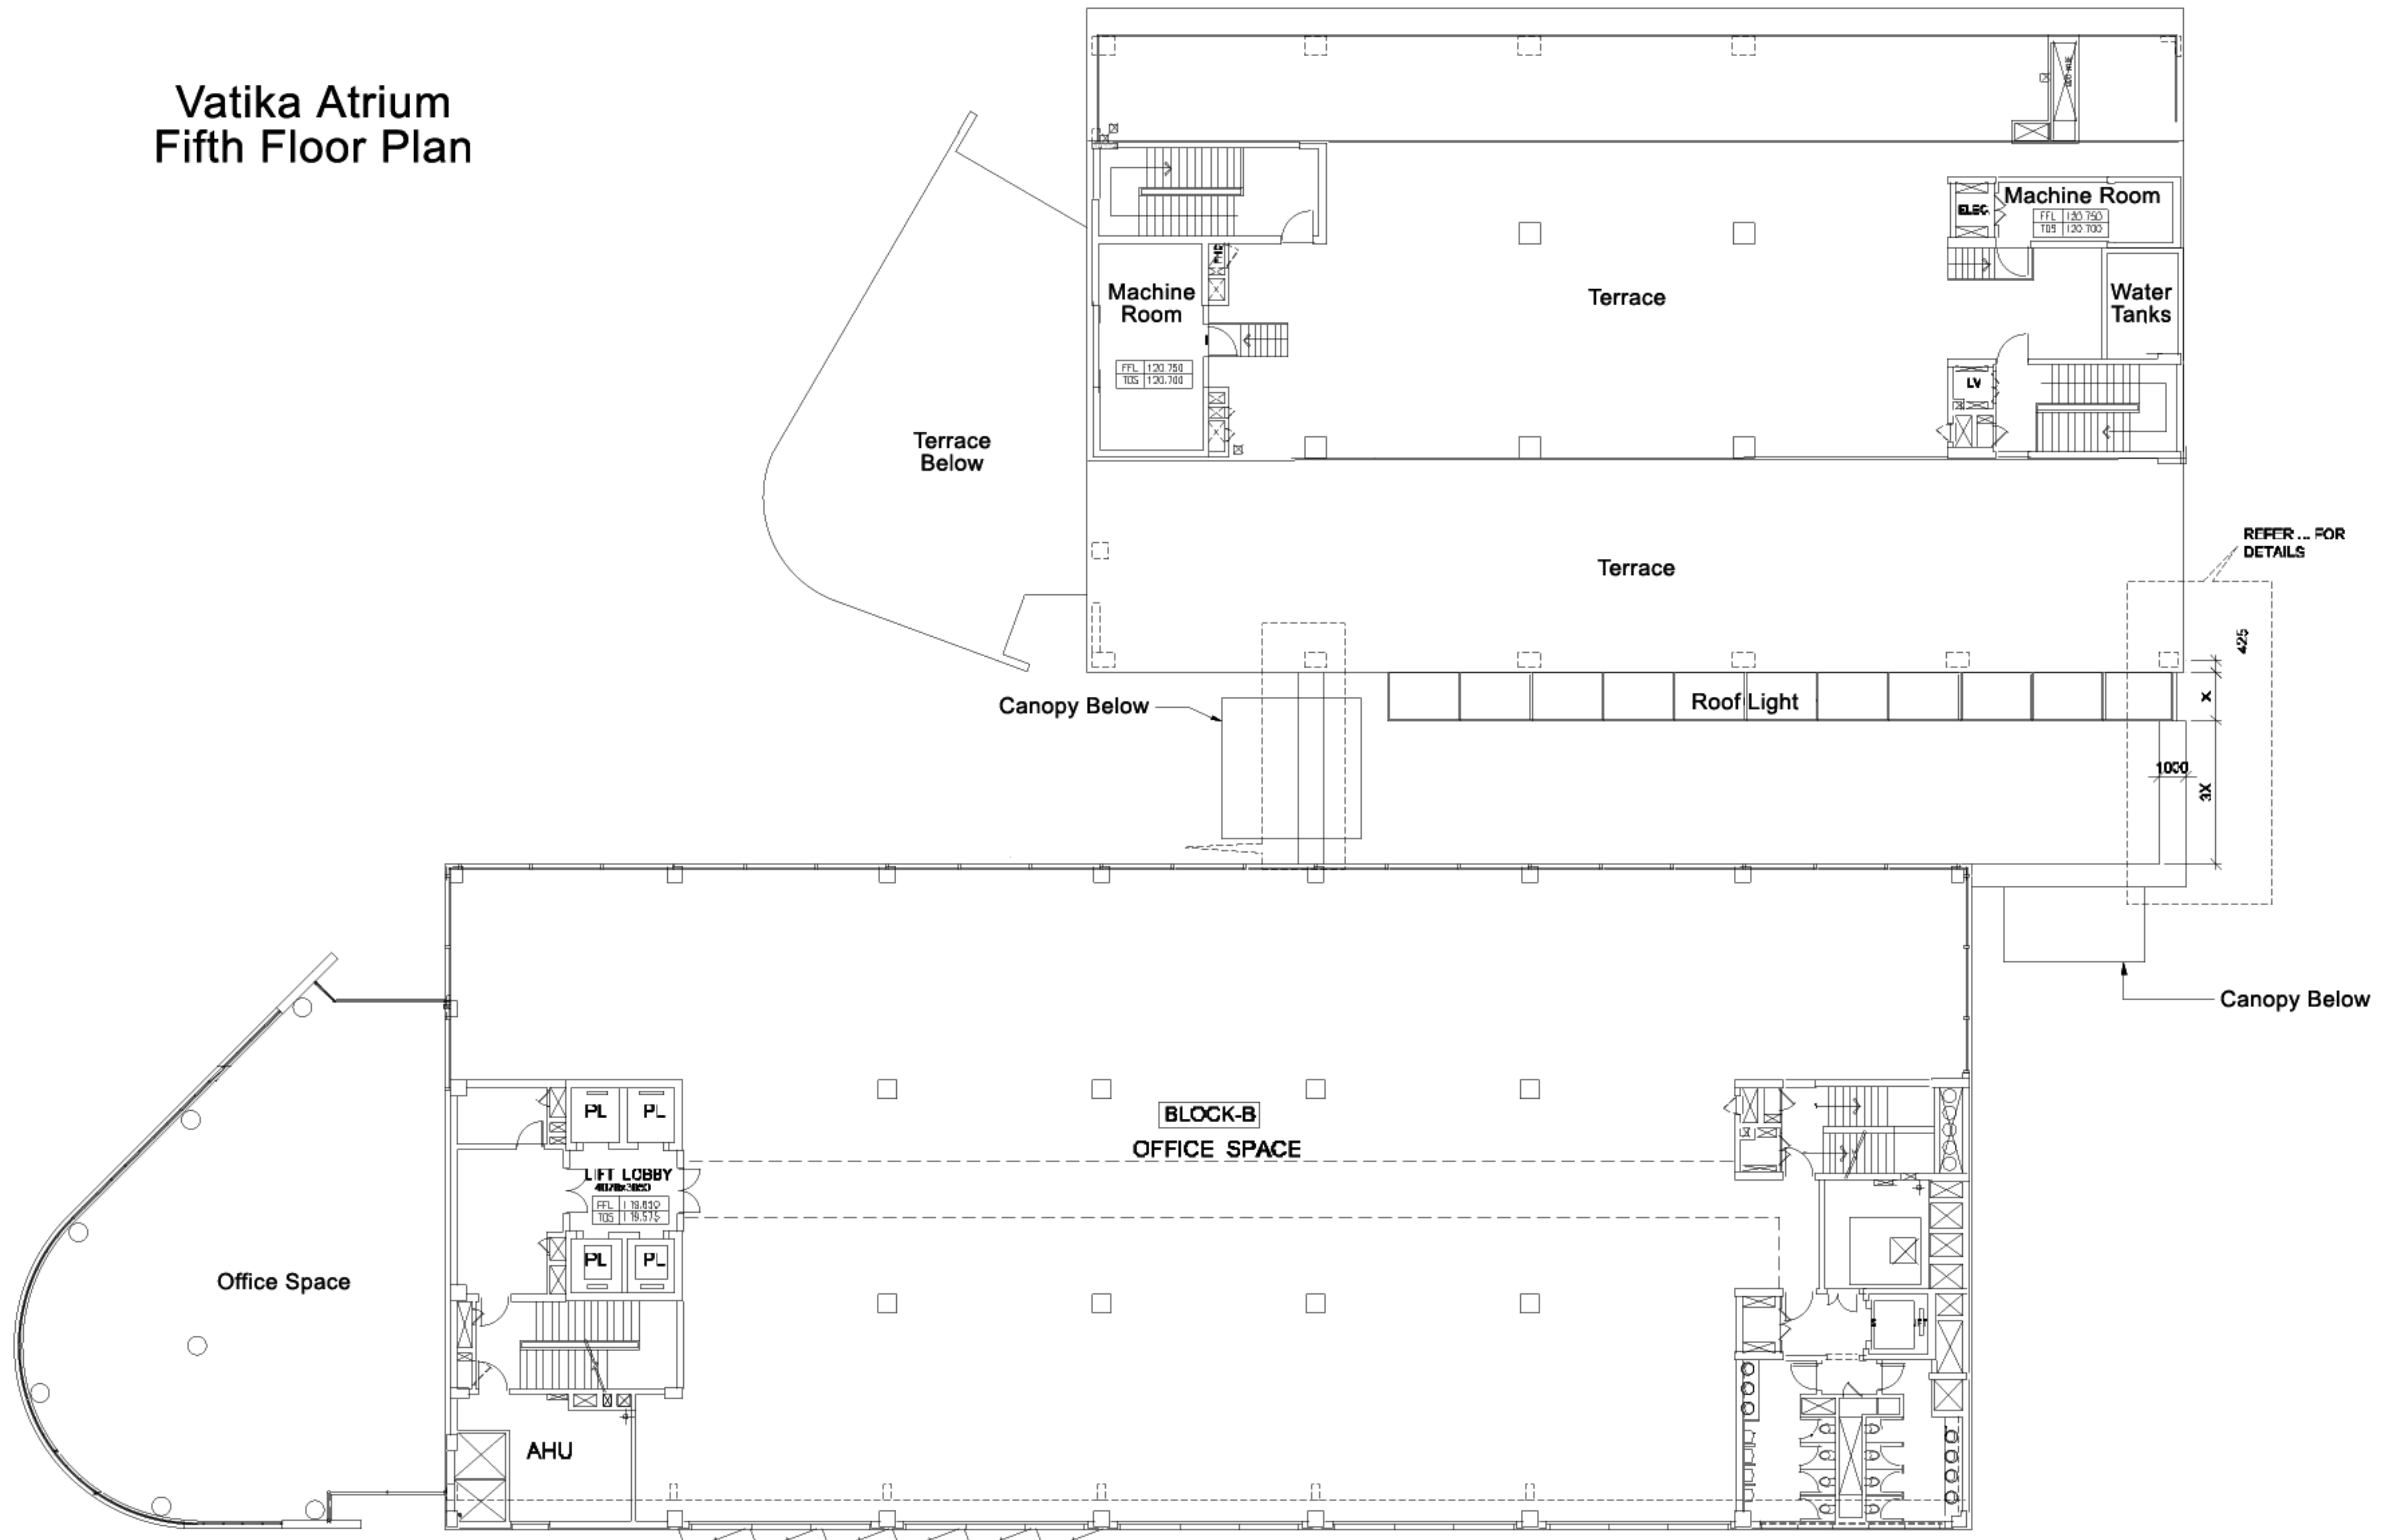

www.Zricks.com

Vatika Atrium Ground Floor Plan

Vatika Artium First Basement Floor Plan

Vatika Atrium Fourth Floor Plan

Vatika Atrium Fifth Floor Plan

Vatika Atrium Sixth Floor Plan

Vatika Atrium Site Layout Plan

Not to scale

Distances from: Golf Course - 0.75 km, Patrol House - 2.5 km, IFFCO chowk - 7 km (approximate distances)

www.Zricks.com