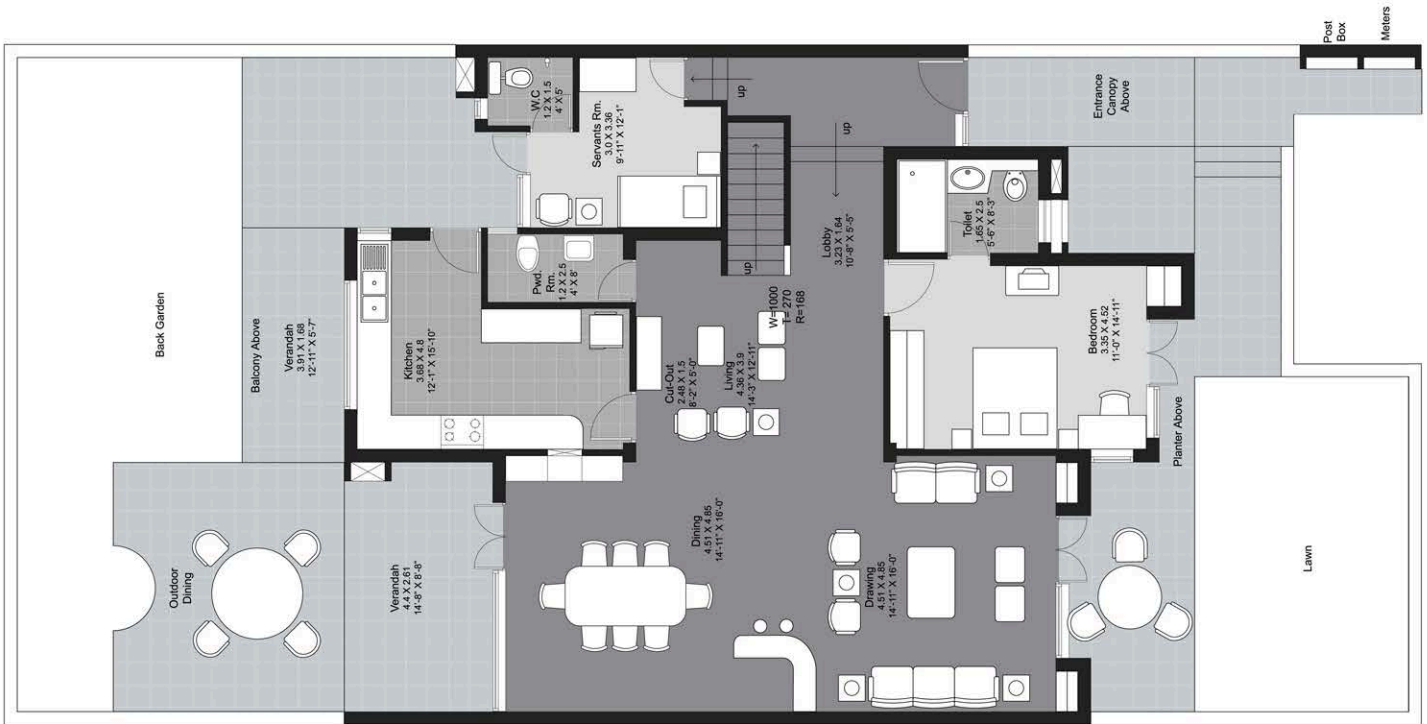

Villa D1 - Simplex | 200sqm

Ground Floor

Terrace Floor

Villa D2 - Duplex | 200sqm

First Floor

Terrace Floor

Villa C2 - Duplex | 300sqm
Ground Floor

First Floor

Villa C1 - Simplex | 300sqm
Ground Floor

Terrace Floor

Villa D2 - Duplex | 200sqm
Ground Floor

www.unitechgroup.com

www.Zricks.com

Floor plans

Aspen Greens, Nirvana Country, Gurgaon

Villa C2 - Duplex | 300sqm