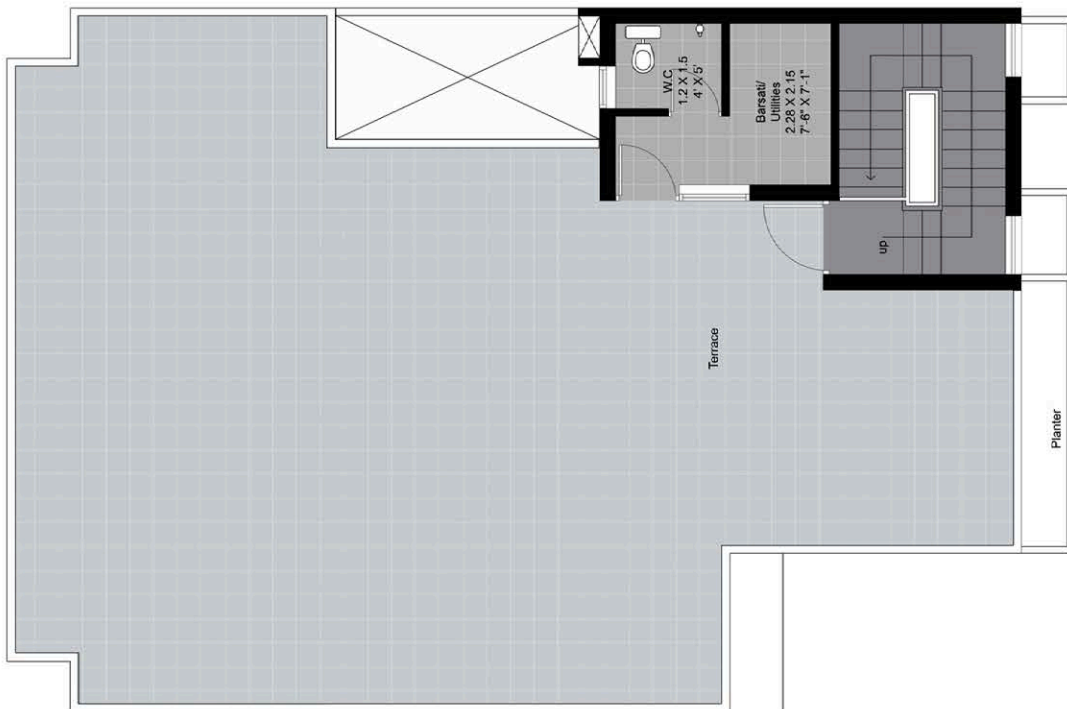

www.Zricks.com

**NIRVANA COUNTRY HOUSING
ASPEN GREENS**

SITE PLAN

C - TYPE HOUSES

- SINGLE STOREY HOUSE
- DOUBLE STOREY HOUSE

- STANDARD PLOTS
- NON - STANDARD PLOTS

D - TYPE HOUSES

- SINGLE STOREY HOUSE
- DOUBLE STOREY HOUSE

Villa D1 - Simplex | 200sqm

Ground Floor

Terrace Floor

Villa D2 - Duplex | 200sqm

First Floor

Terrace Floor

Villa C2 - Duplex | 300sqm
Ground Floor

First Floor