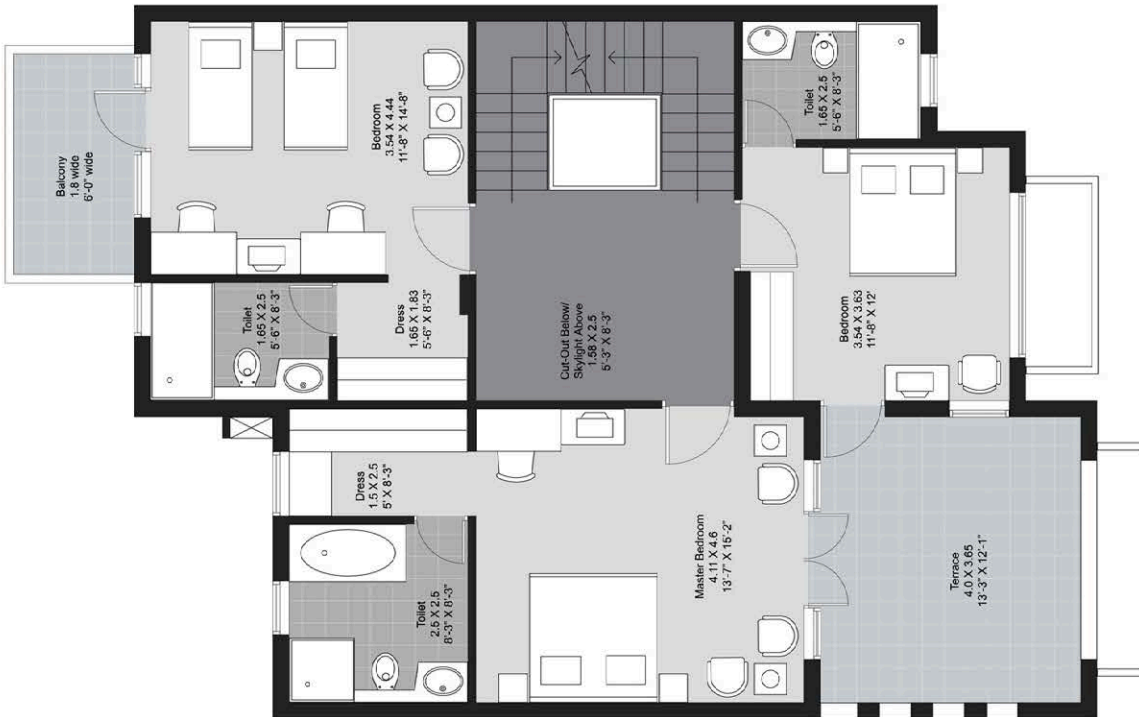

Villa D1 - Simplex | 200sqm

Ground Floor

Terrace Floor

Villa D2 - Duplex | 200sqm

First Floor

Terrace Floor

Villa C2 - Duplex | 300sqm
Ground Floor

First Floor

Villa C1 - Simplex | 300sqm
Ground Floor

Terrace Floor

Villa D2 - Duplex | 200sqm
Ground Floor

www.unitechgroup.com

www.Zricks.com

Floor plans

Aspen Greens, Nirvana Country, Gurgaon

Villa C2 - Duplex | 300sqm