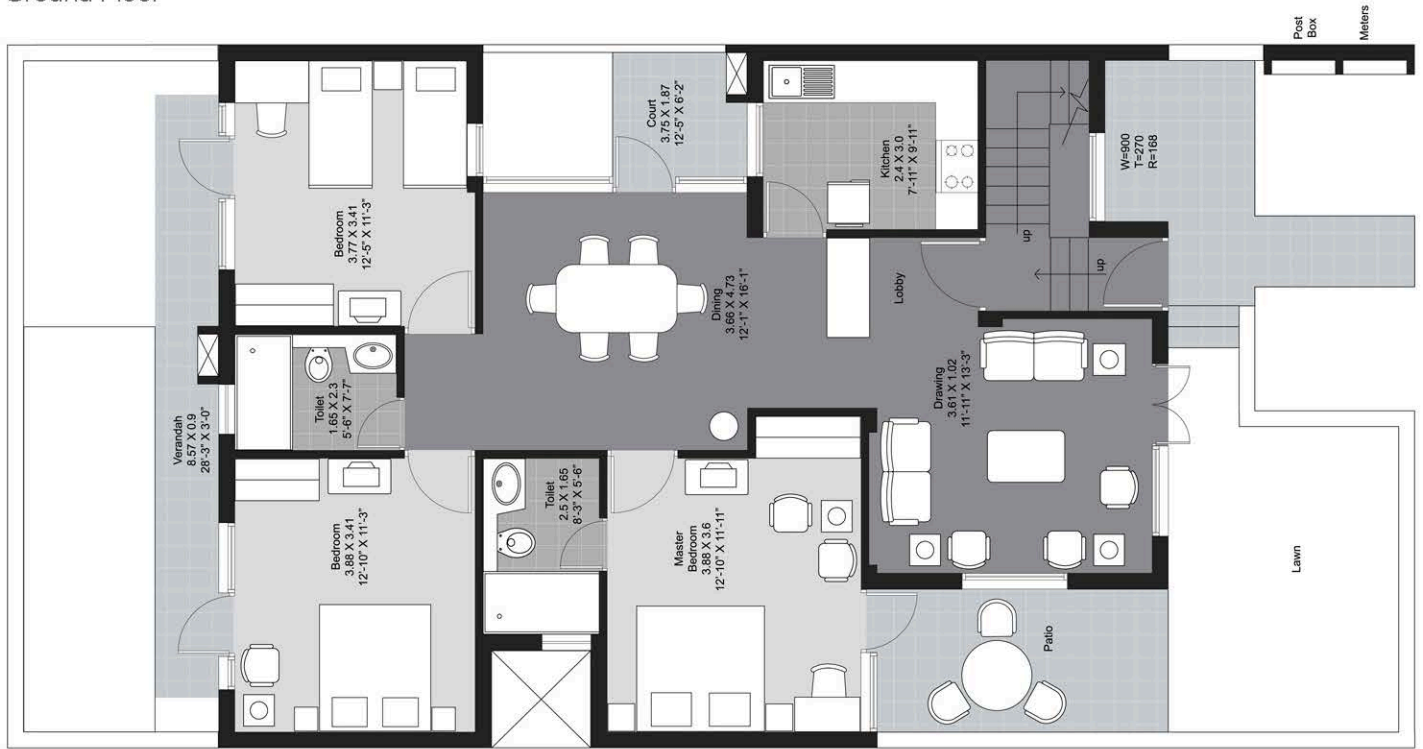

www.Zricks.com

**NIRVANA COUNTRY HOUSING
ASPEN GREENS**

SITE PLAN

C - TYPE HOUSES

- SINGLE STOREY HOUSE
- DOUBLE STOREY HOUSE

- STANDARD PLOTS
- NON - STANDARD PLOTS

D - TYPE HOUSES

- SINGLE STOREY HOUSE
- DOUBLE STOREY HOUSE

Villa D1 - Simplex | 200sqm

Ground Floor

Terrace Floor

Villa D2 - Duplex | 200sqm

First Floor

Terrace Floor

Villa C2 - Duplex | 300sqm
Ground Floor

First Floor

Villa C1 - Simplex | 300sqm
Ground Floor

Terrace Floor

Villa D2 - Duplex | 200sqm
Ground Floor

www.unitechgroup.com

www.Zricks.com

Floor plans

Aspen Greens, Nirvana Country, Gurgaon

Villa C2 - Duplex | 300sqm