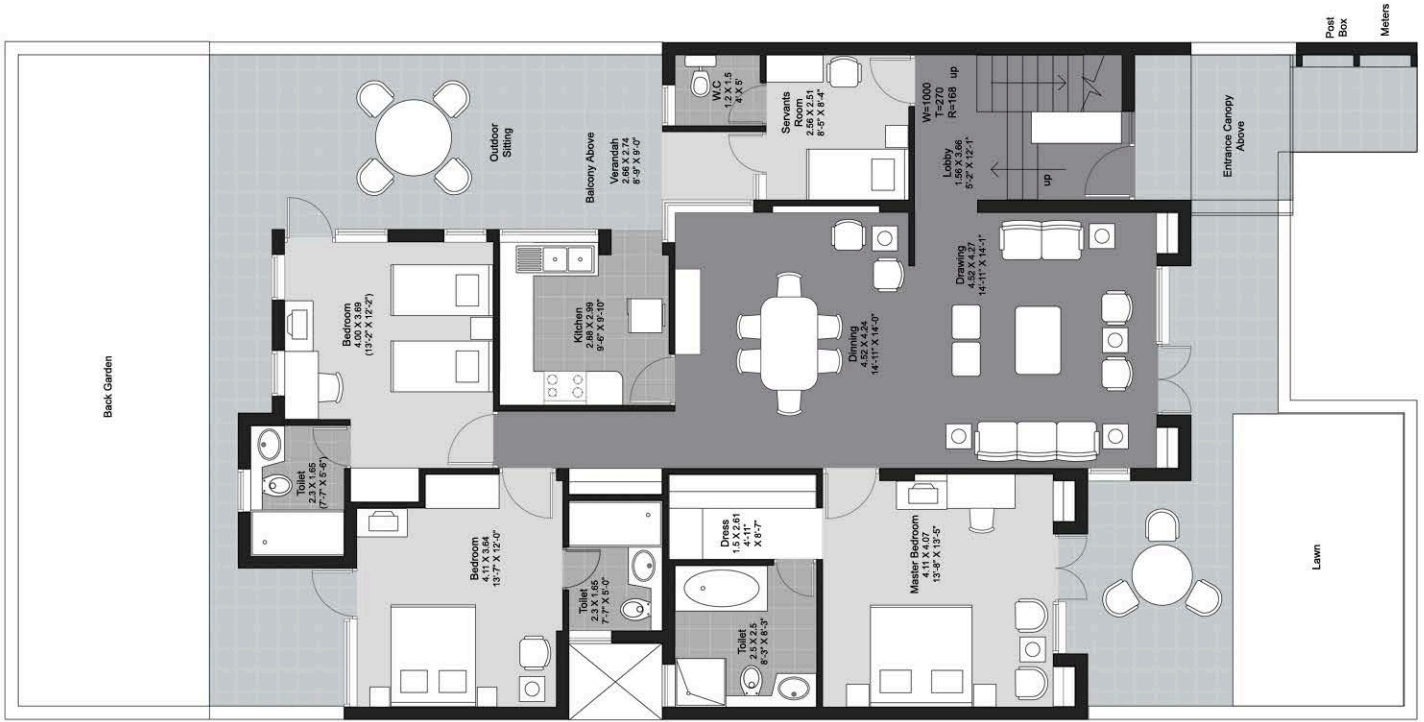

Villa D1 - Simplex | 200sqm

Ground Floor

Terrace Floor

Villa D2 - Duplex | 200sqm

First Floor

Terrace Floor

Villa C2 - Duplex | 300sqm
Ground Floor

First Floor

Villa C1 - Simplex | 300sqm
Ground Floor

Terrace Floor

Villa D2 - Duplex | 200sqm
Ground Floor

www.unitechgroup.com

www.Zricks.com

Floor plans

Aspen Greens, Nirvana Country, Gurgaon

Villa C2 - Duplex | 300sqm