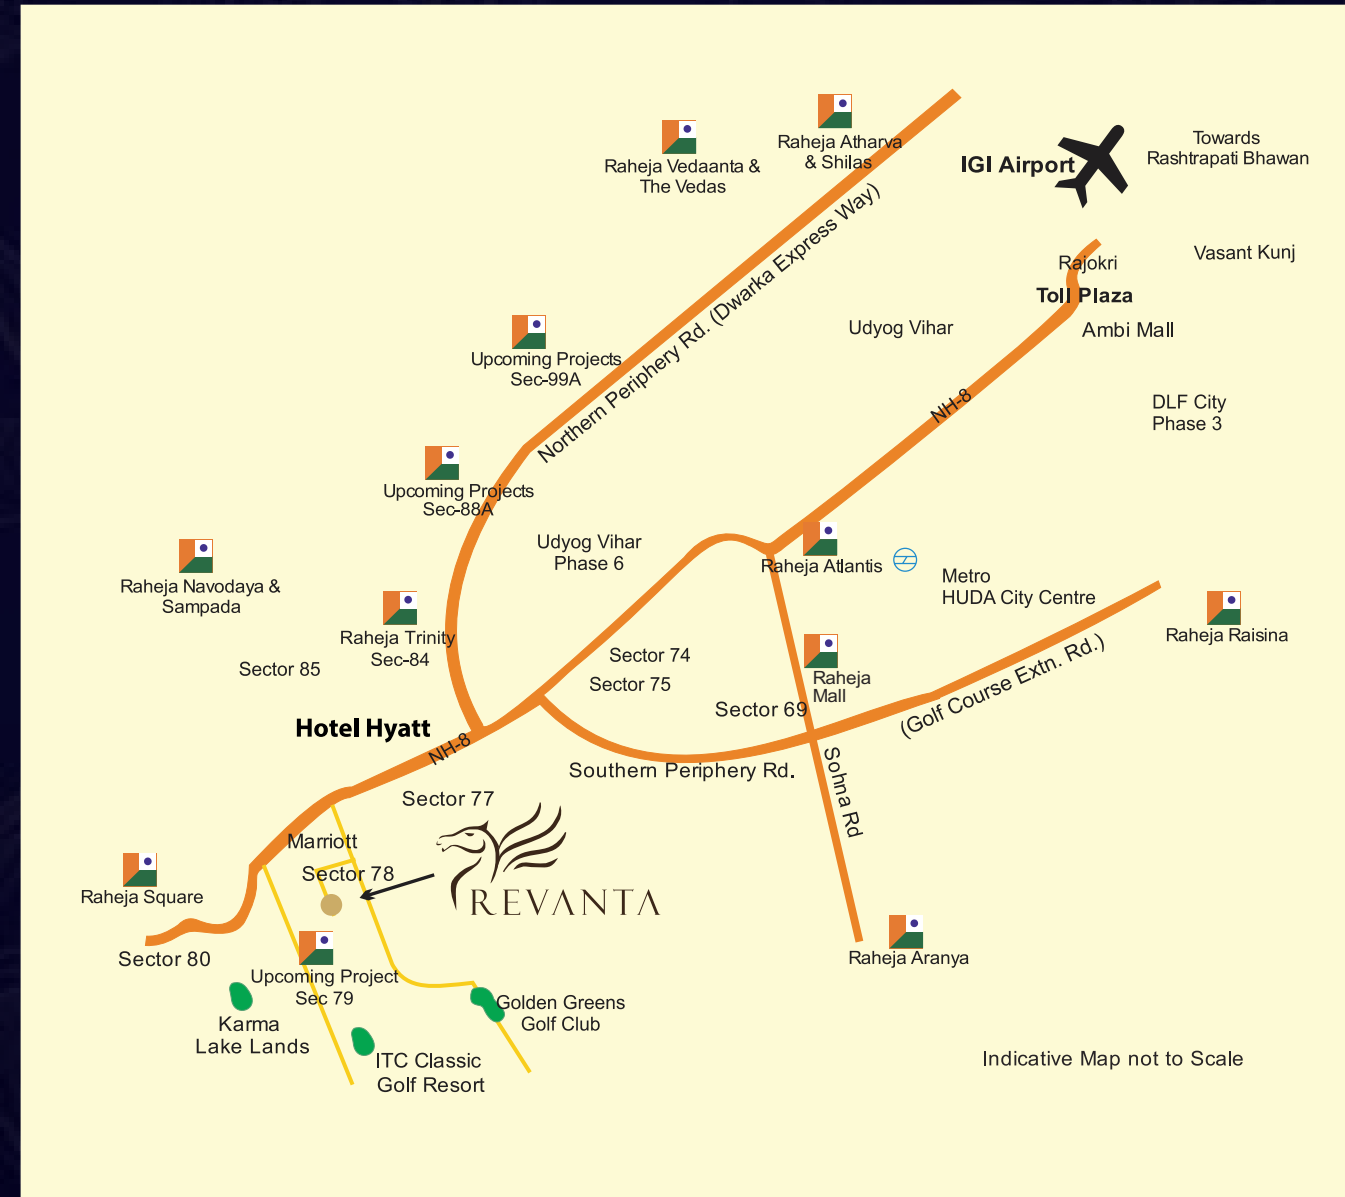

LOCATION

Revanta Royalty Tapas Townhouses

Revanta Royalty Surya Towers

www.Zricks.com

LUXURY HOMES WITH
WORLD'S FINEST
SPECIFICATIONS.