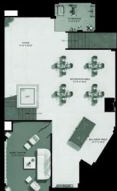

Ultra spacious luxury villas available in 300 and 500 sq. yard sizes.

ZRICH

comfort unrivalled!

Blend in with the artistically done
master bedroom displaying an evolved
aesthetic sense. Fall in love with the
state of the art attached bathroom
complete with classy tiles. Expand
your imagination in the great modular
kitchen stacked with every possible
amenity. Walk in your ultra rich, ultra
modern designer wardrobe. Experience
a comfort that's simply matchless.
Ultra rich interiors complete with
designer amenities.

a console.

ZRICKS
BY THE WAY

Floor Plans
307 sq. ft.

Lower Ground Floor

Ground Floor

Floor Plans
307 sq. yd.

Second Floor

First Floor