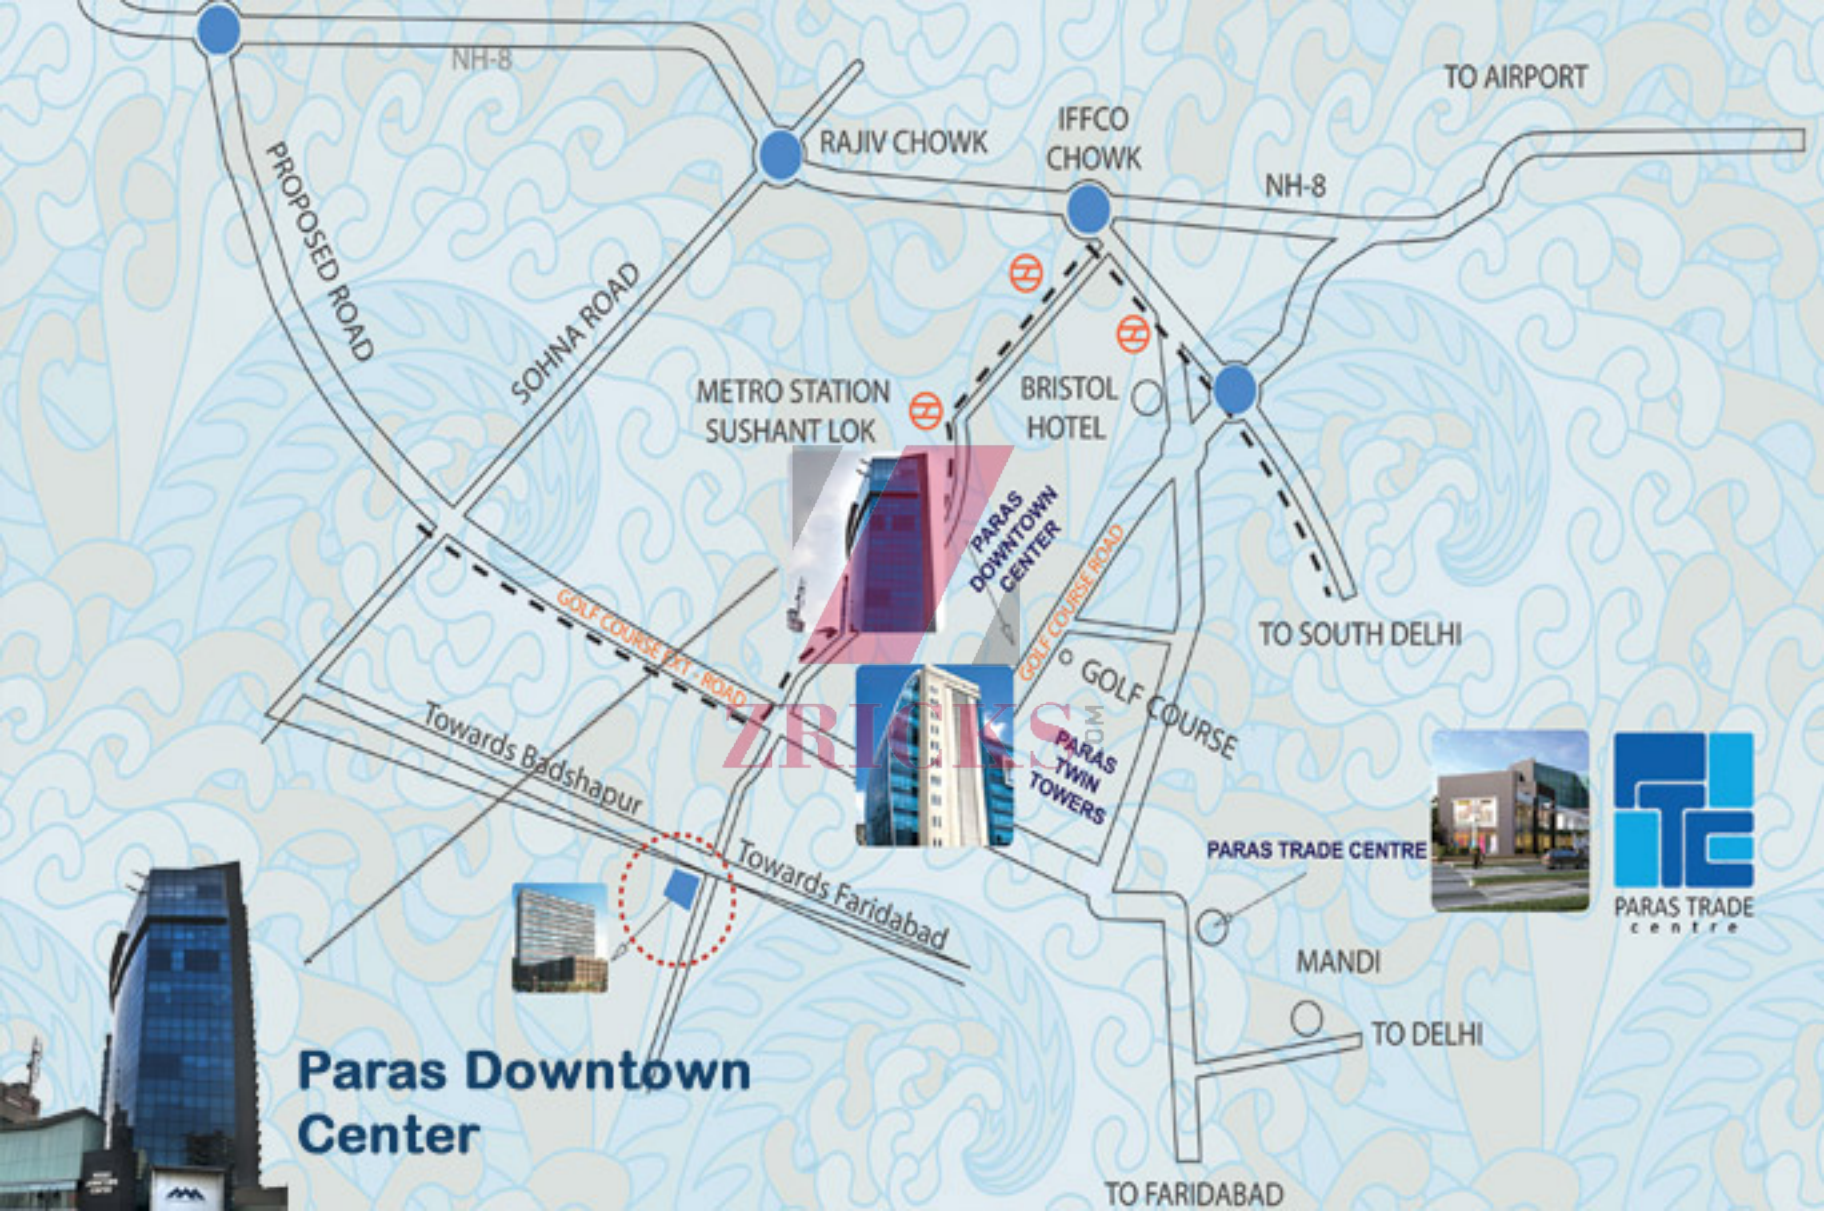

Augusta Point

Pioneer Urban Land & Infrastructure Limited

ZRICKS

DLF Golf Course Rd

ING Bank ATM

Park

NH-8

TO AIRPORT

PROPOSED ROAD

SOHNA ROAD

RAJIV CHOWK

IFFCO CHOWK

NH-8

METRO STATION
SUSHANT LOK

BRISTOL
HOTEL

TO SOUTH DELHI

Towards Badshapur

GOLF COURSE EXT - ROAD

PARAS
DOWNTOWN
CENTER

GOLF COURSE ROAD

GOLF COURSE

PARAS
TWIN
TOWERS

PARAS TRADE CENTRE

MANDI

TO DELHI

TO FARIDABAD

ZIRKA

**Paras Downtown
Center**