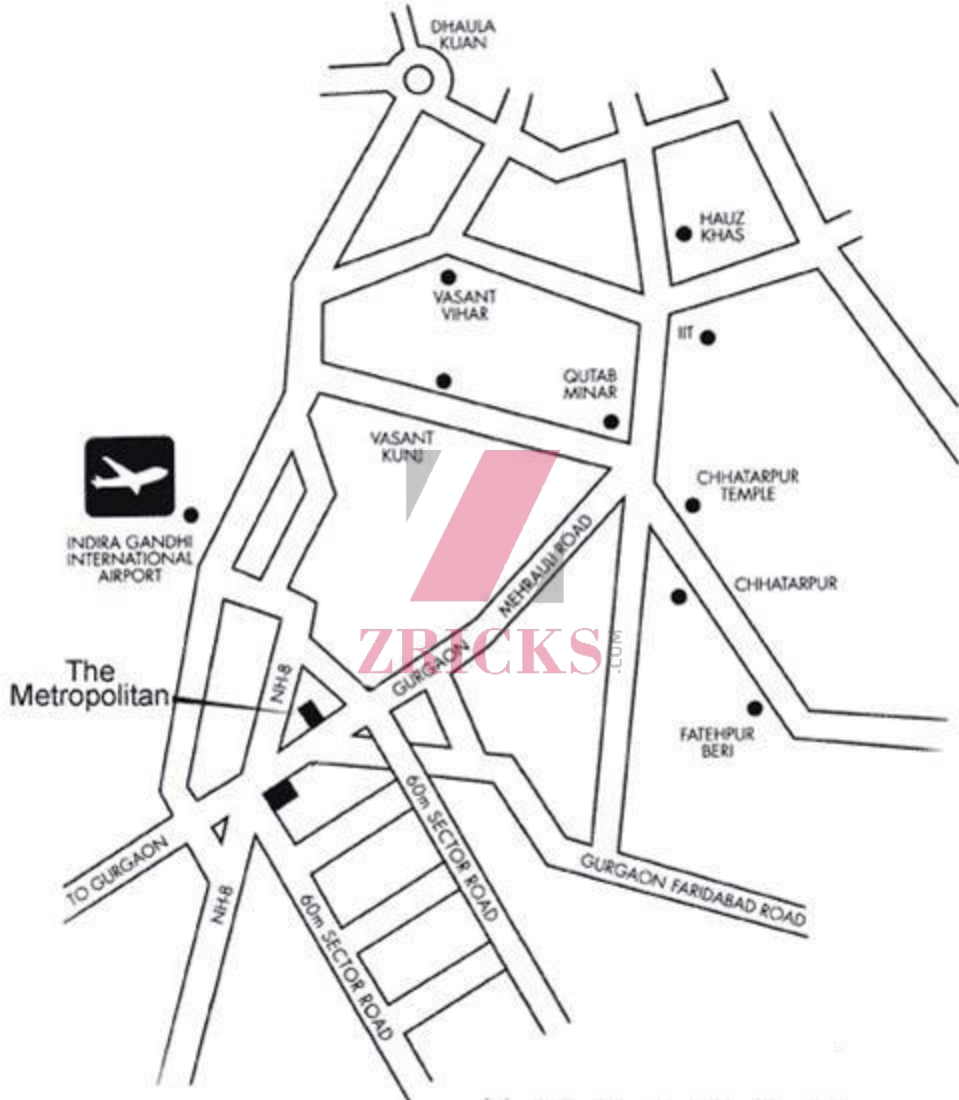

BOSE

91 FM ONLY HITS
91 FM ONLY HITS
91 FM ONLY HITS
91 FM ONLY HITS

McDonald's
McDonald's
McDonald's

LEGEND

- | | | | | | |
|---------------------|--------------------|------------------------|---------------------------|------------------------|------------------------------|
| 1. Entry/Exit | 5. Lift | 9. Restaurant | 13. Electrical room | 17. Road | 21. Service ramp to basement |
| 2. Atrium | 6. Escalators | 10. Departmental store | 14. Garbage chute | 18. Ramps to basement | 22. Dock |
| 3. Retail | 7. Female Restroom | 11. ATM | 15. Lift lobby | 19. Landscape | |
| 4. Access Staircase | 8. Male Restroom | 12. AHU | 16. Fire escape staircase | 20. Lift for Multiplex | |