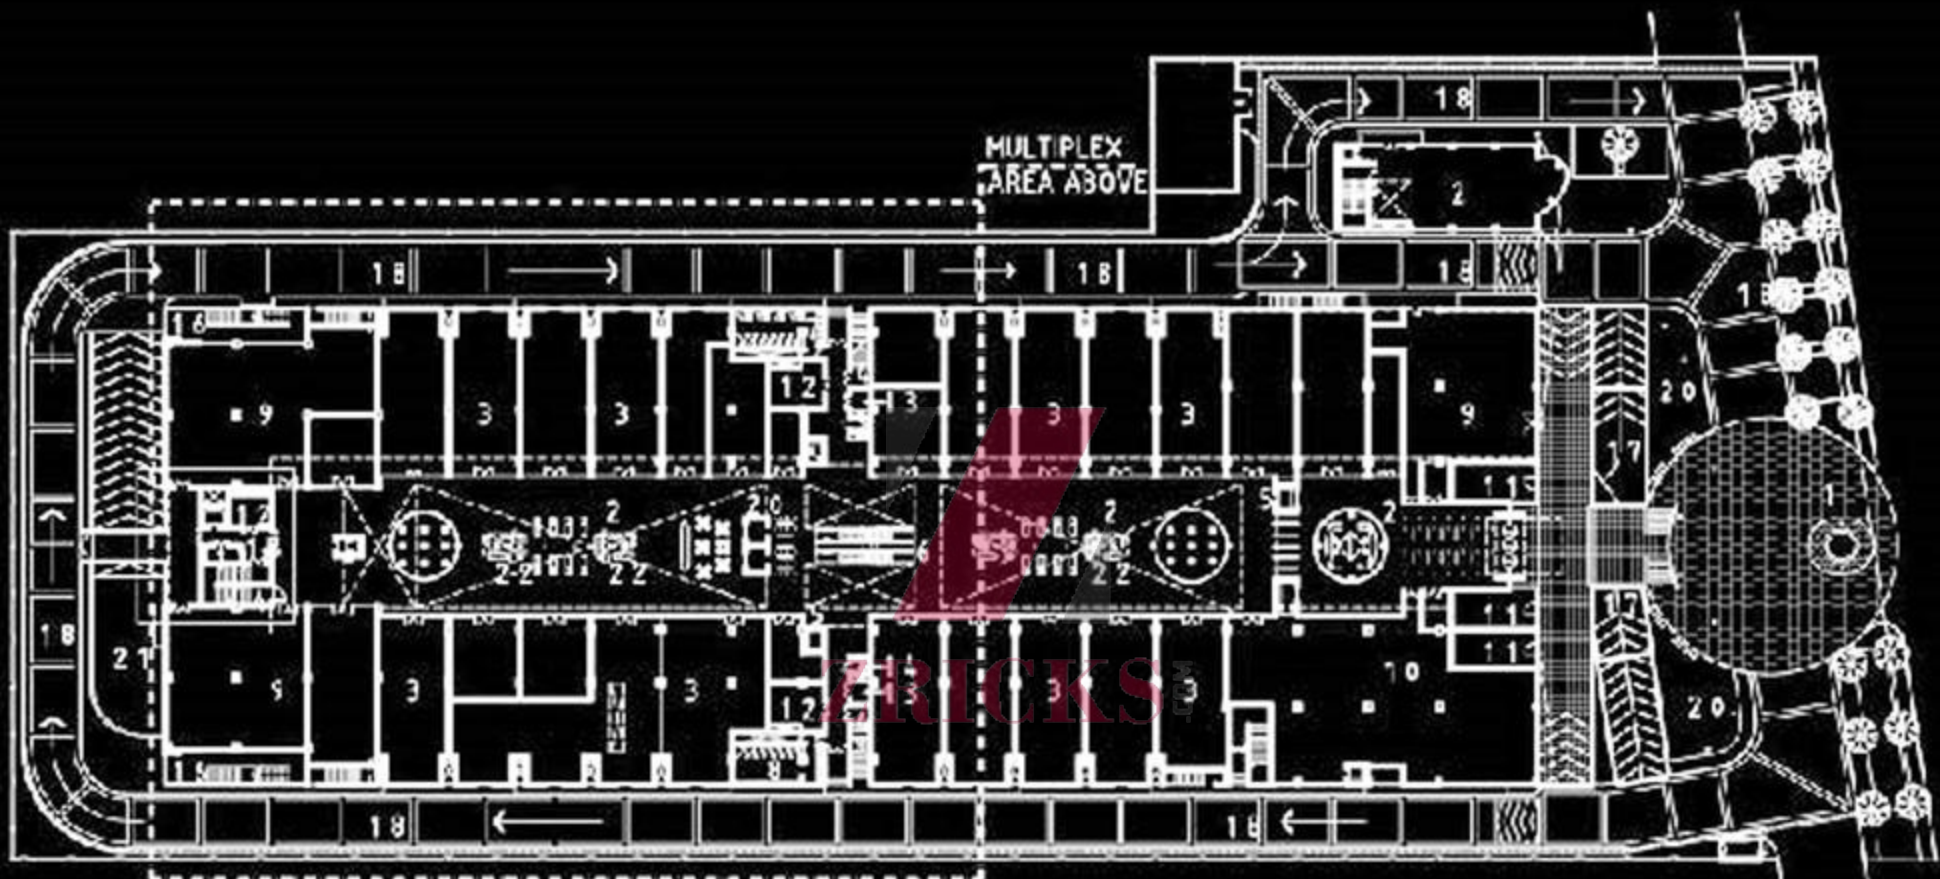

BOSE

91 FM ONLY HITS
91 FM ONLY HITS
91 FM ONLY HITS
91 FM ONLY HITS

McDonald's
McDonald's
McDonald's

LEGEND

- | | | | | | |
|---------------------|--------------------|------------------------|---------------------------|------------------------|------------------------------|
| 1. Entry/Exit | 5. Lift | 9. Restaurant | 13. Electrical room | 17. Road | 21. Service ramp to basement |
| 2. Atrium | 6. Escalators | 10. Departmental store | 14. Garbage chute | 18. Ramps to basement | 22. Dock |
| 3. Retail | 7. Female Restroom | 11. ATM | 15. Lift lobby | 19. Landscape | |
| 4. Access Staircase | 8. Male Restroom | 12. AHU | 16. Fire escape staircase | 20. Lift for Multiplex | |