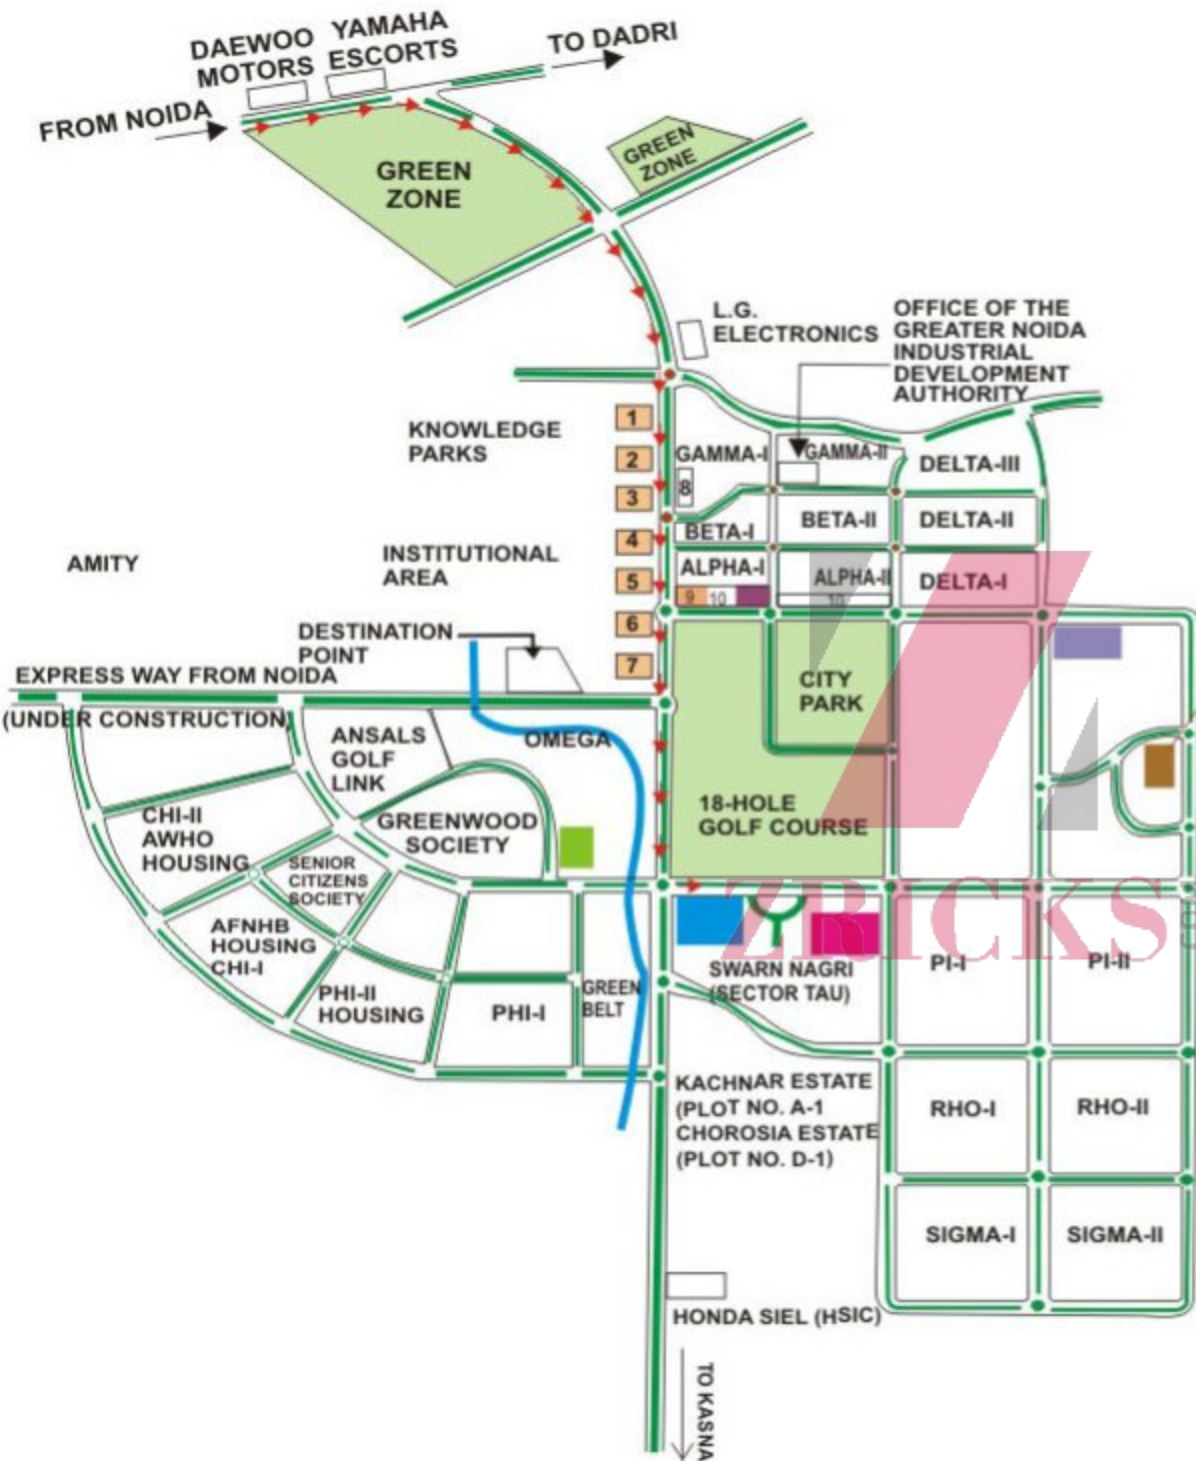

ZRICKS.COM

ZRICKS
Parasnath

- Parsvnath Panorama**
- Parsvnath Edens**
- Parsvnath Bibhab Plaza**
- Parsvnath Estate**
- Parsvnath Platinum**
- Parsvnath Privilege**

Map not to scale

● **Parsunath Estate**

ZRICKS

CNG Filling Station

ZRICKS.COM

Specification

Wall Finish

Internal – Living/dining: Painted in pleasing shades of oil bound distemper paint

Servant Room : White washed walls

External :Combination of stone & textured paint finish