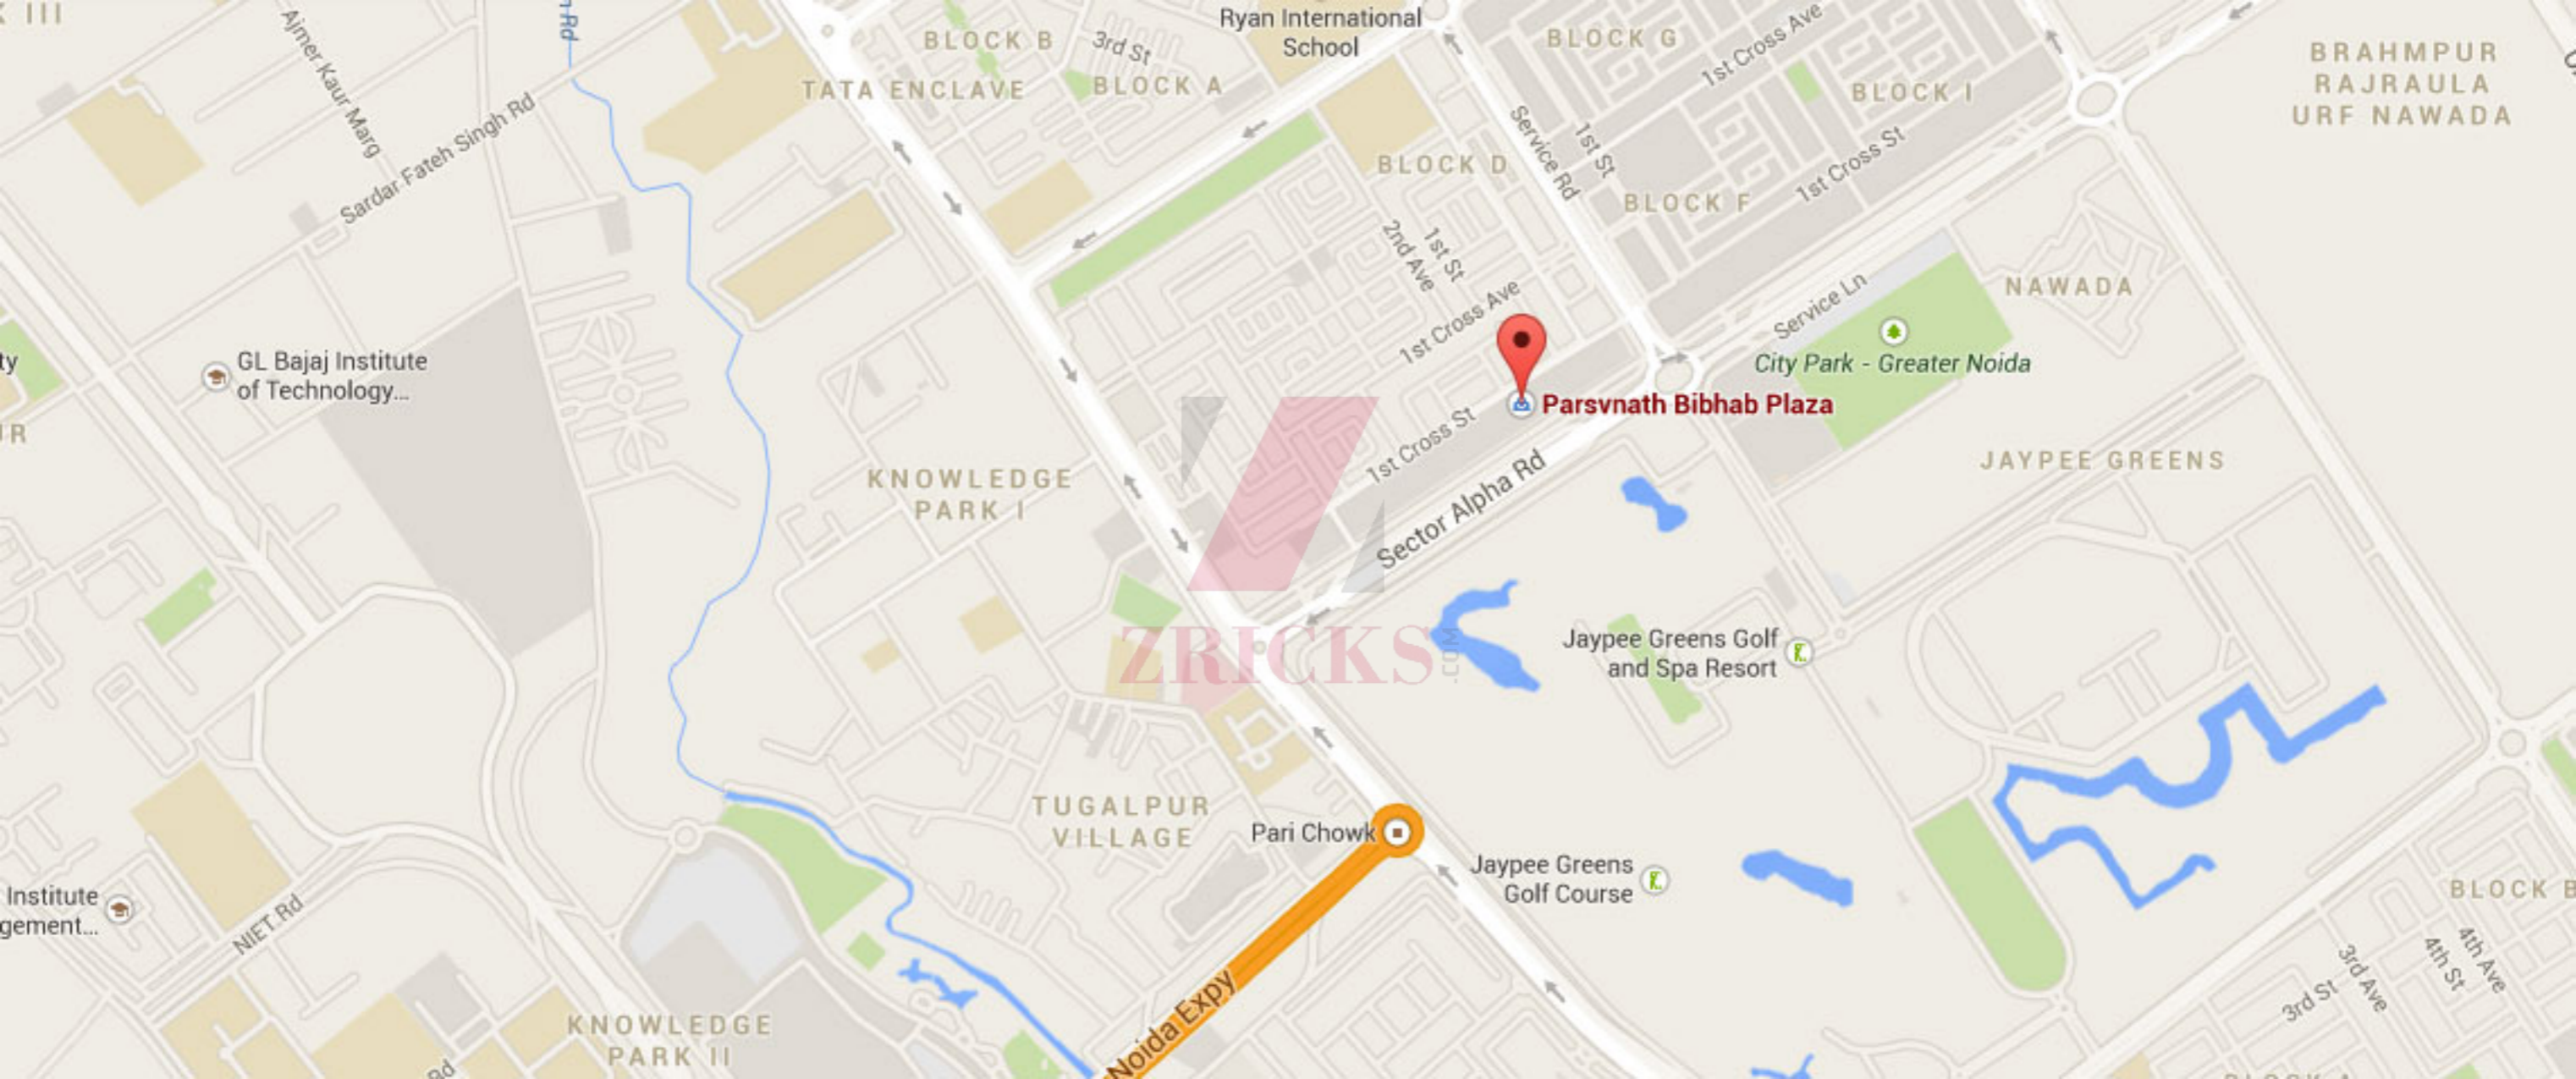

ZRICKS.COM

BRAHMPUR
RAJRAULA
URF NAWADA

BLOCK B
TATA ENCLAVE
BLOCK A

BLOCK G
BLOCK I

BLOCK D
BLOCK F

NAWADA

JAYPEE GREENS

KNOWLEDGE
PARK I

ZRIKKS
.COM

Jaypee Greens Golf
and Spa Resort

TUGALPUR
VILLAGE

Jaypee Greens
Golf Course

BLOCK B

Noida Expy

Pari Chowk

Parsvnath Bibhab Plaza

GL Bajaj Institute
of Technology...

Institute
gement...

NIET Rd

KNOWLEDGE
PARK II

3rd St
3rd Ave
4th St
4th Ave

BLOCK B
TATA ENCLAVE
BLOCK A

ALPHA II
POCKET I
BLOCK I

BRAHMPUR
RAJRAULA
URF NAWADA

JAYPEE GREENS

Sector Alpha Rd

Jaypee Greens Golf
and Spa Resort

TUGALPUR
VILLAGE
SADARPUR

Pari Chowk

Jaypee Greens
Golf Course

KNOWLEDGE
PARK II

SECTOR 31