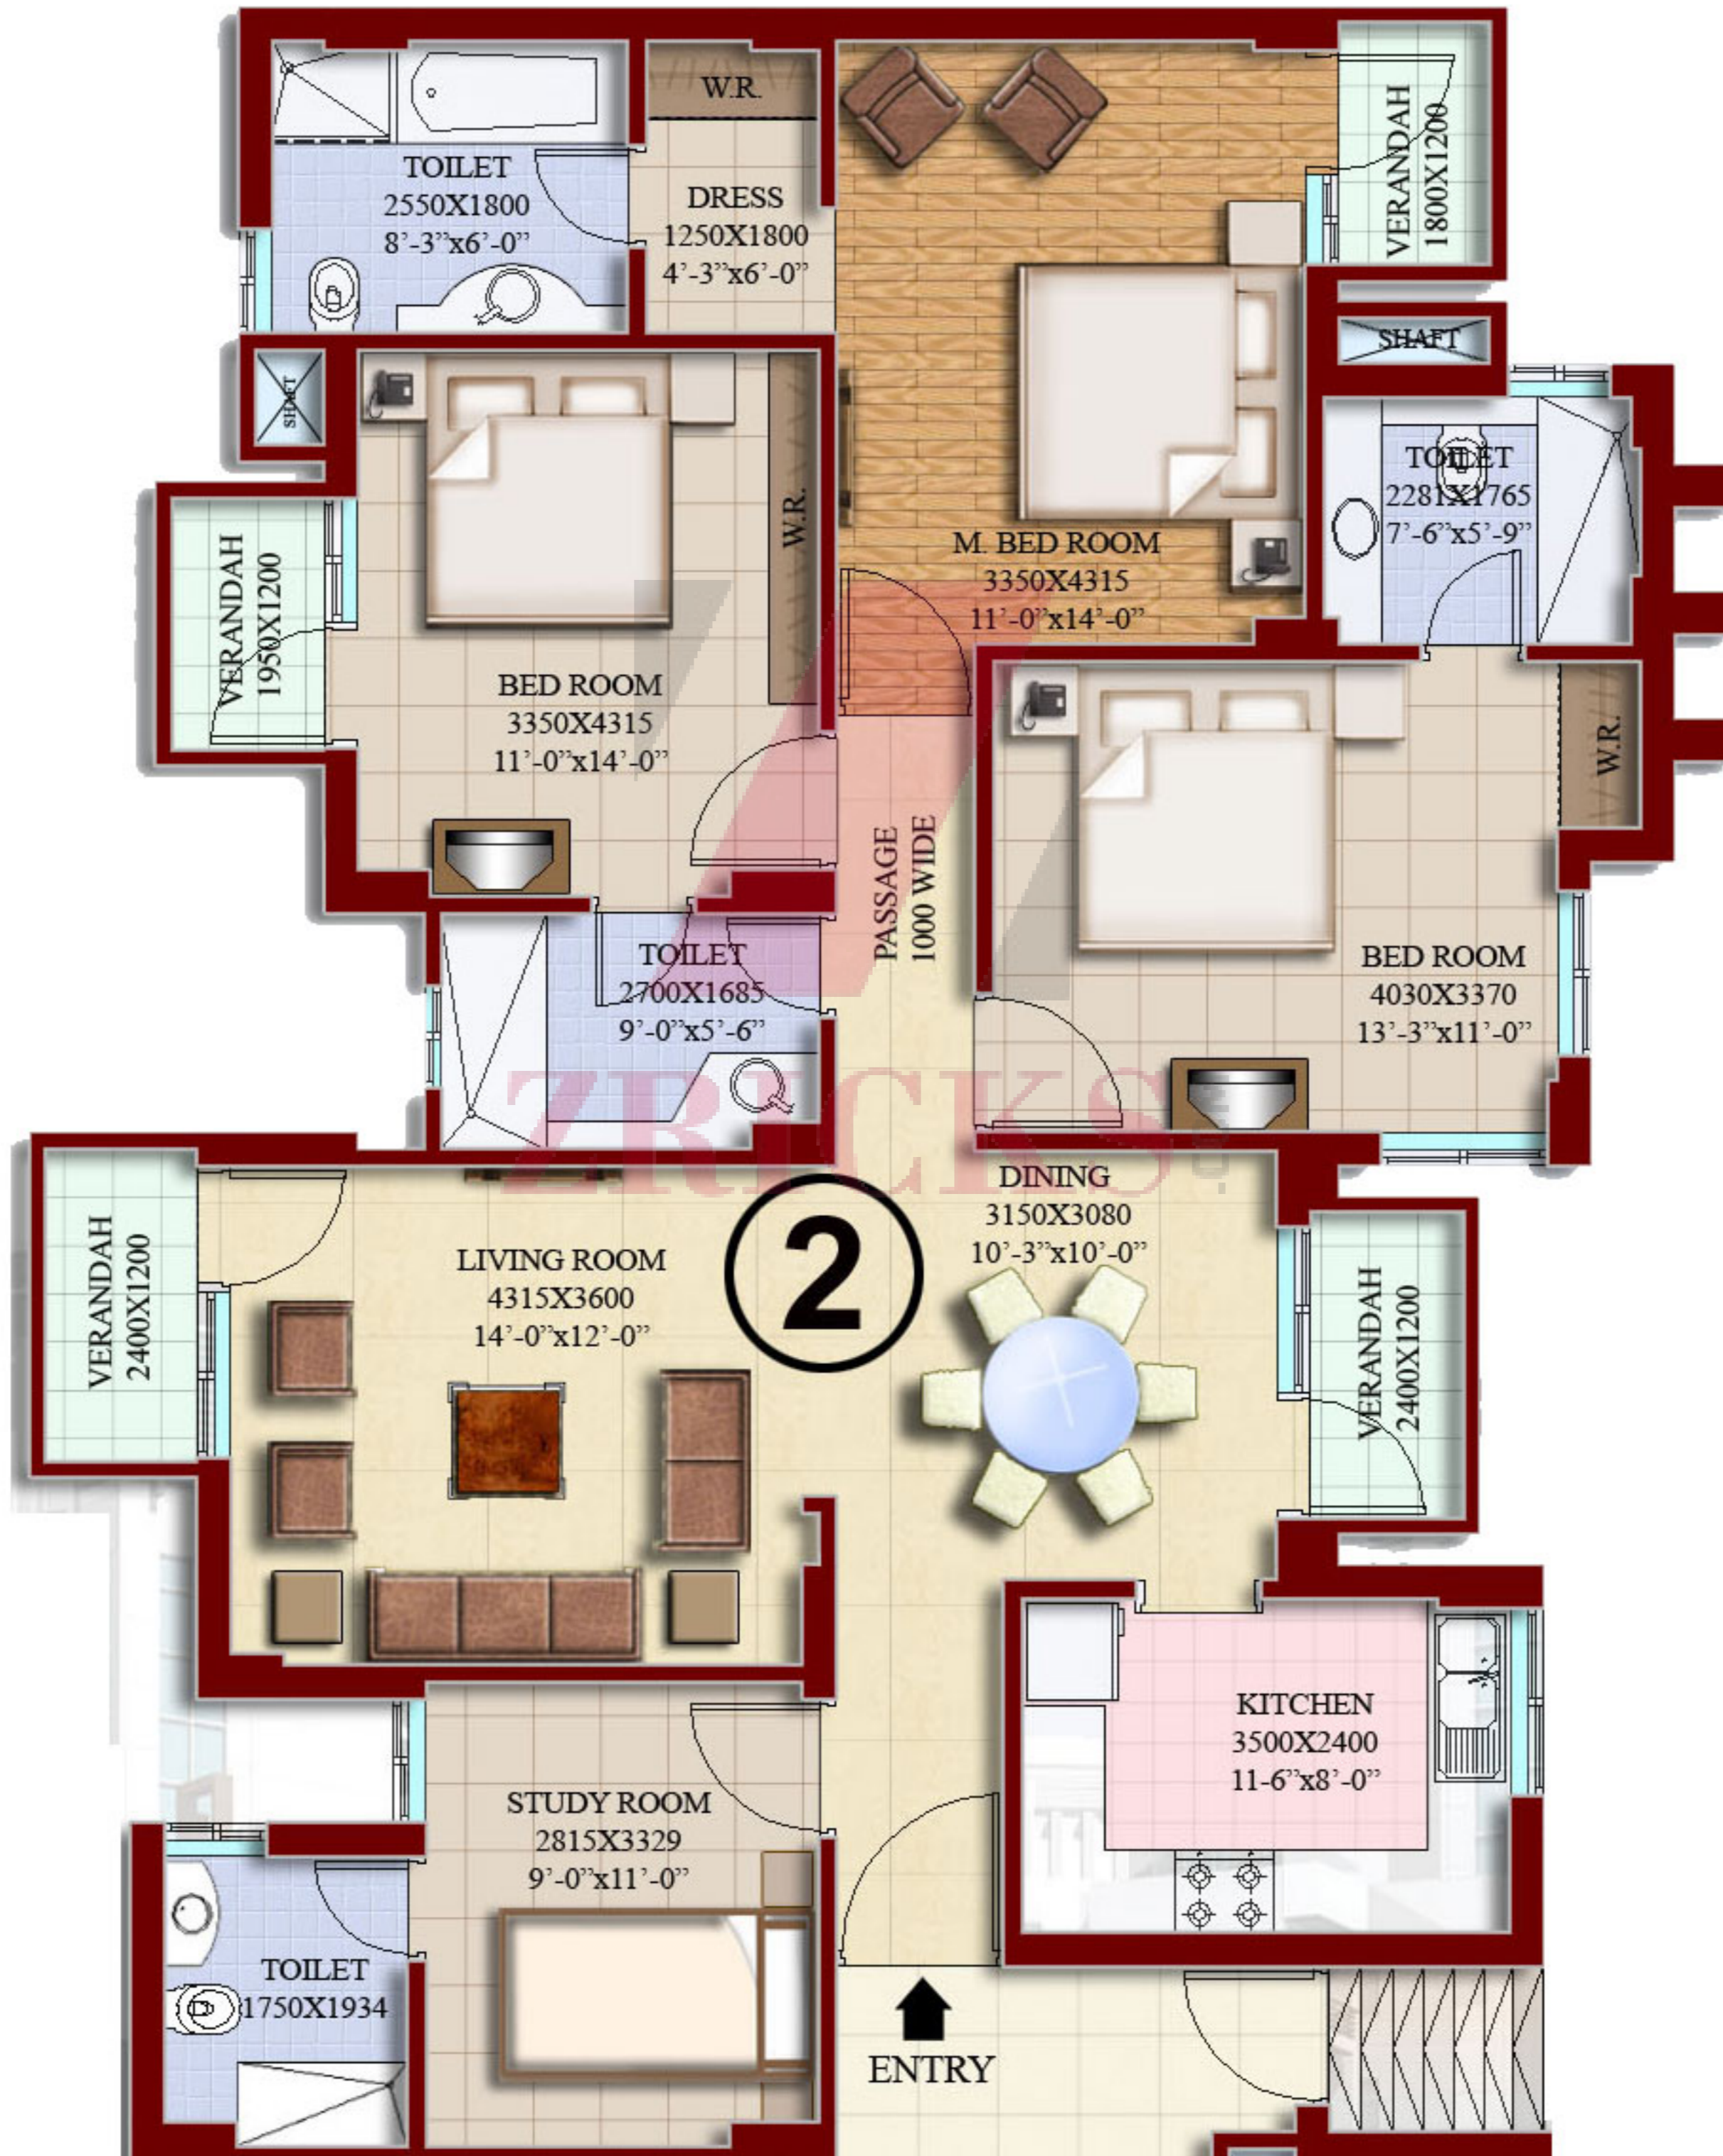

3 BEDROOM AIR CONDITIONED APARTMENTS

SERVICE ROAD 12.0 M WIDE

45M WIDE MAIN ROAD

SERVICE ROAD 12.0 M WIDE

24M WIDE ROAD

3 BHK + Study

1855 sq.ft

3 BHK + Study

1855 sq.ft

GROUND FLOOR PLAN
 T2, T4, T7, T9
 SALEABLE AREA: 1855 SQ. FT.

GROUND FLOOR PLAN

T5, T6

SALEABLE AREA :- 1855 SQ. FT.

GROUND FLOOR PLAN
T12
SALEABLE AREA :- 1855 SQ. FT.

Specifications

Flooring

Doors & Windows

Hardwood doors and frames duly painted or equivalent. All doors to be flush door of 35mm and main teak wood entrance door to be paneled on both sides duly polished; Aluminium windows.

Bathrooms

Provisions of hot and cold water pipes sanitary/chinaware of branded make such as Hindustan/Parry/Cera or equivalent branded chrome-plated fixtures. Mirror of appropriate size in all bathrooms. Glazed tiles up to ceiling with towel rail, etc. Bath tub in the bathroom attached with master bedroom.