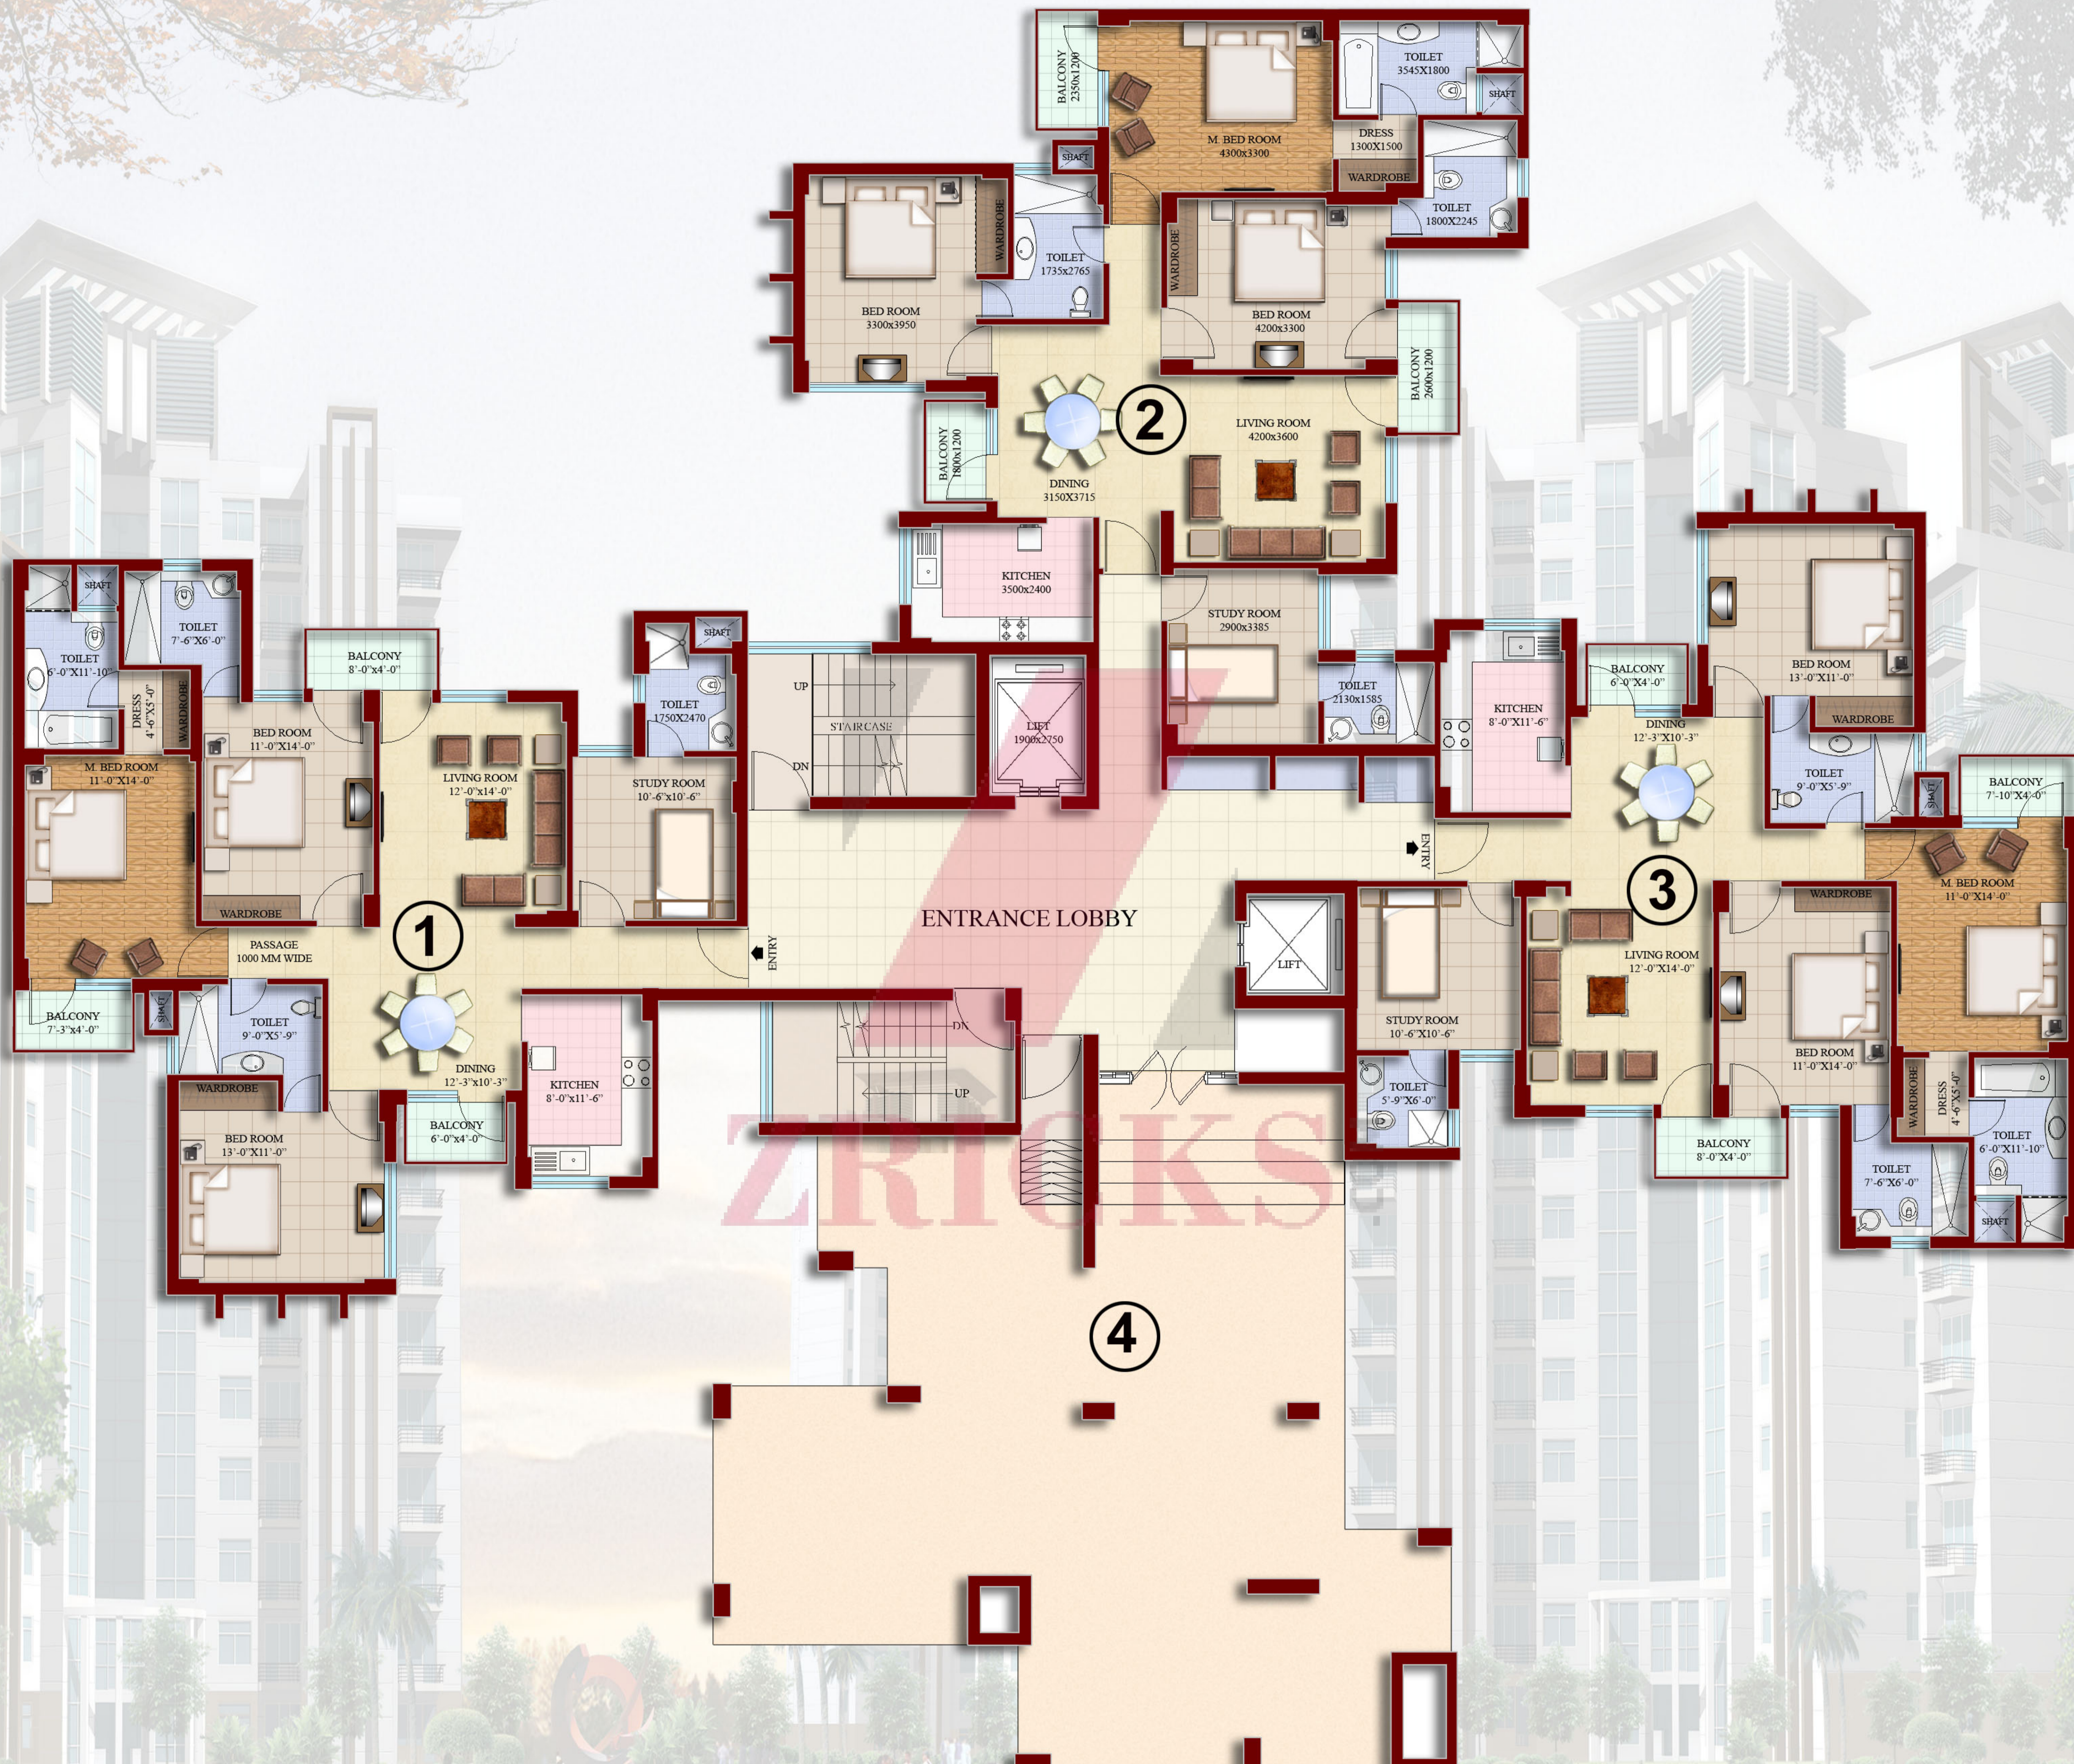

3 BEDROOM AIR CONDITIONED APARTMENTS

SERVICE ROAD 12.0 M WIDE

45M WIDE MAIN ROAD

SERVICE ROAD 12.0 M WIDE

24M WIDE ROAD

3 BHK + Study

1855 sq.ft

3 BHK + Study

1855 sq.ft

GROUND FLOOR PLAN
 T2, T4, T7, T9
 SALEABLE AREA: 1855 SQ. FT.

GROUND FLOOR PLAN

T5, T6

SALEABLE AREA :- 1855 SQ. FT.

GROUND FLOOR PLAN
T12
SALEABLE AREA :- 1855 SQ. FT.

Specifications

Flooring