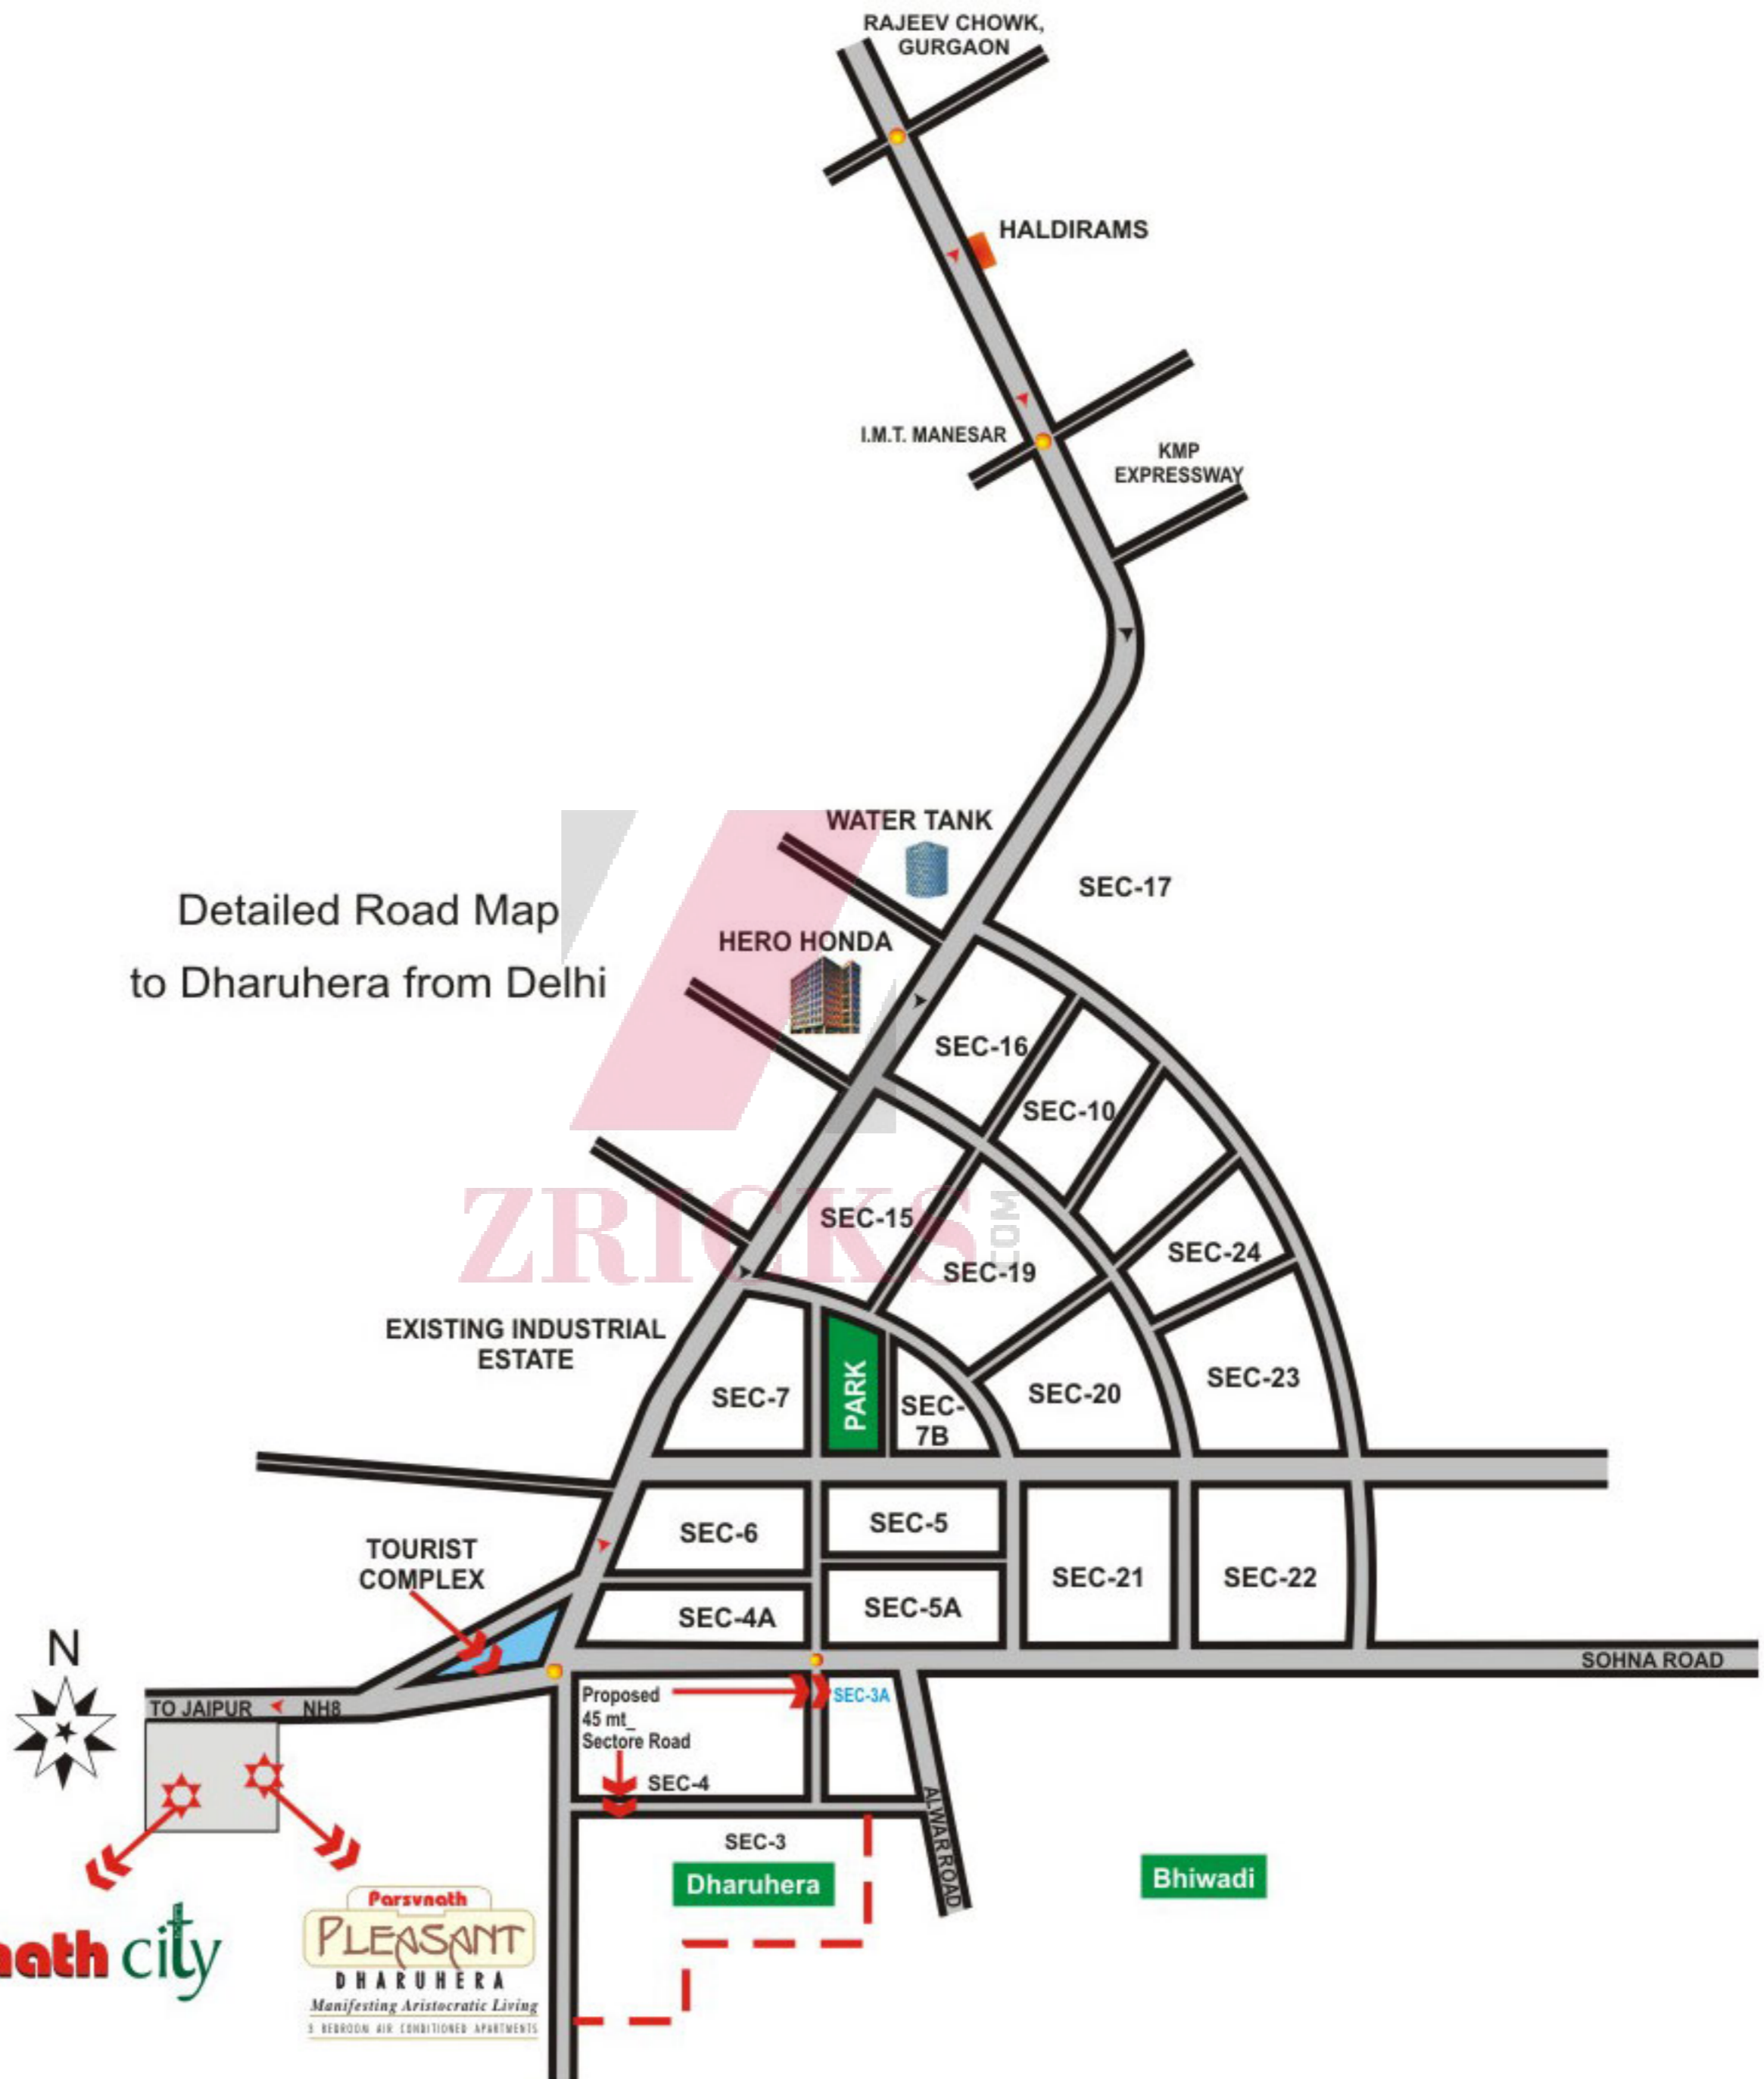

Detailed Road Map
to Dharuhera from Delhi

Parsvnath city

Parsvnath
PLEASANT
DHARUHERA
Manifesting Aristocratic Living
3 BEDROOM AIR CONDITIONED APARTMENTS