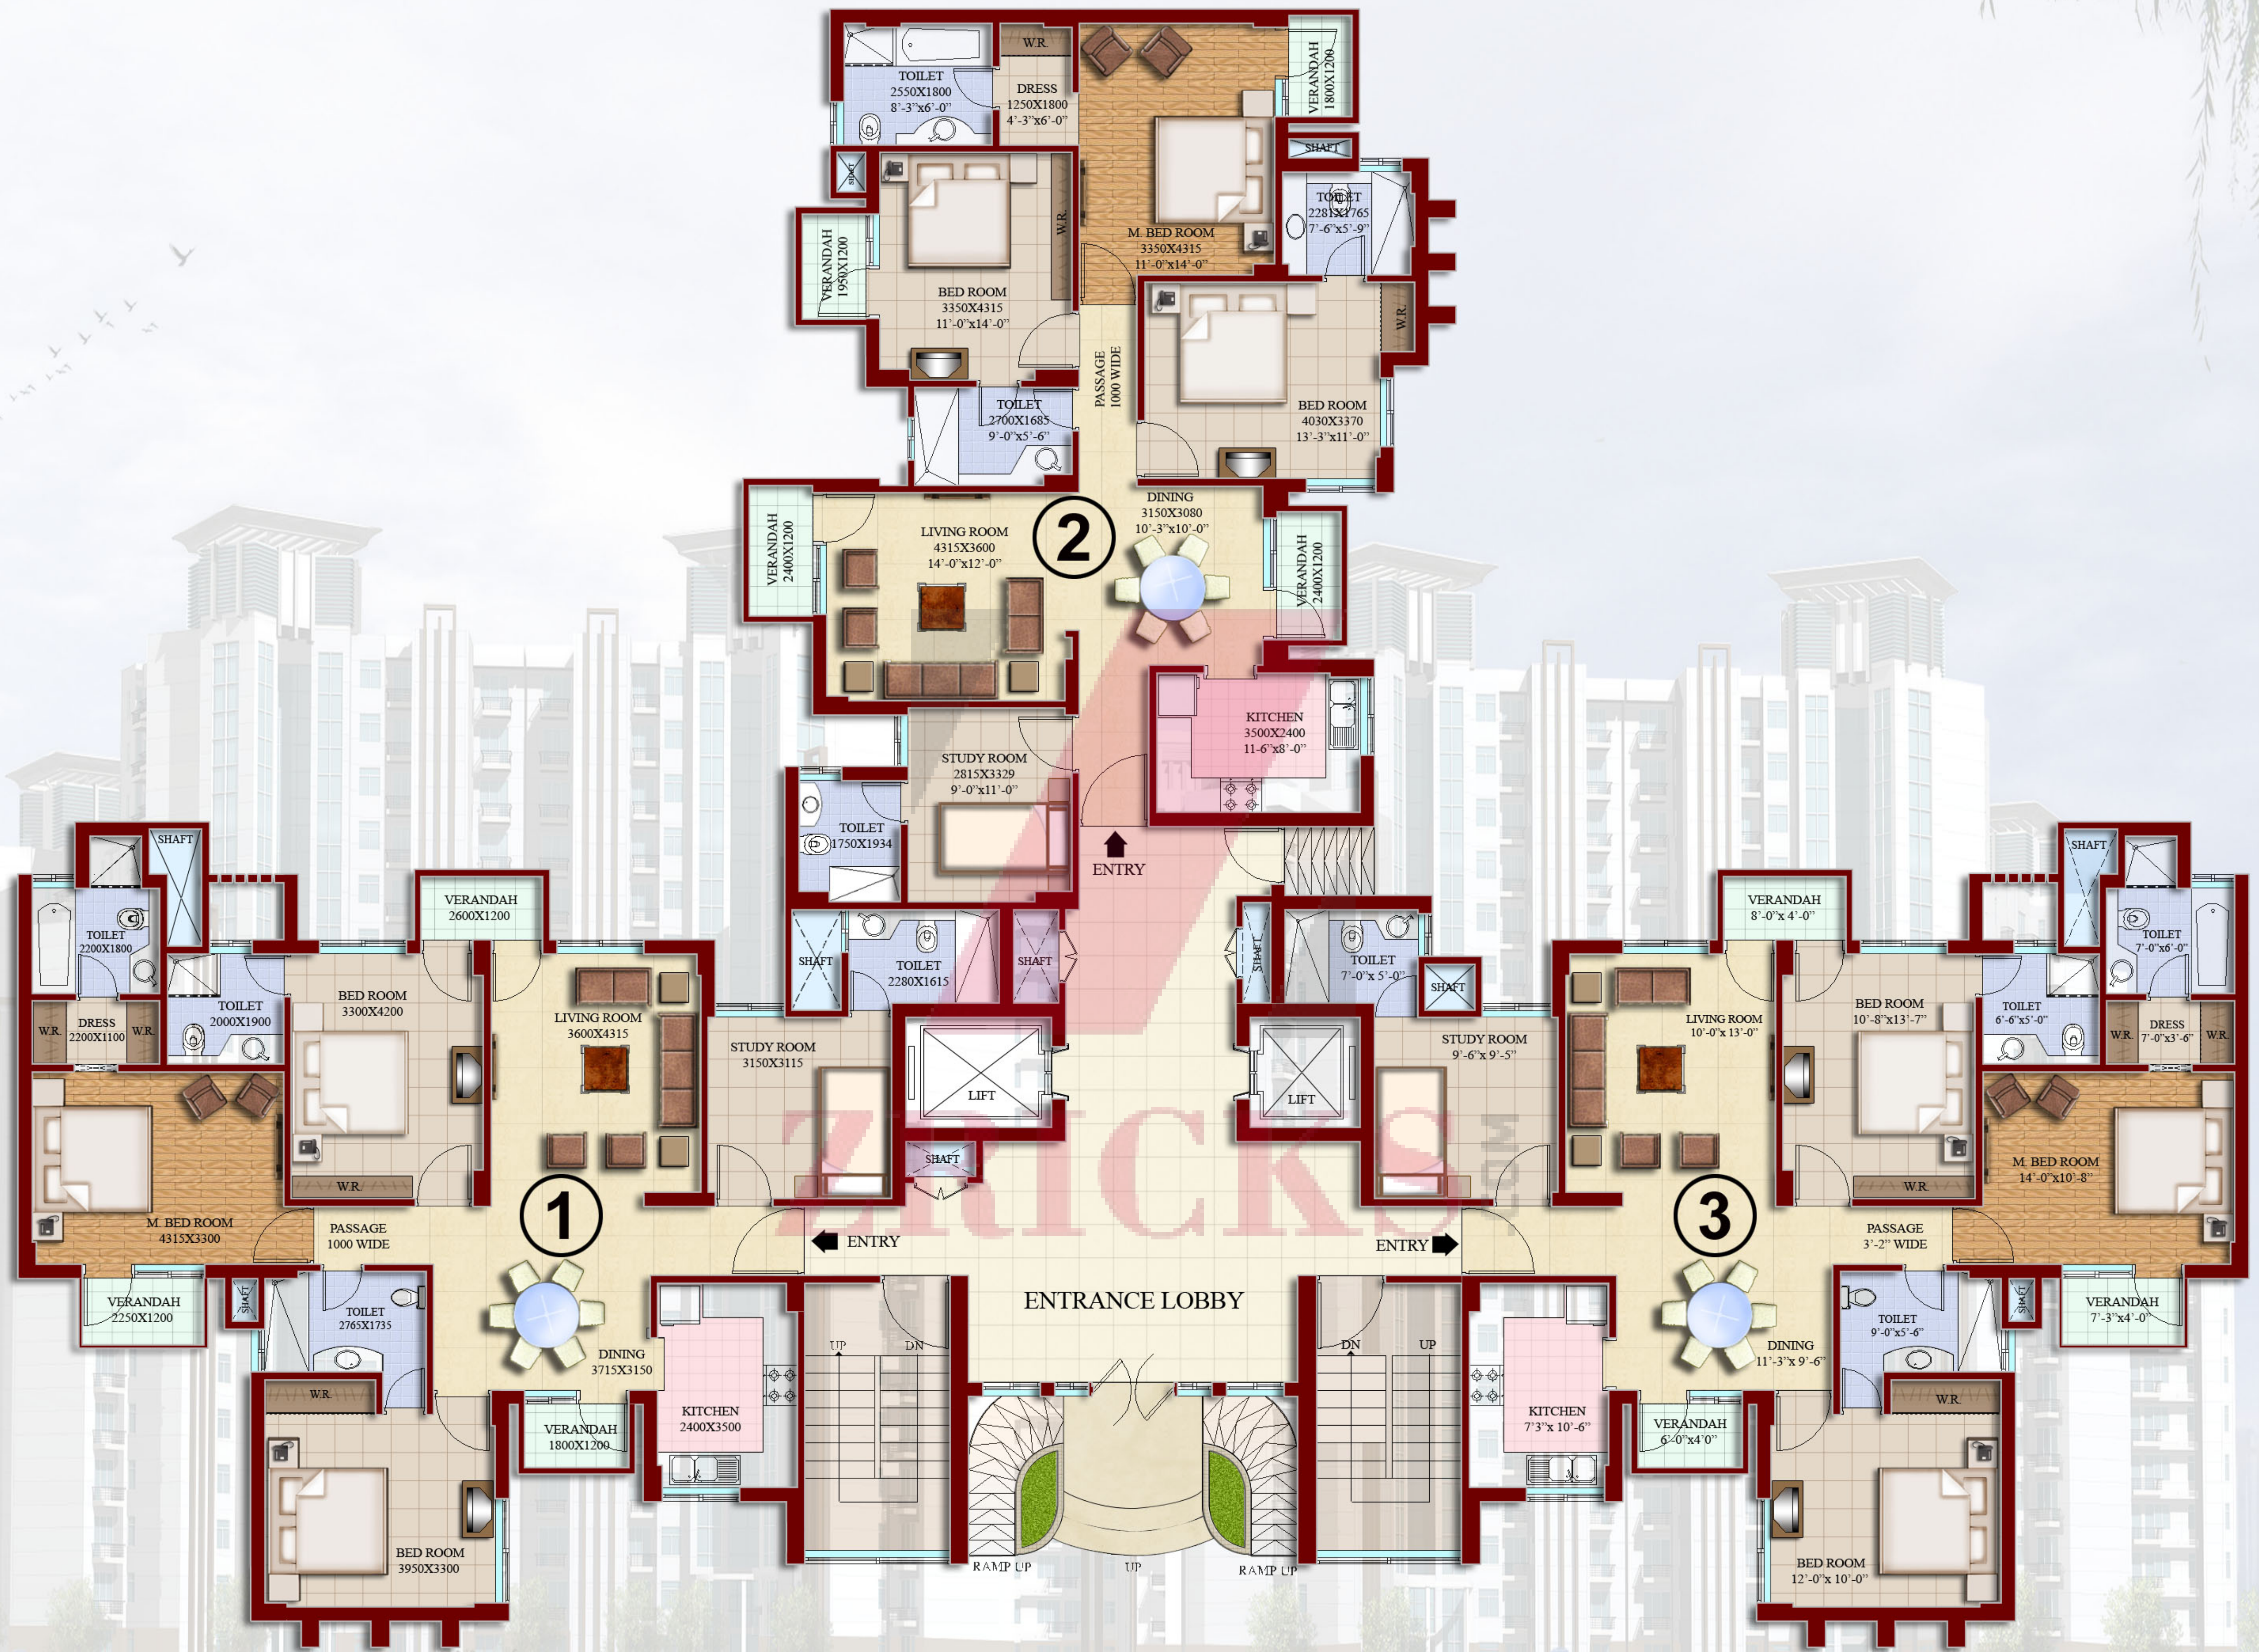

1855 sq.ft

GROUND FLOOR PLAN
 T2, T4, T7, T9
 SALEABLE AREA: 1855 SQ. FT.

GROUND FLOOR PLAN

T5, T6

SALEABLE AREA :- 1855 SQ. FT.

GROUND FLOOR PLAN
T12
SALEABLE AREA :- 1855 SQ. FT.

Specifications

Flooring