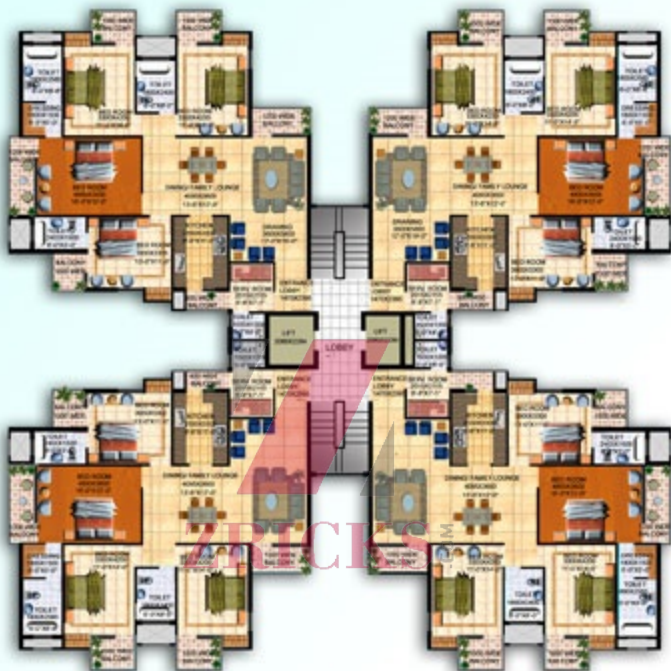

4 Bed Rooms with Family Lounge

- Drawing / Dining Room
- Family Lounge
- Servant Room + Toilet
- 4 Bed Rooms + 3 Toilets + Dressing Room
- Kitchen with Utility Balcony
- 7 Balconies
- Super Area 2950 Sq. Feet

Amrapali

4 Bed Rooms with Servant Room

Drawing / Dining Room

4 Bed Rooms + 3 Toilets + Dressing Room

Kitchen with Utility Balcony

Servant Room + Toilet

6 Balconies

Super Area - 2450 Sq. Feet

3 Bed Rooms with Servant Room

Drawing / Dining Room
 3 Bed Rooms + 3 Toilets + Dressing Room
 Kitchen with Utility Balcony
 Servant Room + Toilets
 5 Balconies
 Super Area - 2050 Sq. Feet

FOUR BEDROOM WITH SERVANT ROOM

'AMRAPALI GRAND'

RESIDENTIAL COMPLEX, AT PLOT NO.- GH 09, ZETA 01,
GREATER NOIDA, U.P.

THREE BED ROOM

THREE BED ROOM WITH SERVANT ROOM

'AMRAPALI GRAND'

RESIDENTIAL COMPLEX, AT PLOT NO.- GH 09, ZETA 01

GREATER NOIDA, U.P.