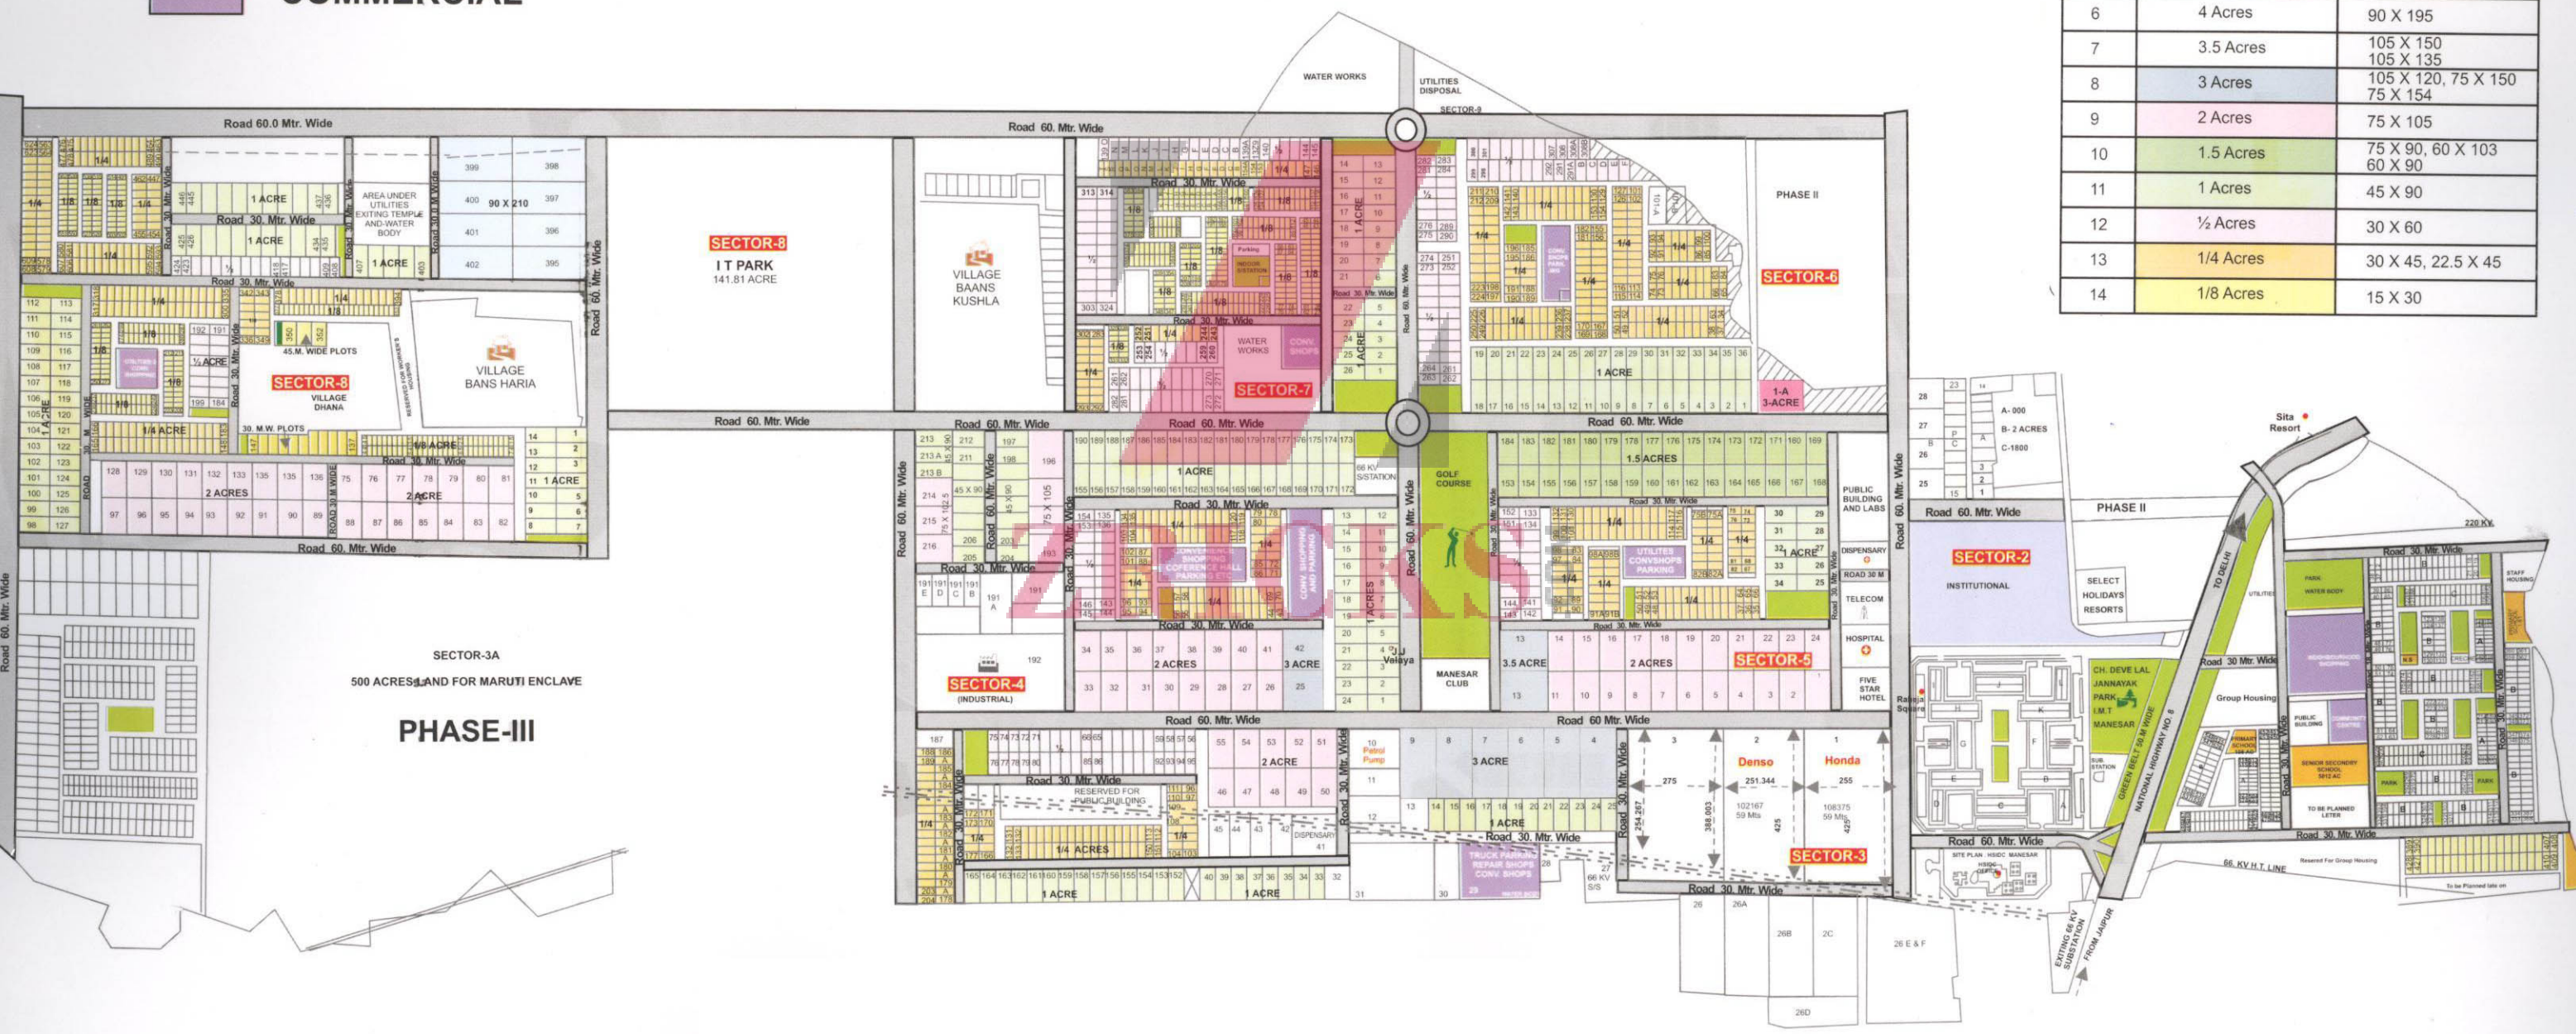

Location Map

IMT MANESAR

MASTER PLAN

DETAILS OF PLOTS (RESIDENTIAL)

S.NO.	CATEGORY	SIZE
A	250 Sqm	10 X 25
B	450 Sqm	15 X 30
C	312.5 Sqm	12.5 X 25

- SCHOOLS
- GREEN
- COMMERCIAL

DETAILS OF PLOTS (INDUSTRIAL)

S. No	CATEGORY	SIZE
1	25 Acres	255 X 425
2	9 Acres	154.8 X 240
3	8 Acres	120 X 268
4	6 Acres	120 X 195
5	5 Acres	105 X 195
6	4 Acres	90 X 195
7	3.5 Acres	105 X 150 105 X 135
8	3 Acres	105 X 120, 75 X 150 75 X 154
9	2 Acres	75 X 105
10	1.5 Acres	75 X 90, 60 X 103 60 X 90
11	1 Acres	45 X 90
12	1/2 Acres	30 X 60
13	1/4 Acres	30 X 45, 22.5 X 45
14	1/8 Acres	15 X 30