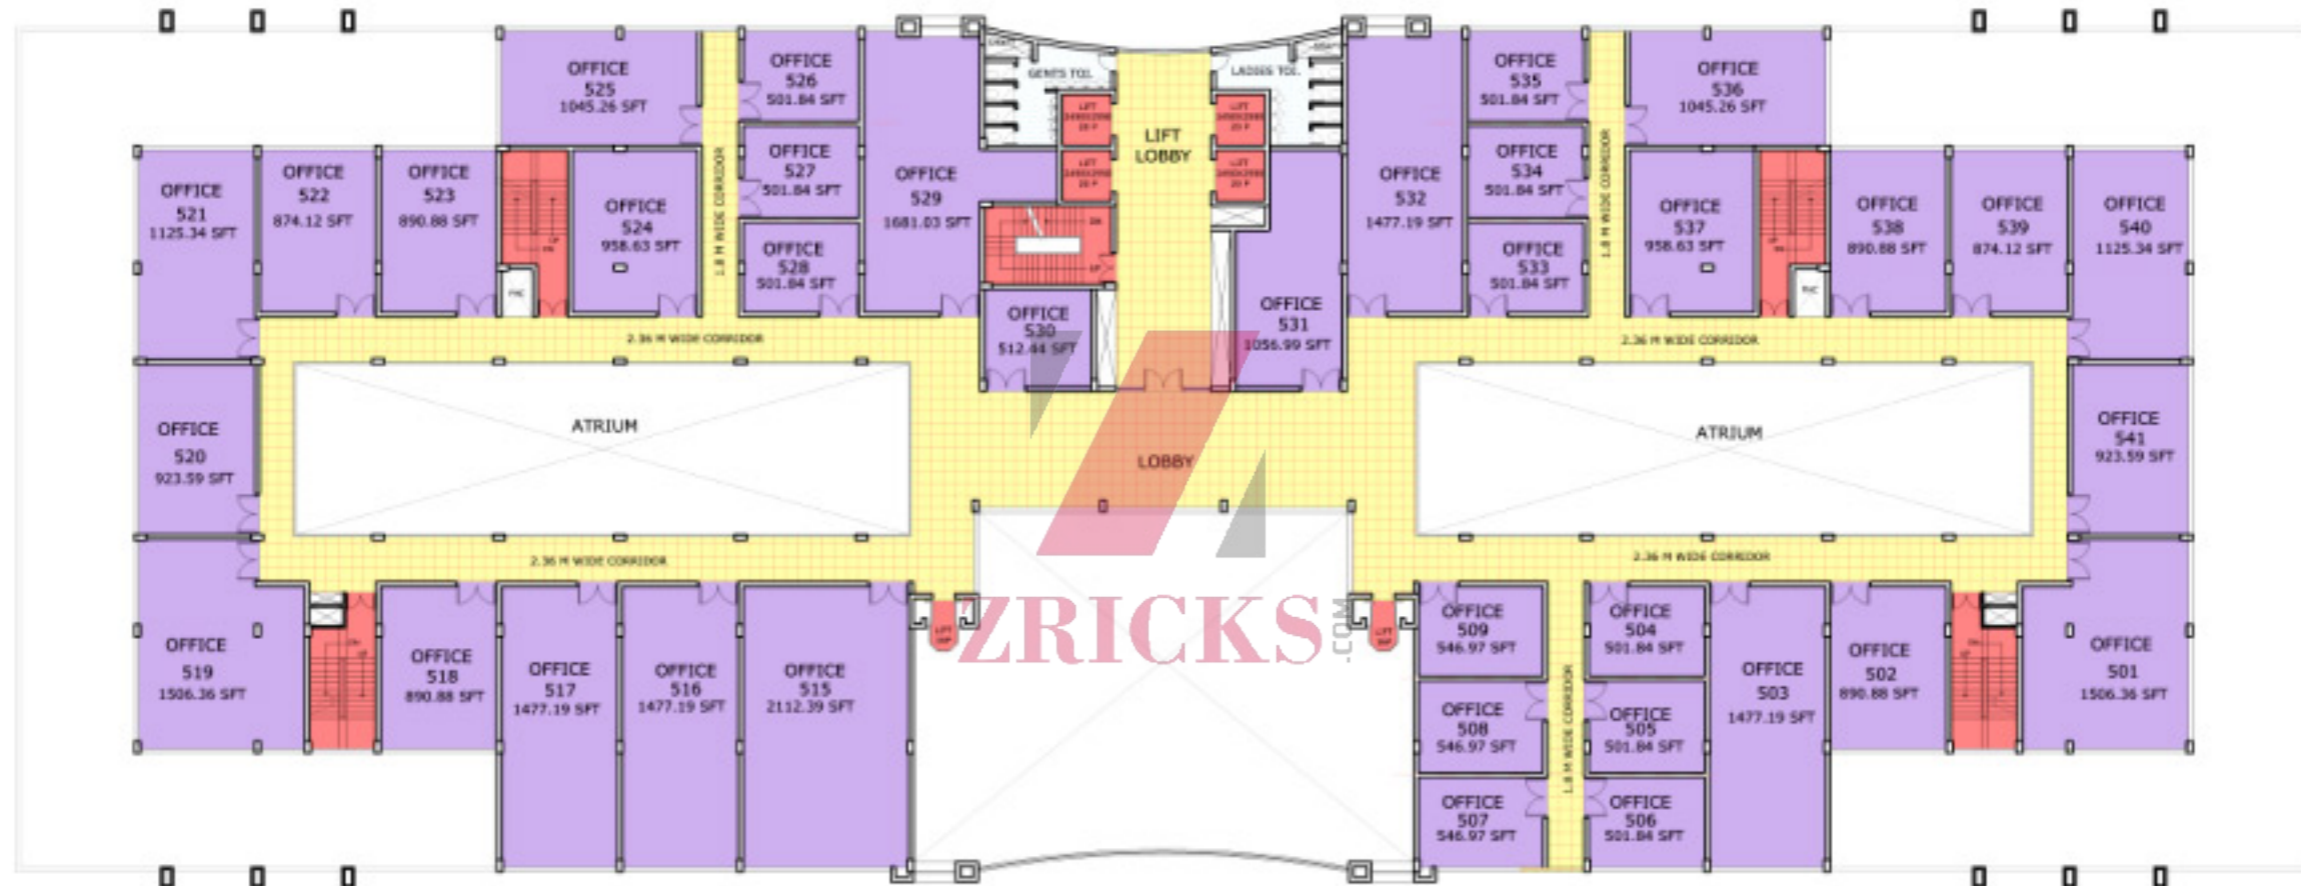

COMMERCIAL COMPLEX AT IMT MANESAR
AMRAPALI GROUP INDIRAPURAM.

FIFTH FLOOR PLAN

ARCHITECTS:
SPACE DESIGN GROUP
architects , engineers , interior designers
W-139, F.F GREATER KAILASH-1, NEW DELHI -48 Ph: 011-29240732 , 41631265
EMAIL : spacedesigngroup@rediffmail.com cmohan2000@yahoo.com