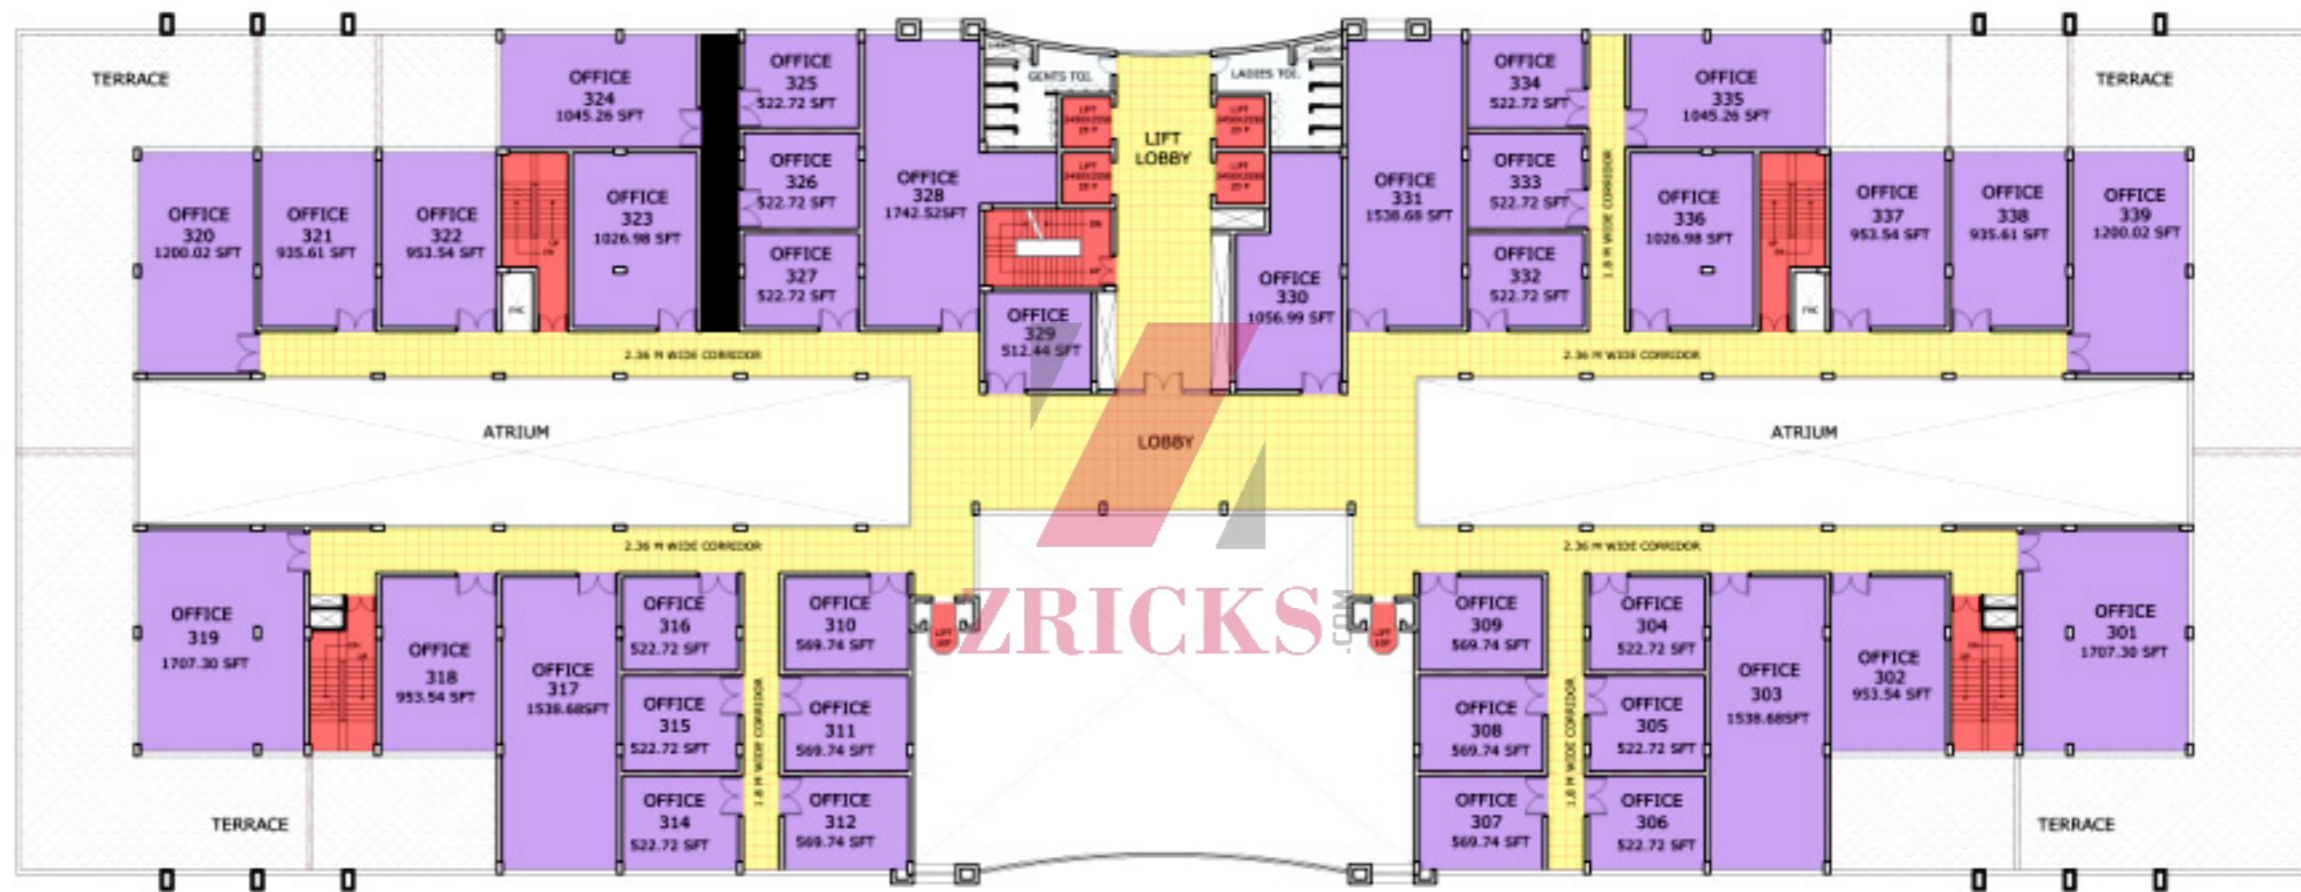

COMMERCIAL COMPLEX AT IMT MANESAR
AMRAPALI GROUP INDIRAPURAM.

THIRD FLOOR PLAN

ARCHITECTS:
SPACE DESIGN GROUP
architects , engineers , interior designers
W-139, F.F GREATER KAILASH-1, NEW DELHI -48 Ph: 011-29240732 , 41631265
EMAIL : spacedesigngroup@rediffmail.com cmohan2000@yahoo.com