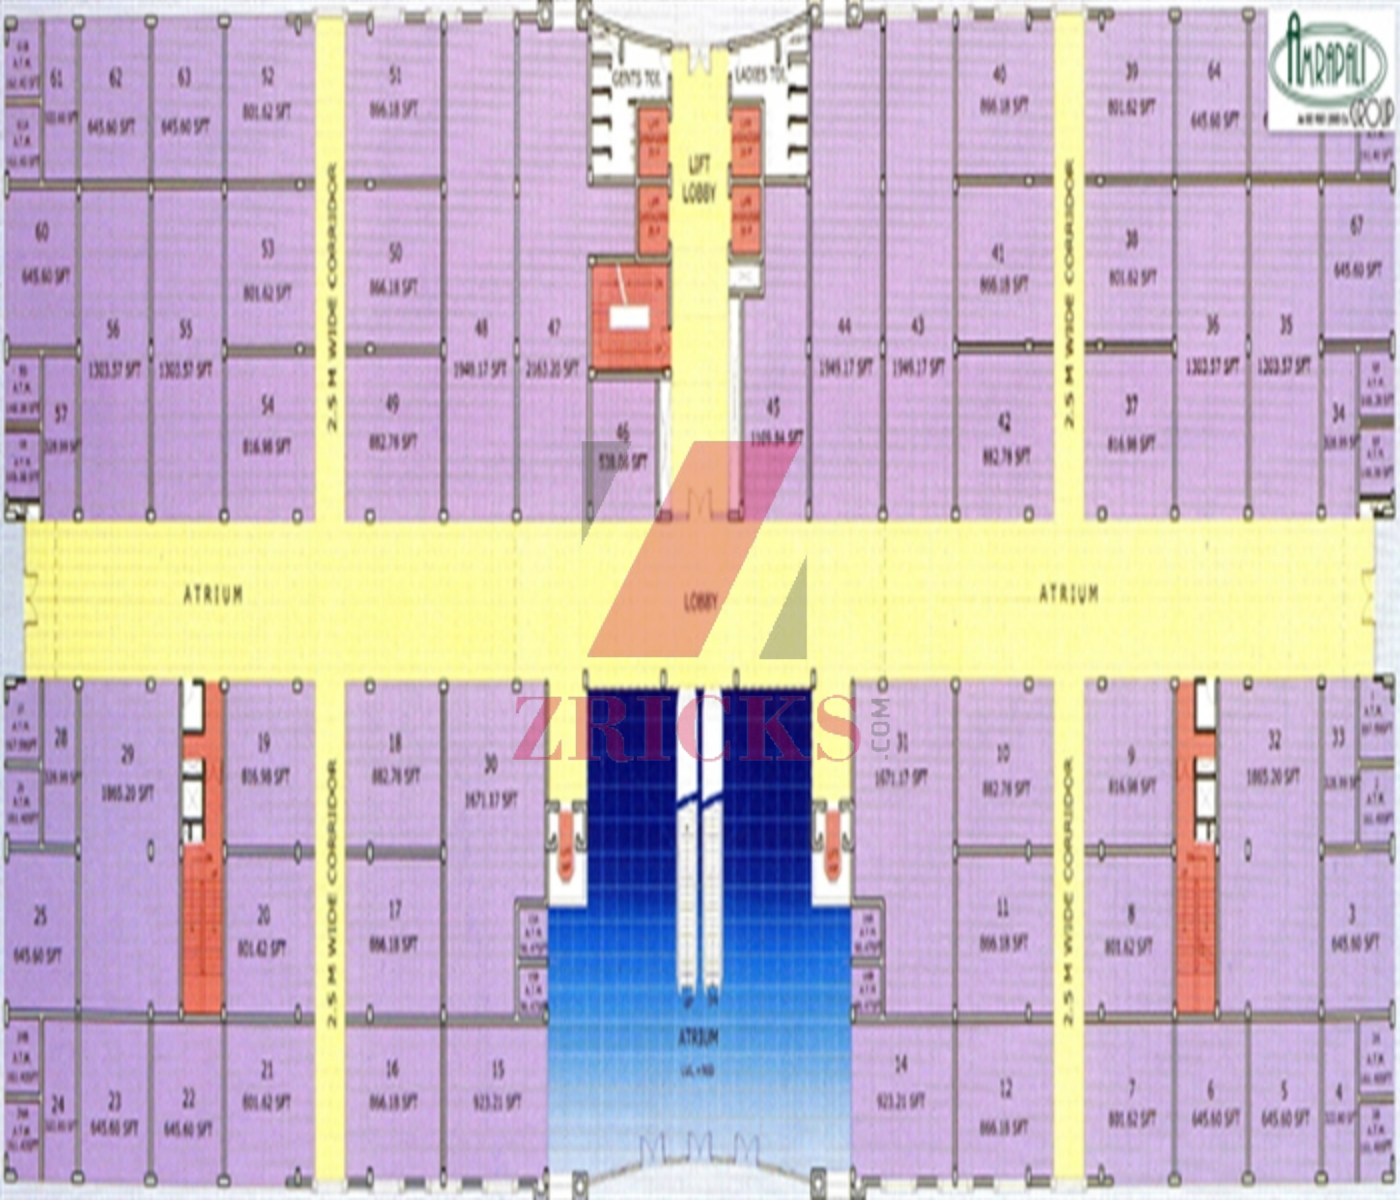

COMMERCIAL COMPLEX AT IMT MANESAR
AMRAPALI GROUP INDIRAPURAM.

FIFTH FLOOR PLAN

ARCHITECTS:
SPACE DESIGN GROUP
architects , engineers , interior designers
W-139, F.F GREATER KAILASH-1, NEW DELHI -48 Ph: 011-29240732 , 41631265
EMAIL : spacedesigngroup@rediffmail.com cmohan2000@yahoo.com

Location Map

IMT MANESAR

MASTER PLAN

DETAILS OF PLOTS (RESIDENTIAL)

S.NO.	CATEGORY	SIZE
A	250 Sqm	10 X 25
B	450 Sqm	15 X 30
C	312.5 Sqm	12.5 X 25

- SCHOOLS
- GREEN
- COMMERCIAL

DETAILS OF PLOTS (INDUSTRIAL)

S. No	CATEGORY	SIZE
1	25 Acres	255 X 425
2	9 Acres	154.8 X 240
3	8 Acres	120 X 268
4	6 Acres	120 X 195
5	5 Acres	105 X 195
6	4 Acres	90 X 195
7	3.5 Acres	105 X 150 105 X 135
8	3 Acres	105 X 120, 75 X 150 75 X 154
9	2 Acres	75 X 105
10	1.5 Acres	75 X 90, 60 X 103 60 X 90
11	1 Acres	45 X 90
12	1/2 Acres	30 X 60
13	1/4 Acres	30 X 45, 22.5 X 45
14	1/8 Acres	15 X 30