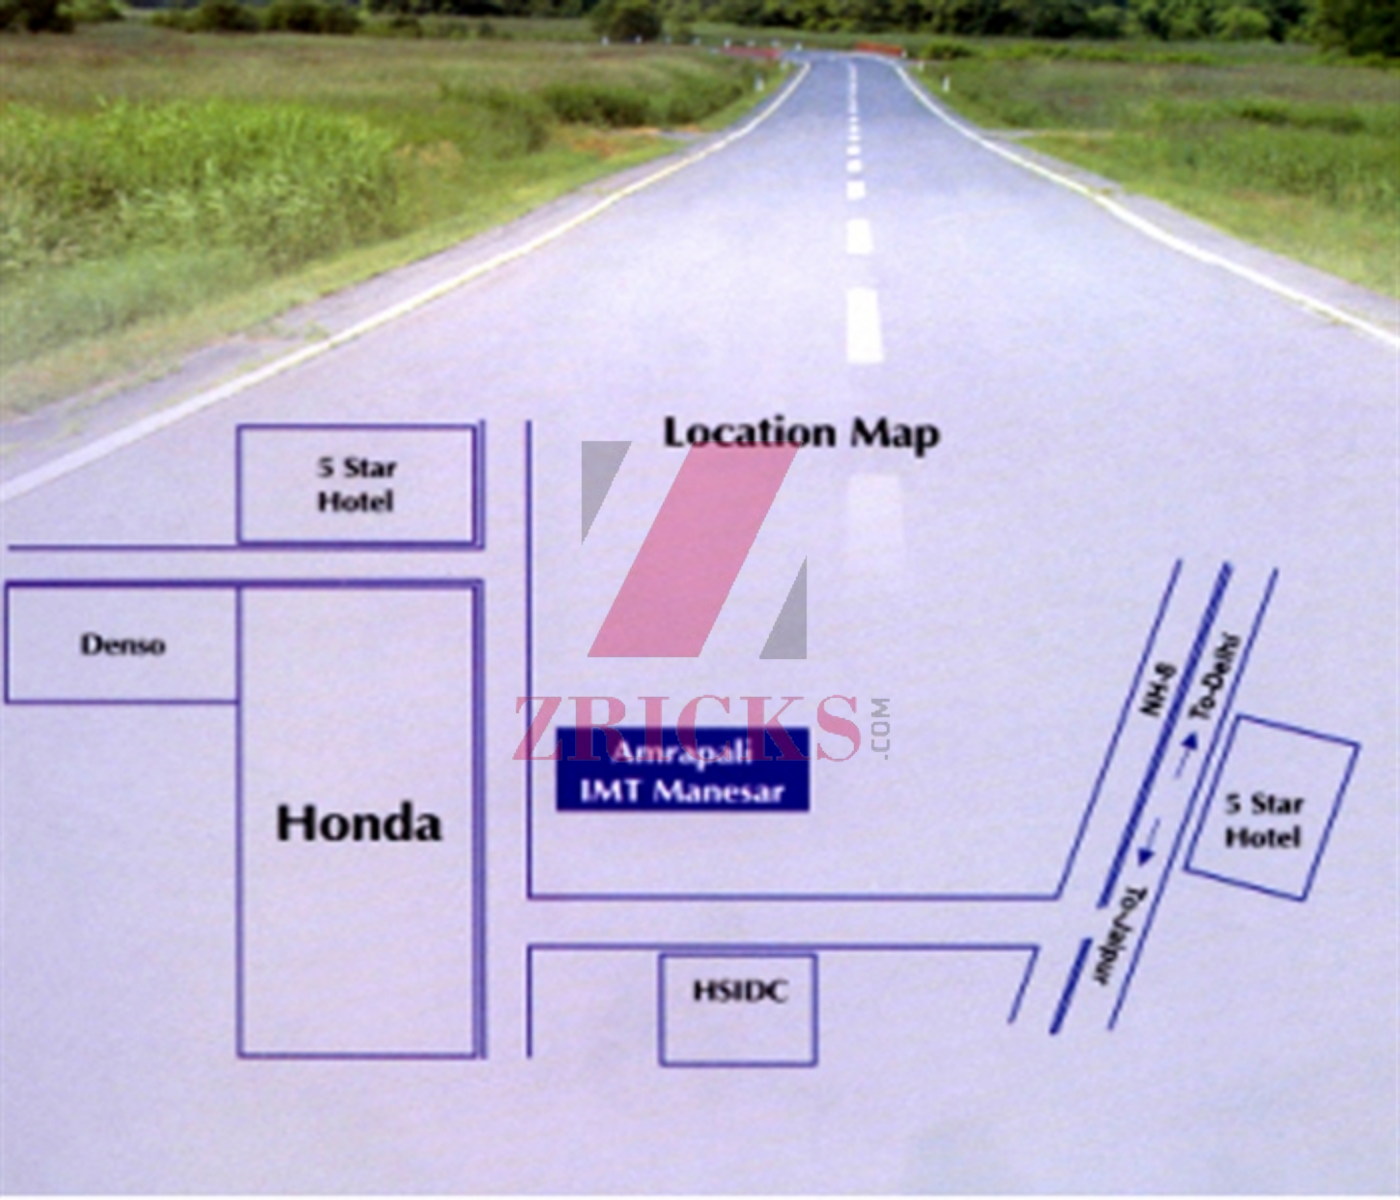

Location Map

IMT MANESAR

MASTER PLAN

DETAILS OF PLOTS (RESIDENTIAL)

S.NO.	CATEGORY	SIZE
A	250 Sqm	10 X 25
B	450 Sqm	15 X 30
C	312.5 Sqm	12.5 X 25

- SCHOOLS
- GREEN
- COMMERCIAL

DETAILS OF PLOTS (INDUSTRIAL)