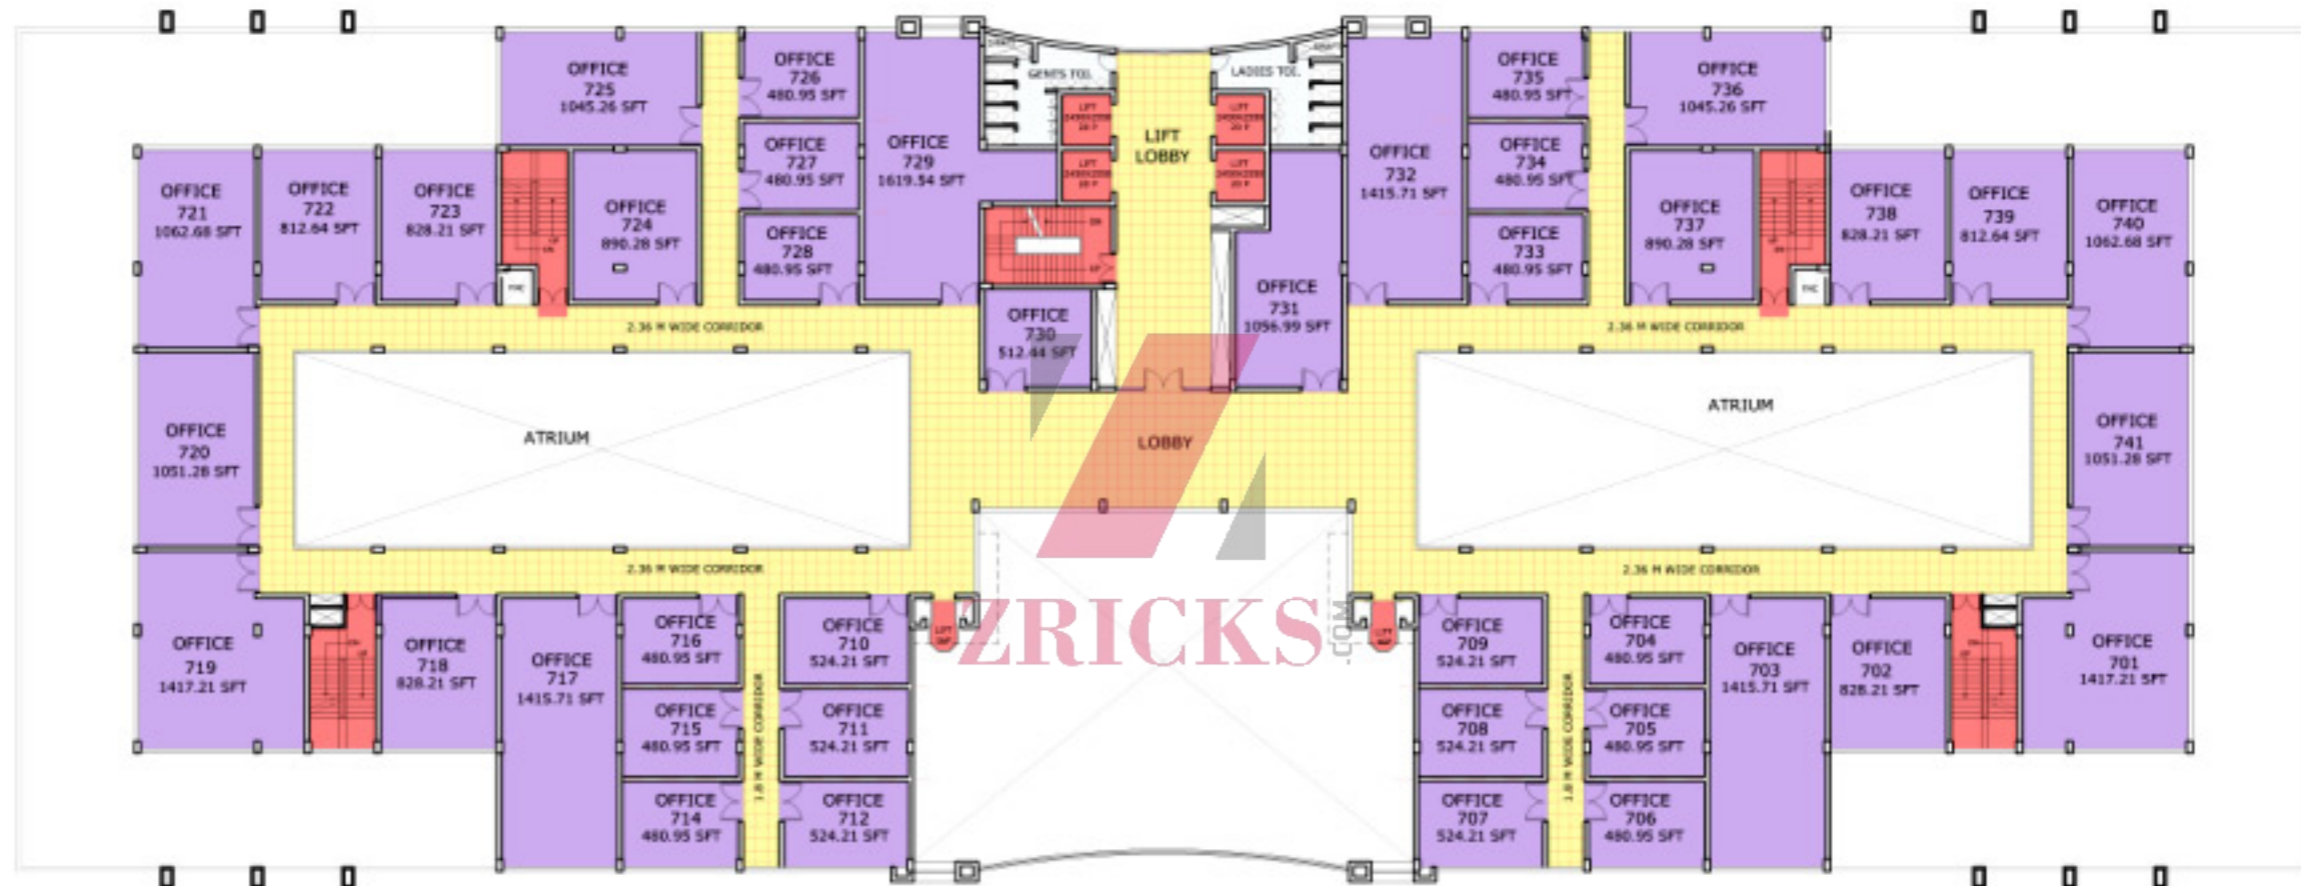

COMMERCIAL COMPLEX AT IMT MANESAR
AMRAPALI GROUP INDIRAPURAM.

SEVENTH FLOOR PLAN

ARCHITECTS:
SPACE DESIGN GROUP
architects , engineers , interior designers
W-139, F.F GREATER KADLASH-1, NEW DELHI -48 Ph: 011-29240732 , 41631265
EMAIL : spacedesigngroup@rediffmail.com cmohan2000@yahoo.com