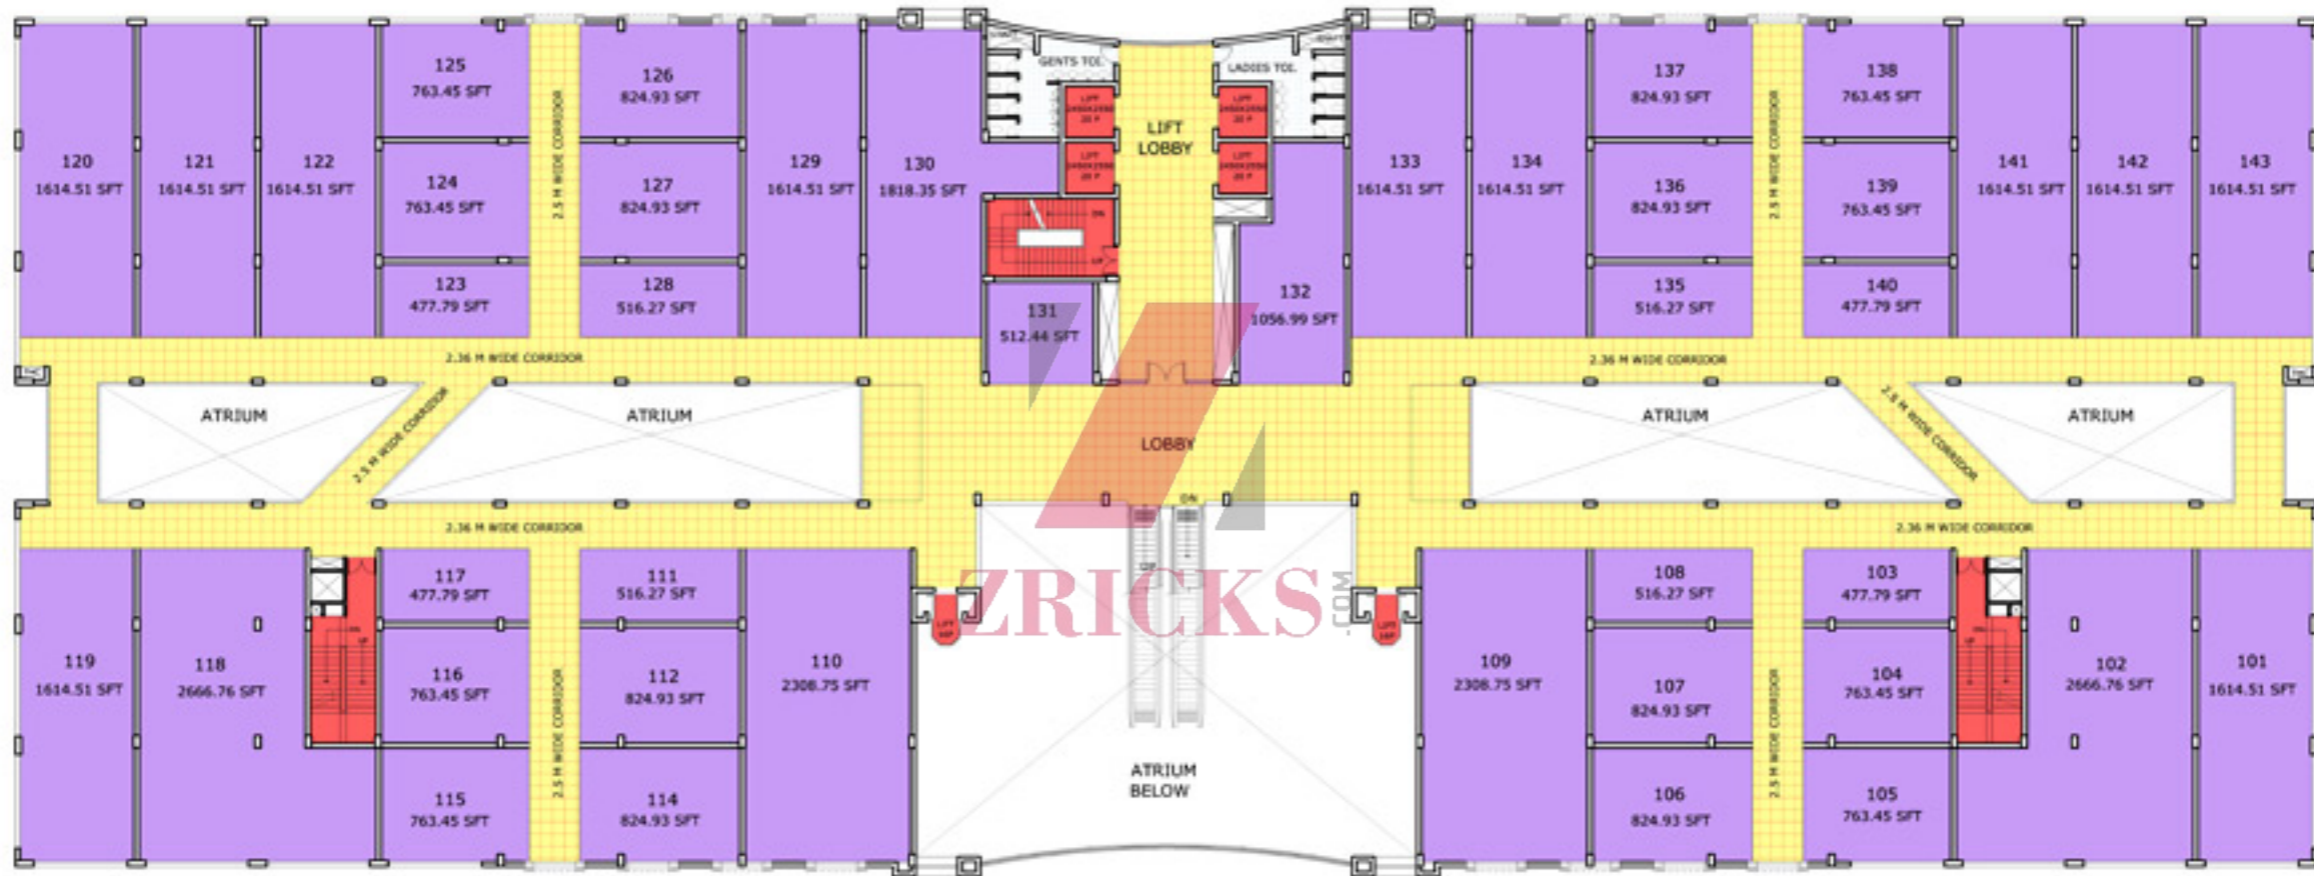

COMMERCIAL COMPLEX AT IMT MANESAR
AMRAPALI GROUP INDIRAPURAM.

FIRST FLOOR PLAN

ARCHITECTS:
SPACE DESIGN GROUP
architects , engineers , interior designers
W-139, F.F GREATER KAILASH-I, NEW DELHI -48 PH: 011-29240732 , 41631265
EMAIL : spacedesigngroup@rediffmail.com cmohan2000@yahoo.com