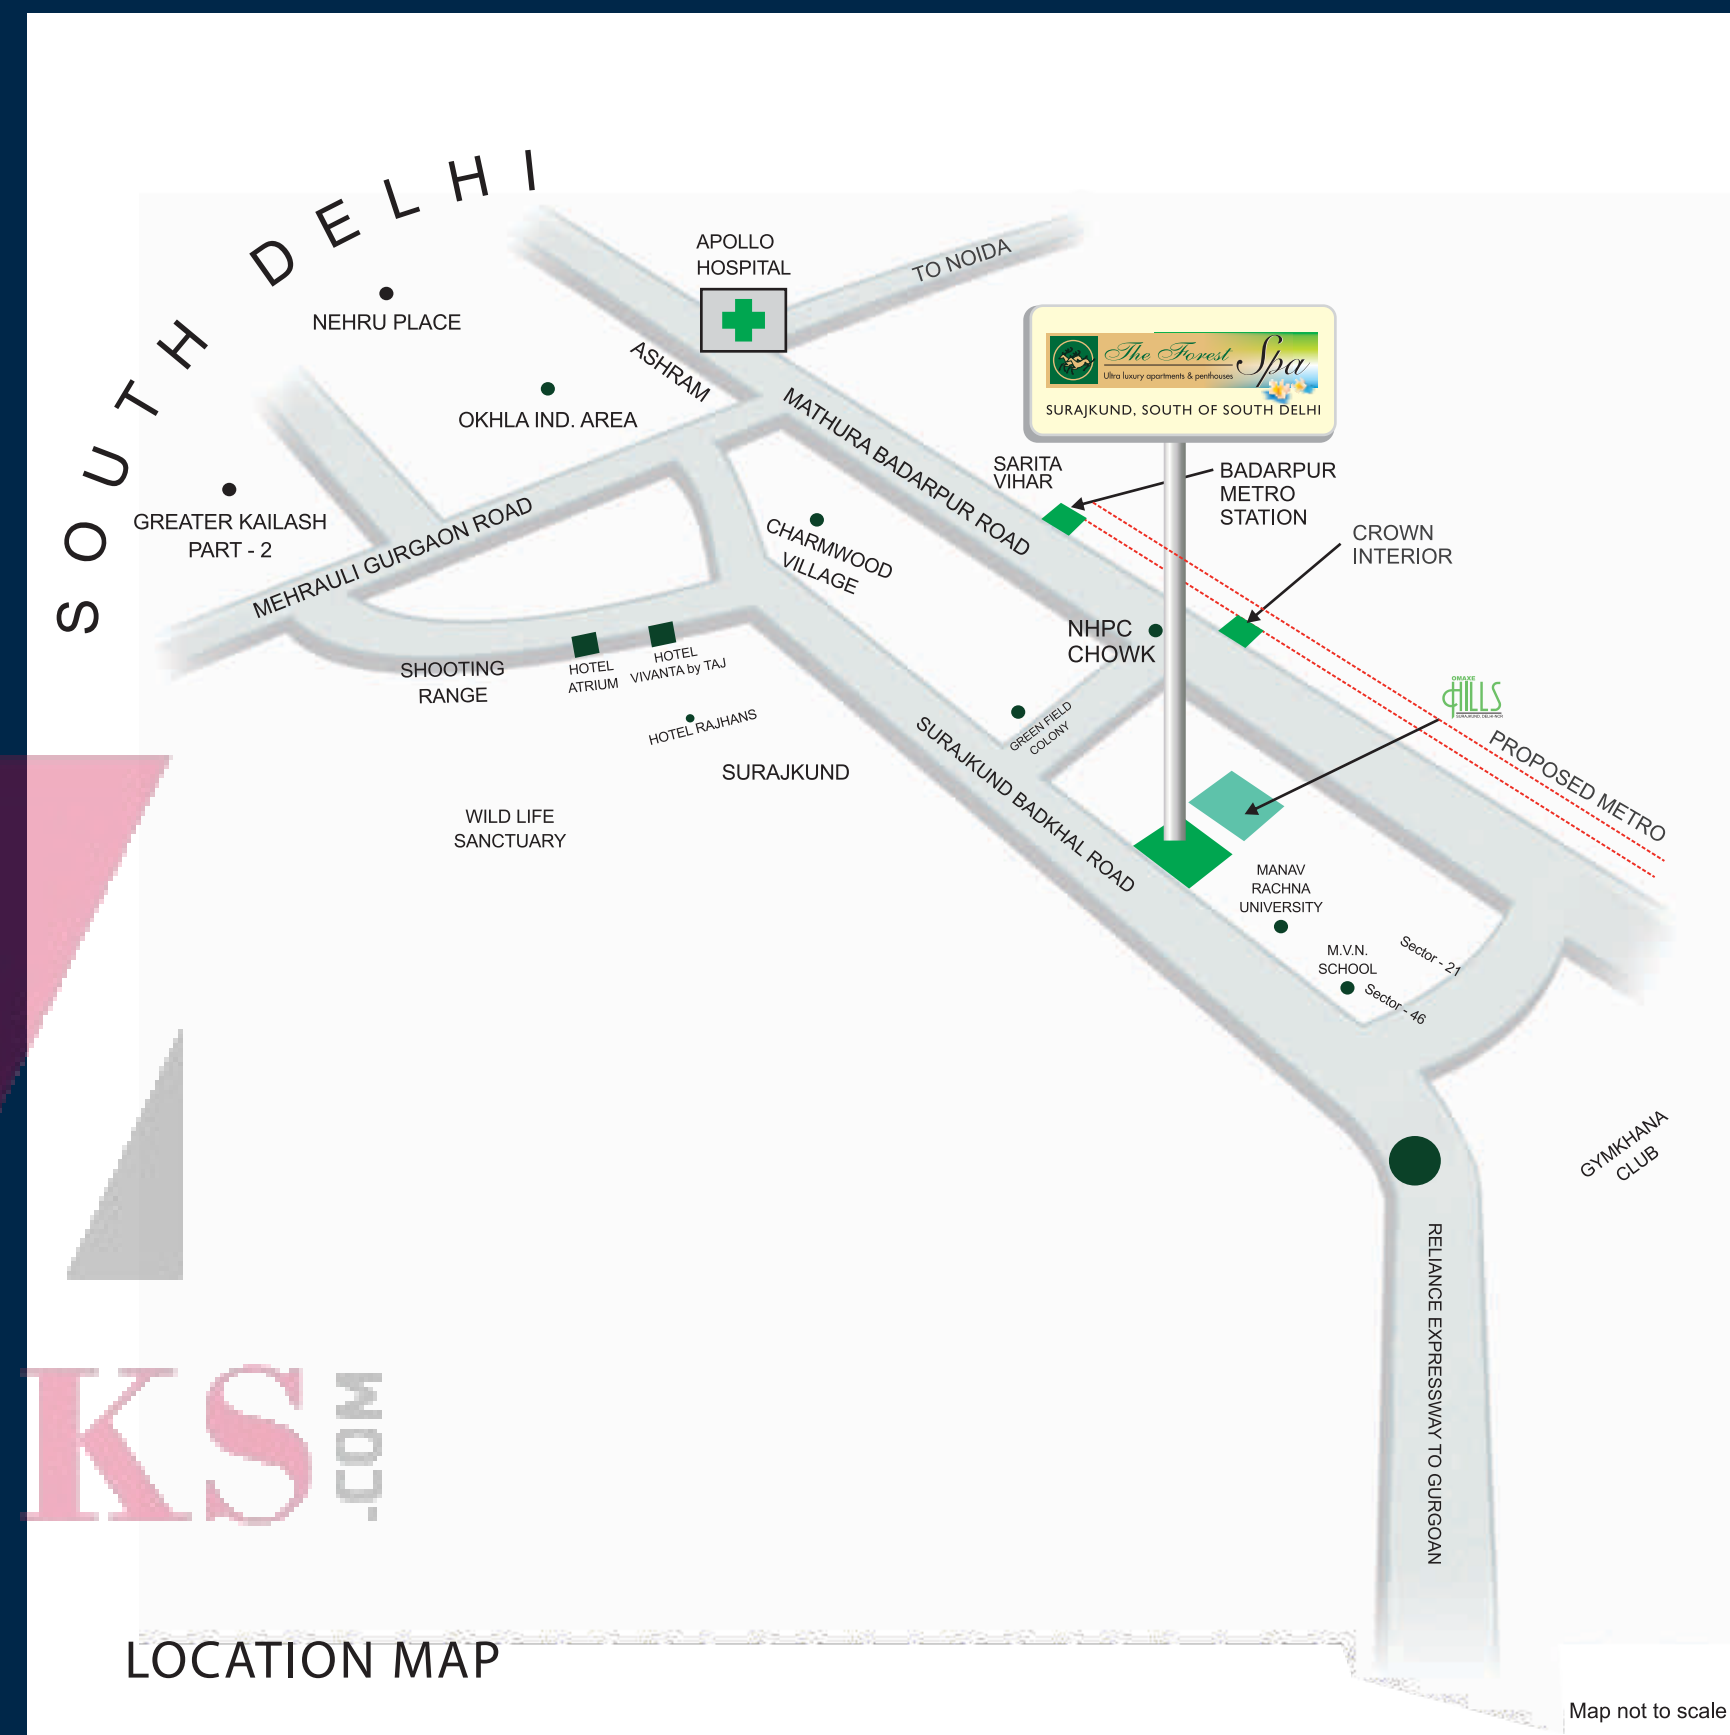

Highway like approach to Forest Spa makes it easily accessible from South Delhi, Noida and Gurgaon.

Forest Spa- Welcome to a great Life.

Master Layout Plan

Unit Plan, Super Area-2520 sq.ft.

*This is tentative plan subject to approval from concerned authority.

DISTANCE CHART

From OMAXE FOREST SPA (Approx.)

Nehru Place 20 minutes drive

Badarpur Border 5 minutes drive

Greater Kailash 15 minutes drive

Connaught Place 35 minutes drive

Noida 35 minutes drive

International Airport 37 minutes drive

Gurgaon 30 minutes drive