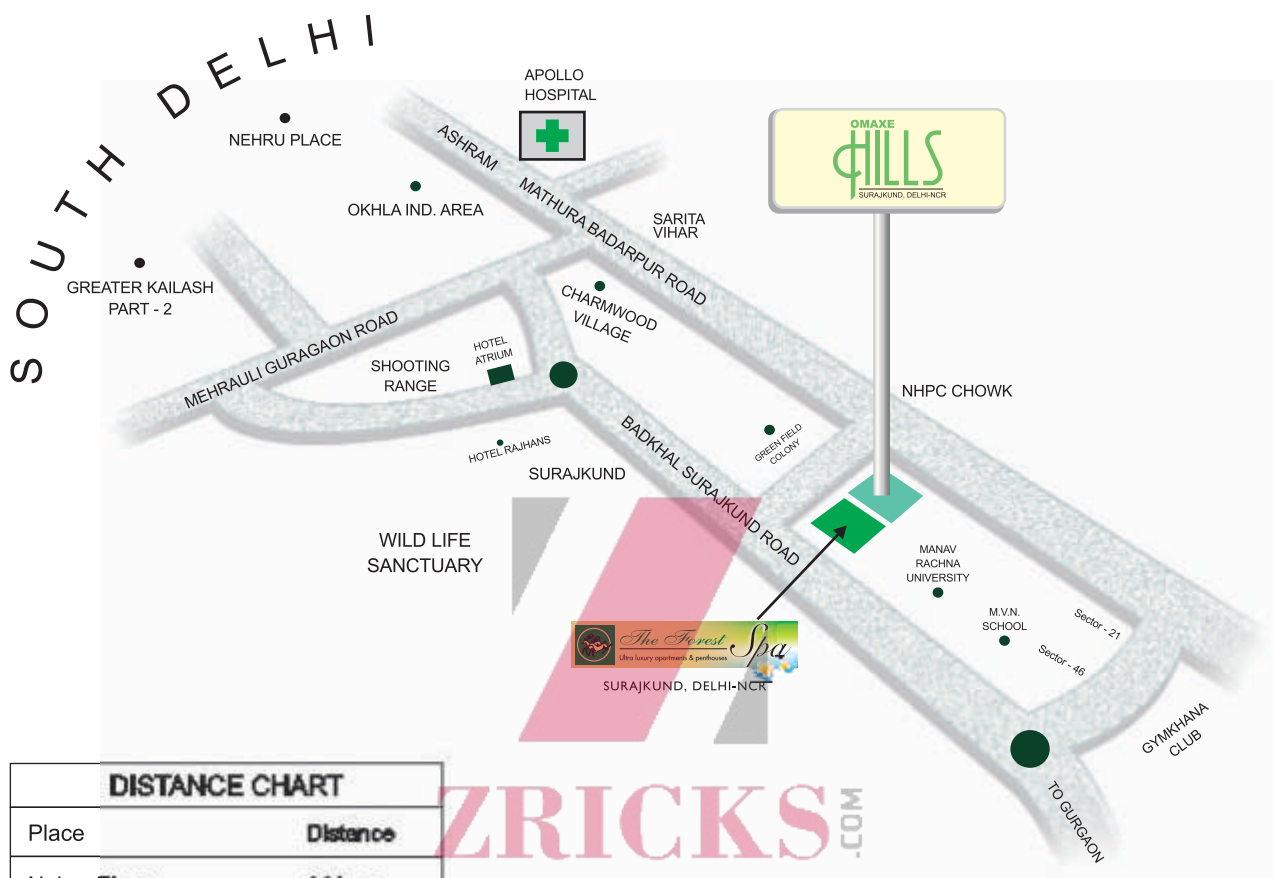

# location map

DISTANCE CHART	
Place	Distance
Nehru Place	14 kms
Greater Kailash	12 kms
Badarpur Border	4 kms
Noida	12 kms
Gurgaon	30 kms
Connaught Place	28 kms
International Airport	30 kms

- 5 minutes (approx.) drive from Badarpur border
- 20 minutes drive from Nehru Place / Greater Kailash