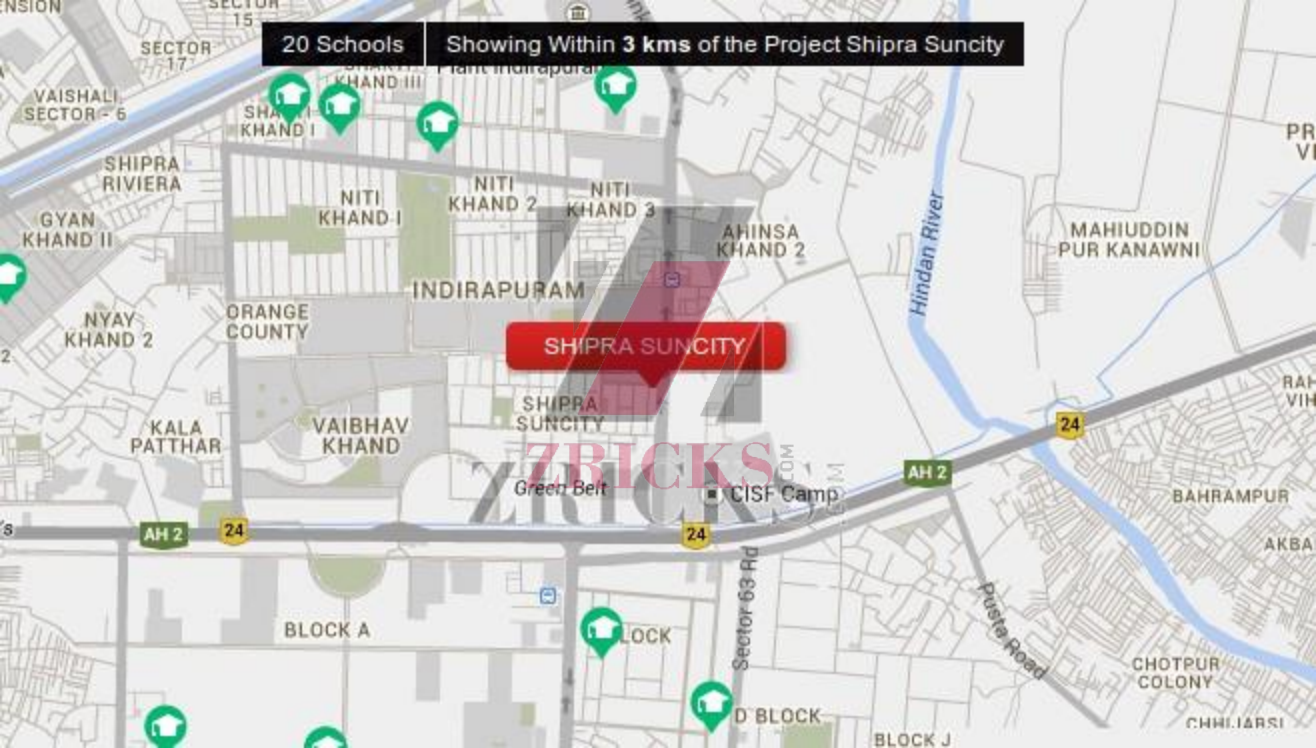

ZRICKS.COM

ZTRICKS

20 Schools

Showing Within 3 kms of the Project Shipra Suncity

SHIPRA SUNCITY

ZBRICKS.COM
Green Belt
CISF Camp

AH 2

24

24

AH 2

24

BLOCK A

LOCK

D' BLOCK

BLOCK J

CHOTPUR COLONY

SHIPRA RIVIERA

GYAN KHAND II

VAISHALI SECTOR - 6

SECTOR 17

SECTOR 15

SHANTI KHAND I

KHAND III

INDIRAPURAM

TOWER A

ENTRY

TOWER B

EIM WHITE CONCRETE PAVEMENT DRIVEWAY

ZRICKS