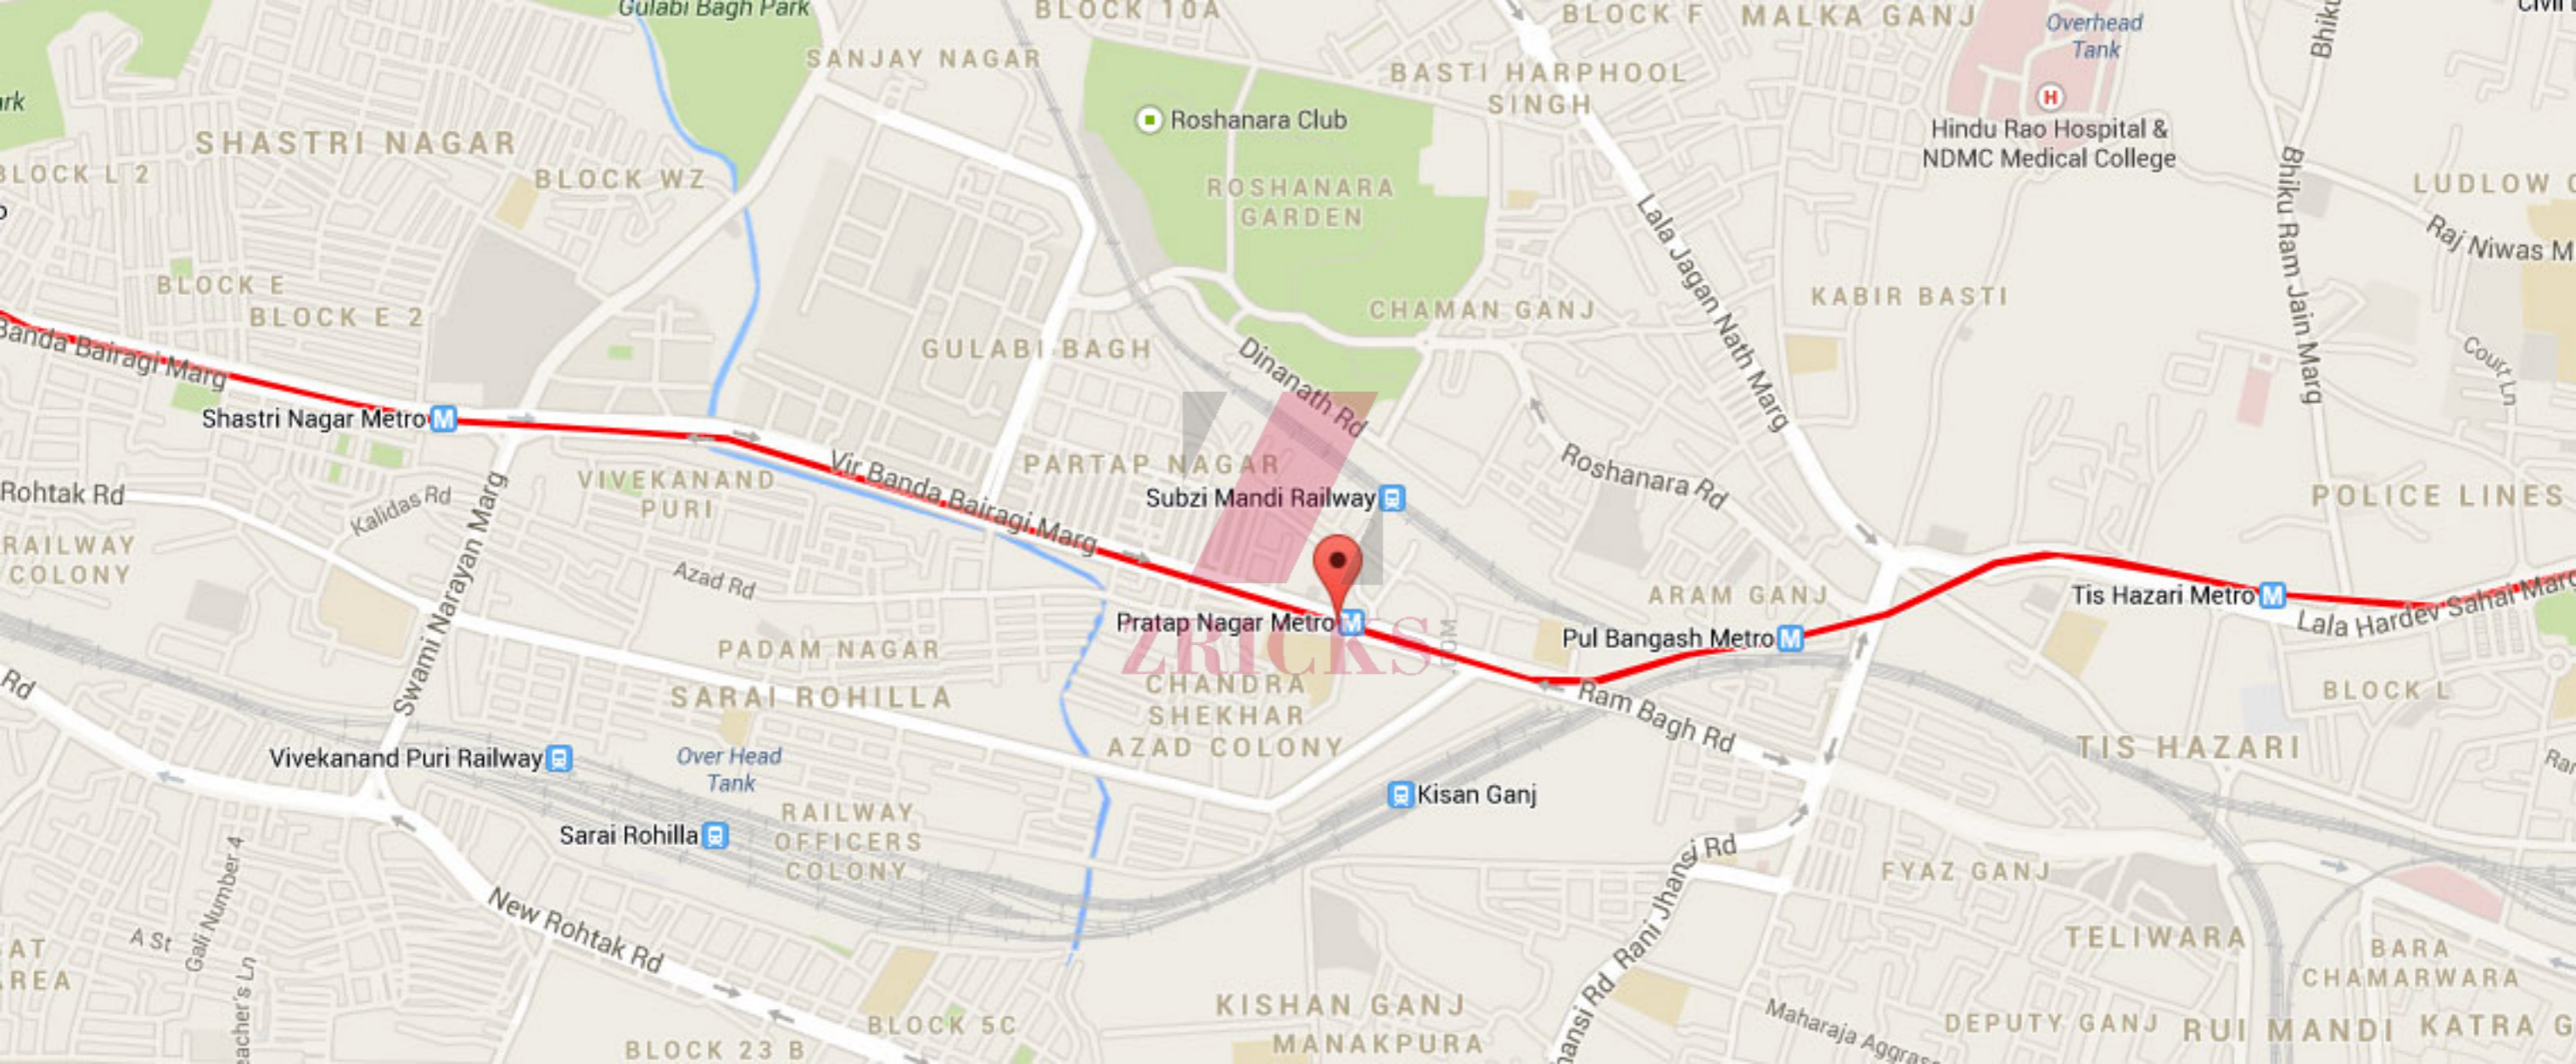

Parsvnath
METRO
Pratap Nagar Mall

ZRICKS.COM

PRATAP NAGAR METRO STATION

SHASTRI NAGAR

SANJAY NAGAR

BASTI HARPHOOL SINGH

Roshanara Club

ROSHANARA GARDEN

Hindu Rao Hospital & NDMC Medical College

BLOCK WZ

BLOCK E
BLOCK E 2

GULABI BAGH

CHAMAN GANJ

KABIR BASTI

Vir Banda Bairagi Marg

Shastri Nagar Metro