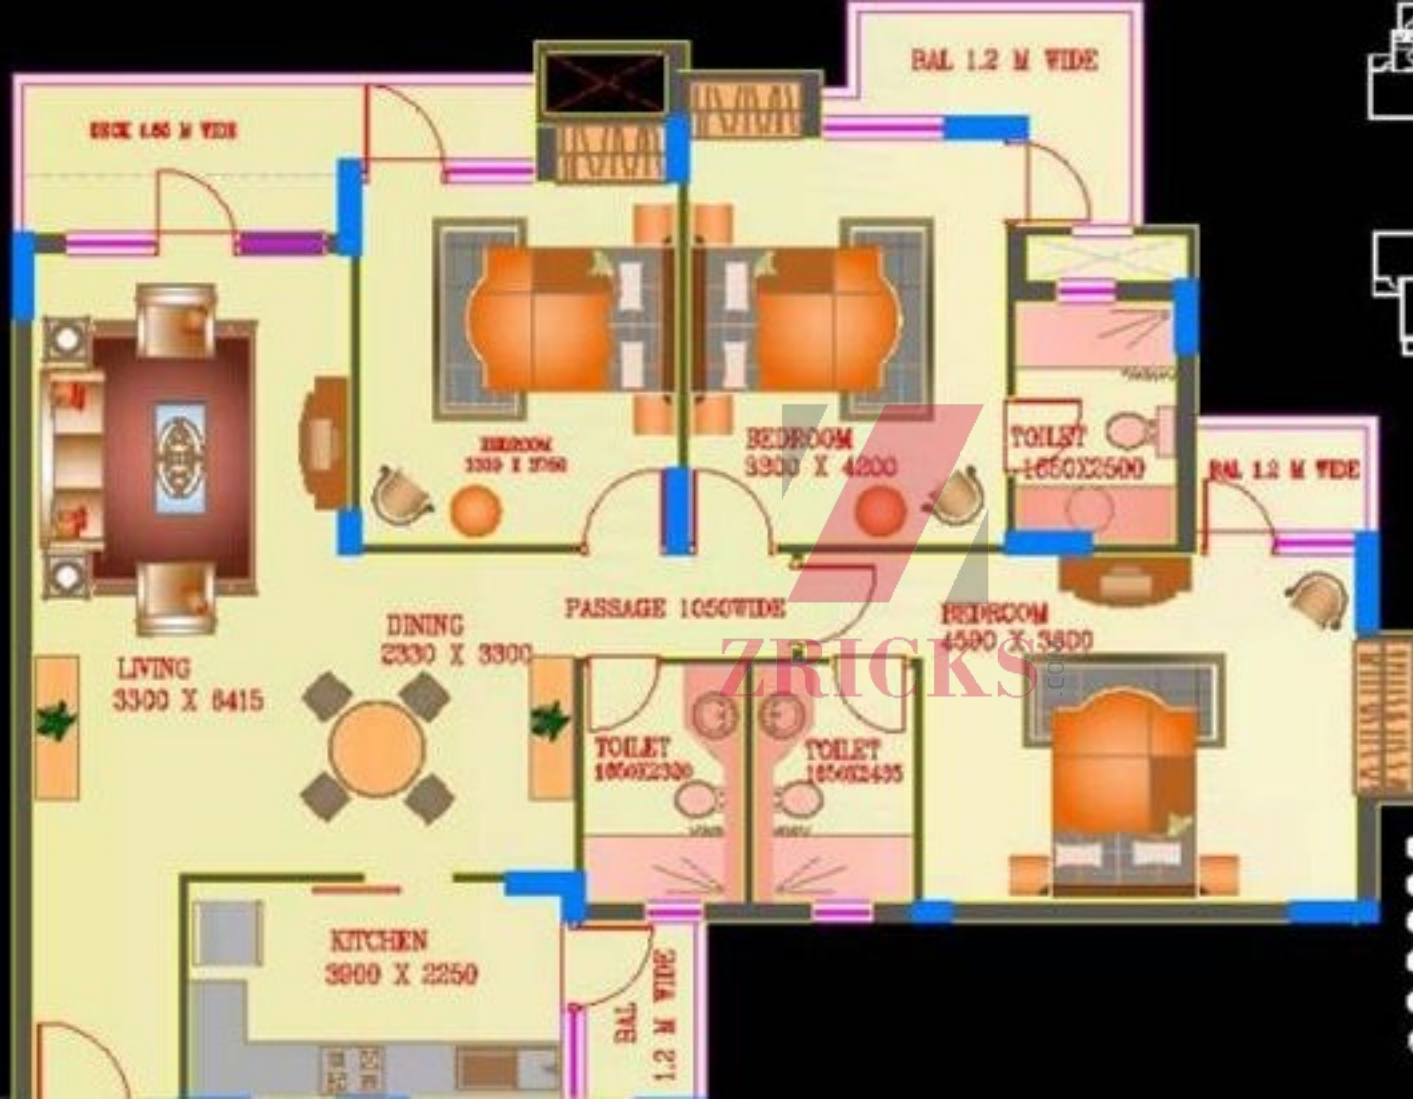

ZRECKS

ZRICKS

SAITAN

KEY-PLAN

TYPE C

- 3- BED ROOM
- 3- TOILETS
- LIVING ROOM
- DINING
- KITCHEN
- SUPER AREA- 1600 SQ.F

ZRICKS

ZRICKS