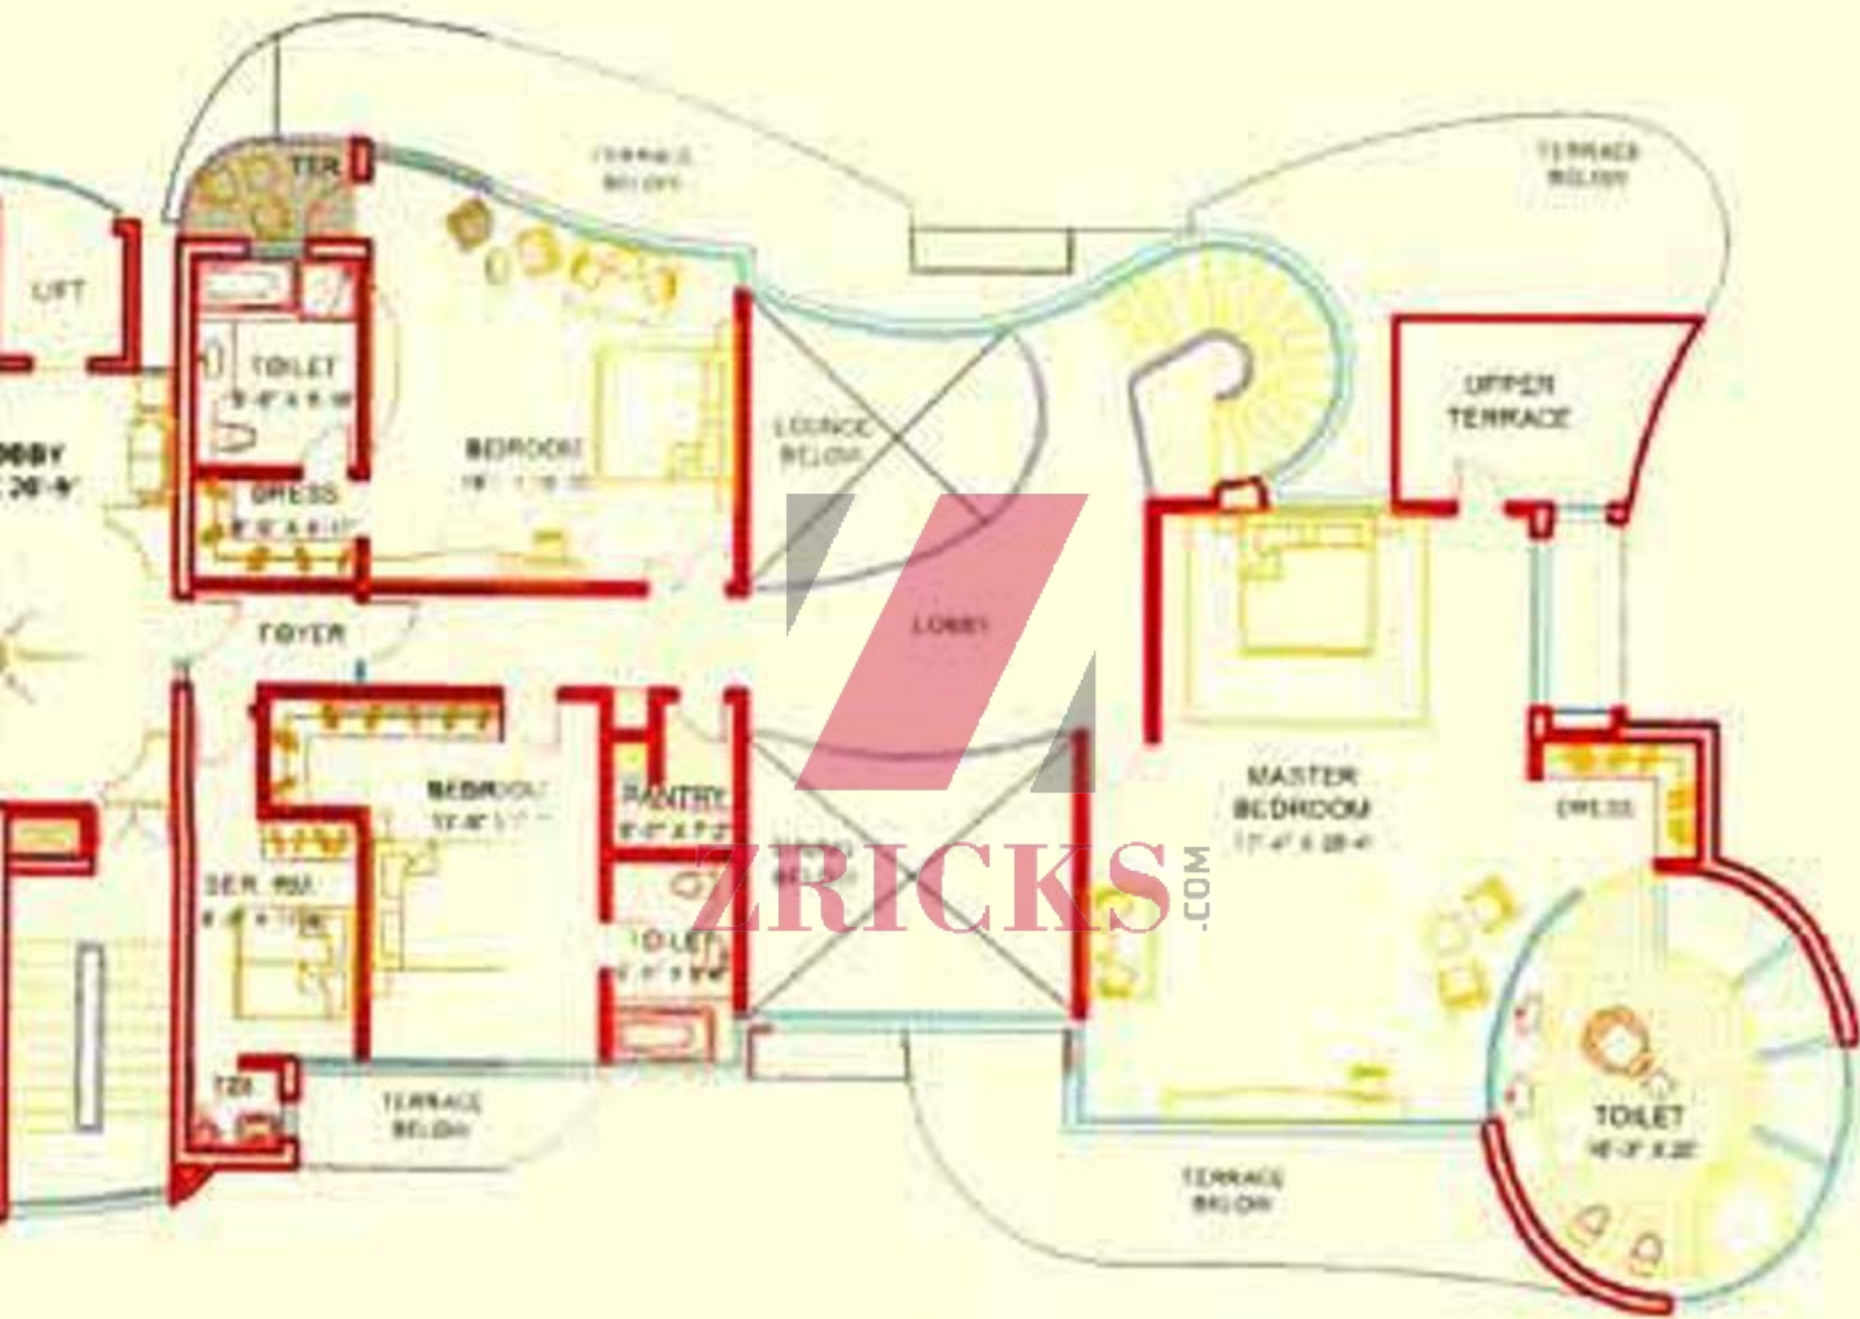

ZRICKS.COM

LOWER FLOOR PLAN

UPPER FLOOR PLAN

- 3000 SQ FT
- 4000 SQ FT
- 5230 SQ FT
- 6500 SQ FT
- 8160 SQ FT

ENT

DRIVE

ZEPHYRUS

KING'S SPEAR 1

BARBERRY 2

BARBERRY 1

OAK 2

OAK 1

JASMINE 2

JASMINE 1

OLIVE 2

OLIVE 1