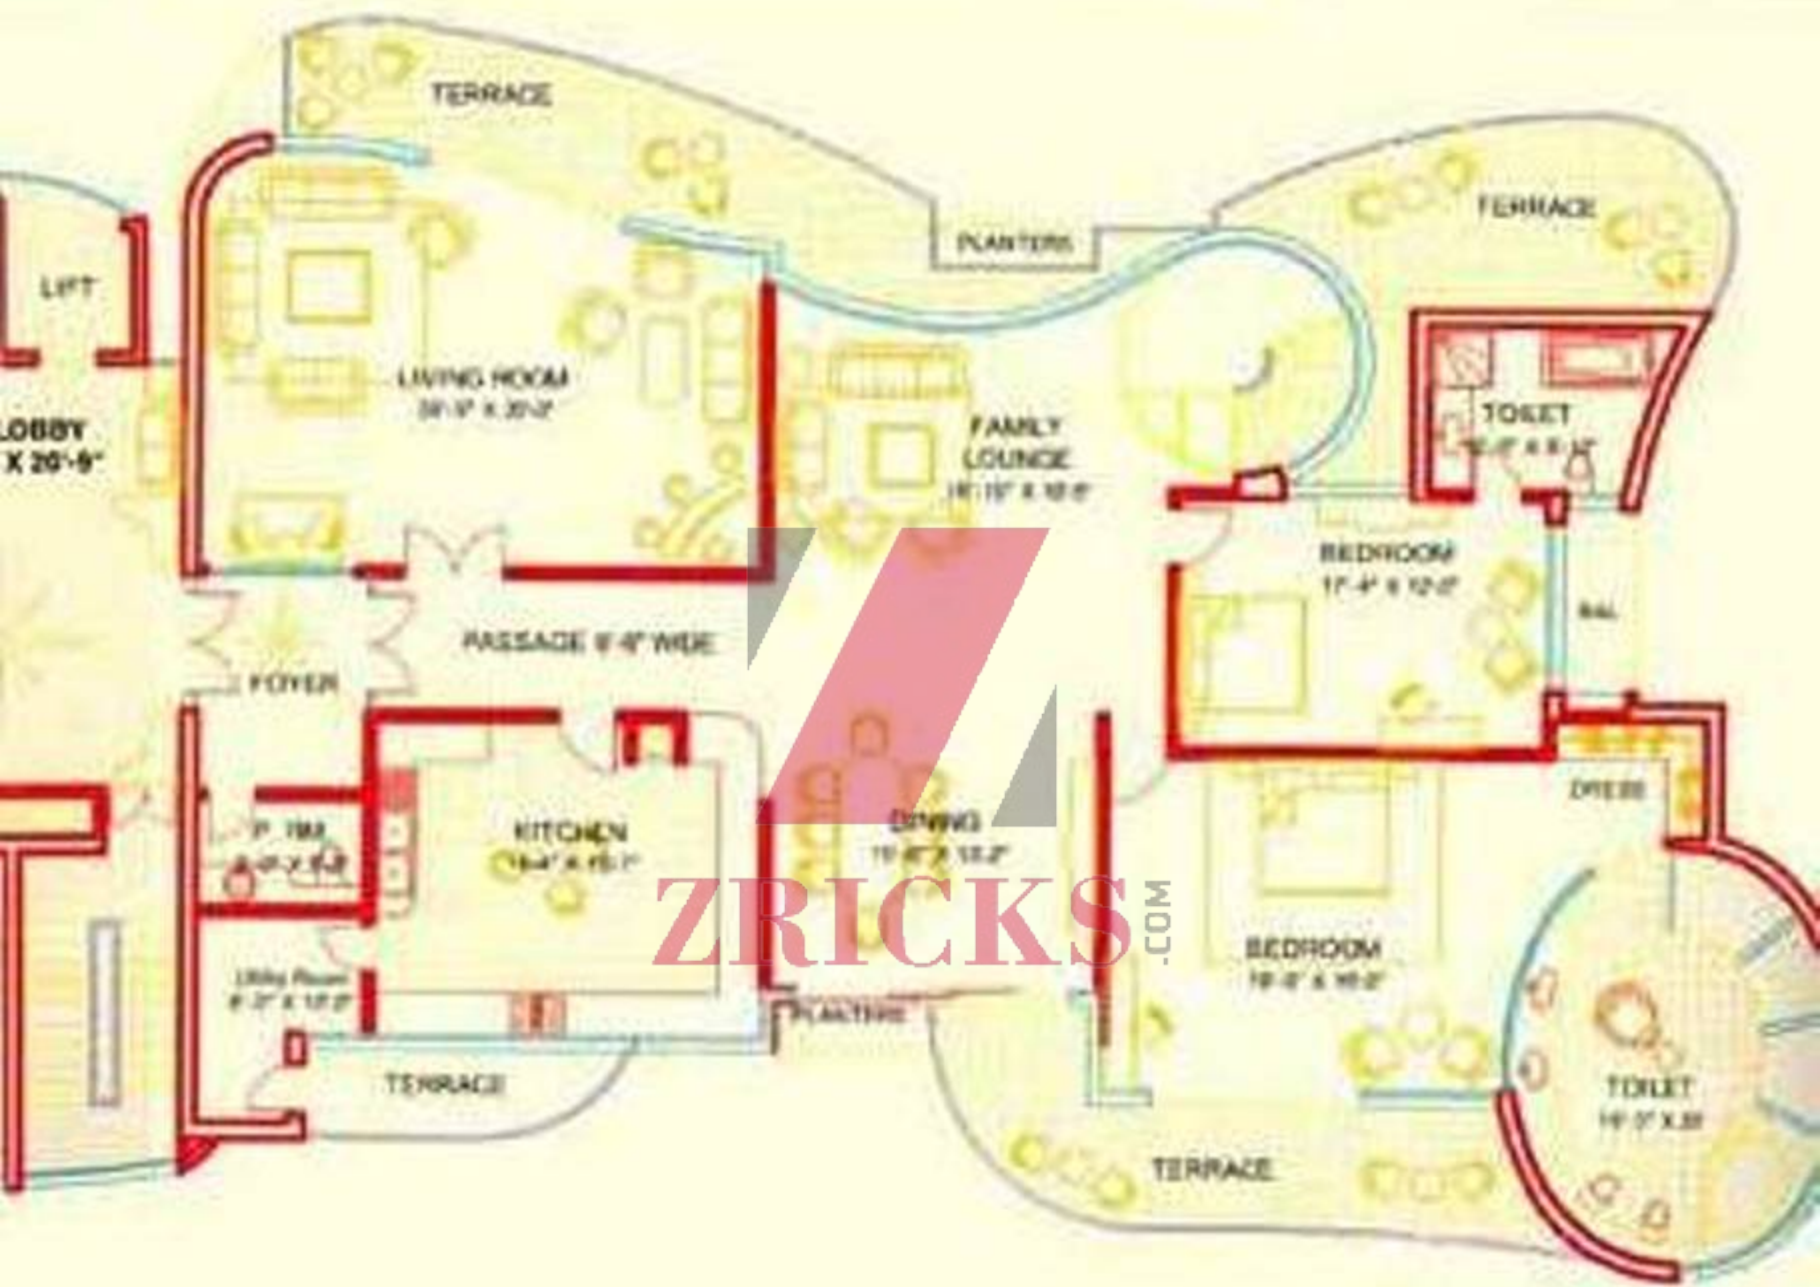

ZRICKS.COM

LOWER FLOOR PLAN

UPPER FLOOR PLAN

- 3000 SQ FT
- 4000 SQ FT
- 5230 SQ FT
- 6500 SQ FT
- 8160 SQ FT

ENT

DRIVE

ZEPHYRUS

KING'S SPEAR 1