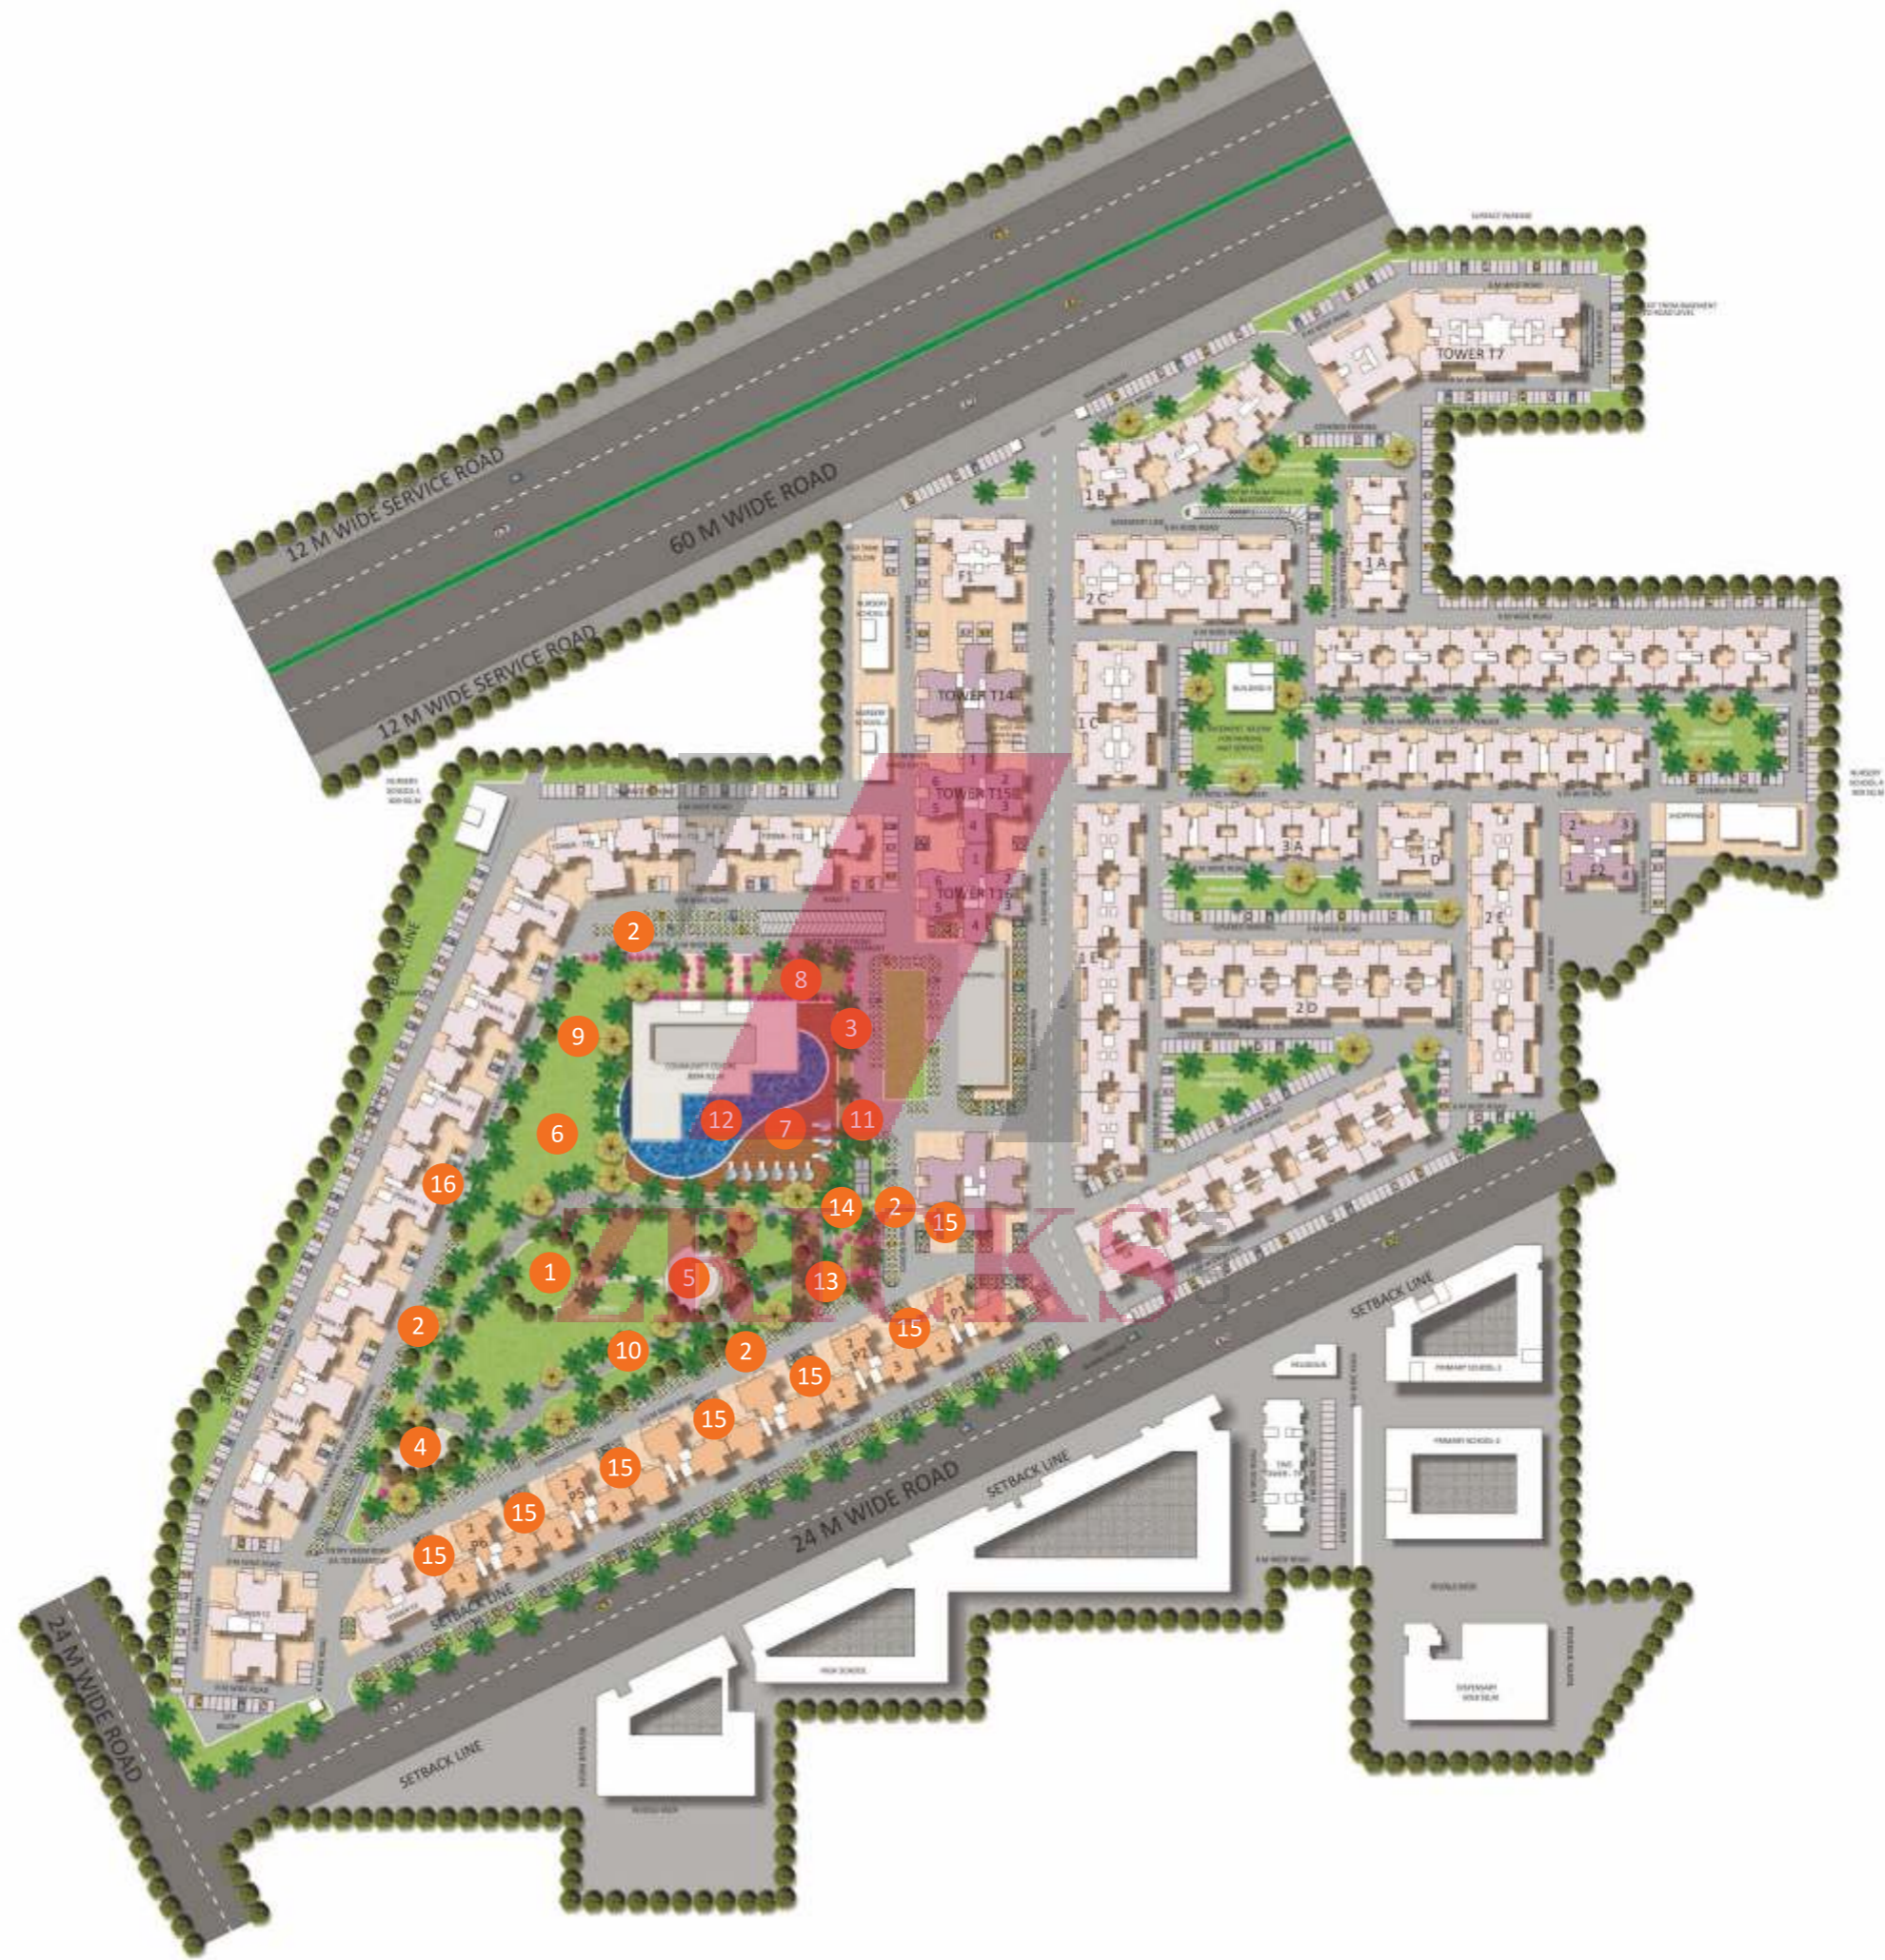

PETI**DOLES**
PRIVACY APARTMENTS
SEC-92, GURGAON

ZRICKS.COM

ZRICKS.COM

ZRIKES

GURGAON'S FIRST LUXURY PRIVATE SKY DECK

- Viewing Deck • Meditation & Yoga Zone • Sky Walk • Water Wall • Putting Green

One of the largest **clubs**
(35,000 sq. ft) in Gurgaon,
gives you the
luxury and space
to plan your evenings.

ZRIKKS

LAVISH SWIMMING POOL

1 Lawn

2 Parking

3 Pathway

4 Skating

5 Amphitheatre

6 Banquet Lawn

15 Building Entry

16 Cycling Track

ZHICKS.COM

TRICKS.COM

UNIT PLAN-1

SUPER BUILT-UP AREA: 2040 sq. ft. TOWER NUMBER: P1 to P6

ZRICKS.COM

UNIT PLAN - 2