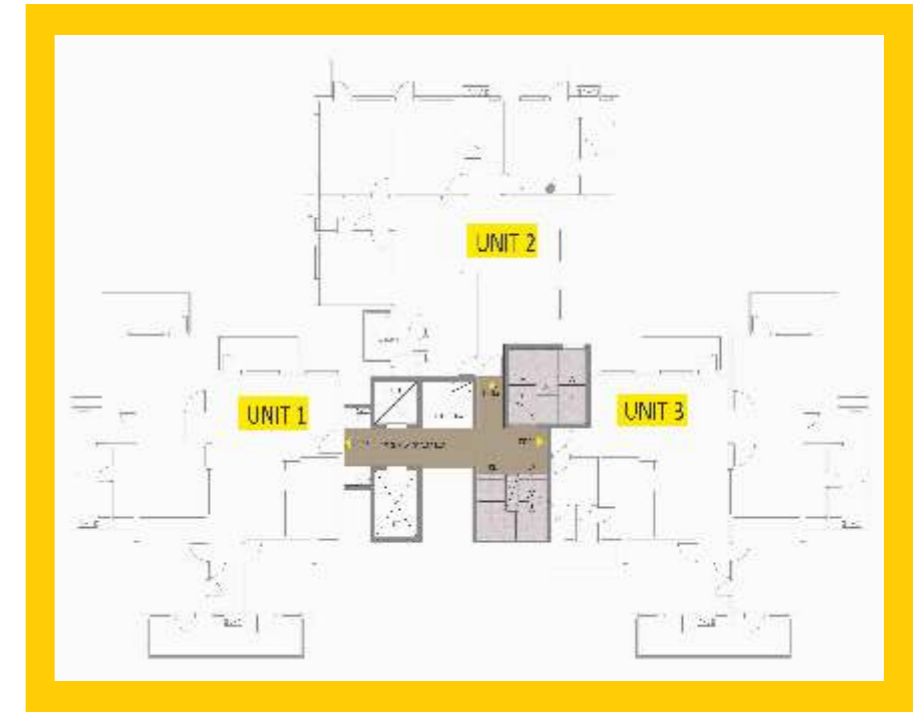

15 Building Entry

16 Cycling Track

ZHICKS.COM

TRICKS.COM

UNIT PLAN-1

SUPER BUILT-UP AREA: 2040 sq. ft. TOWER NUMBER: P1 to P6

ZRICKS.COM

UNIT PLAN - 2

SUPER BUILT-UP AREA: 2093 sq. ft. TOWER NUMBER: P1 to P6

4 BHK + S

UNIT PLAN- 3

SUPER BUILT-UP AREA: 2226 sq. ft. TOWER NUMBER: P1 to P6

UNIT PLAN - 1 & 4

SUPER BUILT-UP AREA: 1454 sq. ft. **TOWER NUMBER:** T15 to T16

UNIT PLAN- 2,3,5 & 6

SUPER BUILT-UP AREA: 1261 sq. ft. TOWER NUMBER: T15 to T16

ZRICKS

UNIT PLAN 1 & 2

SUPER BUILT-UP AREA: 1469 sq. ft. TOWER NUMBER: F2

UNIT PLAN - 3 & 4

SUPER BUILT-UP AREA: 1666 sq. ft. TOWER NUMBER: F2