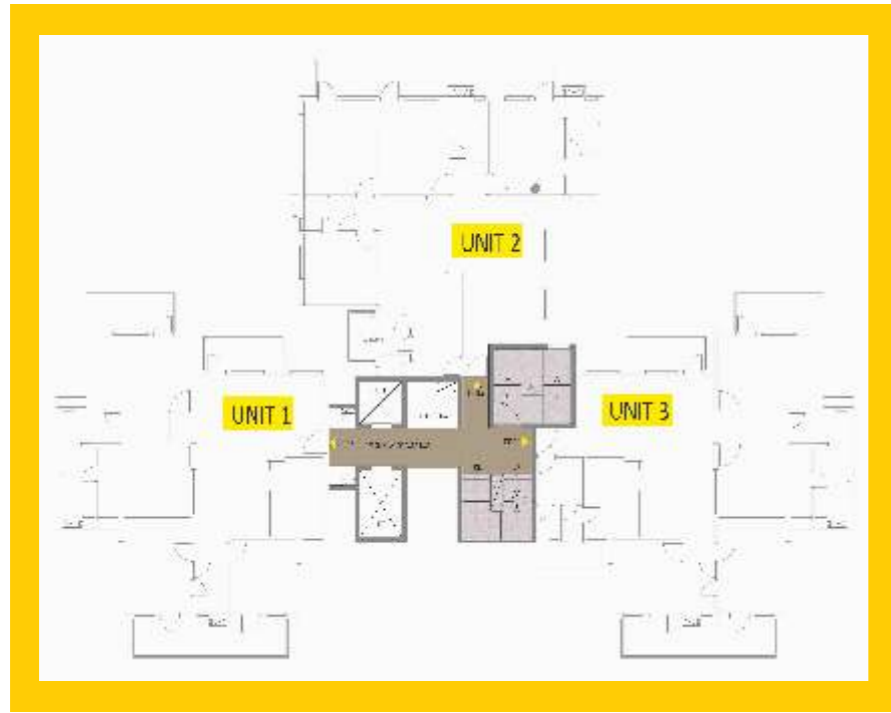

15 Building Entry

16 Cycling Track

ZHICKS.COM

TRICKS.COM

UNIT PLAN-1

SUPER BUILT-UP AREA: 2040 sq. ft. TOWER NUMBER: P1 to P6

ZRICKS.COM

UNIT PLAN - 2

SUPER BUILT-UP AREA: 2093 sq. ft. TOWER NUMBER: P1 to P6

4 BHK + S

UNIT PLAN- 3

SUPER BUILT-UP AREA: 2226 sq. ft. TOWER NUMBER: P1 to P6

UNIT PLAN - 1 & 4

SUPER BUILT-UP AREA: 1454 sq. ft. **TOWER NUMBER:** T15 to T16

UNIT PLAN- 2,3,5 & 6

SUPER BUILT-UP AREA: 1261 sq. ft. TOWER NUMBER: T15 to T16

ZRICKS

UNIT PLAN 1 & 2

SUPER BUILT-UP AREA: 1469 sq. ft. TOWER NUMBER: F2

UNIT PLAN - 3 & 4

SUPER BUILT-UP AREA: 1666 sq. ft. TOWER NUMBER: F2