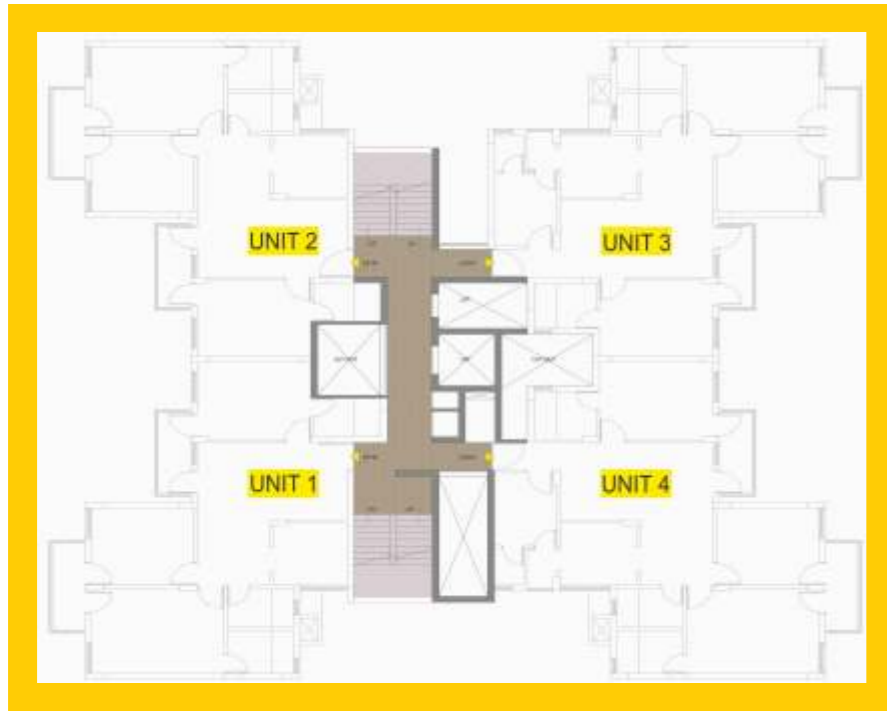

SUPER BUILT-UP AREA: 2093 sq. ft. TOWER NUMBER: P1 to P6

4 BHK + S

UNIT PLAN- 3

SUPER BUILT-UP AREA: 2226 sq. ft. TOWER NUMBER: P1 to P6

UNIT PLAN - 1 & 4

SUPER BUILT-UP AREA: 1454 sq. ft. **TOWER NUMBER:** T15 to T16

UNIT PLAN- 2,3,5 & 6

SUPER BUILT-UP AREA: 1261 sq. ft. TOWER NUMBER: T15 to T16

ZRICKS

UNIT PLAN 1 & 2

SUPER BUILT-UP AREA: 1469 sq. ft. TOWER NUMBER: F2

UNIT PLAN - 3 & 4

SUPER BUILT-UP AREA: 1666 sq. ft. TOWER NUMBER: F2