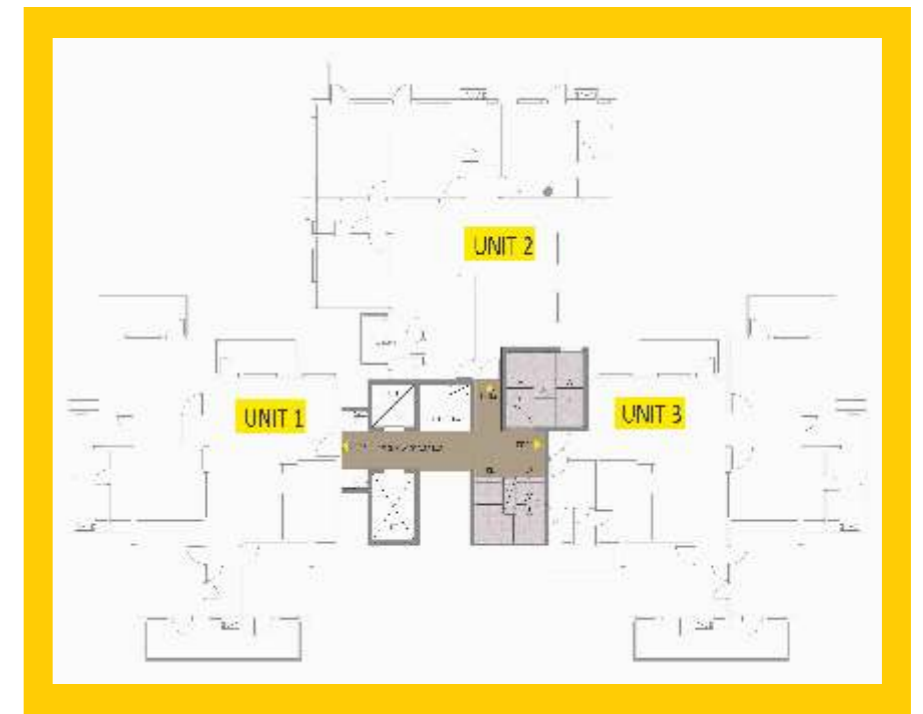

15 Building Entry

16 Cycling Track

ZHICKS.COM

TRICKS.COM

UNIT PLAN-1

SUPER BUILT-UP AREA: 2040 sq. ft. TOWER NUMBER: P1 to P6

ZRICKS.COM

UNIT PLAN - 2

SUPER BUILT-UP AREA: 2093 sq. ft. TOWER NUMBER: P1 to P6

4 BHK + S

UNIT PLAN- 3

SUPER BUILT-UP AREA: 2226 sq. ft. TOWER NUMBER: P1 to P6

UNIT PLAN - 1 & 4

SUPER BUILT-UP AREA: 1454 sq. ft. **TOWER NUMBER:** T15 to T16