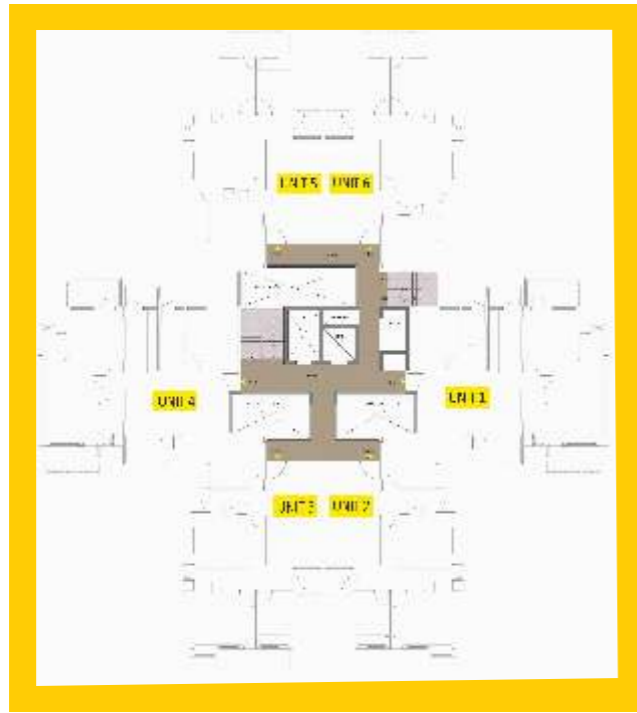

15 Building Entry

16 Cycling Track

ZHICKS.COM

TRICKS.COM

UNIT PLAN-1

SUPER BUILT-UP AREA: 2040 sq. ft. TOWER NUMBER: P1 to P6

ZRICKS.COM

UNIT PLAN - 2

SUPER BUILT-UP AREA: 2093 sq. ft. TOWER NUMBER: P1 to P6

4 BHK + S

UNIT PLAN- 3

SUPER BUILT-UP AREA: 2226 sq. ft. TOWER NUMBER: P1 to P6

UNIT PLAN - 1 & 4

SUPER BUILT-UP AREA: 1454 sq. ft. **TOWER NUMBER:** T15 to T16

UNIT PLAN- 2,3,5 & 6

SUPER BUILT-UP AREA: 1261 sq. ft. TOWER NUMBER: T15 to T16

ZRICKS

UNIT PLAN 1 & 2

SUPER BUILT-UP AREA: 1469 sq. ft. TOWER NUMBER: F2

UNIT PLAN - 3 & 4

SUPER BUILT-UP AREA: 1666 sq. ft. TOWER NUMBER: F2