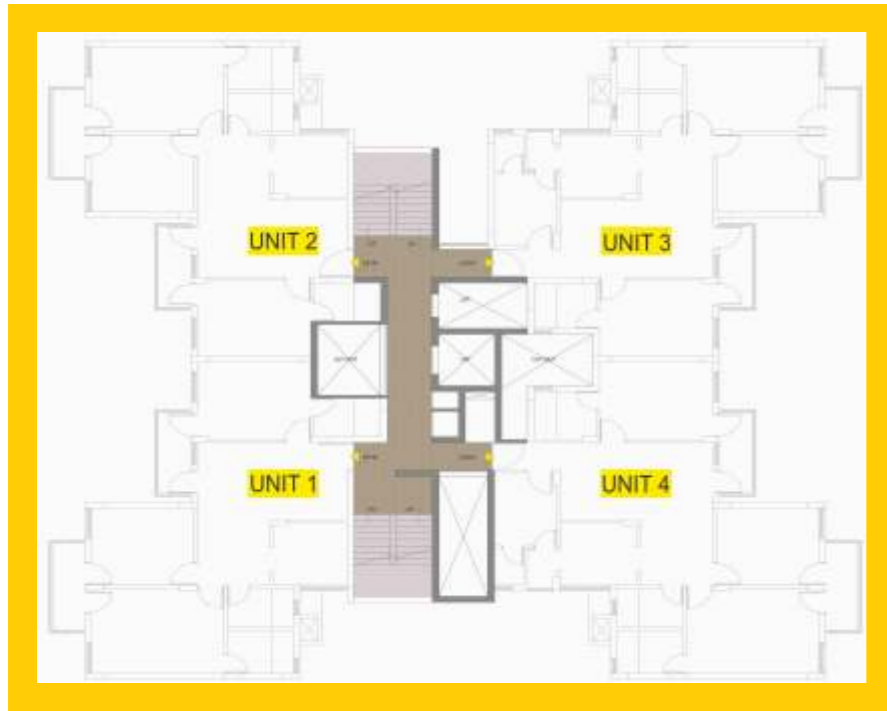

15 Building Entry

16 Cycling Track

ZHICKS.COM

TRICKS.COM

UNIT PLAN-1

SUPER BUILT-UP AREA: 2040 sq. ft. TOWER NUMBER: P1 to P6

ZRICKS.COM

UNIT PLAN - 2

SUPER BUILT-UP AREA: 2093 sq. ft. TOWER NUMBER: P1 to P6

4 BHK + S

UNIT PLAN- 3

SUPER BUILT-UP AREA: 2226 sq. ft. TOWER NUMBER: P1 to P6

UNIT PLAN - 1 & 4

SUPER BUILT-UP AREA: 1454 sq. ft. **TOWER NUMBER:** T15 to T16

UNIT PLAN- 2,3,5 & 6

SUPER BUILT-UP AREA: 1261 sq. ft. TOWER NUMBER: T15 to T16

ZRICKS

UNIT PLAN 1 & 2

SUPER BUILT-UP AREA: 1469 sq. ft. TOWER NUMBER: F2

UNIT PLAN - 3 & 4

SUPER BUILT-UP AREA: 1666 sq. ft. TOWER NUMBER: F2