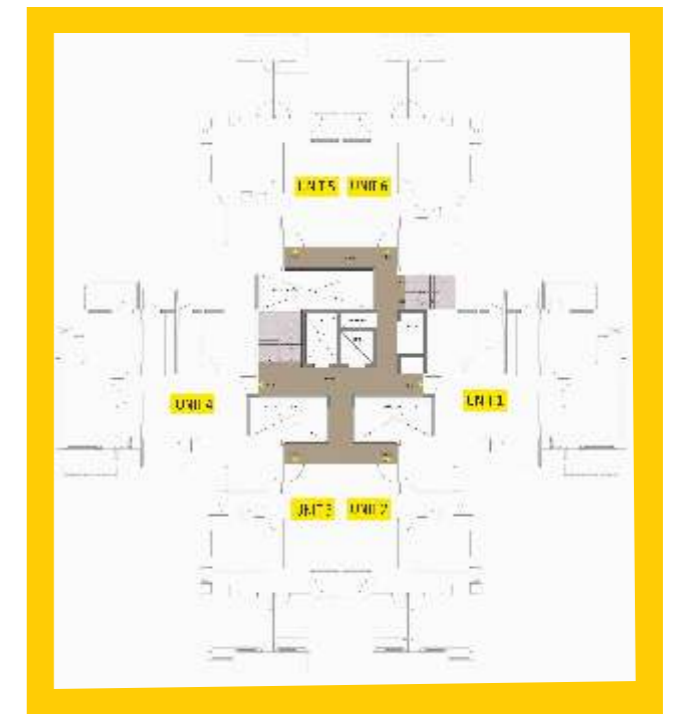

15 Building Entry

16 Cycling Track

ZHICKS.COM

TRICKS.COM

UNIT PLAN-1

SUPER BUILT-UP AREA: 2040 sq. ft. TOWER NUMBER: P1 to P6

ZRICKS.COM

UNIT PLAN - 2

SUPER BUILT-UP AREA: 2093 sq. ft. TOWER NUMBER: P1 to P6

4 BHK + S

UNIT PLAN- 3

SUPER BUILT-UP AREA: 2226 sq. ft. TOWER NUMBER: P1 to P6

UNIT PLAN - 1 & 4

SUPER BUILT-UP AREA: 1454 sq. ft. **TOWER NUMBER:** T15 to T16

UNIT PLAN- 2,3,5 & 6

SUPER BUILT-UP AREA: 1261 sq. ft. TOWER NUMBER: T15 to T16

ZRICKS

UNIT PLAN 1 & 2

SUPER BUILT-UP AREA: 1469 sq. ft. TOWER NUMBER: F2

UNIT PLAN - 3 & 4

SUPER BUILT-UP AREA: 1666 sq. ft. TOWER NUMBER: F2