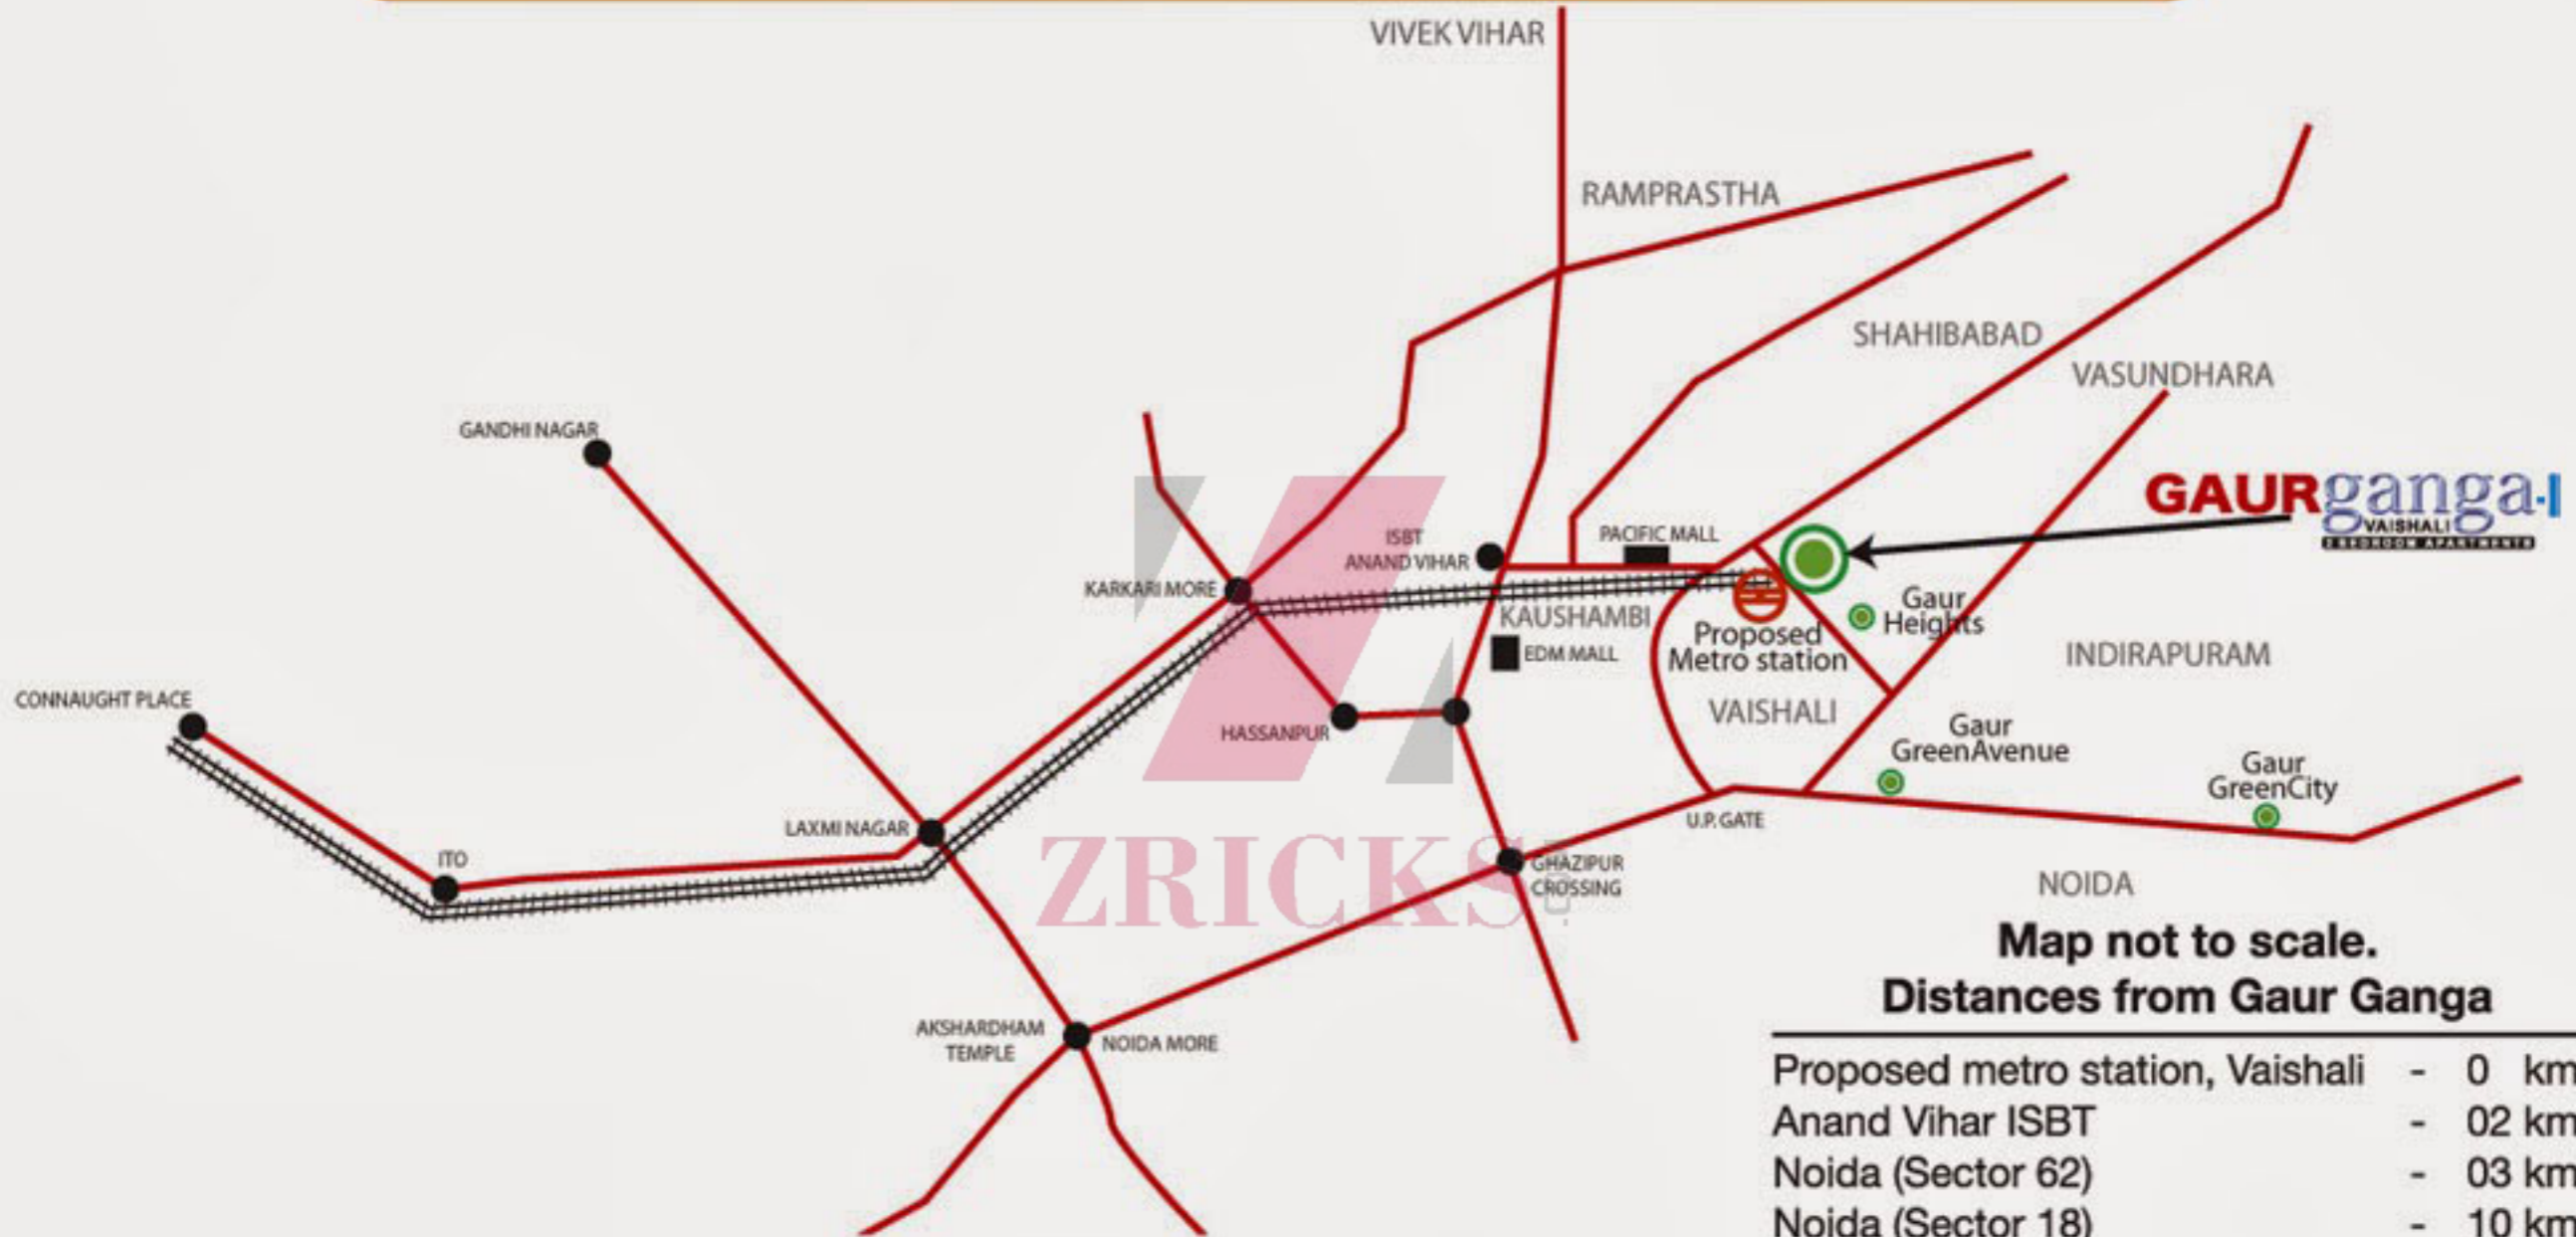

GAURGRAVITY
at
GAURganga-I
ZRICKS.COM

ZRECO.COM

ZRICKS.COM

MAHARAJA - I

*Super Area : 985 Sq. Ft. (Approx)

MAHARAJA - II

Super Area : 1060 Sq. Ft. (Approx)

LOCATION MAP

GAURganga
VAISHALI
RESIDENCE

ZRICKS

**Map not to scale.
Distances from Gaur Ganga**

Proposed metro station, Vaishali	- 0 kms
Anand Vihar ISBT	- 02 kms
Noida (Sector 62)	- 03 kms
Noida (Sector 18)	- 10 kms
Ashram	- 12 kms
Connaught Place	- 13 kms
(20 Min by proposed metro rail)	
I.G.I Air port	- 38 kms