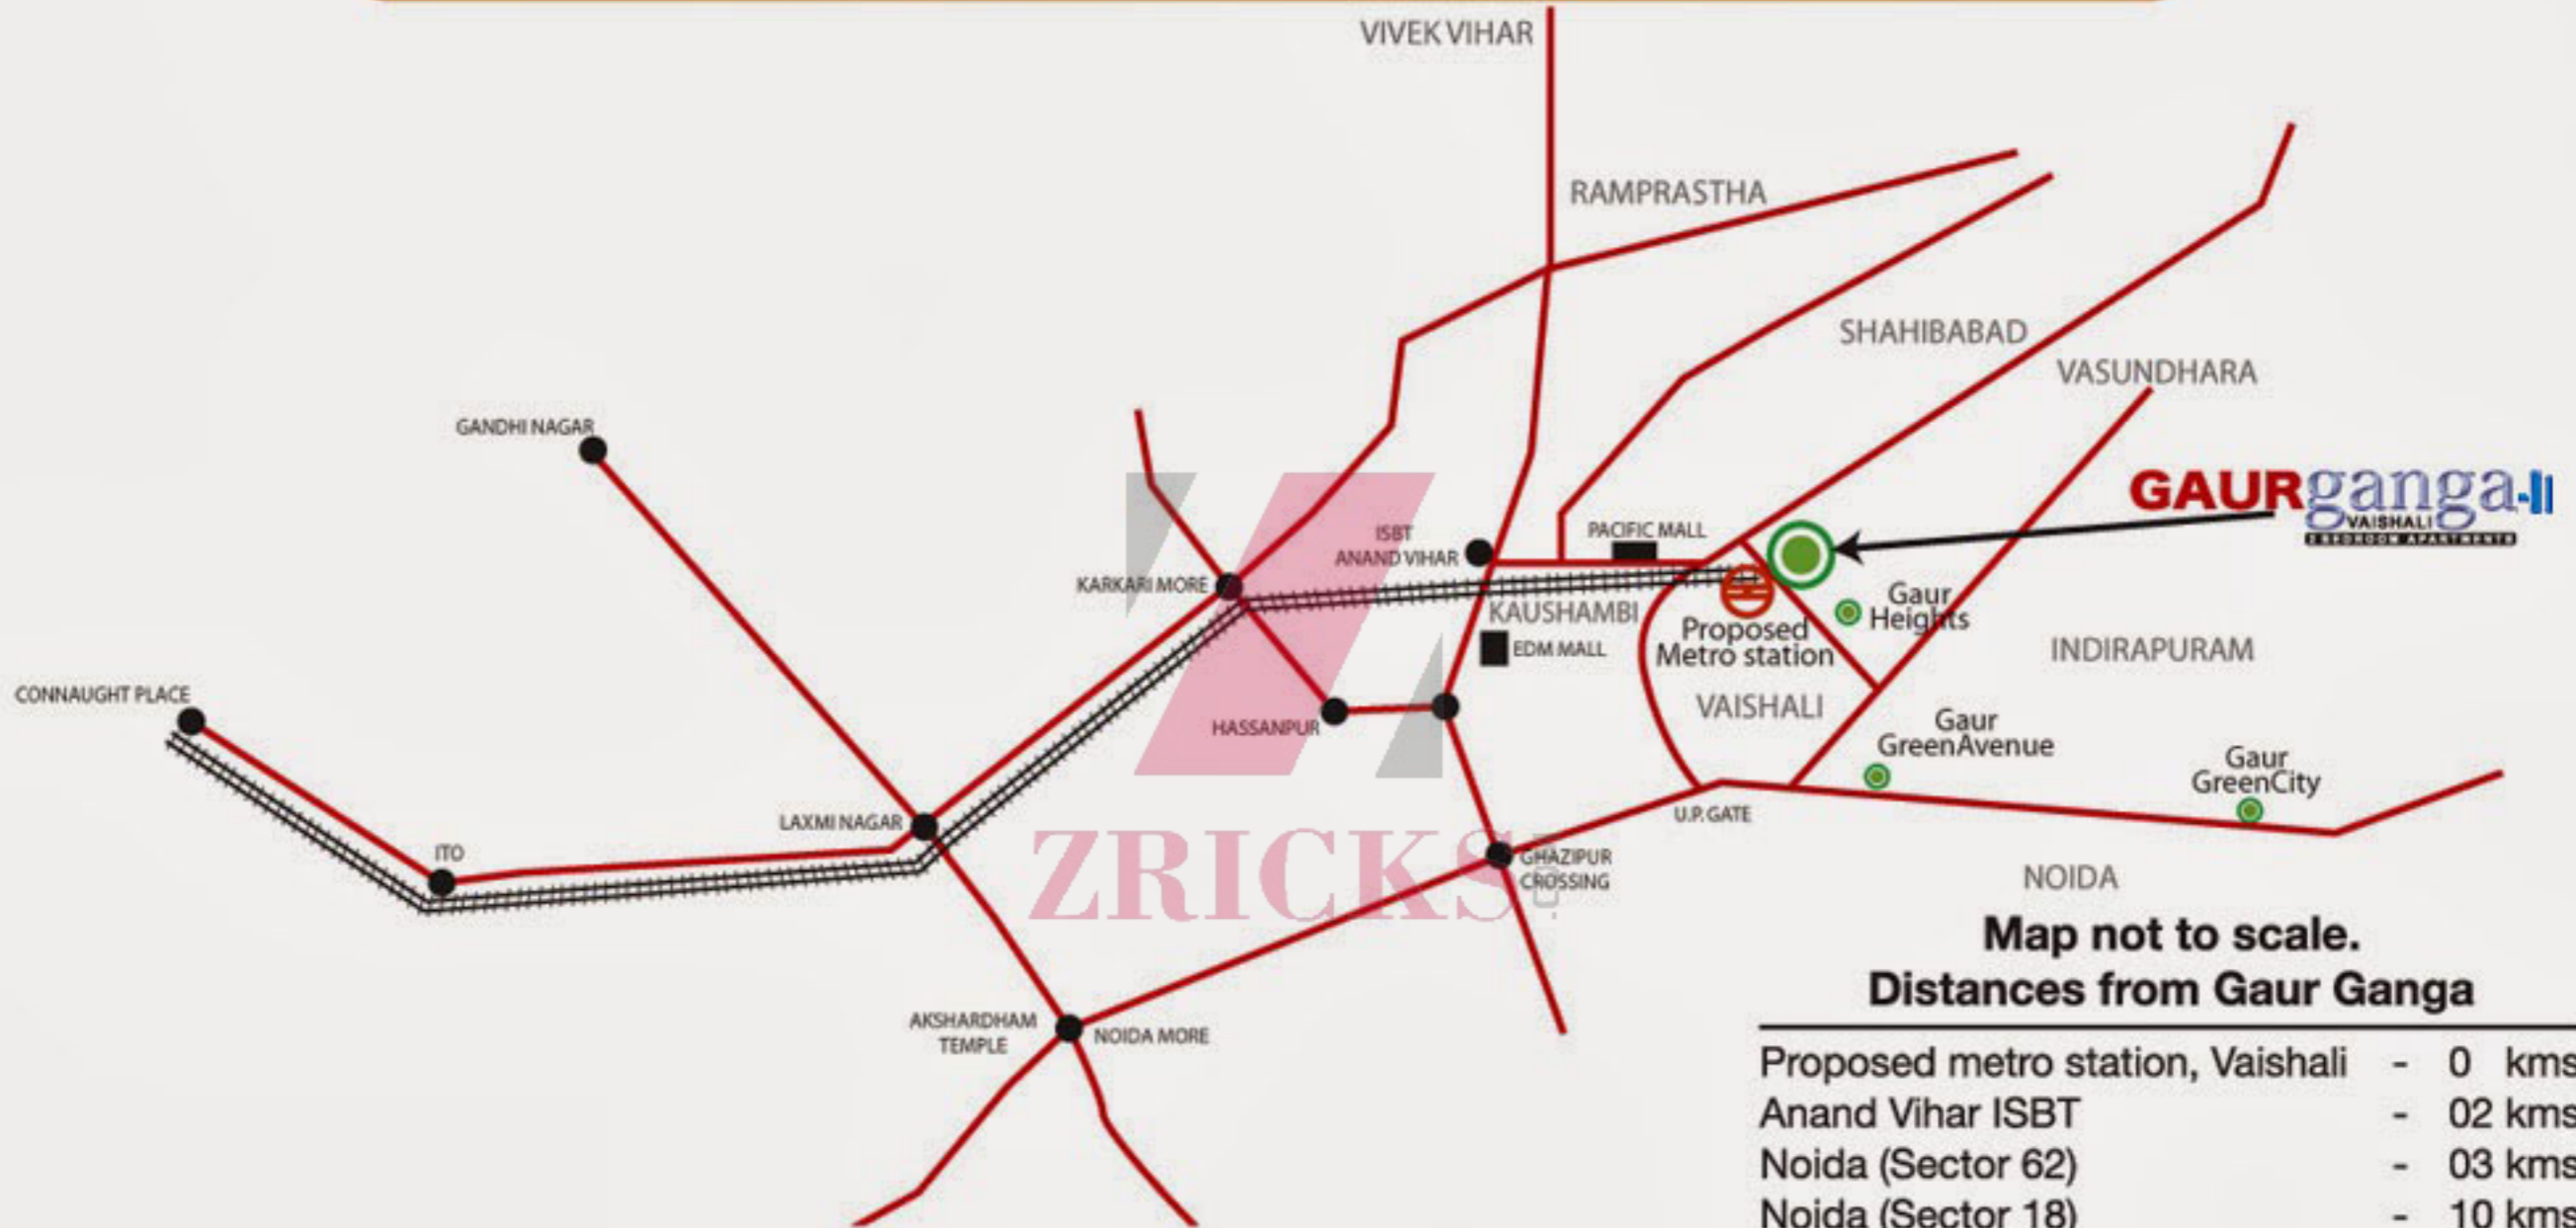

GAURGRAVITY
at
GAURganga-II
ZRICKS.COM

ZRICKS.COM

MAHARAJA - I

*Super Area : 985 Sq. Ft. (Approx)

MAHARAJA - II

Super Area : 1060 Sq. Ft. (Approx)

LOCATION MAP

**Map not to scale.
Distances from Gaur Ganga**

Proposed metro station, Vaishali	- 0 kms
Anand Vihar ISBT	- 02 kms
Noida (Sector 62)	- 03 kms
Noida (Sector 18)	- 10 kms
Ashram	- 12 kms
Connaught Place (20 Min by proposed metro rail)	- 13 kms
I.G.I Air port	- 38 kms