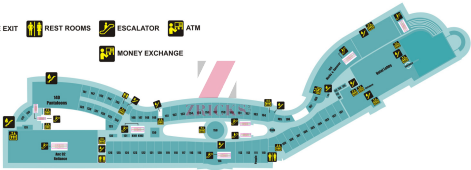

ATM

MONEY EXCHANGE

**LG**

**LOWER GROUND FLOOR**

ELEVATOR

FIRE EXIT

REST ROOMS

ESCALATOR

ATM

MONEY EXCHANGE

G

GROUND FLOOR

ELEVATOR

FIRE EXIT

REST ROOMS

ESCALATOR

ATM

MONEY EXCHANGE

1  
LEVEL ONE

ELEVATOR

FIRE EXIT

REST ROOMS

ESCALATOR

ATM

MONEY EXCHANGE

2

LEVEL TWO

-  ELEVATOR
-  FIRE EXIT
-  REST ROOMS
-  ESCALATOR
-  ATM
-  MONEY EXCHANGE

**3**  
**LEVEL THREE**

ELEVATOR

FIRE EXIT

REST ROOMS