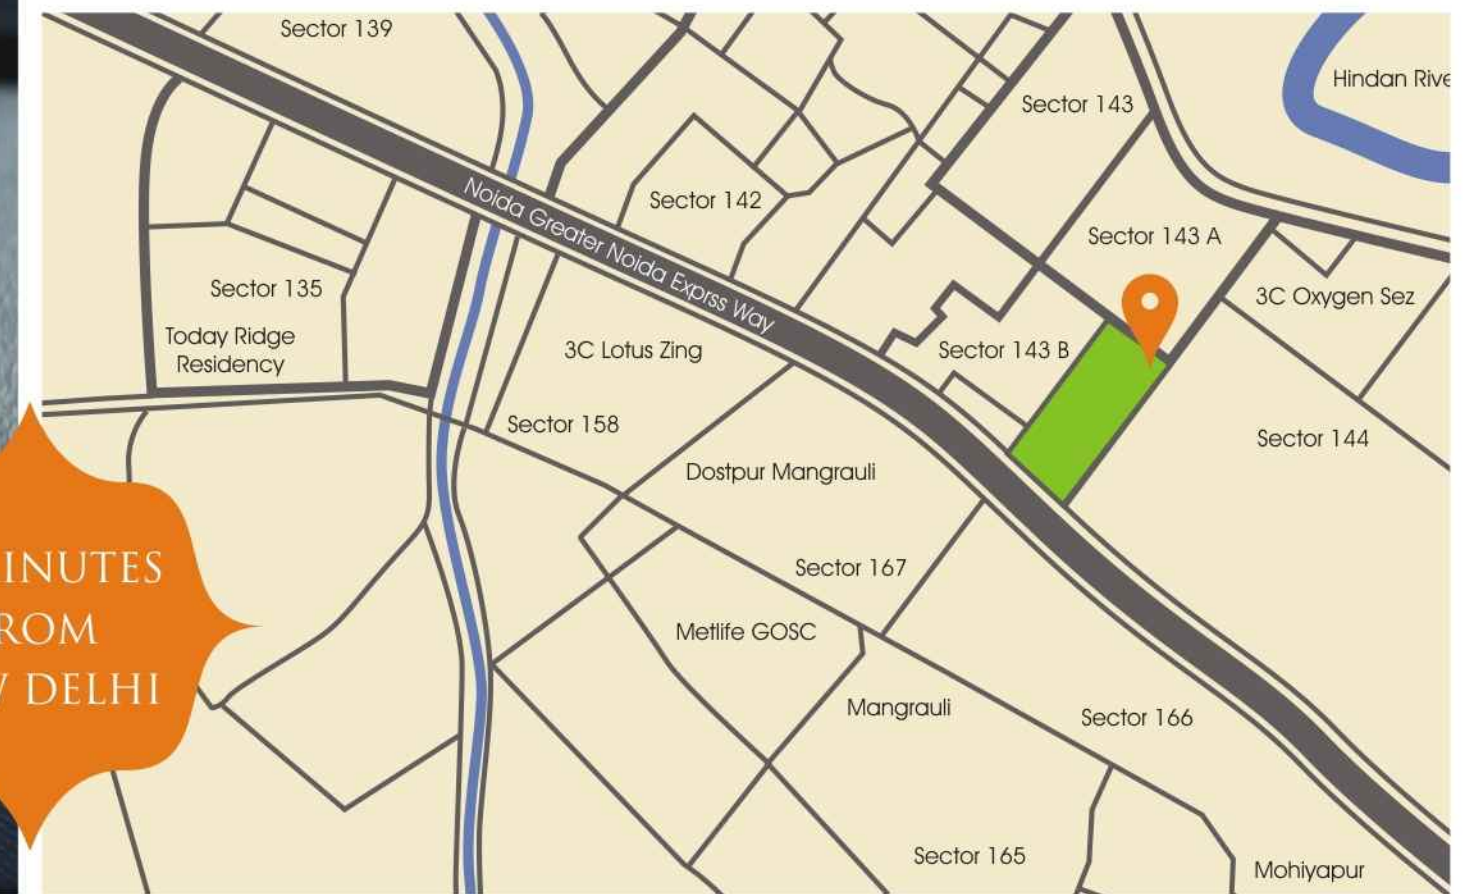

The Mist Bungalows treats the luxuries
as essentials. Giving you the holistic living
environment that you deserve.

SPA

GYM

ZRICKS

CLUB

FEEL THE BUZZ

Every once in a while when you feel like coming out of your languid stupor, walk to the buzzing hi-street retail destination that is just a few steps away. With India's tallest and most spectacular musical fountains at its heart, The MIST AVENUE, is the retail and office hub of the future.

THE PERFECT ADDRESS FOR THE PERFECT LIFESTYLE

It is all about the location. And nothing comes as close to perfection as the MIST BUNGALOWS. Located at the exit on the Main Noida expressway, the Bungalows are easily accessible, enhancing the whole experience of a life less ordinary.