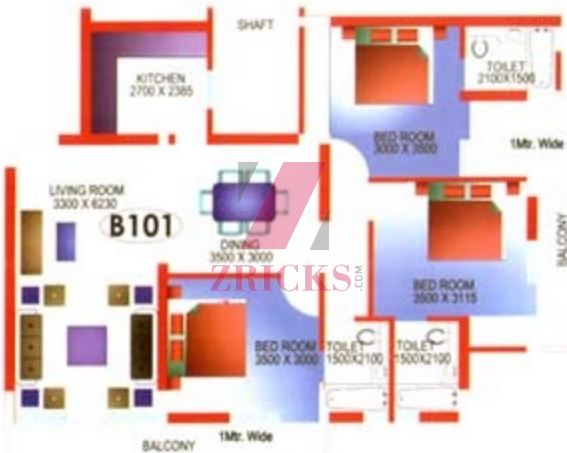

1Mtr. Wide
BALCONY

DINING ROOM
2400 X 2500

A103
LIVING ROOM
3300 X 4100

BED ROOM
3500 X 3000

BED ROOM
3500 X 3000

KITCHEN
2500 X 1900

ZRICKS .COM

A102

KITCHEN
2470 X 1880

SHAFT

DINING
3300 X 2515

BED ROOM
3500 X 3000

LIVING ROOM
3300 X 5900

ZRICKS.COM

TOILET
1500 X 2100

TOILET
1500 X 2100

BED ROOM
3500 X 3000

1Mtr. Wide
BALCONY

1Mtr. Wide
BALCONY

Specifications

Wall finish

Internal - Living/dining : Painted in pleasing shades of oil bound distemper paint

Servant room : White washed walls

External : Combination of stone & textured paint finish

Platform : Granite counter with stainless steel sink, drain board and CP fittings

Toilets

Dado : Select ceramic tiles up to 7 ft. high

Flooring : Ceramic tiles/ granite/ marble

Fittings : Granite/marble counter, white sanitary fixtures with CP fittings