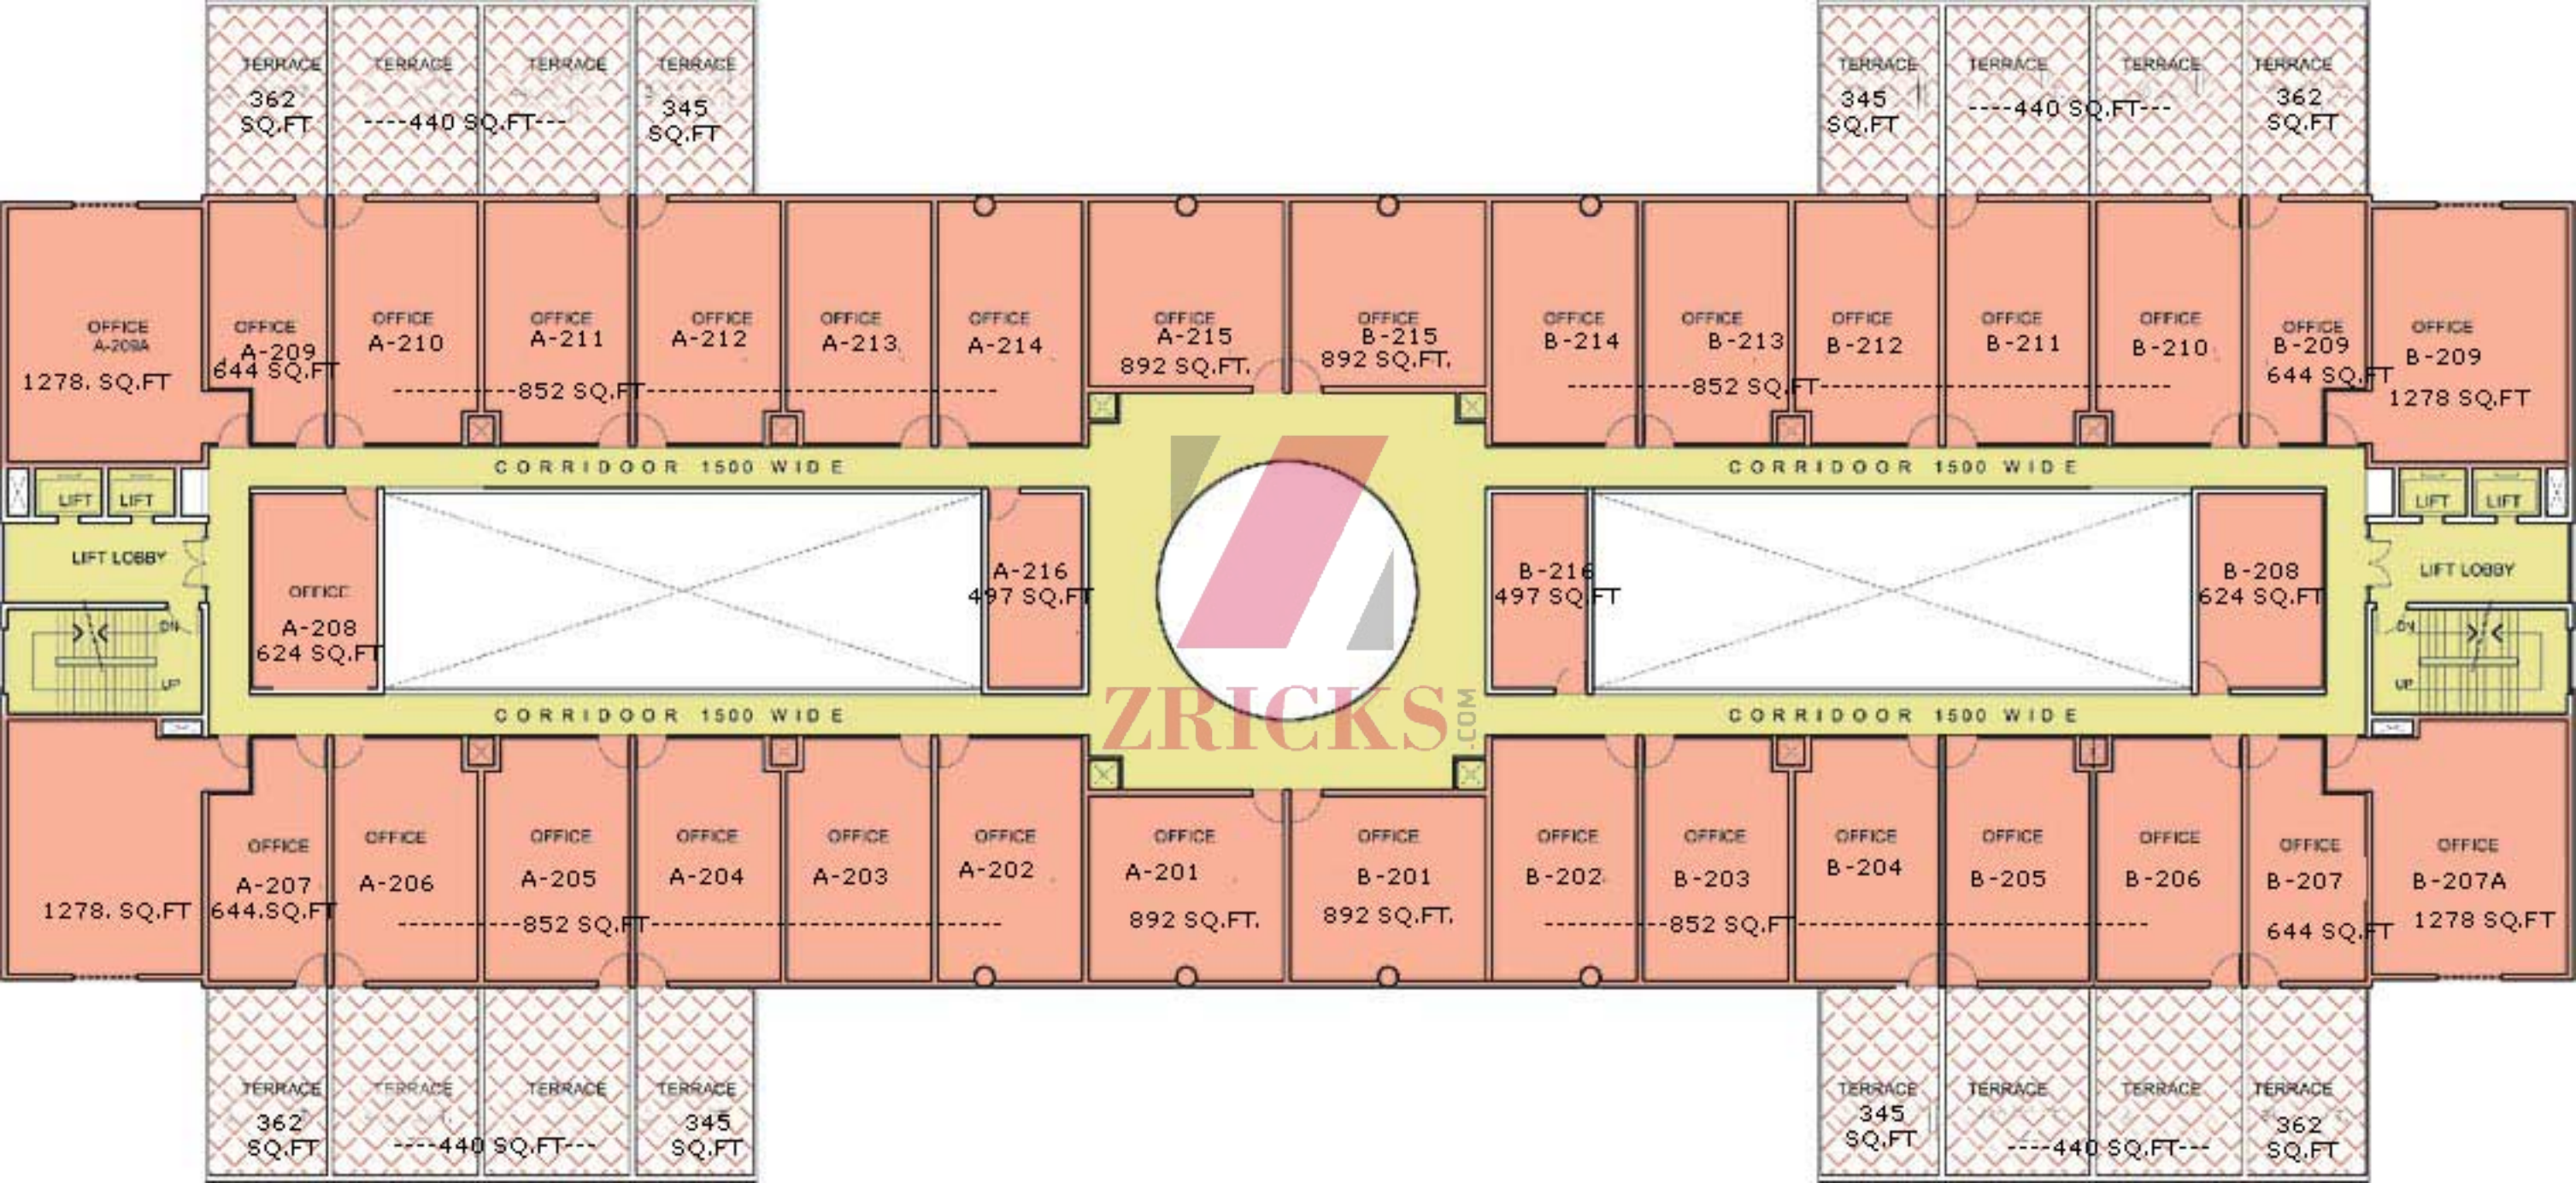

Ansal Roman Court

ZRICKS.COM

ZRICKS.COM

Entrance

ROAD 18.0 M WIDE

ZRICKS.COM

TERRACE BELOW

TERRACE BELOW

CORRIDOR 1500 WIDE

CORRIDOR 1500 WIDE

CORRIDOR 1500 WIDE

CORRIDOR 1500 WIDE

ZRICKS

TERRACE BELOW

TERRACE BELOW

To Sonapat

Not to scale