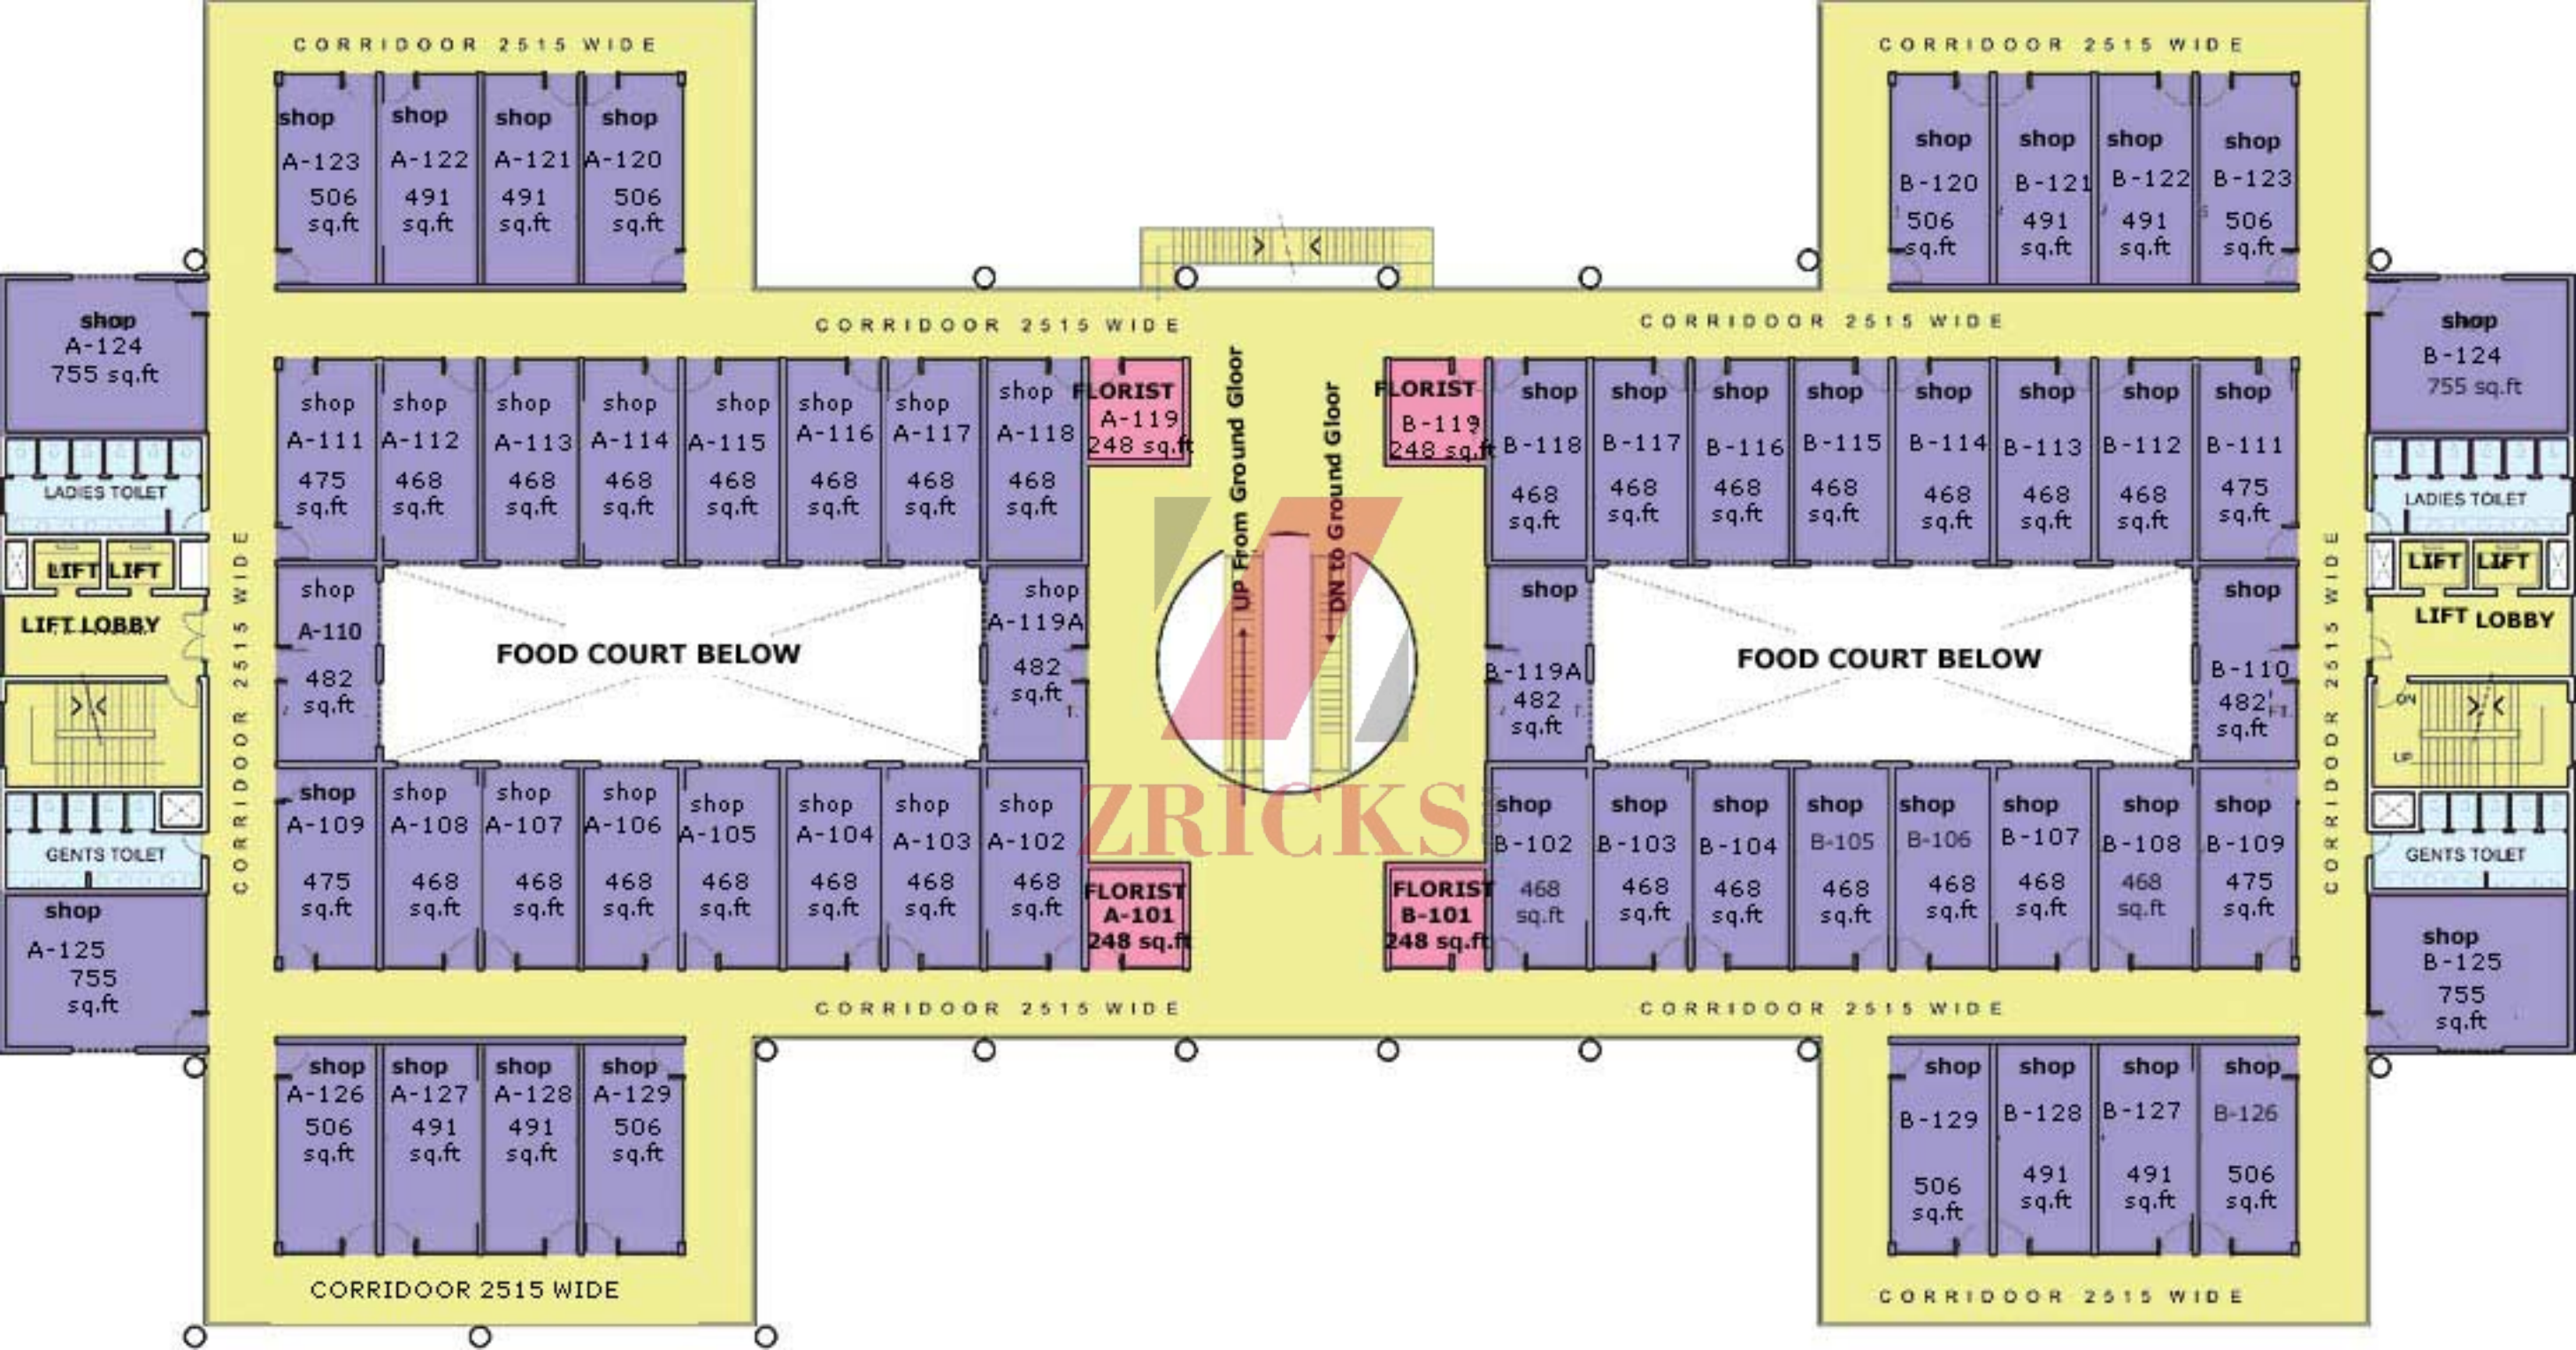

Ansal Roman Court

ZRICKS.COM

ZRICKS.COM

Entrance

ROAD 18.0 M WIDE

ZRICKS.COM

TERRACE BELOW

TERRACE BELOW

CORRIDOR 1500 WIDE

CORRIDOR 1500 WIDE

CORRIDOR 1500 WIDE

CORRIDOR 1500 WIDE

ZRICKS

TERRACE BELOW

TERRACE BELOW

To Sonapat

District Centre
Prop. 100 m wide Express way

ZRICKS.COM

H A R Y A N A

Narela Singhu Border

D E L H I

Rohini
Sanjay Gandhi Transport Nagar
Badli
Madhuban Chowk
Pilam Pura
Azadpur
Bhalswa Dairy
Tourist Complex Bhalswa
Outer Ring Road
Jahangir Puri
I.S.B.T.

Not to scale