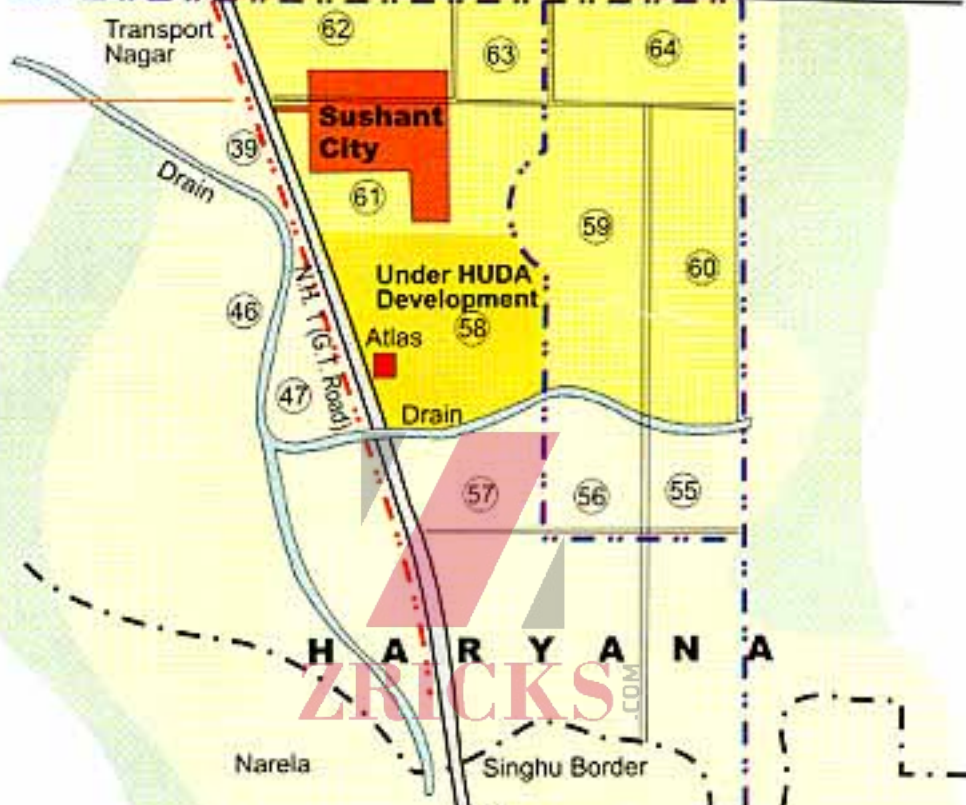

CORRIDOR 1500 WIDE

CORRIDOR 1500 WIDE

CORRIDOR 1500 WIDE

CORRIDOR 1500 WIDE

ZRICKS

TERRACE BELOW

TERRACE BELOW

To Sonapat

District Centre
Prop. 100 m wide Express way

ZRICKS.COM

H A R Y A N A

Narela Singhu Border

D E L H I

Rohini
Sanjay Gandhi Transport Nagar
Badli
Madhuban Chowk
Pilam Pura
Azadpur
Bhalswa Dairy
Tourist Complex Bhalswa
Outer Ring Road
Jahangir Puri
I.S.B.T.