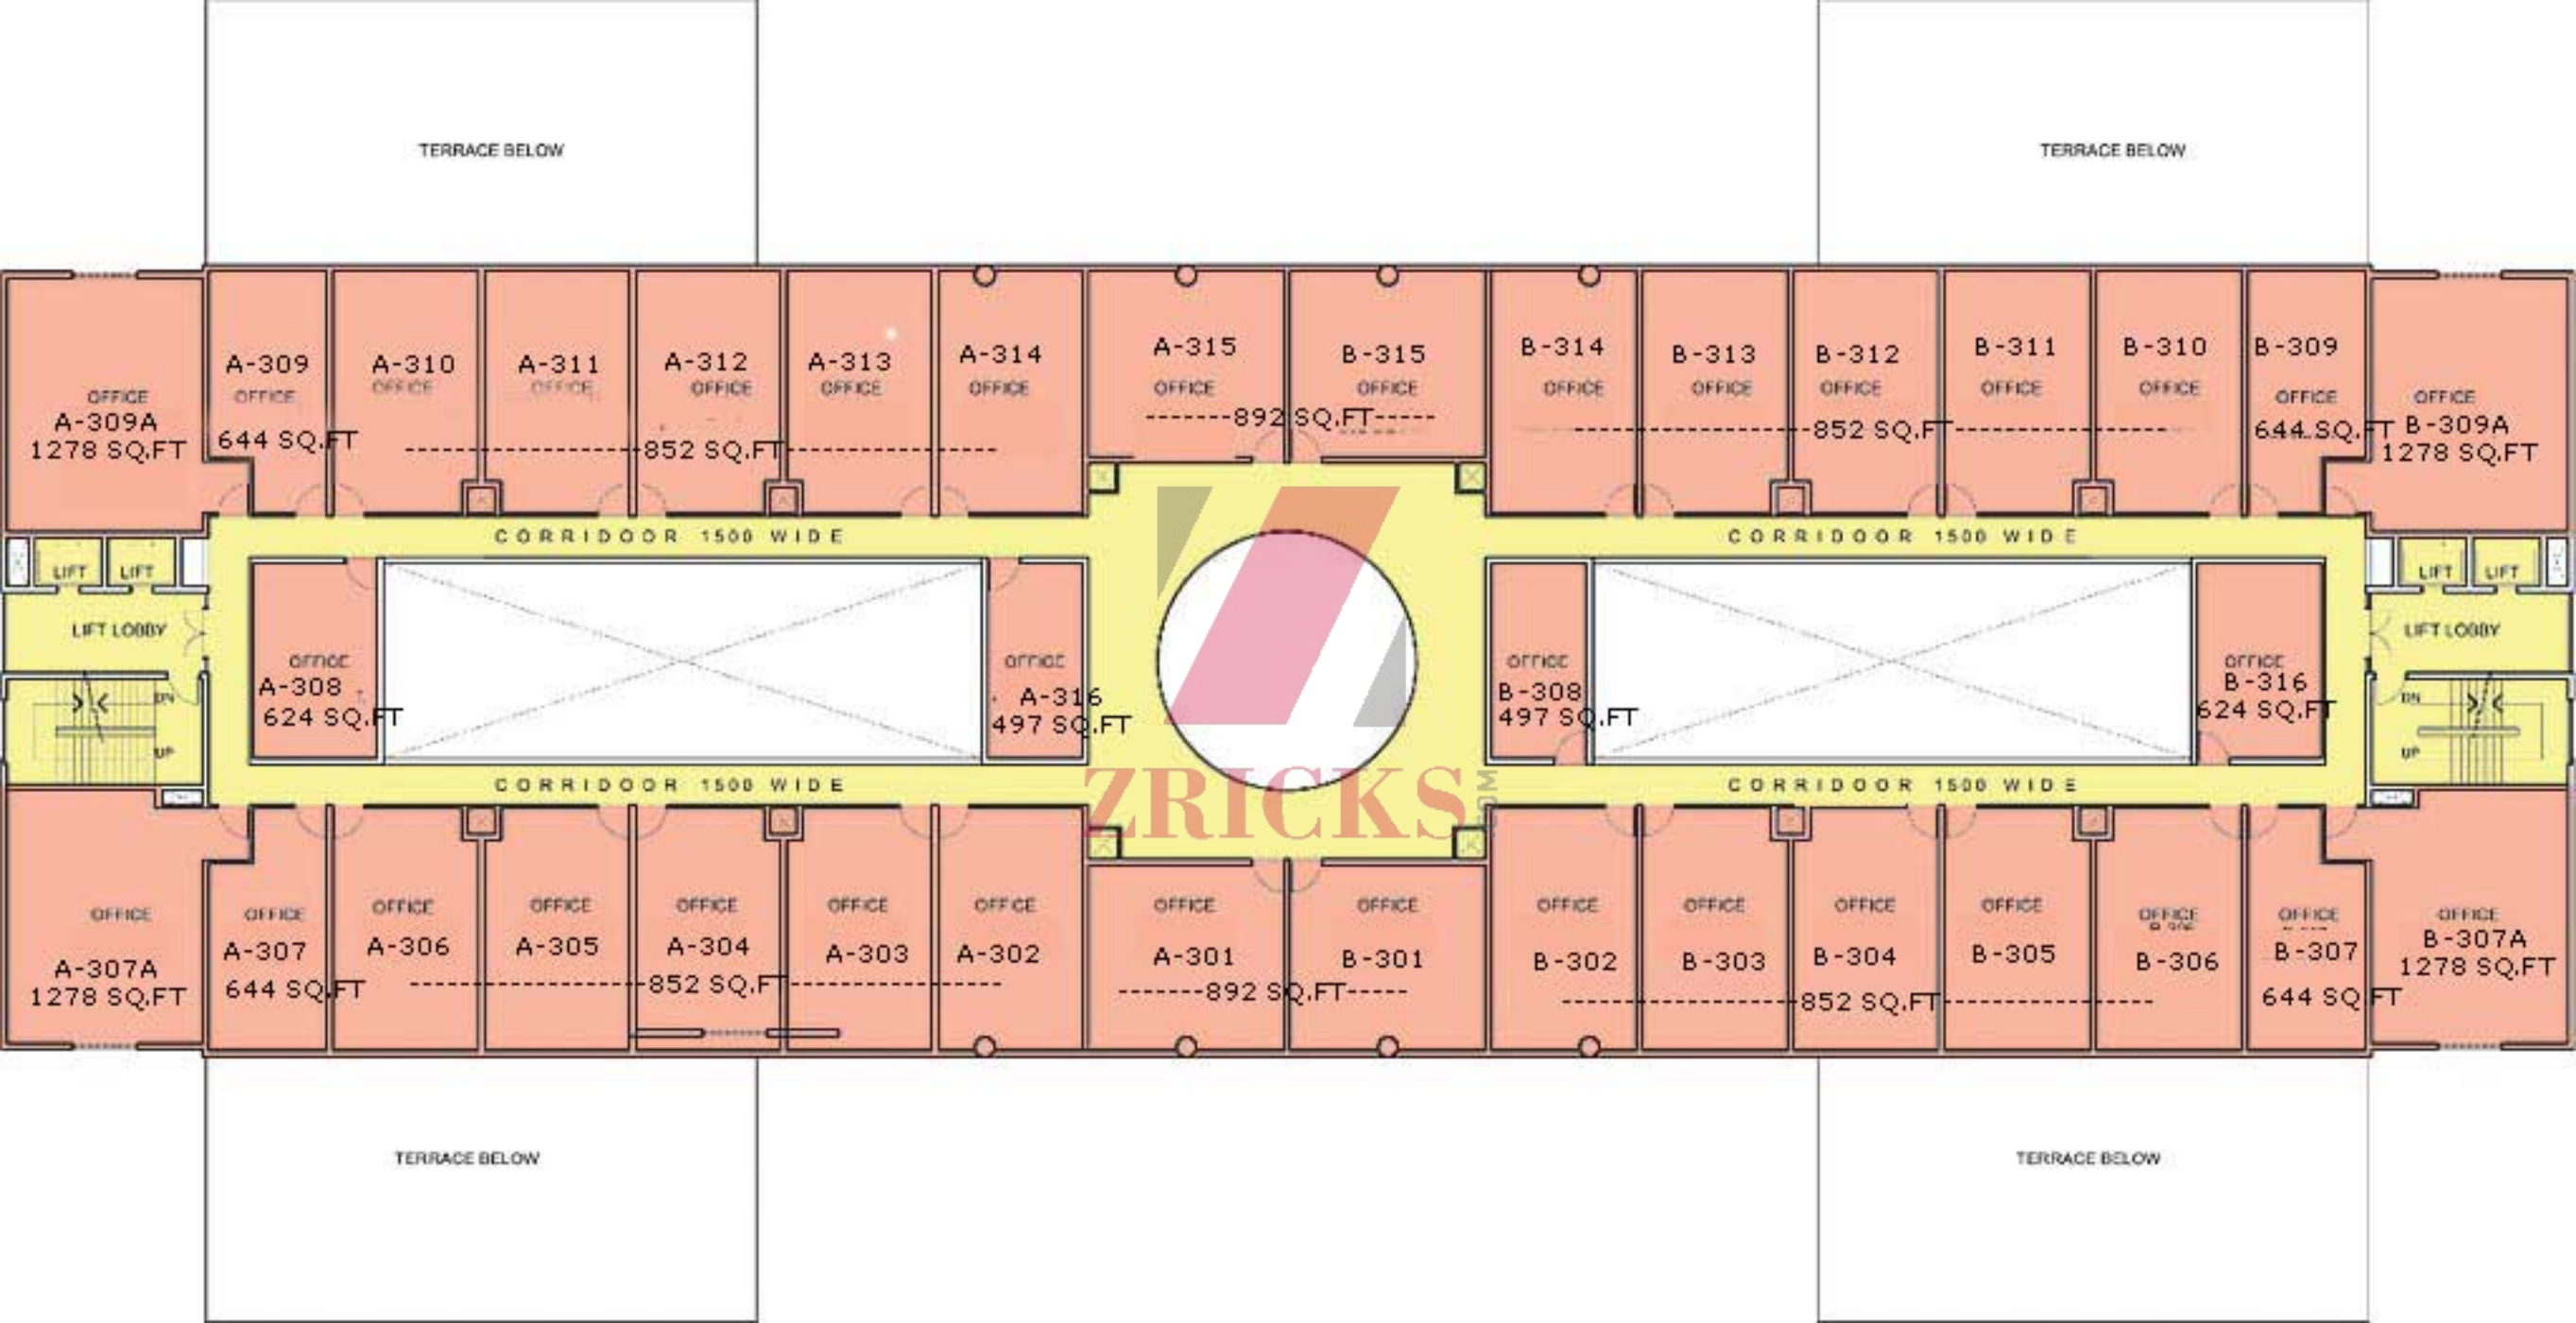

Ansal Roman Court

ZRICKS.COM

ZRICKS.COM

Entrance

ROAD 18.0 M WIDE

ZRICKS.COM

TERRACE BELOW

TERRACE BELOW

CORRIDOR 1500 WIDE

CORRIDOR 1500 WIDE

CORRIDOR 1500 WIDE

CORRIDOR 1500 WIDE

ZRICKS

TERRACE BELOW

TERRACE BELOW

To Sonapat

Not to scale