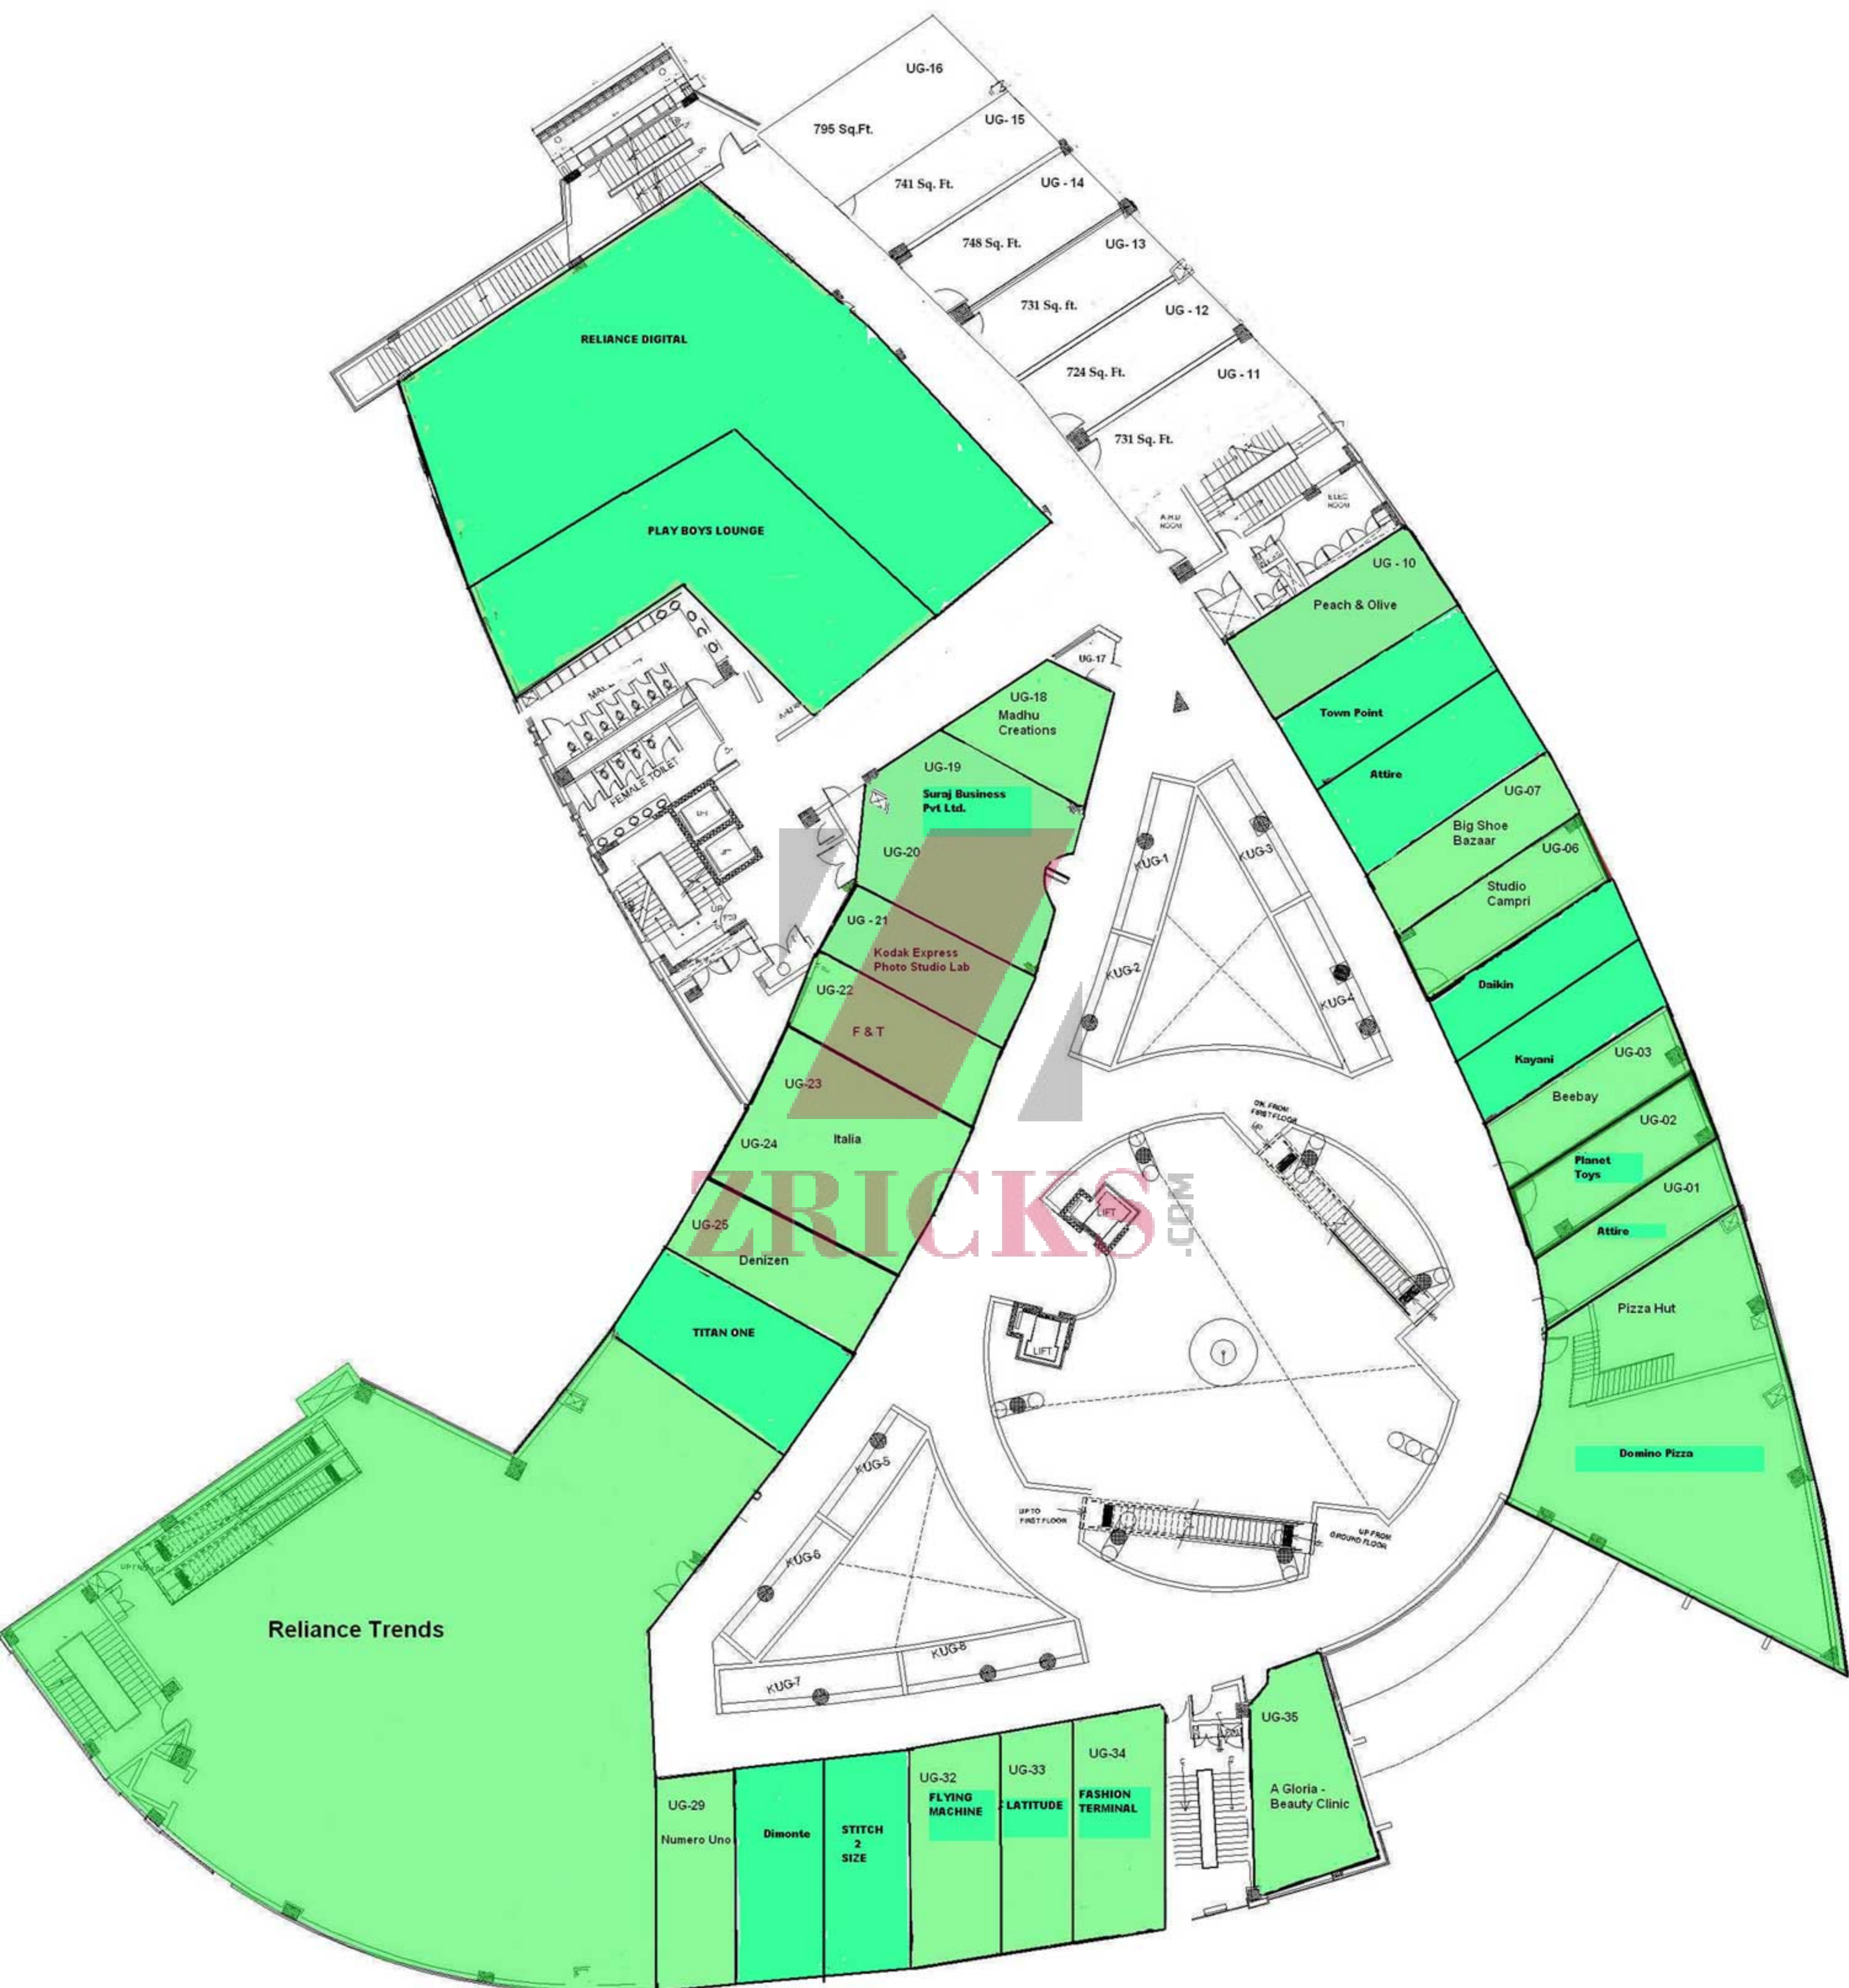

ZRICKS

UPPER GROUND FLOOR

**GROUND FLOOR**

12 M WIDE ROAD

gas bank

16

11

1