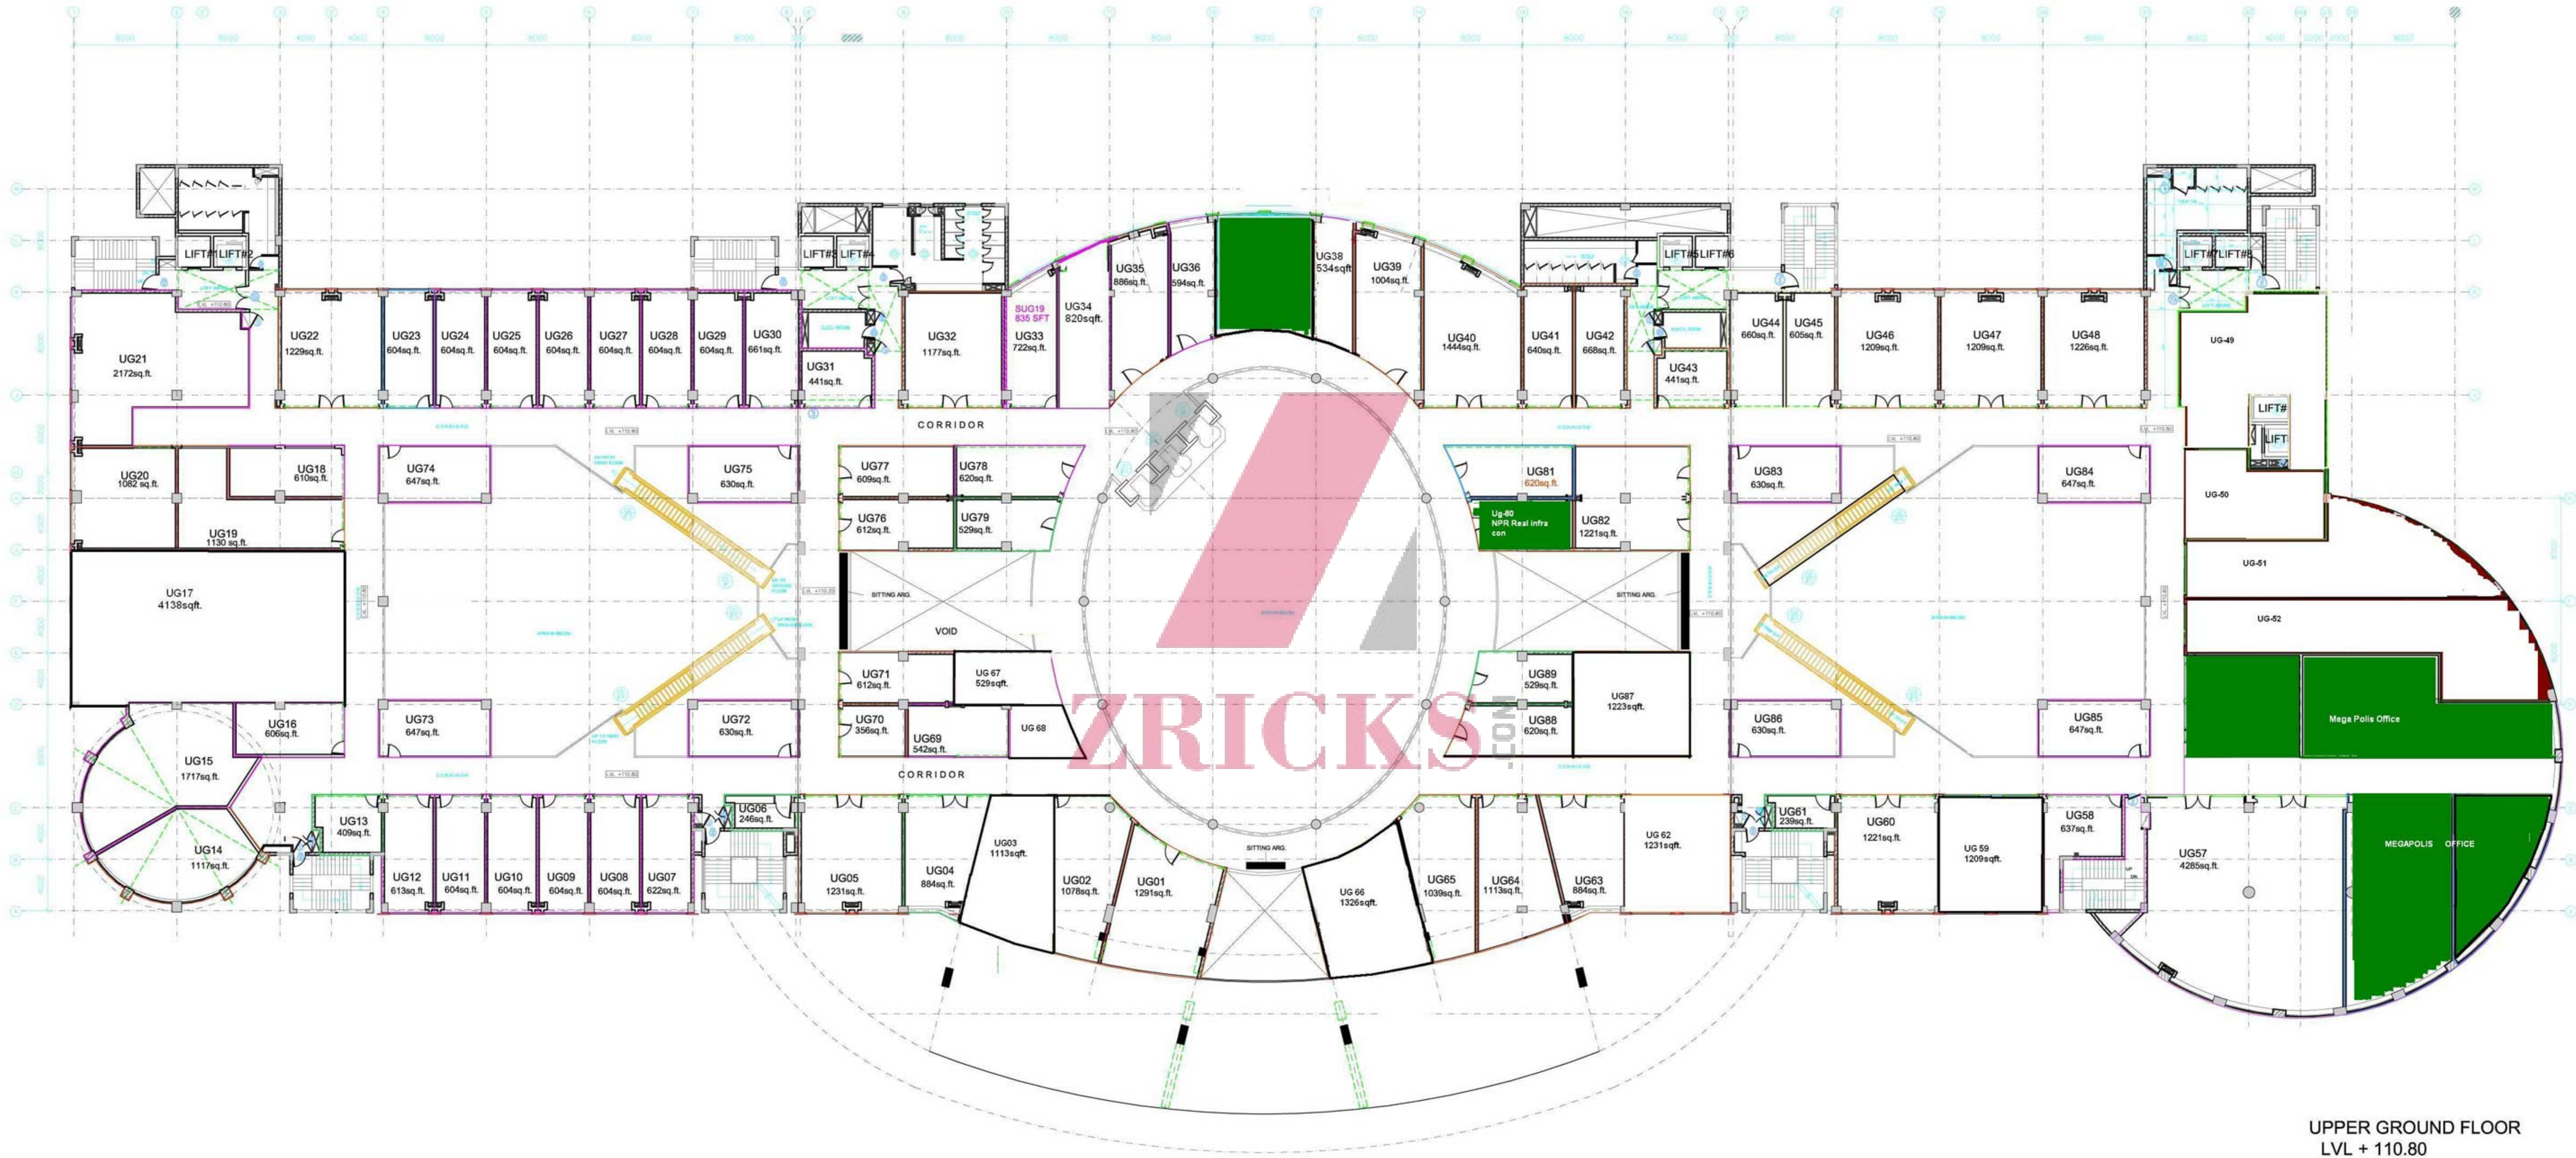

The BIG
every
new
experience

UPPER GROUND FLOOR
LVL + 110.80

GROUND FLOOR
LVL + 106.00

FIRST FLOOR LVL
+ 115.60

SECOND FLOOR
LVL + 120.40

Ansal Plaza
New Delhi

Ansal Plaza
Greater Noida

TRICKS