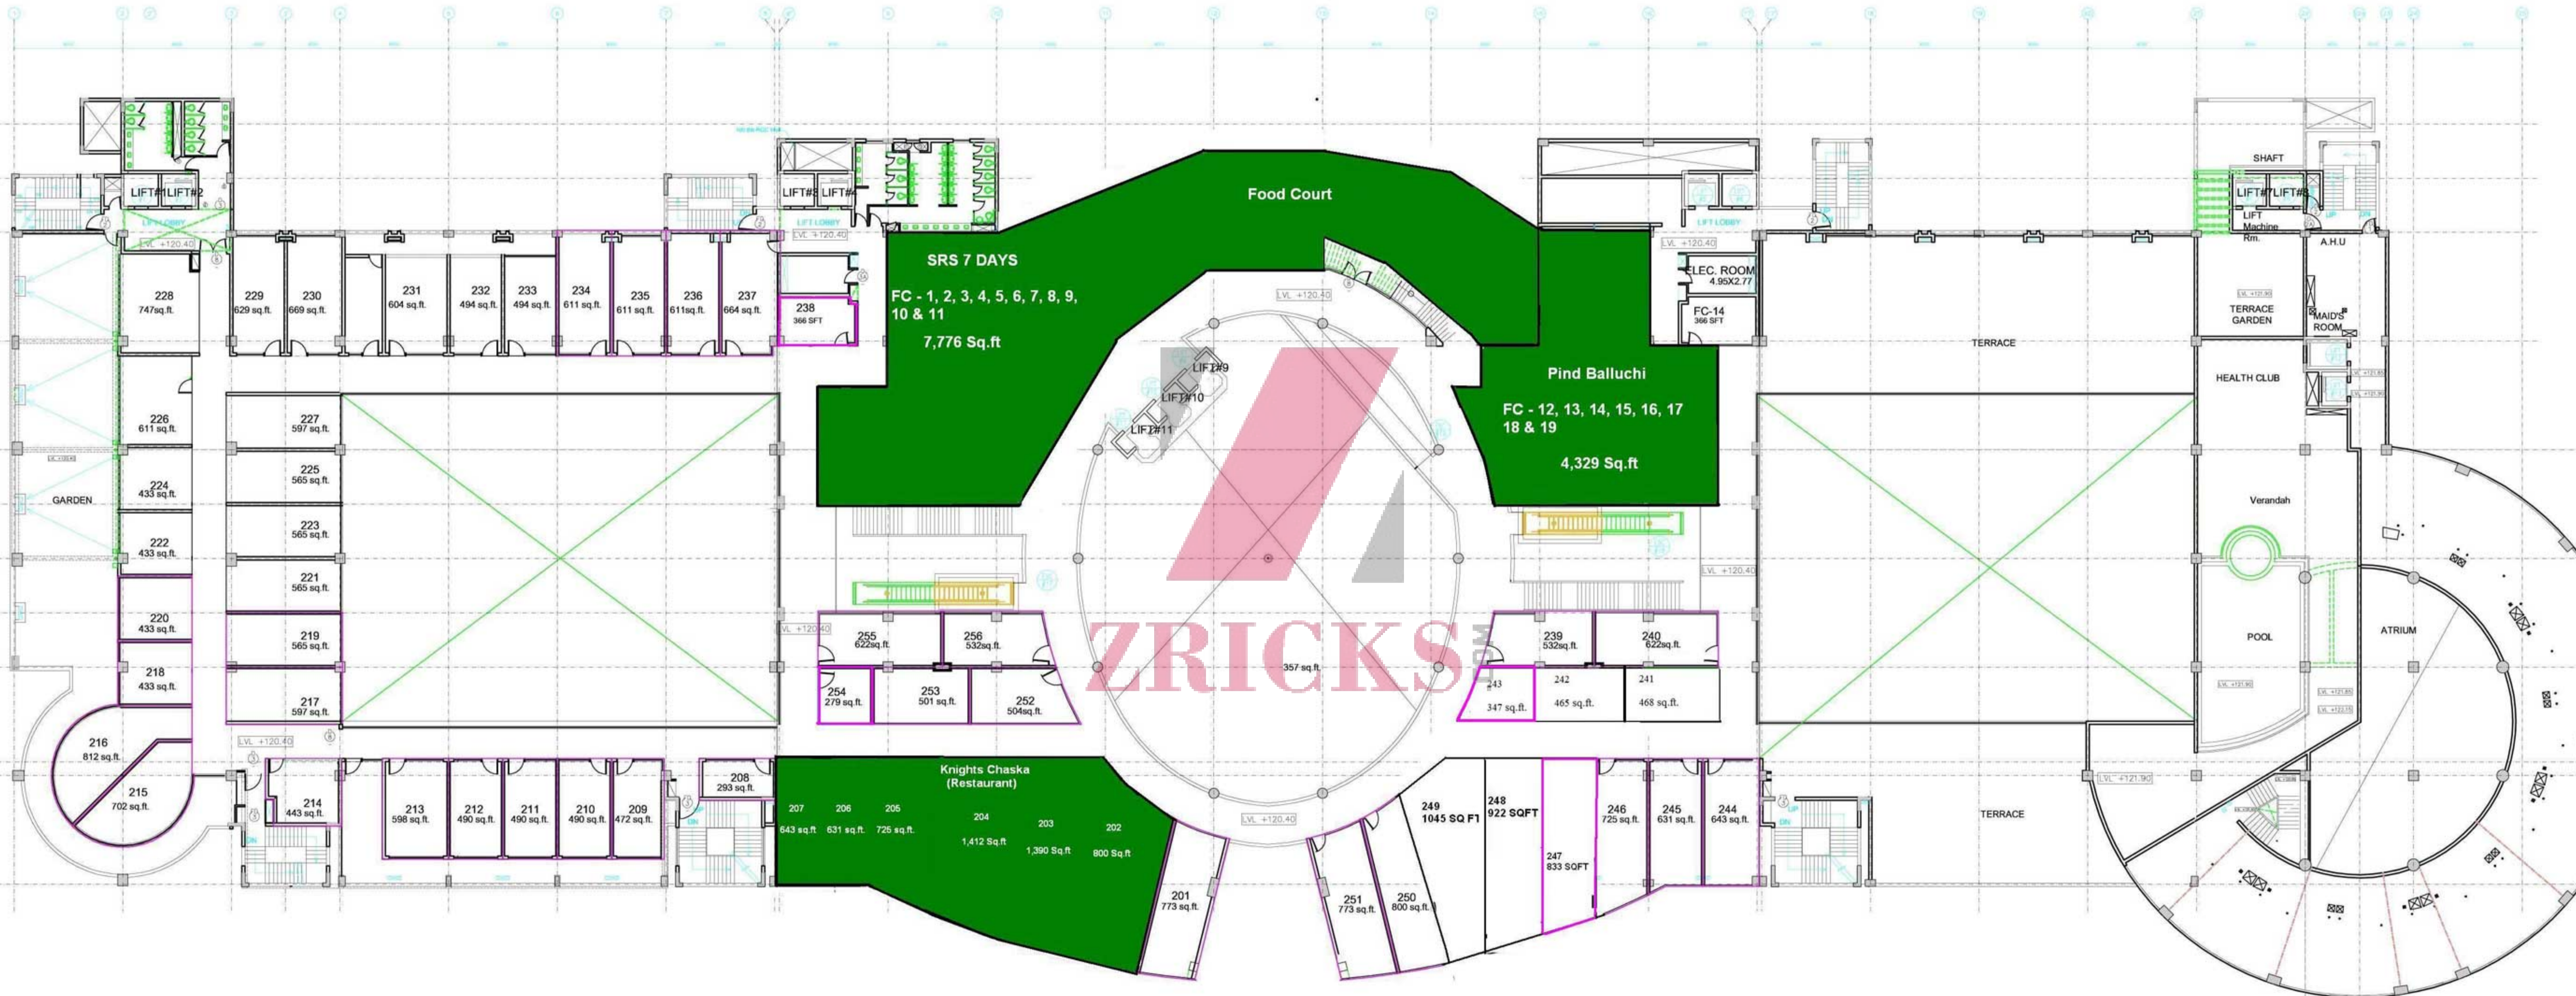

The BIG
every
new
experience

UPPER GROUND FLOOR
LVL + 110.80

GROUND FLOOR
LVL + 106.00

FIRST FLOOR LVL
+ 115.60

SECOND FLOOR
LVL + 120.40

Ansal Plaza
New Delhi

Ansal Plaza
Greater Noida

TRICKS