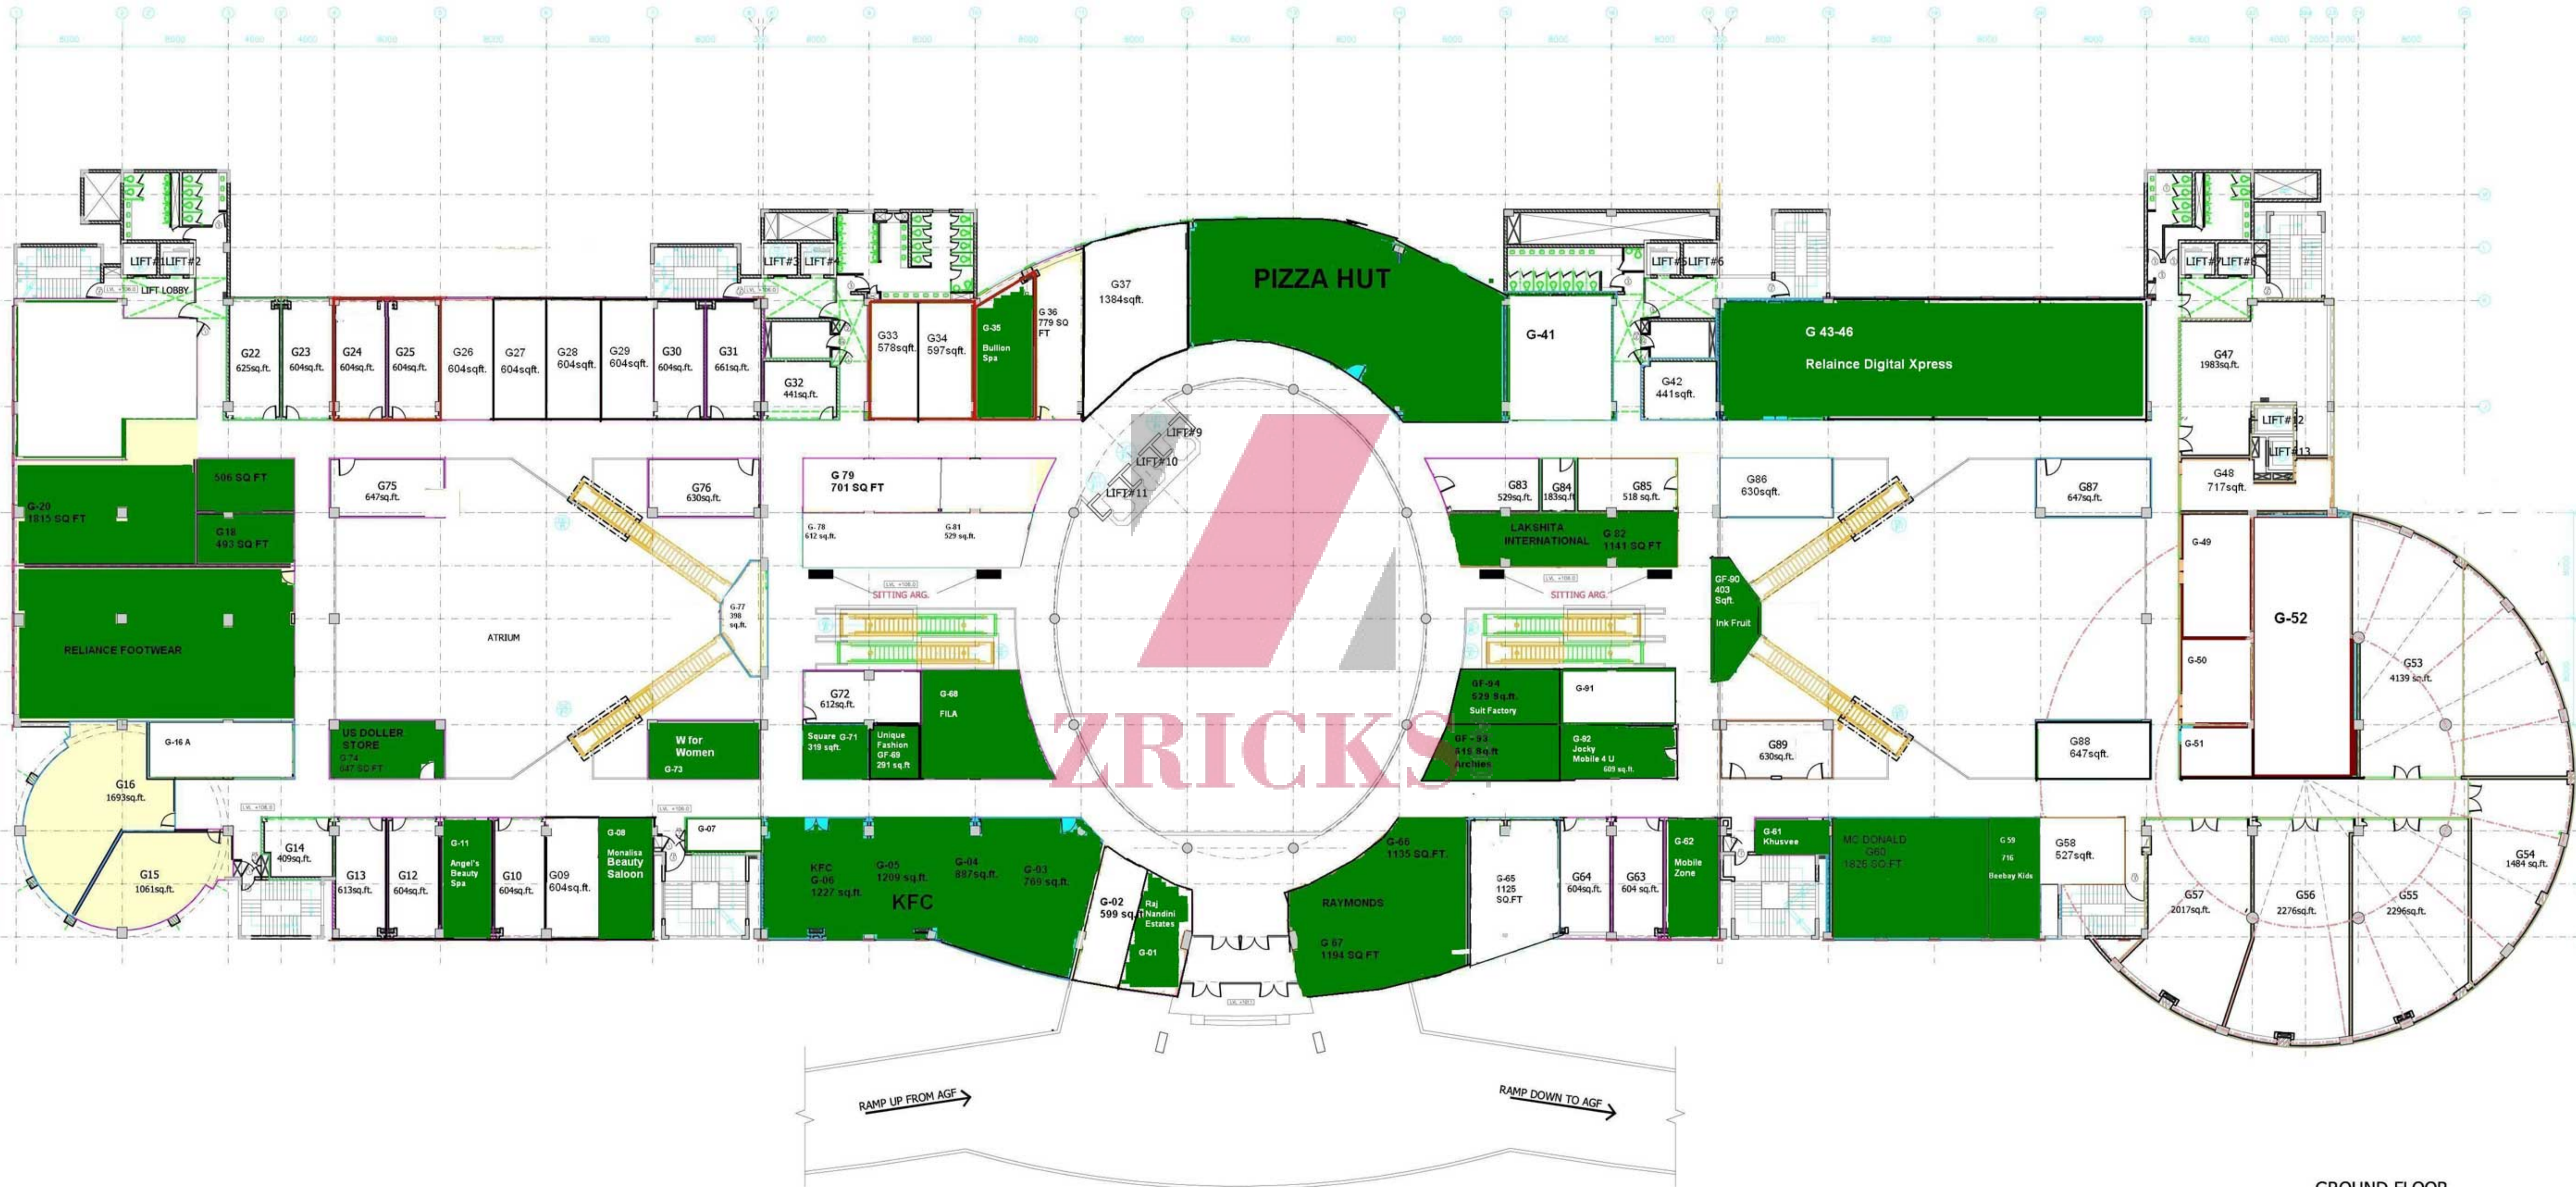

The BIG
every
new
experience

UPPER GROUND FLOOR
LVL + 110.80

GROUND FLOOR
LVL + 106.00

FIRST FLOOR LVL
+ 115.60

SECOND FLOOR
LVL + 120.40

Ansal Plaza
New Delhi

Ansal Plaza
Greater Noida

TRICKS