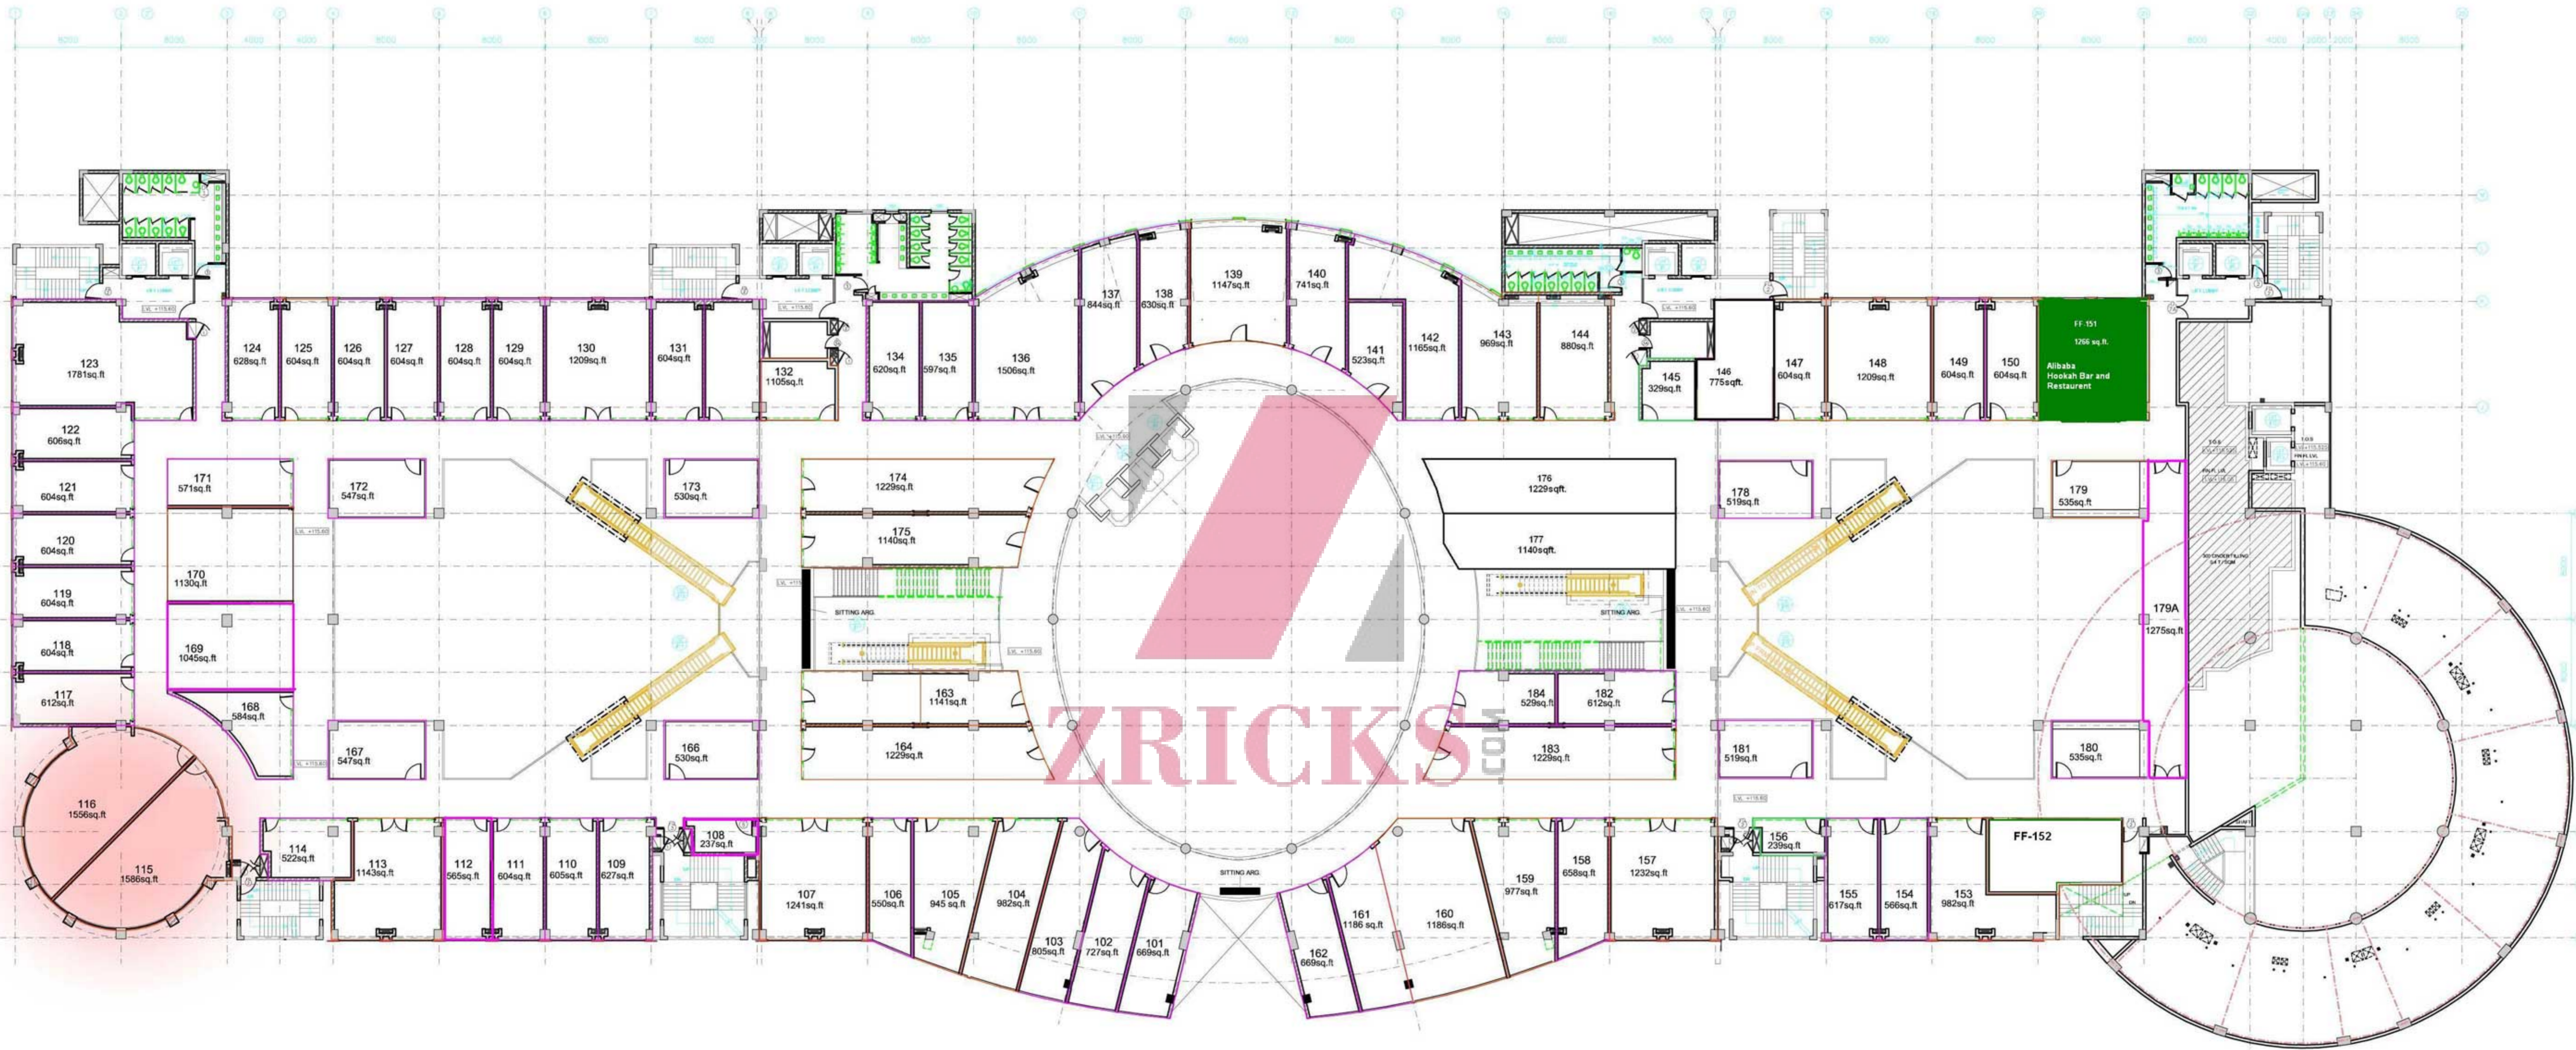

The BIG
every
new
experience

UPPER GROUND FLOOR
LVL + 110.80

GROUND FLOOR
LVL + 106.00

FIRST FLOOR LVL
+ 115.60

SECOND FLOOR
LVL + 120.40

Ansal Plaza
New Delhi

Ansal Plaza
Greater Noida

TRICKS