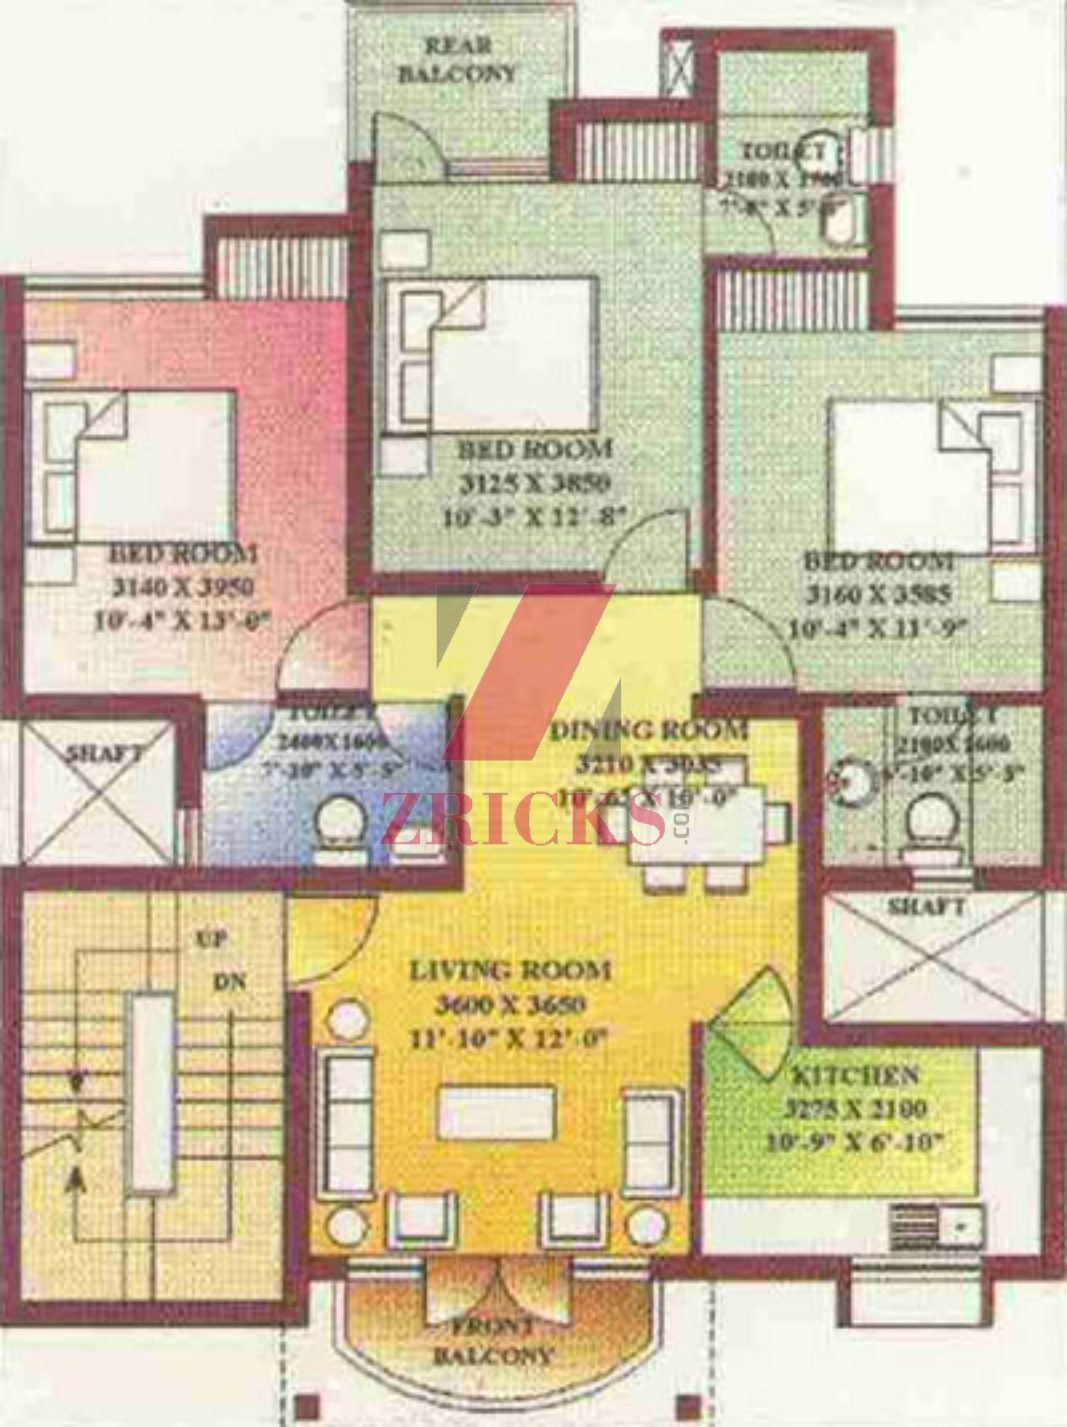

BED ROOM  
3140 X 3950  
10'-4" X 13'-0"

BED ROOM  
3160 X 3585  
10'-4" X 11'-9"

SHAFT

TOILET  
2400 X 1600  
7'-10" X 5'-3"

DINING ROOM  
3210 X 3035  
10'-6" X 10'-0"

TOILET  
1800 X 1600  
6'-0" X 5'-3"

SHAFT

UP

LIVING ROOM  
3600 X 3650  
11'-10" X 12'-0"

KITCHEN  
3275 X 2100  
10'-9" X 6'-10"

UP

UP

UP

FRONT SITOUT

FRONT LAWN

WALKWAY

UP

ENTRY

UP

REAR  
BALCONY

TOILET

2100 X 1700

3160 X 3585

10'-4" X 11'-9"

TOILET

2400 X 1600

7'-10" X 5'-3"

DINING ROOM

3210 X 3035

10'-6" X 10'-0"