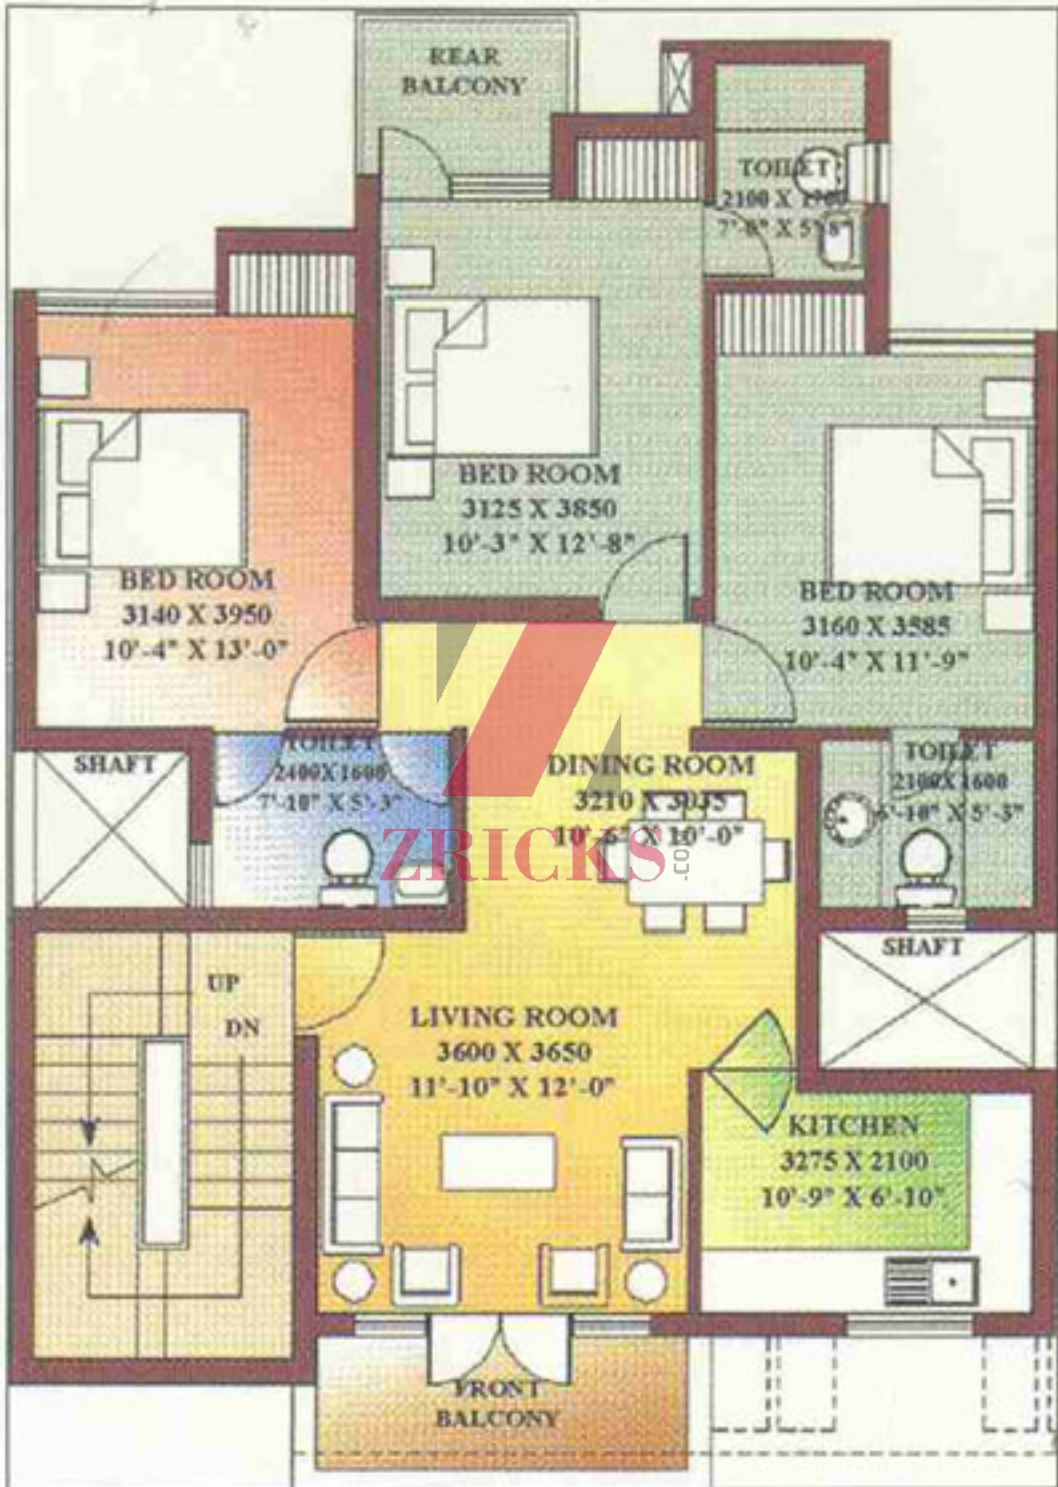

BED ROOM  
3140 X 3950  
10'-4" X 13'-0"

BED ROOM  
3160 X 3585  
10'-4" X 11'-9"

SHAFT

TOILET  
2400 X 1600  
7'-10" X 5'-3"

DINING ROOM  
3210 X 3035  
10'-6" X 10'-0"

TOILET  
1800 X 1600  
6'-0" X 5'-3"

FRONT LAWN

WALKWAY

UP

ENTRY

UP

REAR  
BALCONY

TOILET

2100 X 1700

3160 X 3585

10'-4" X 11'-9"

TOILET

2400 X 1600

7'-10" X 5'-3"

DINING ROOM

3210 X 3035

10'-6" X 10'-0"

3600 X 3650

11'-10" X 12'-0"

KITCHEN

3275 X 2100

10'-9" X 6'-10"

FRONT  
BALCONY

ZRICKS.CO

ABL SALES OFFICE