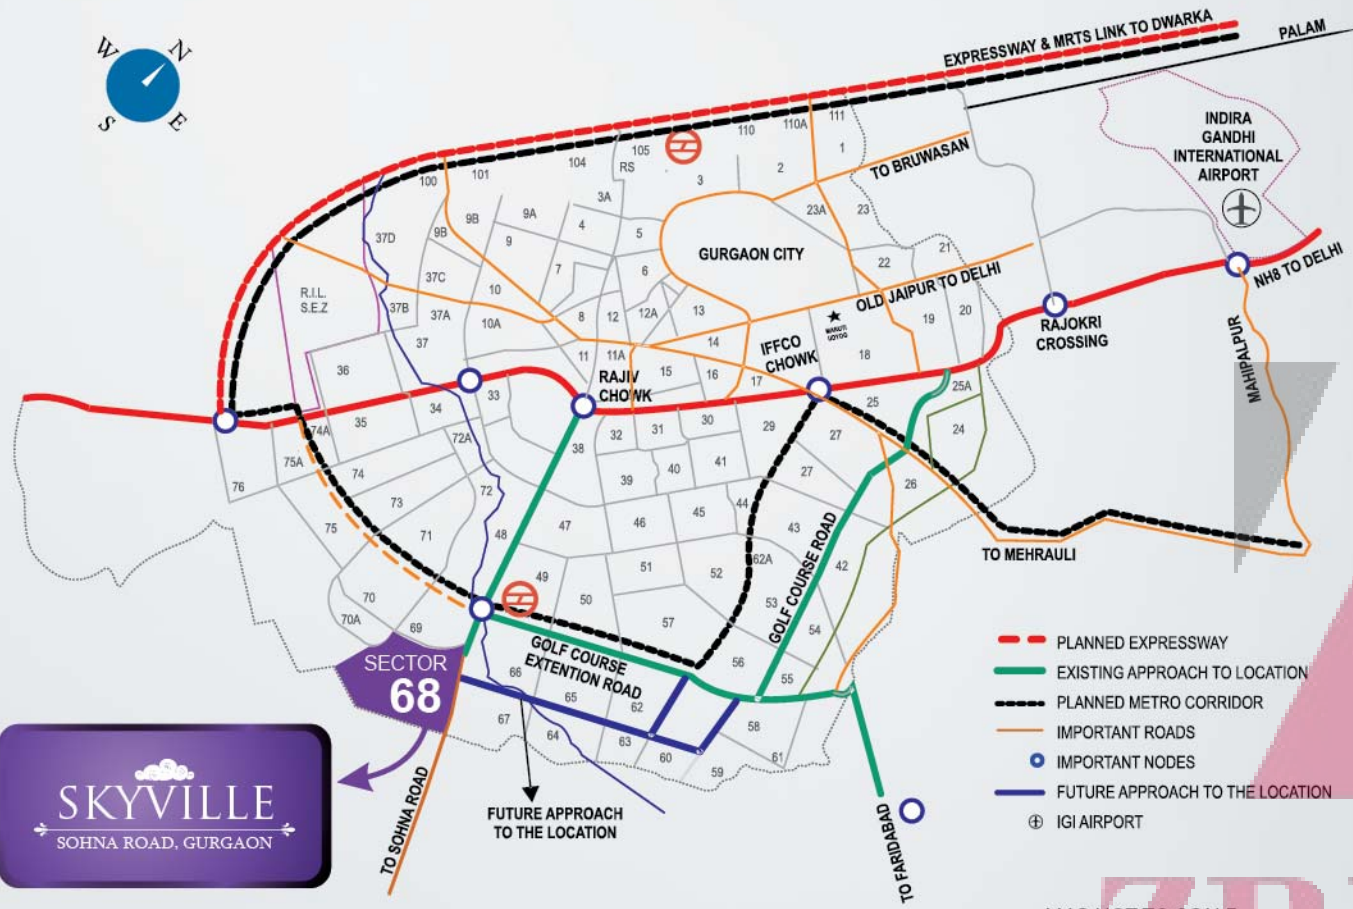

LOCATION MAP

**SKYVILLE**  
SOHNA ROAD, GURGAON

MAP NOT TO SCALE

ZRICKS

**Site Office:** Sector-68, Sohna Road, Gurgaon.  
**Head Office:** B-24, Sector-3, Noida-201301, Ph:+91-120-4037000,  
 Fax: 91-120-4037029. Email: landmarksales@eragroup.in  
[www.skyville.co.in](http://www.skyville.co.in), [www.eragroup.co.in](http://www.eragroup.co.in)

**SKYVILLE**  
CREST  
SOHNA ROAD, GURGAON

LIVE LIFE  
400 FEET  
ABOVE THE  
GROUND