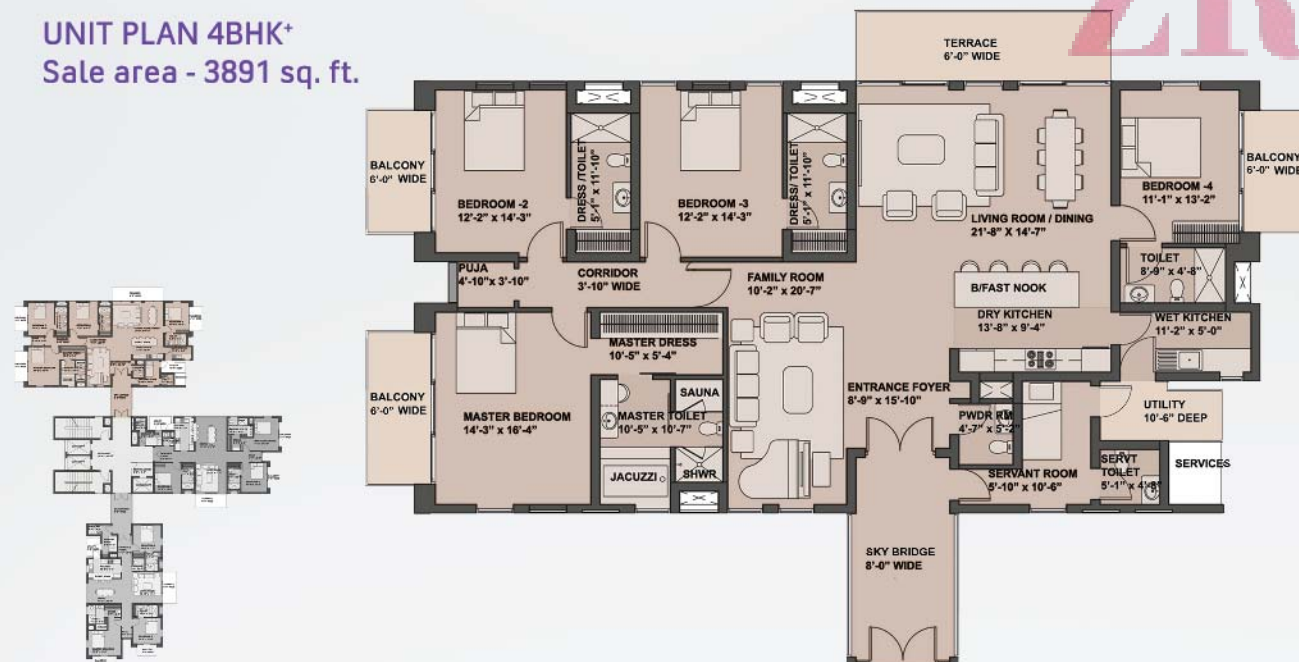

ZRICKS.COM

TENTATIVE SITE PLAN

UNIT PLAN 3BHK\*  
Sale area - 2754 sq. ft.

UNIT PLAN 4BHK\*  
Sale area - 3891 sq. ft.

ZRICKS.COM  
UNIT PLAN 3BHK\*  
WITHOUT SKYBRIDGE  
Sale area - 2556 sq. ft.