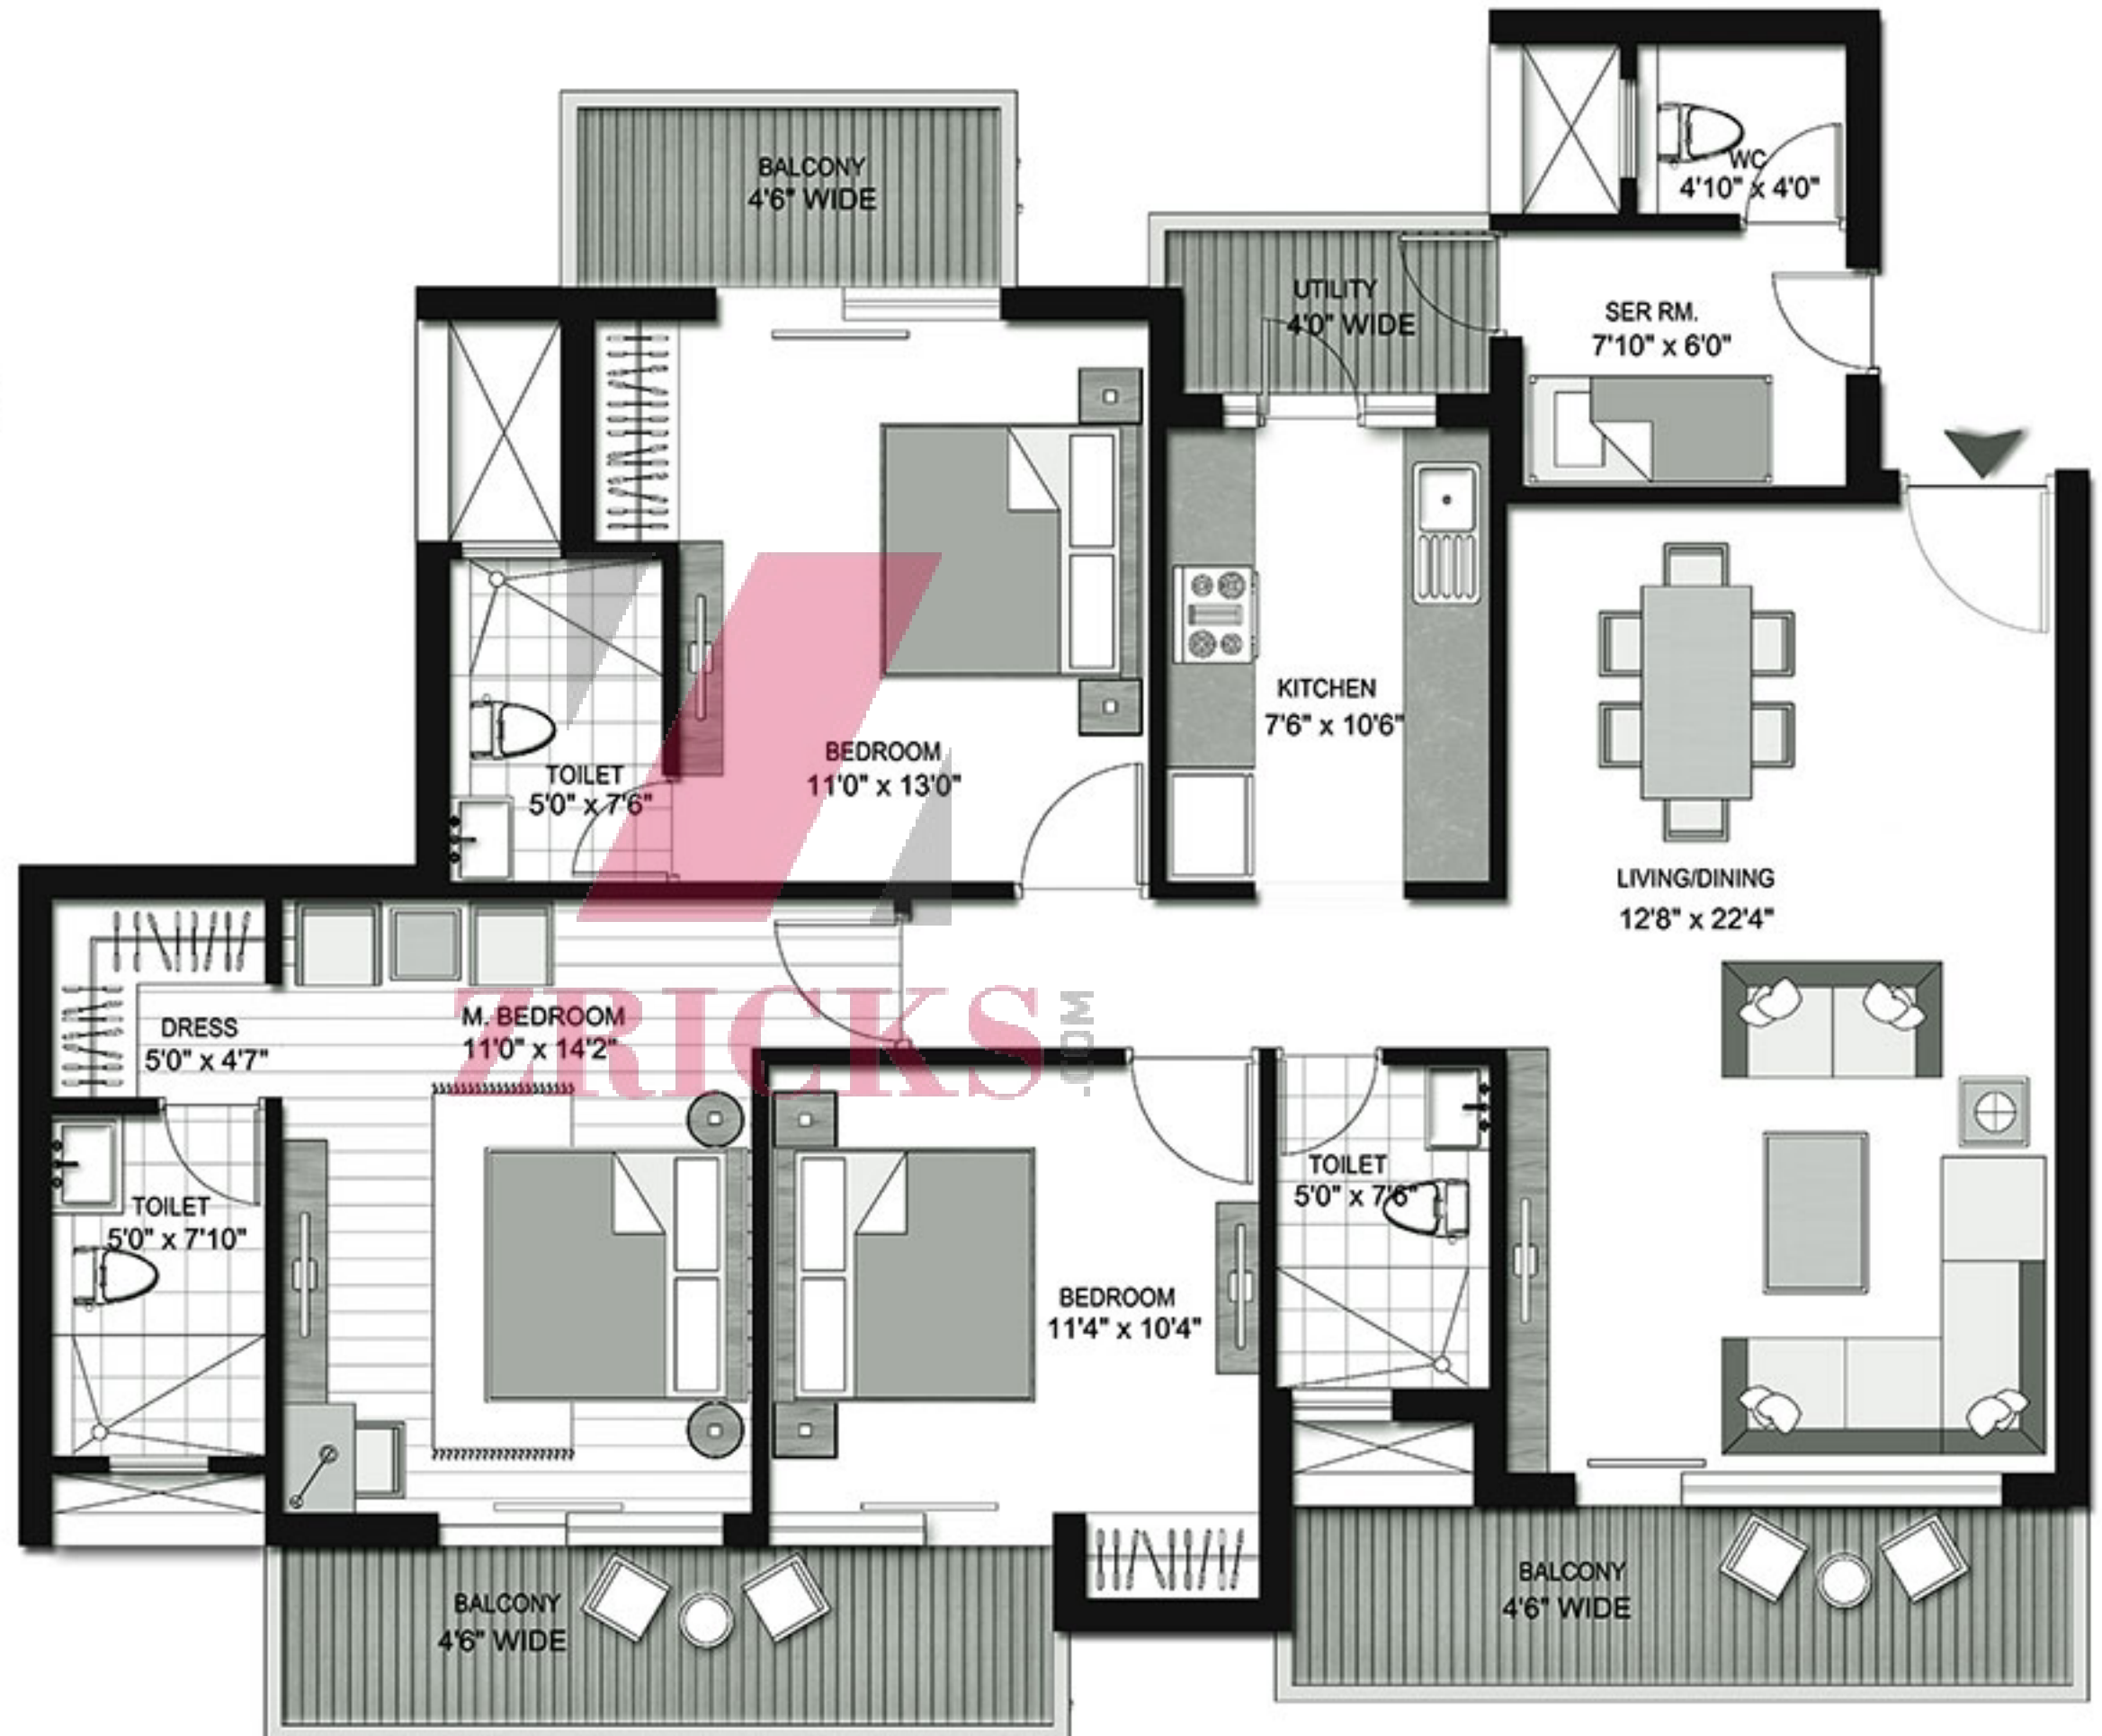

TYPICAL UNIT PLAN

TOWER A

3 BHK + 2 TOILET
SUPER AREA -- 1495 SQ. FT.

TYPICAL UNIT PLAN

TOWER B

3 BHK + 3 TOILET + SERV.
SUPER AREA -- 1835 SQ. FT.

TYPICAL UNIT PLAN

3 BHK + 3 TOILET + SER.
SUPER AREA -- 1835 SQ. FT.

TYPICAL UNIT PLAN

TOWER B

3 BHK + 3 TOILET + STUDY/FAMILY + SERV.
SUPER AREA -- 1995 SQ. FT.

TYPICAL UNIT PLAN

TOWER B

4 BHK + 4 TOILET + FAMILY + SERV.
SUPER AREA -- 2395 SQ. FT.

LOCATION MAP

LOTUS ARENA
@ LOTUS GREENS SPORTS CITY