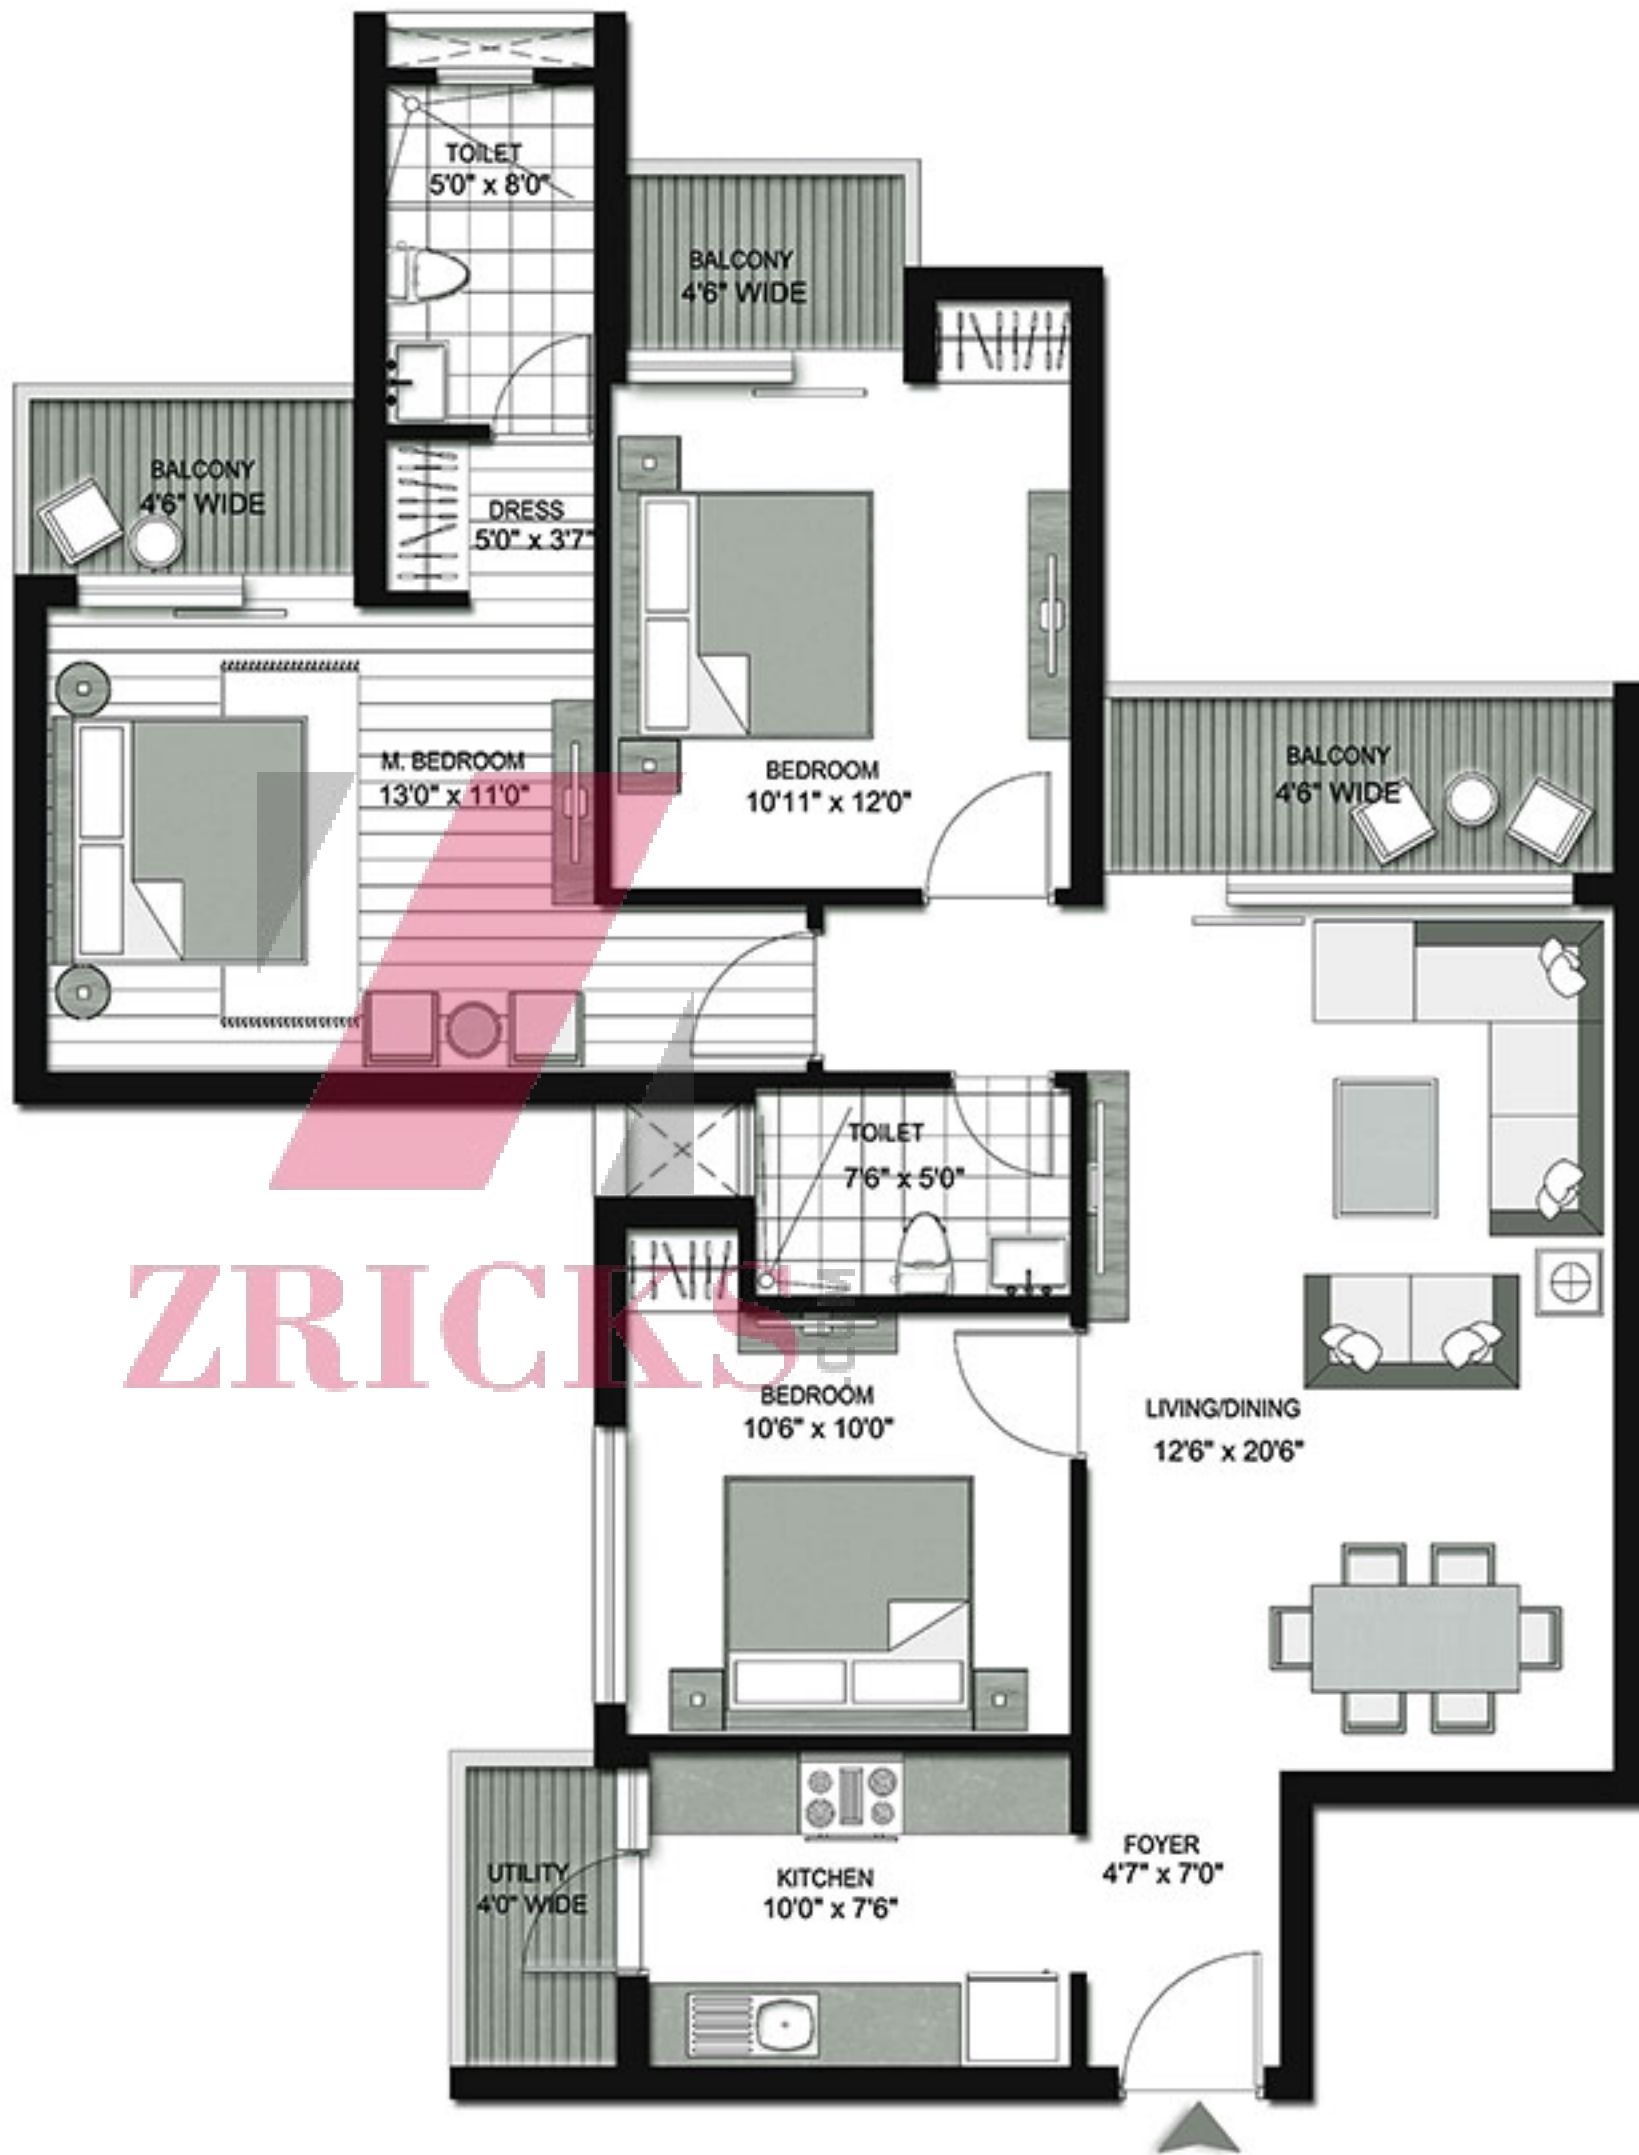

TYPICAL UNIT PLAN

TOWER A

3 BHK + 2 TOILET
SUPER AREA -- 1495 SQ. FT.

TYPICAL UNIT PLAN

TOWER B

3 BHK + 3 TOILET + SERV.
SUPER AREA -- 1835 SQ. FT.

TYPICAL UNIT PLAN

3 BHK + 3 TOILET + SER.
SUPER AREA -- 1835 SQ. FT.

TYPICAL UNIT PLAN

TOWER B

3 BHK + 3 TOILET + STUDY/FAMILY + SERV.
SUPER AREA -- 1995 SQ. FT.

TYPICAL UNIT PLAN

TOWER B

4 BHK + 4 TOILET + FAMILY + SERV.
SUPER AREA -- 2395 SQ. FT.

LOCATION MAP

LOTUS ARENA
@ LOTUS GREENS SPORTS CITY