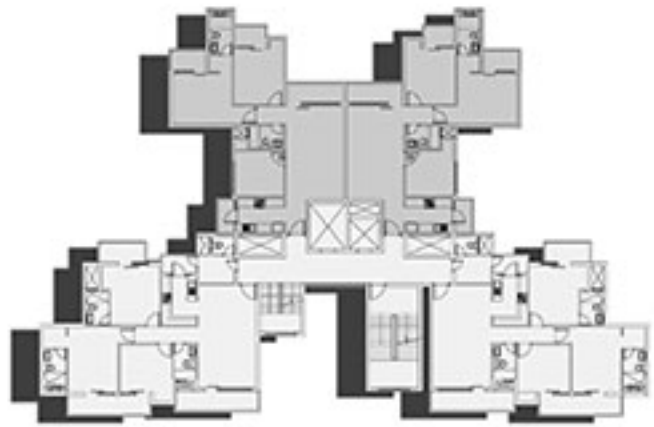

TYPICAL UNIT PLAN

TOWER A

3 BHK + 2 TOILET
SUPER AREA -- 1495 SQ. FT.

TYPICAL UNIT PLAN

TOWER B

3 BHK + 3 TOILET + SERV.
SUPER AREA -- 1835 SQ. FT.

TYPICAL UNIT PLAN

3 BHK + 3 TOILET + SER.
SUPER AREA -- 1835 SQ. FT.

TYPICAL UNIT PLAN

TOWER B

3 BHK + 3 TOILET + STUDY/FAMILY + SERV.
SUPER AREA -- 1995 SQ. FT.

TYPICAL UNIT PLAN

TOWER B

4 BHK + 4 TOILET + FAMILY + SERV.
SUPER AREA -- 2395 SQ. FT.

LOCATION MAP

LOTUS ARENA
@ LOTUS GREENS SPORTS CITY