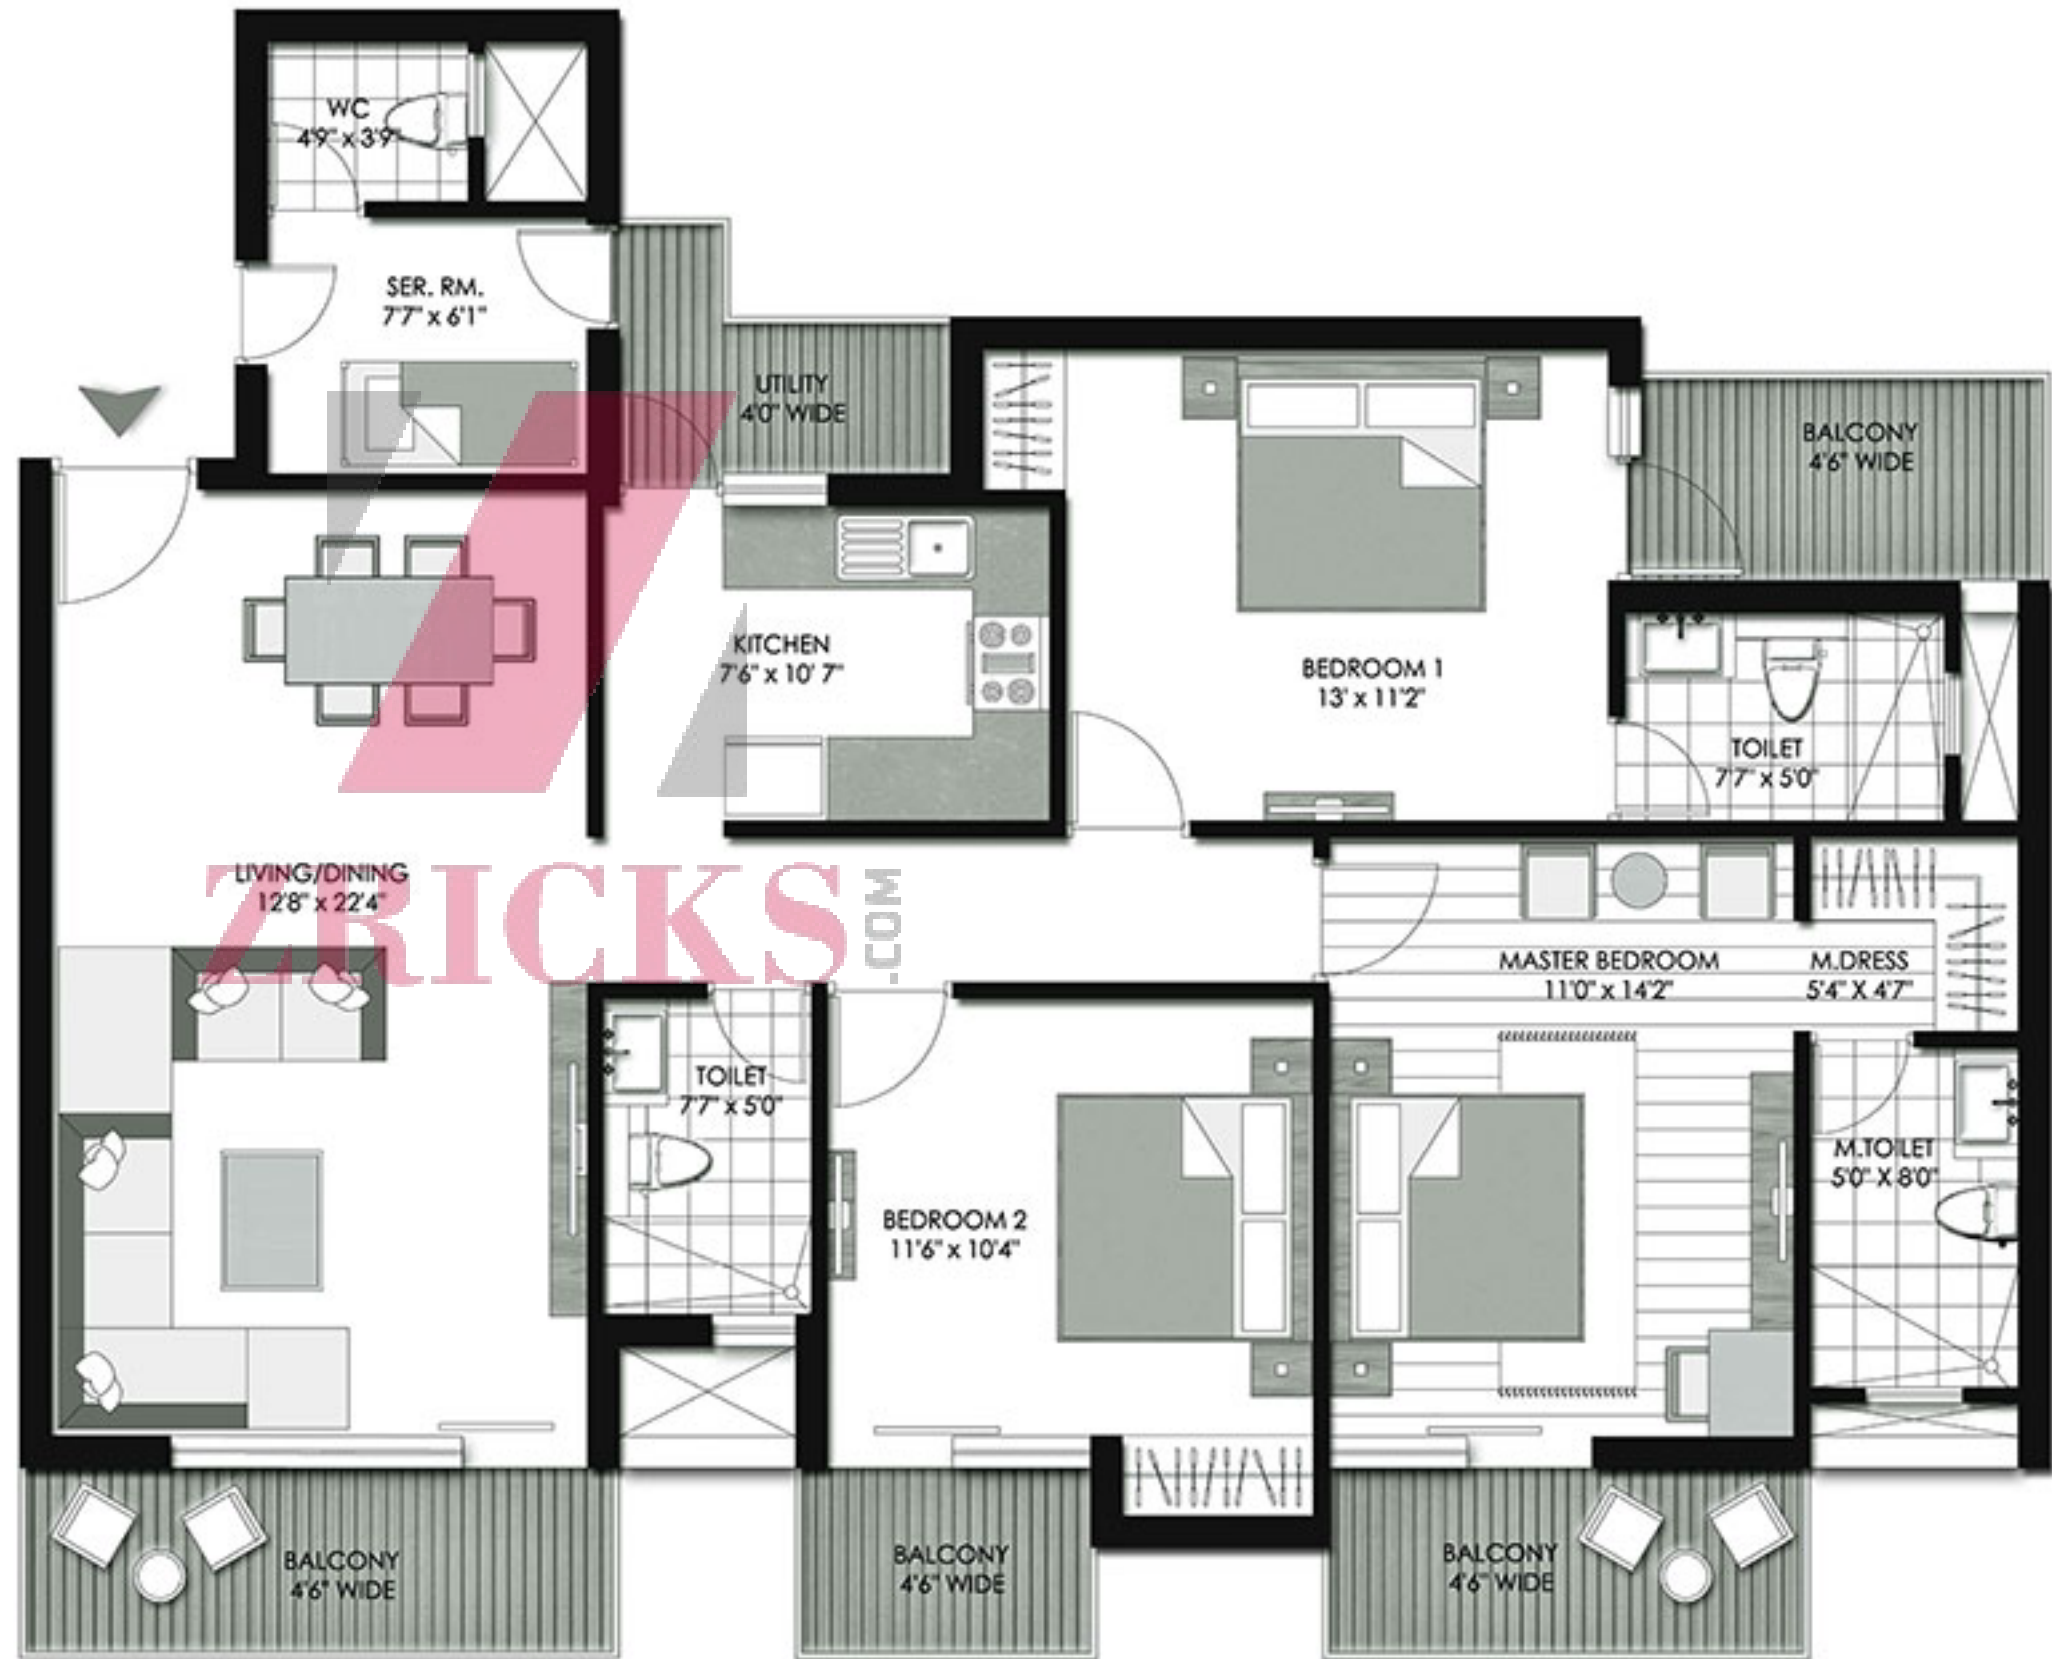

TYPICAL UNIT PLAN

TOWER A

3 BHK + 2 TOILET
SUPER AREA -- 1495 SQ. FT.

TYPICAL UNIT PLAN

TOWER B

3 BHK + 3 TOILET + SERV.
SUPER AREA -- 1835 SQ. FT.

TYPICAL UNIT PLAN

3 BHK + 3 TOILET + SER.
SUPER AREA -- 1835 SQ. FT.

TYPICAL UNIT PLAN

TOWER B

3 BHK + 3 TOILET + STUDY/FAMILY + SERV.
SUPER AREA -- 1995 SQ. FT.

TYPICAL UNIT PLAN

TOWER B

4 BHK + 4 TOILET + FAMILY + SERV.
SUPER AREA -- 2395 SQ. FT.

LOCATION MAP

LOTUS ARENA
@ LOTUS GREENS SPORTS CITY