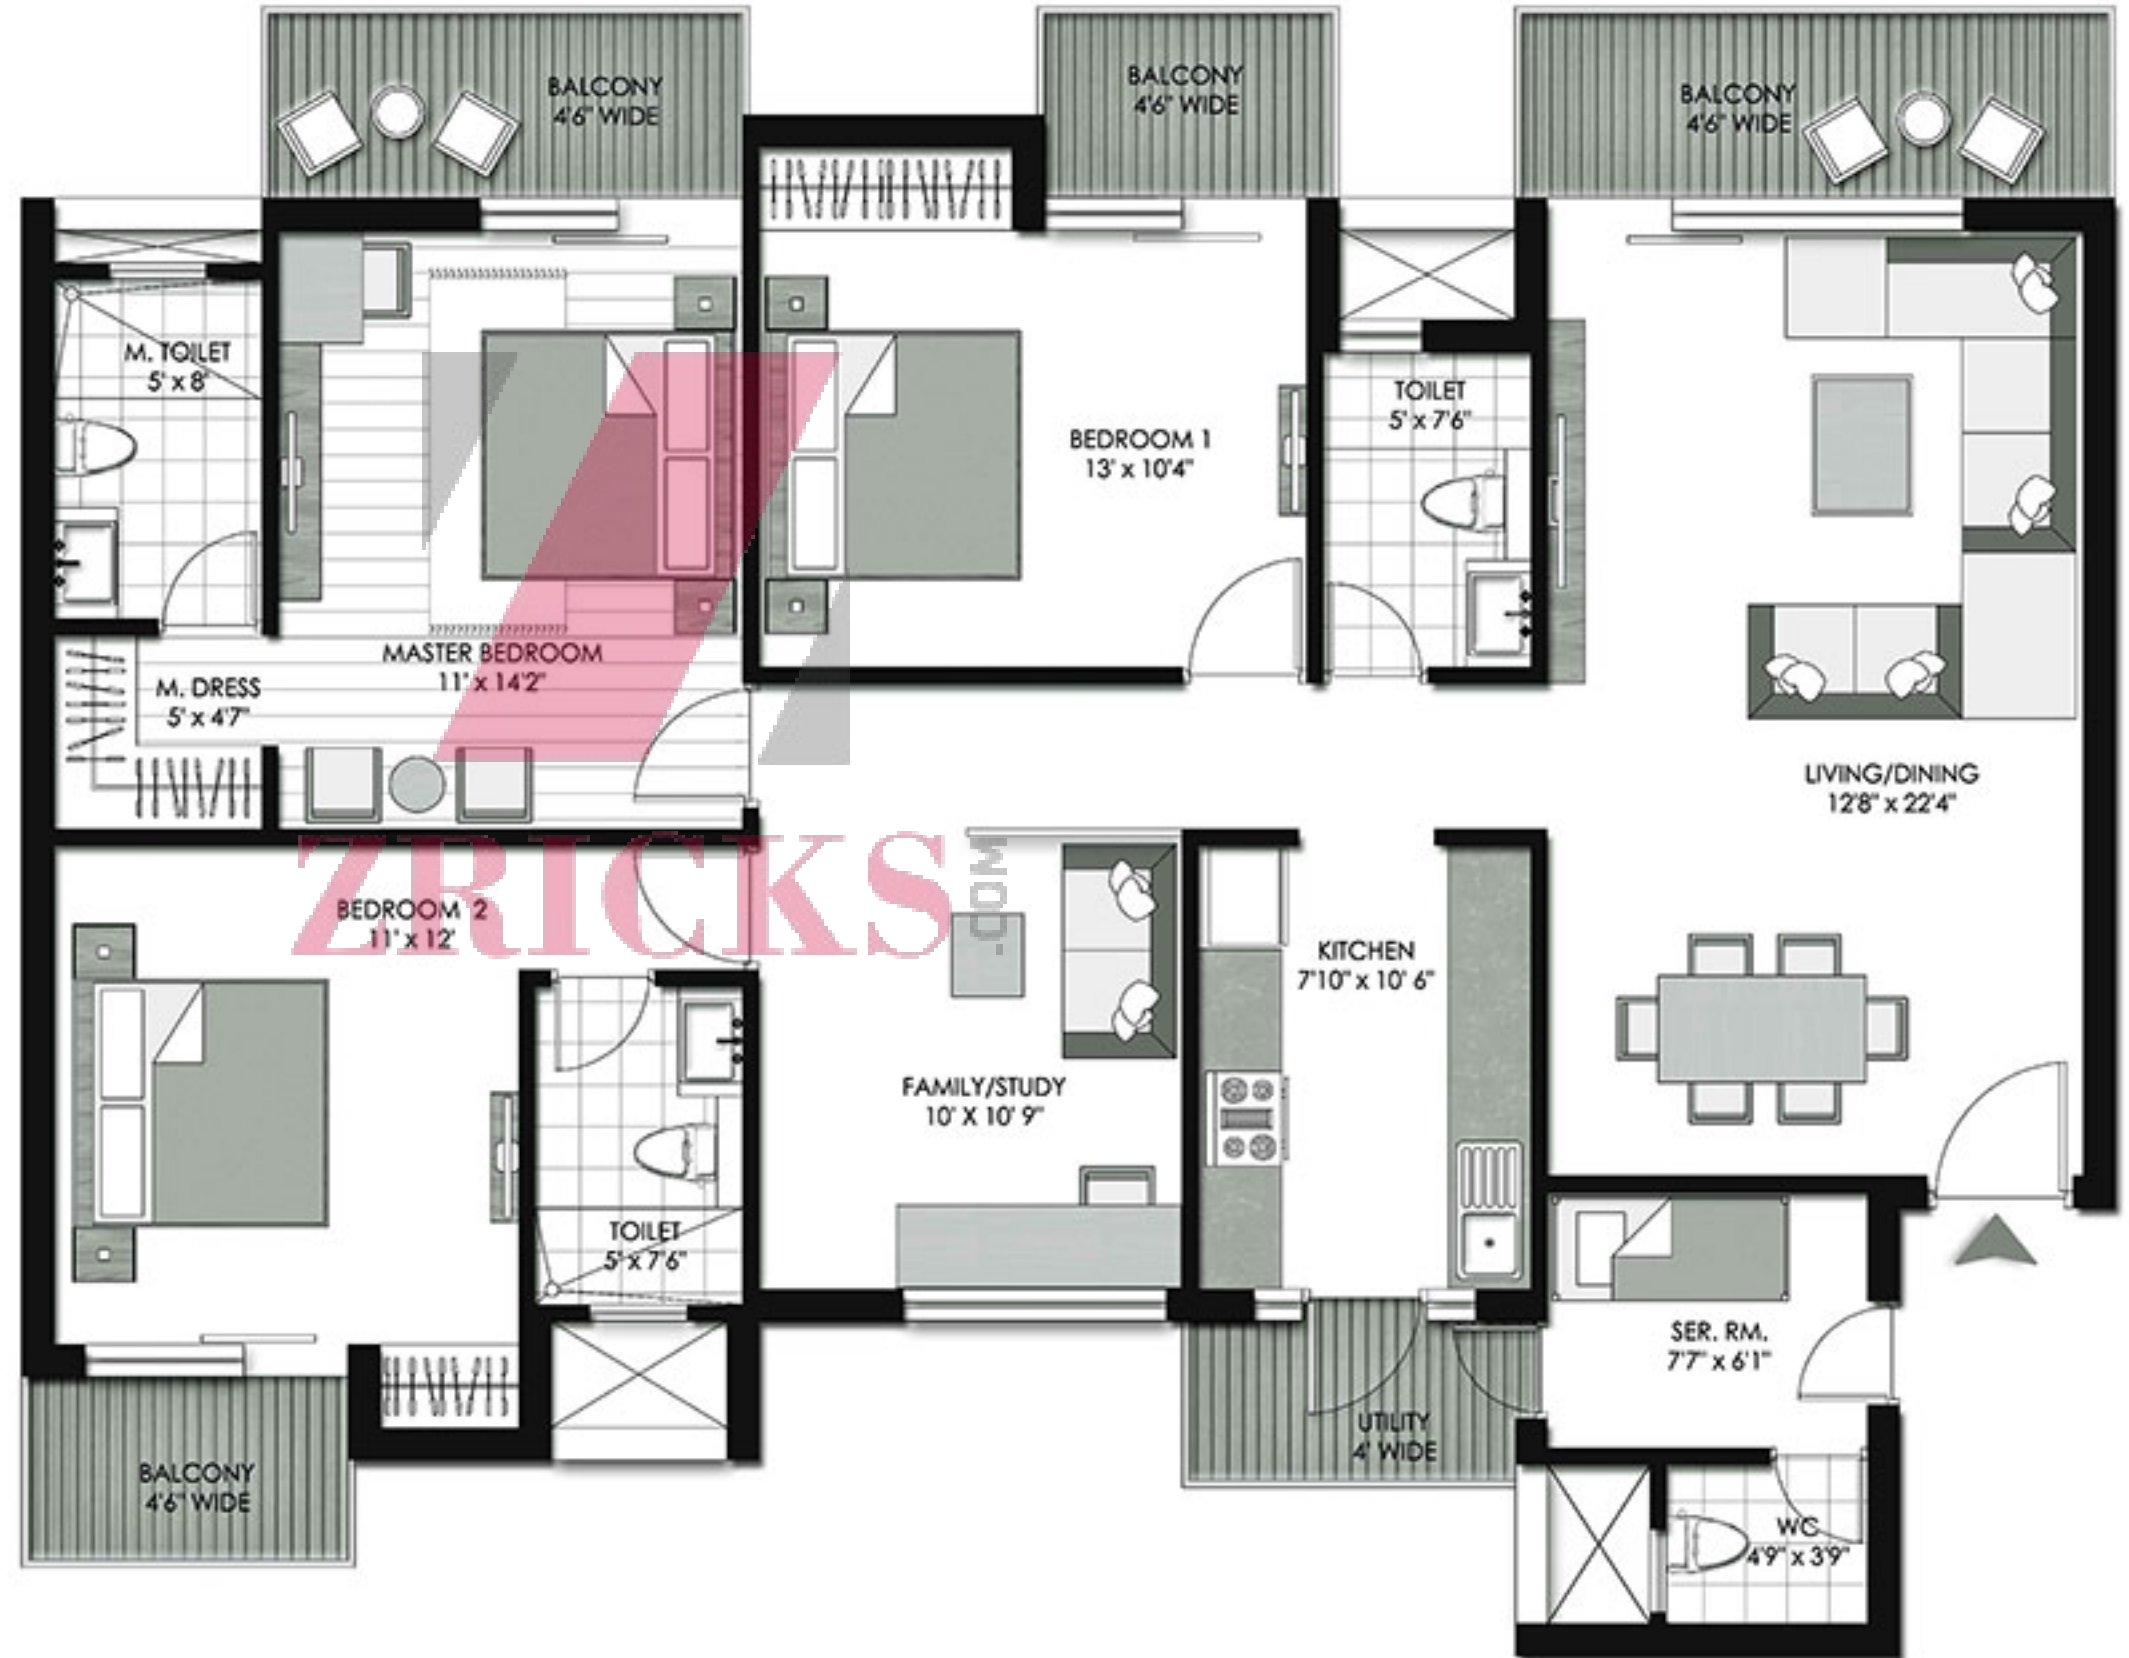

TYPICAL UNIT PLAN

TOWER A

3 BHK + 2 TOILET
SUPER AREA -- 1495 SQ. FT.

TYPICAL UNIT PLAN

TOWER B

3 BHK + 3 TOILET + SERV.
SUPER AREA -- 1835 SQ. FT.

TYPICAL UNIT PLAN

3 BHK + 3 TOILET + SER.
SUPER AREA -- 1835 SQ. FT.

TYPICAL UNIT PLAN

TOWER B

3 BHK + 3 TOILET + STUDY/FAMILY + SERV.
SUPER AREA -- 1995 SQ. FT.

TYPICAL UNIT PLAN

TOWER B

4 BHK + 4 TOILET + FAMILY + SERV.
SUPER AREA -- 2395 SQ. FT.

LOCATION MAP

LOTUS ARENA
@ LOTUS GREENS SPORTS CITY