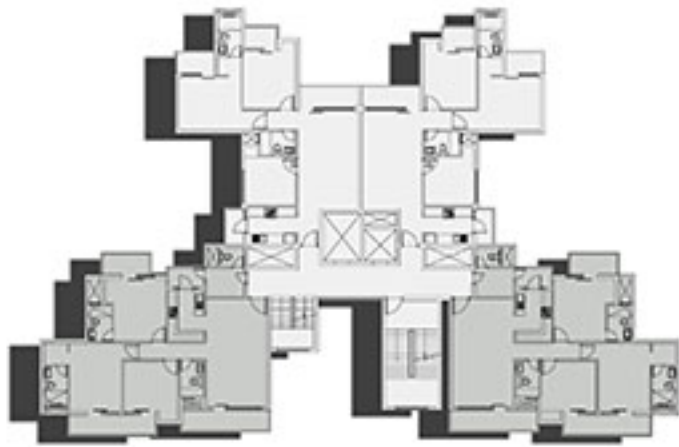

TYPICAL UNIT PLAN

TOWER A

3 BHK + 2 TOILET
SUPER AREA -- 1495 SQ. FT.

TYPICAL UNIT PLAN

TOWER B

3 BHK + 3 TOILET + SERV.
SUPER AREA -- 1835 SQ. FT.

TYPICAL UNIT PLAN

3 BHK + 3 TOILET + SER.
SUPER AREA -- 1835 SQ. FT.

TYPICAL UNIT PLAN

TOWER B

3 BHK + 3 TOILET + STUDY/FAMILY + SERV.
SUPER AREA -- 1995 SQ. FT.

TYPICAL UNIT PLAN

TOWER B

4 BHK + 4 TOILET + FAMILY + SERV.
SUPER AREA -- 2395 SQ. FT.

LOCATION MAP

LOTUS ARENA
@ LOTUS GREENS SPORTS CITY