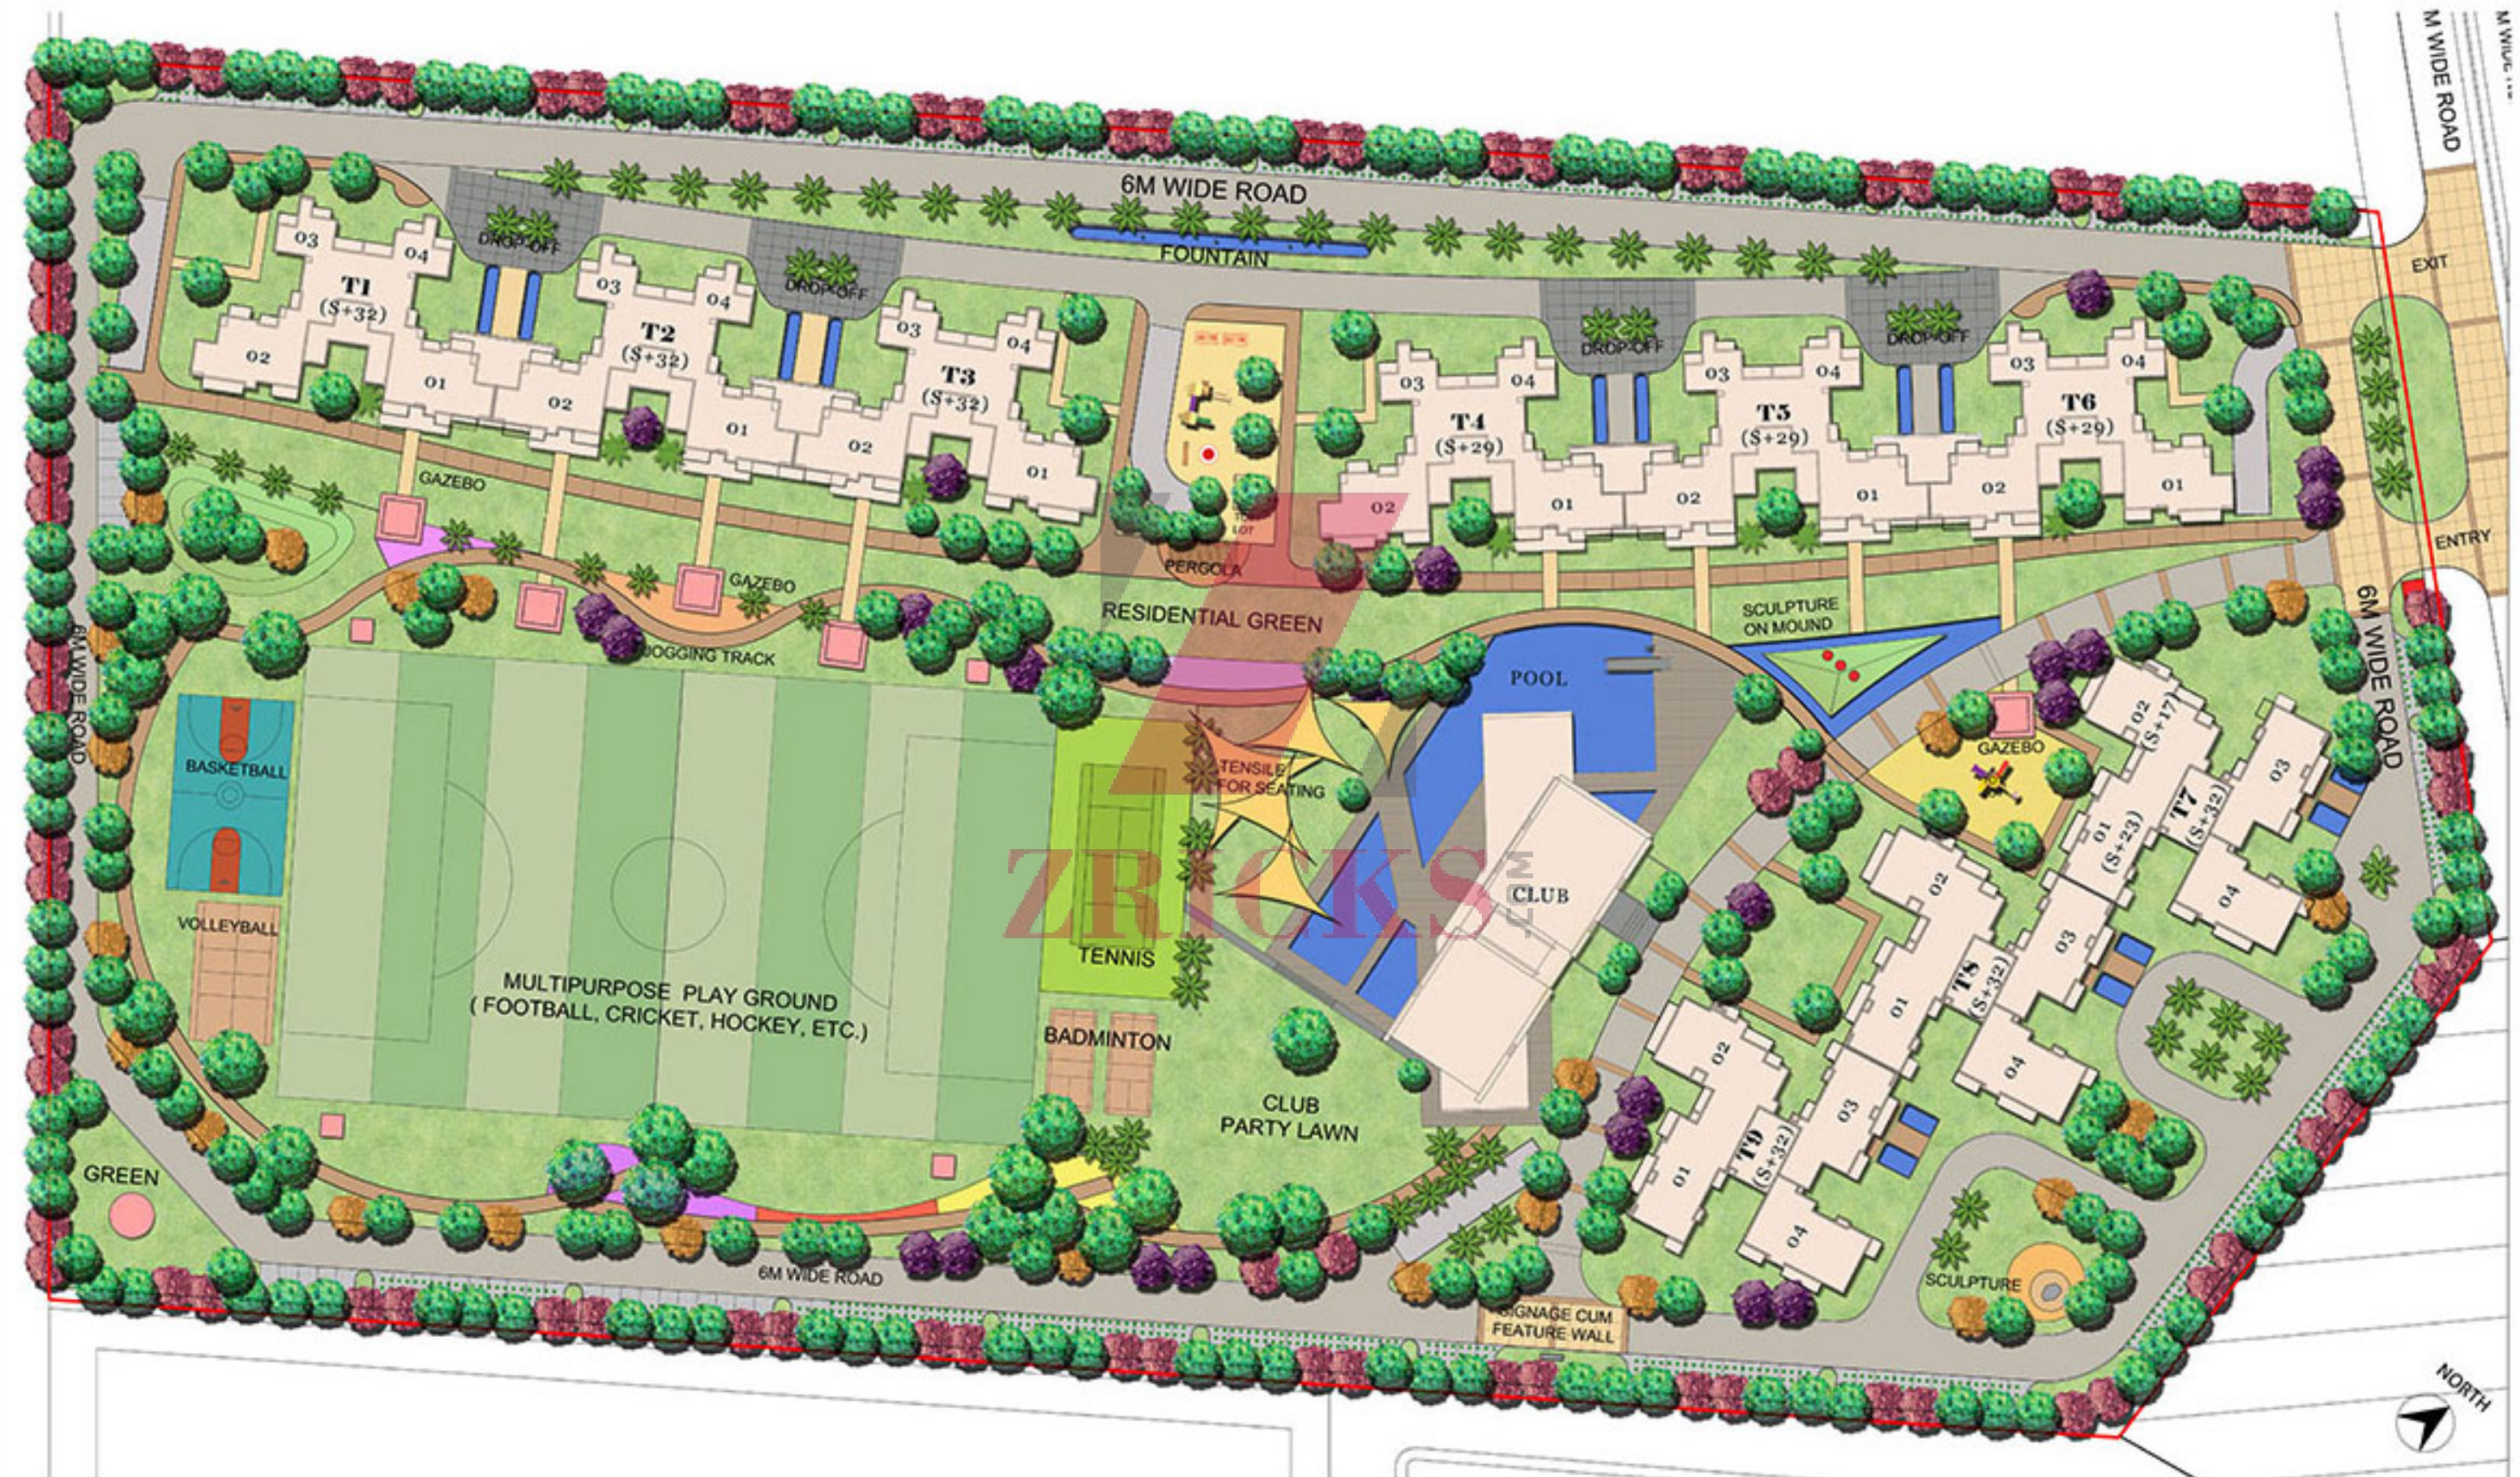

TYPICAL UNIT PLAN

TOWER B

3 BHK + 3 TOILET + STUDY/FAMILY + SERV.
SUPER AREA -- 1995 SQ. FT.

TYPICAL UNIT PLAN

TOWER B

4 BHK + 4 TOILET + FAMILY + SERV.
SUPER AREA -- 2395 SQ. FT.

LOCATION MAP

LOTUS ARENA
@ LOTUS GREENS SPORTS CITY

M WIDE ROAD

EXIT

ENTRY

6M WIDE ROAD

6M WIDE ROAD

FOUNTAIN

T1 (S+32)

T2 (S+32)

GAZEBO

JOGGING TRACK

PERGOLA

RESIDENTIAL GREEN

SCULPTURE ON MOUND

POOL

TENSILE FOR SEATING

CLUB