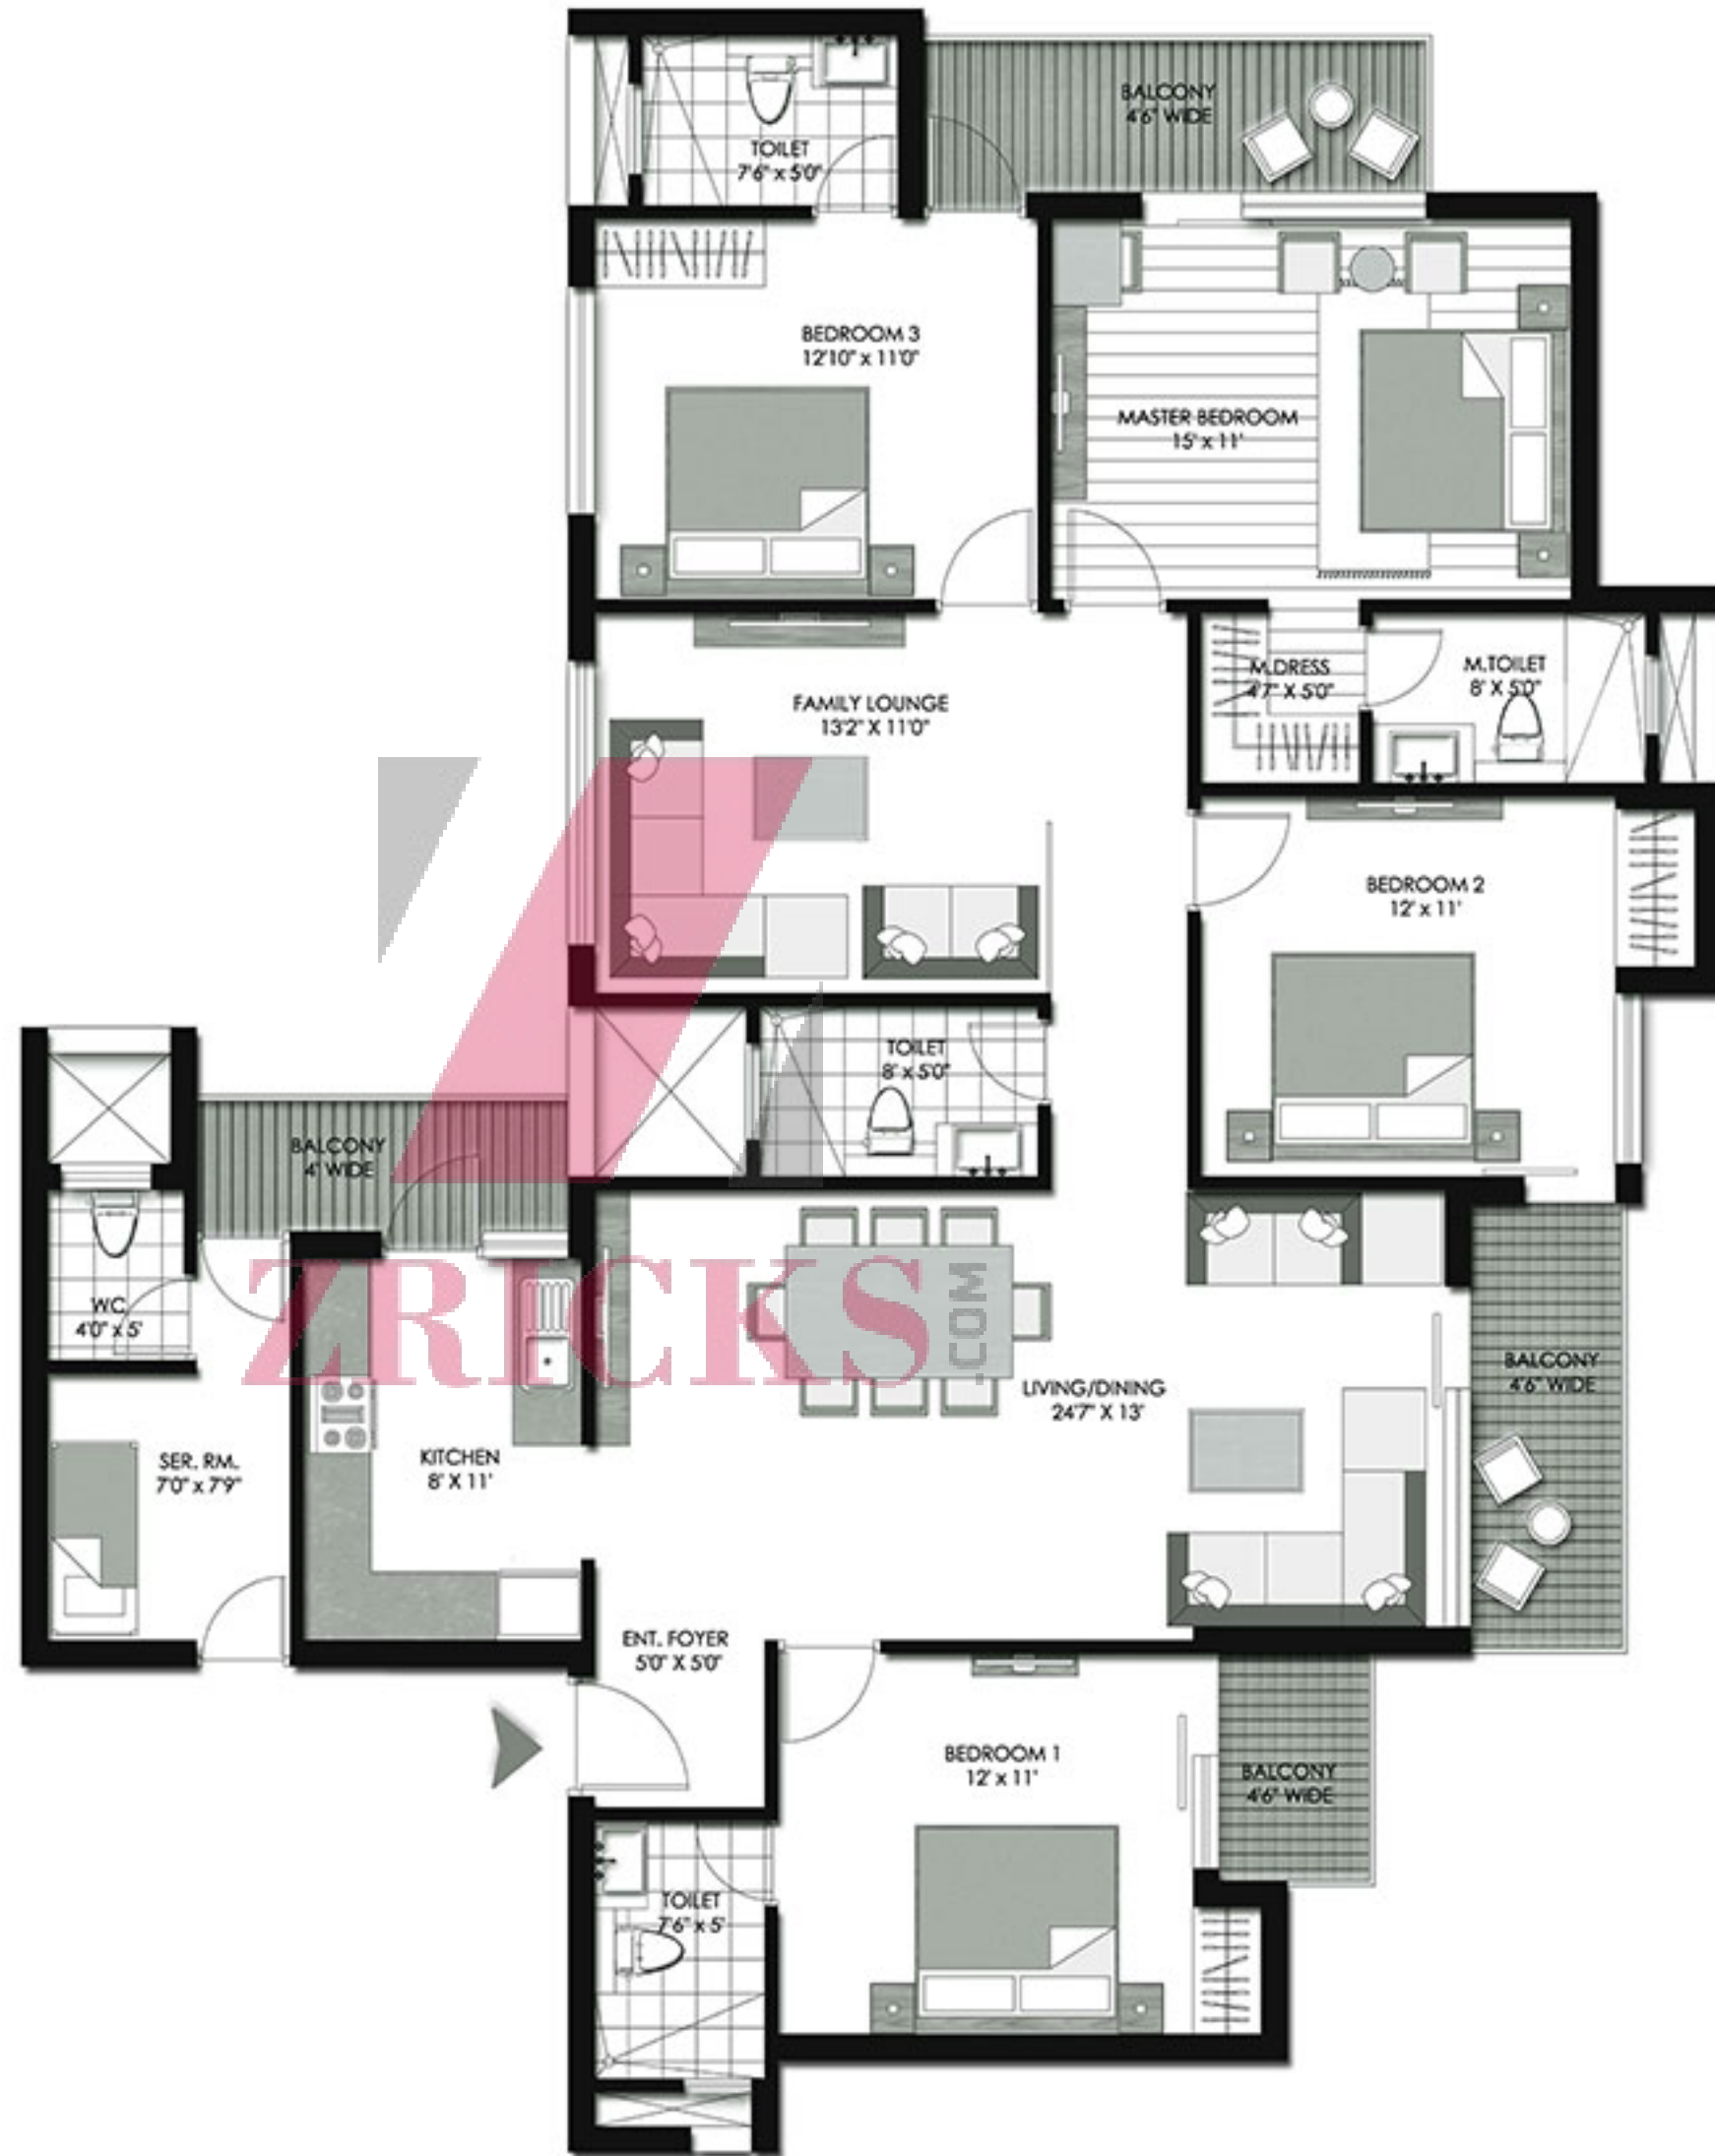

TYPICAL UNIT PLAN

TOWER A

3 BHK + 2 TOILET
SUPER AREA -- 1495 SQ. FT.

TYPICAL UNIT PLAN

TOWER B

3 BHK + 3 TOILET + SERV.
SUPER AREA -- 1835 SQ. FT.

TYPICAL UNIT PLAN

3 BHK + 3 TOILET + SER.
SUPER AREA -- 1835 SQ. FT.

TYPICAL UNIT PLAN

TOWER B

3 BHK + 3 TOILET + STUDY/FAMILY + SERV.
SUPER AREA -- 1995 SQ. FT.

TYPICAL UNIT PLAN

TOWER B

4 BHK + 4 TOILET + FAMILY + SERV.
SUPER AREA -- 2395 SQ. FT.

LOCATION MAP

LOTUS ARENA
@ LOTUS GREENS SPORTS CITY