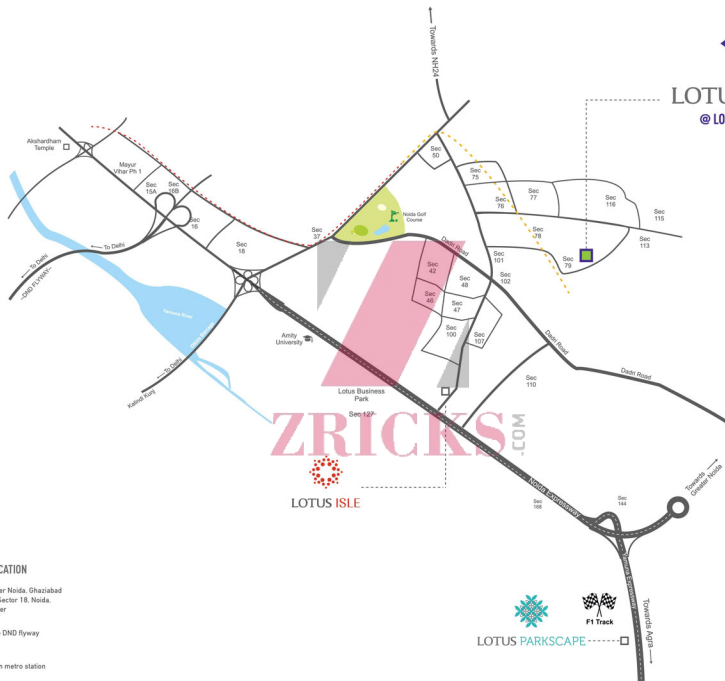

LOCATION MAP

LOTUS ARENA
@ LOTUS GREENS SPORTS CITY

CONVENIENT AND ACCESSIBLE LOCATION

- Easy access to Delhi, Noida, Greater Noida, Ghaziabad and Faridabad. 10 minutes from Sector 18, Noida, 37 minutes from Mahamaya Flyover
- Airport and railway station via the DND flyway
- 07 minutes from Botanical Garden metro station

Map not to scale

Legends

- Road
- Metro already operational
- Future Extension