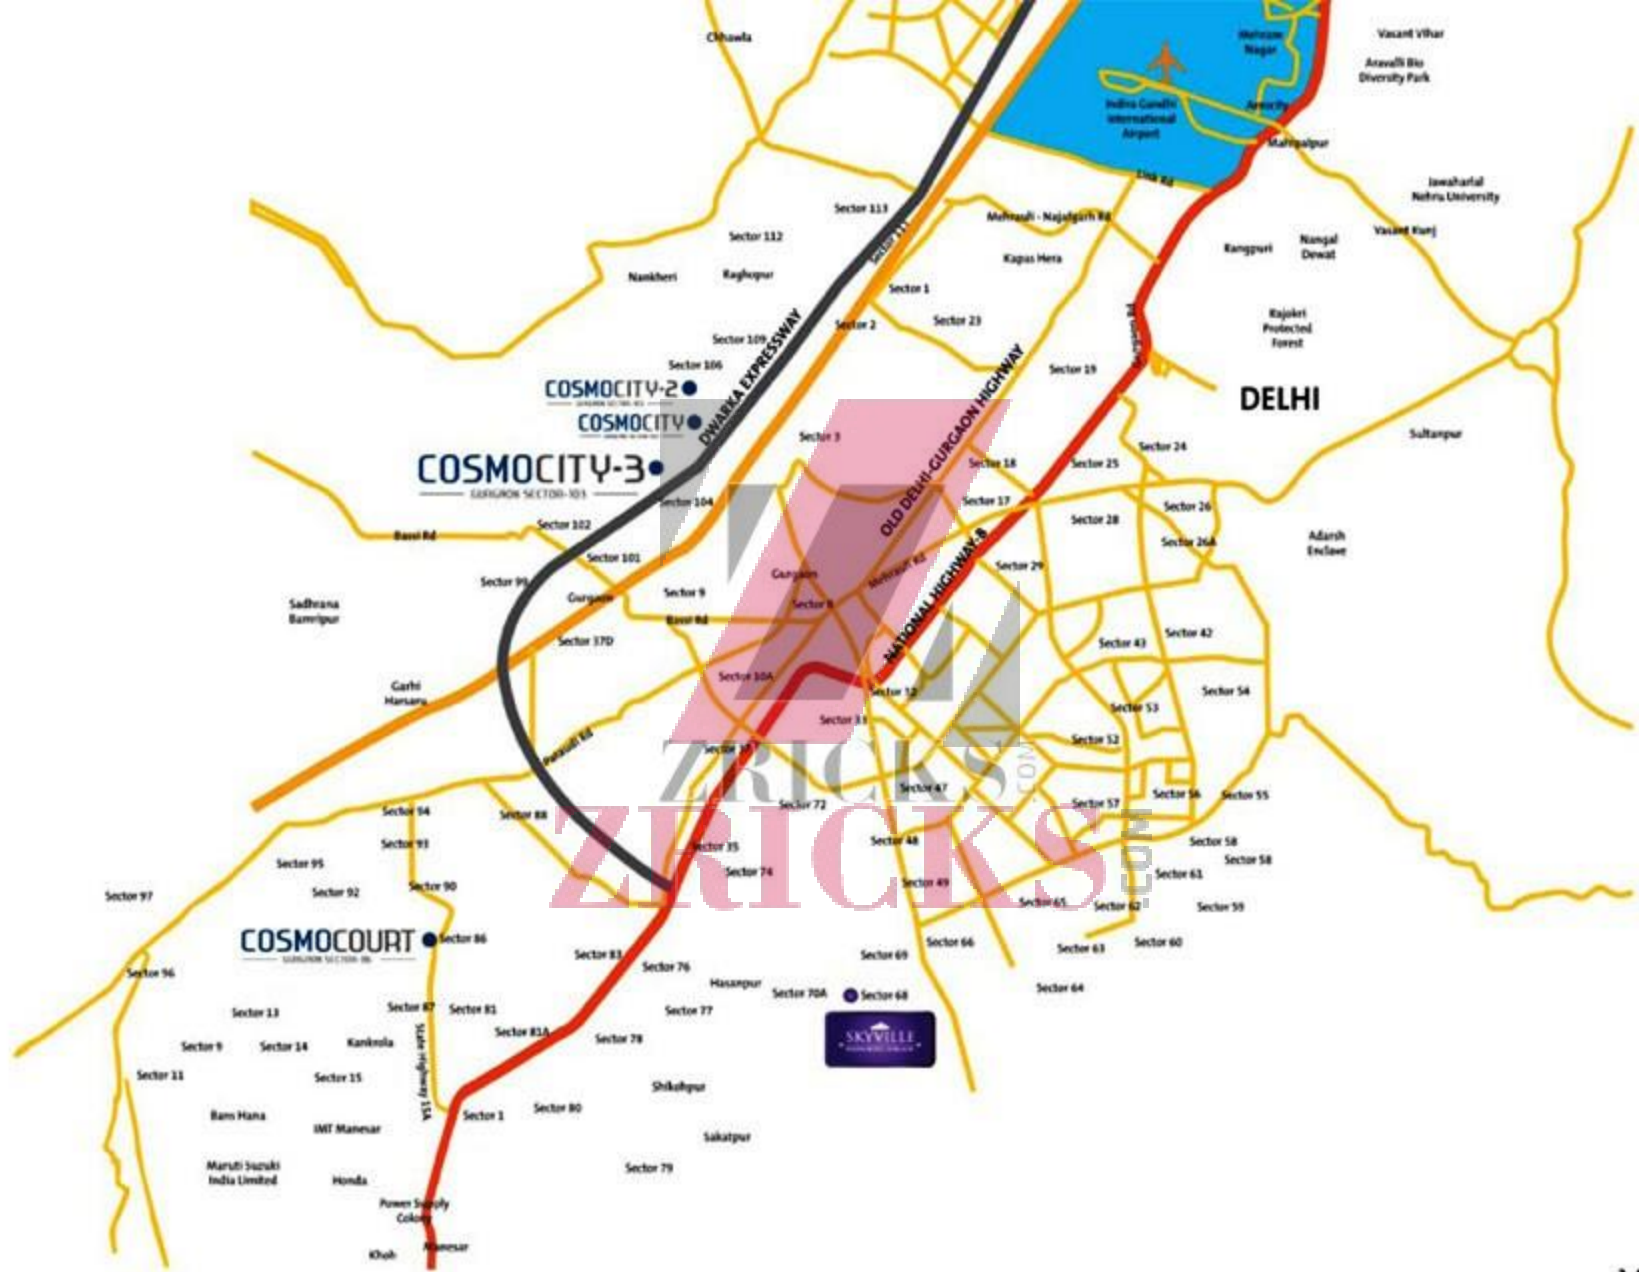

Map not to scale