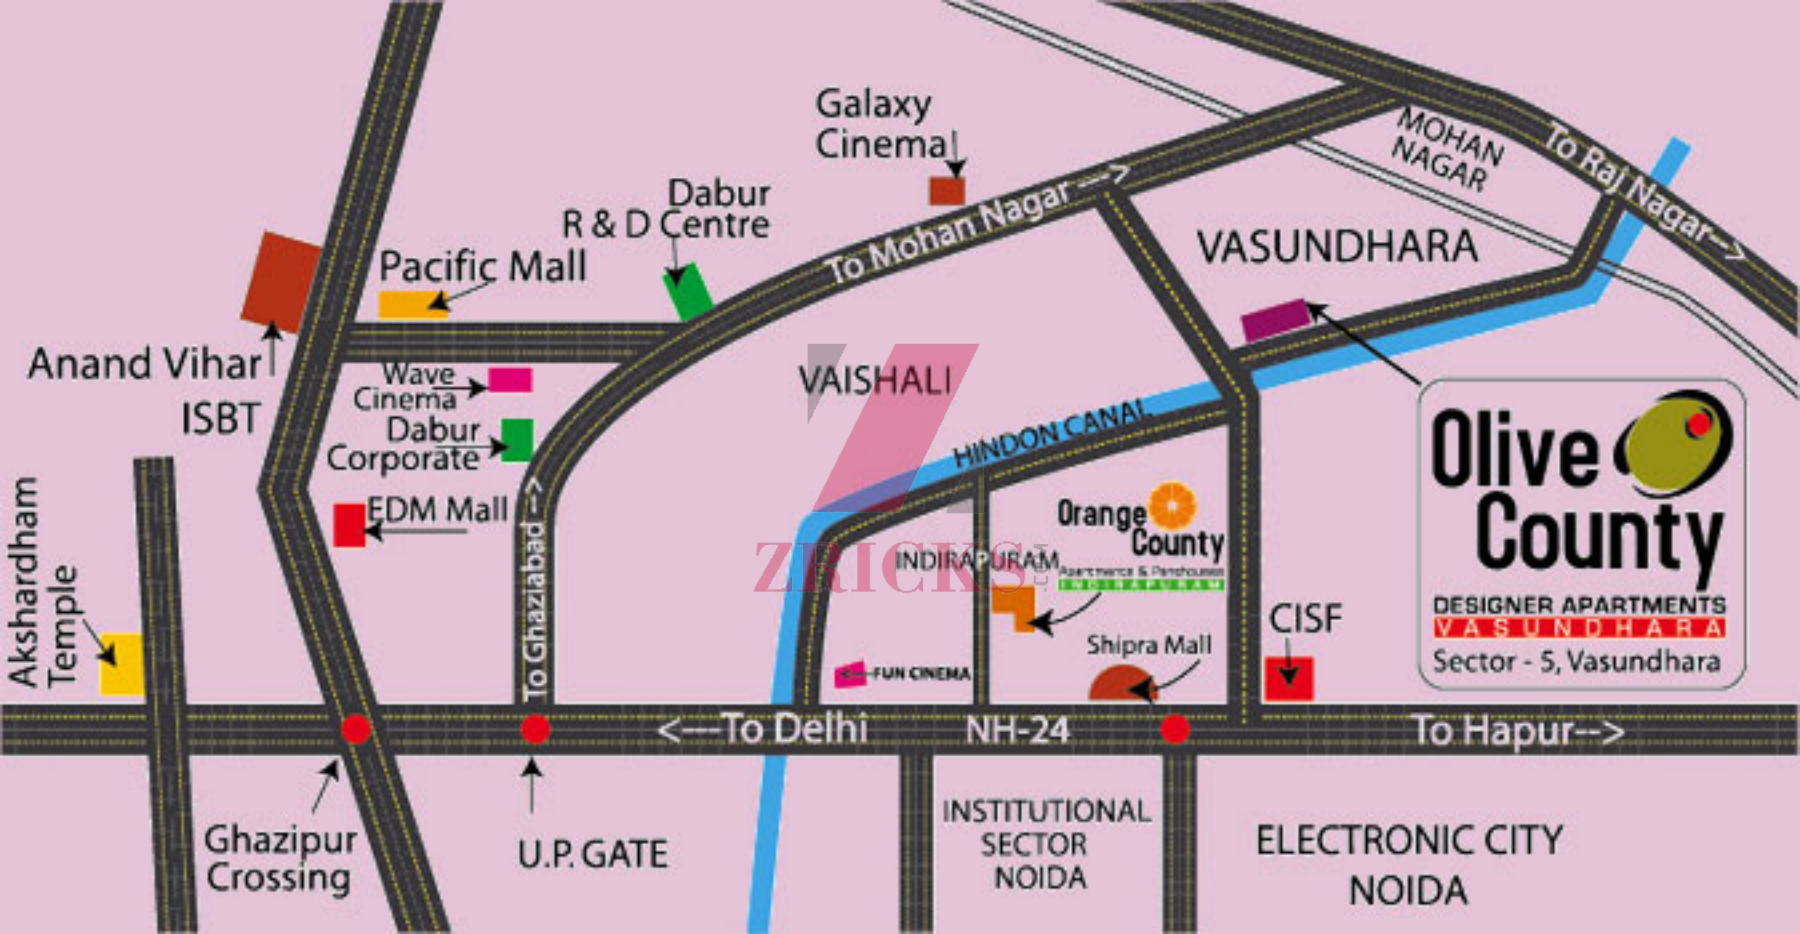

3 BED + 3 TOILET + SERVANT

Super Area - 1935 Sq. Ft.

Olive County
DESIGNER APARTMENTS
VASUNDHARA
Sector - 5, Vasundhara