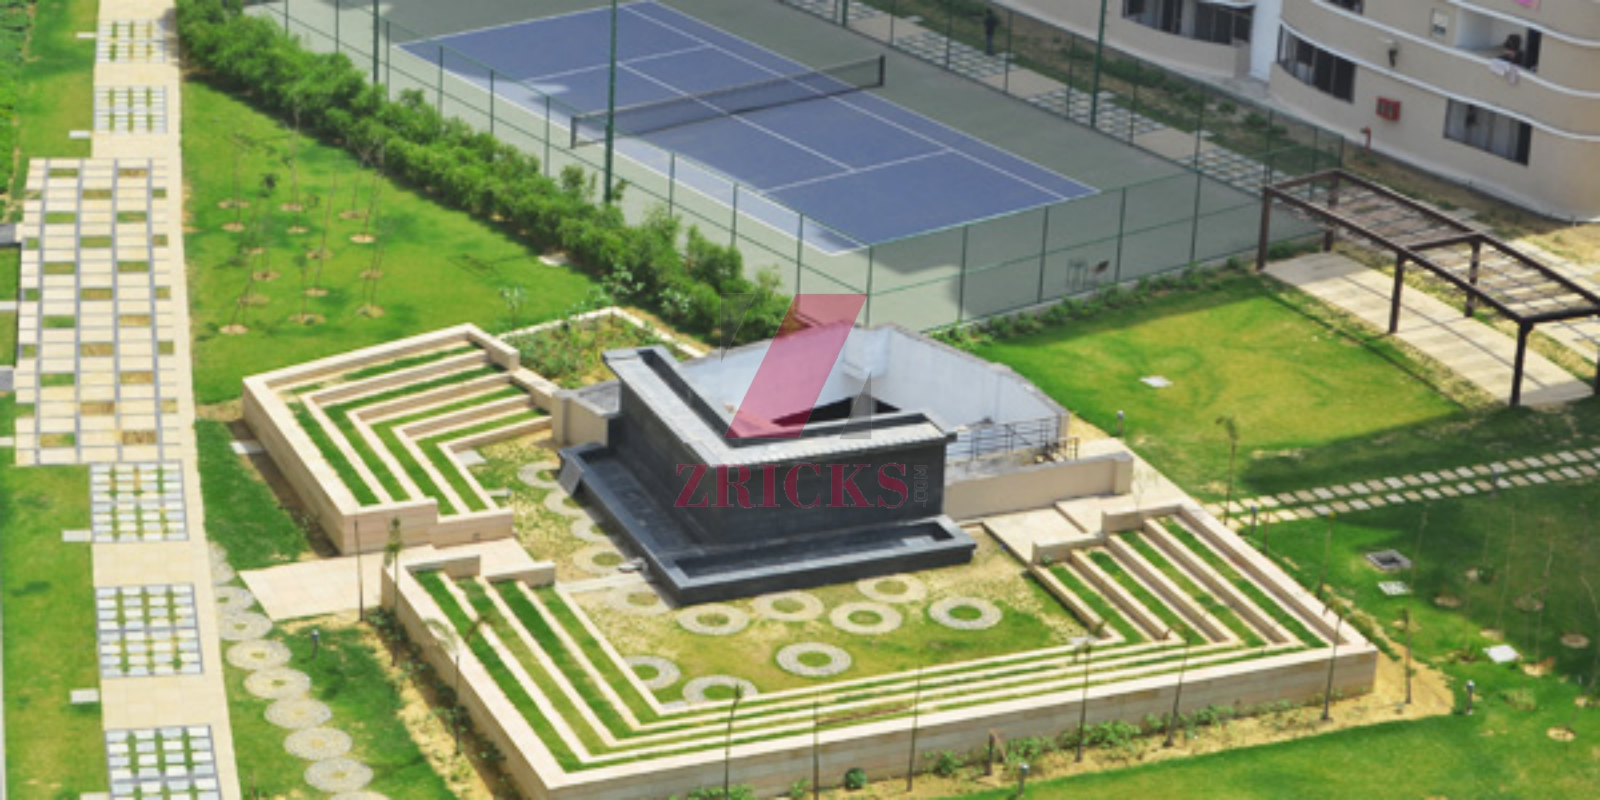

ZRICKS PROJECT