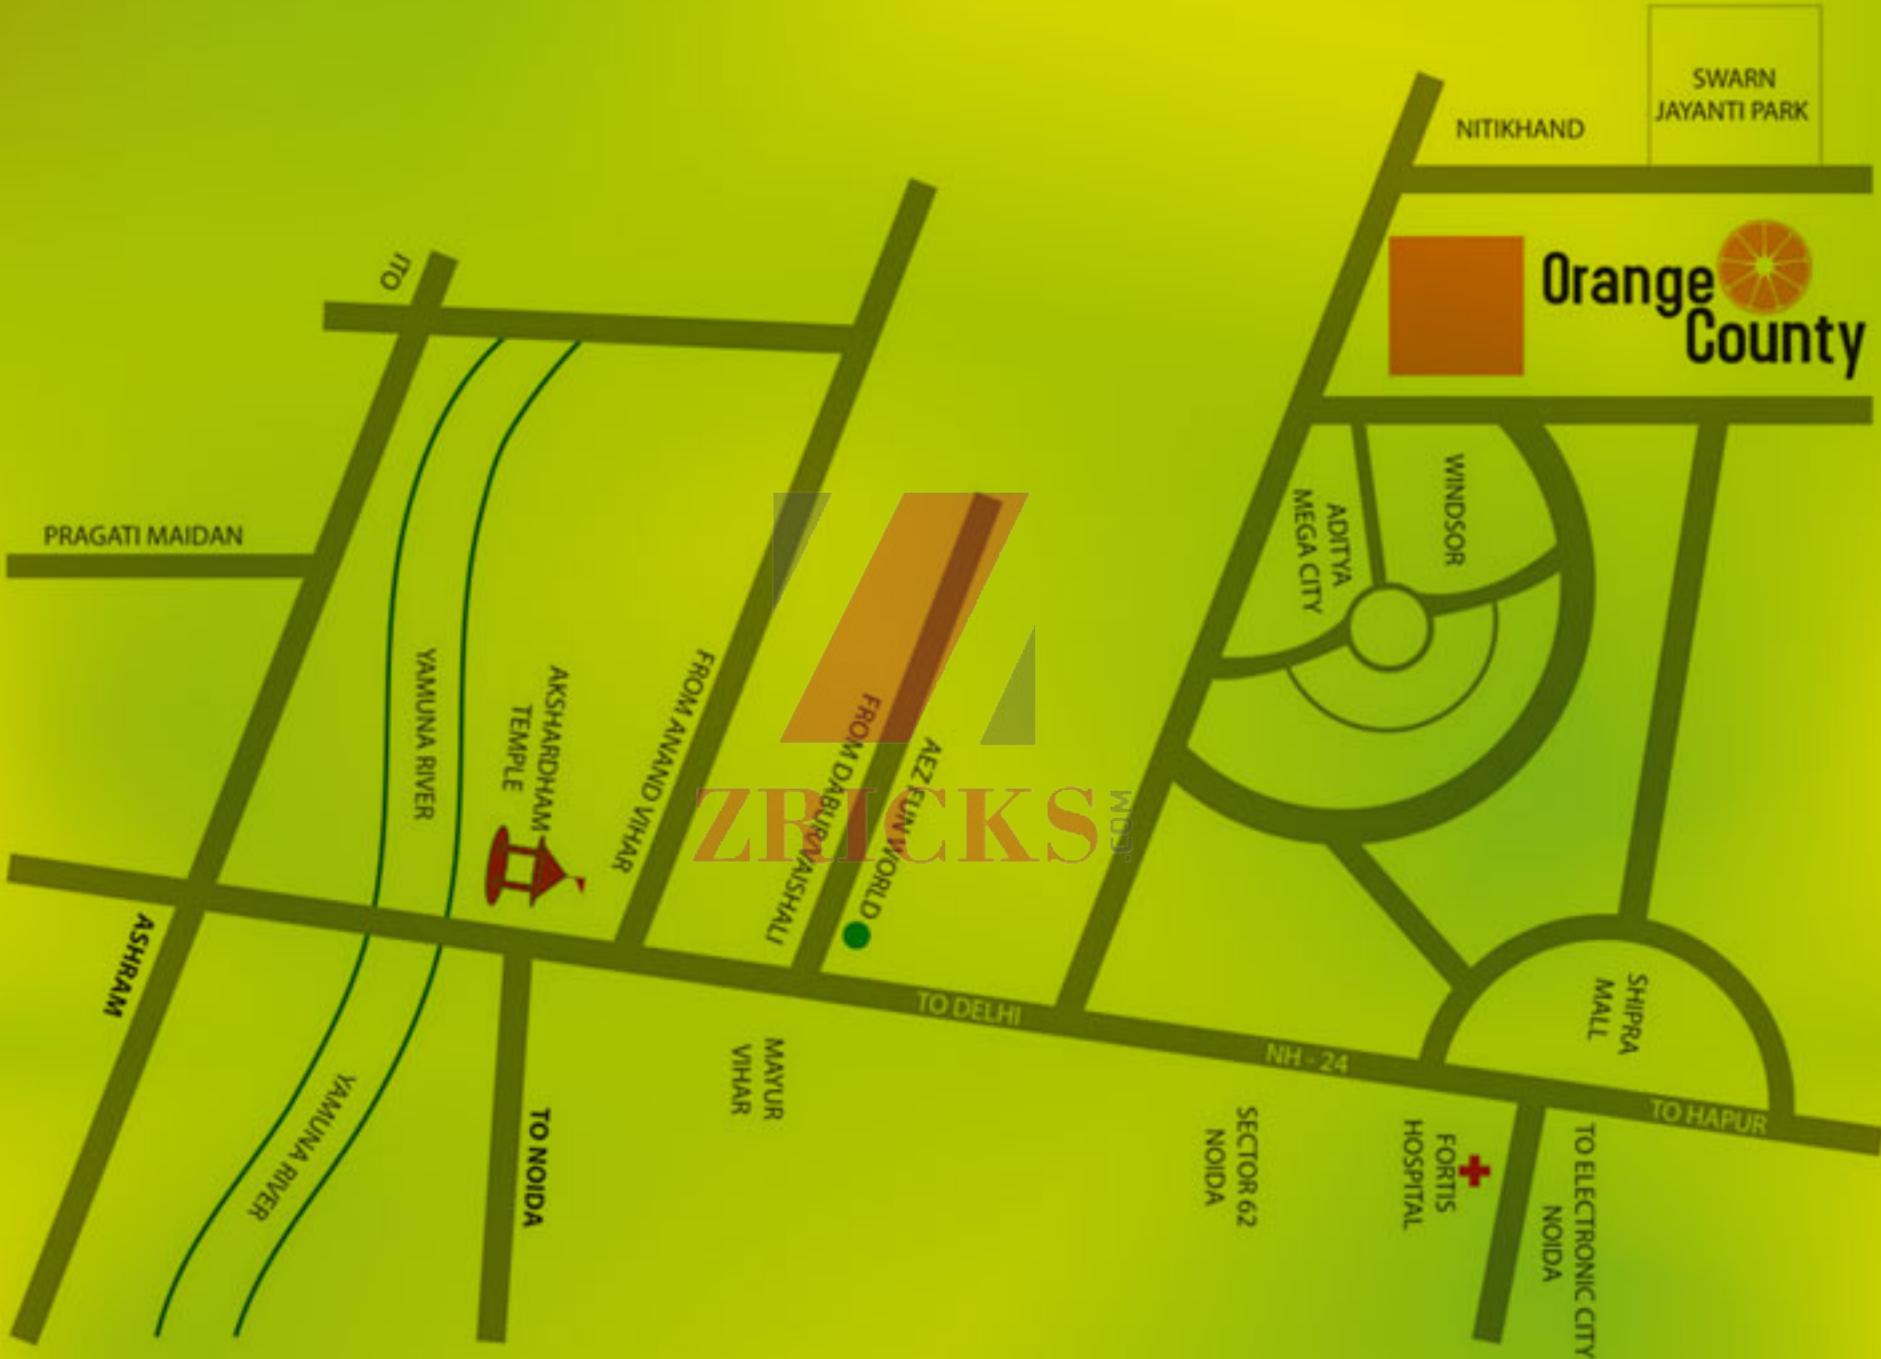

SWARN
JAYANTI PARK

NITIKHAND

**Orange
County**

PRAGATI MAIDAN

ITO

YAMUNA RIVER

AKSHARDHAM
TEMPLE

FROM ANAND VIHAR

FROM DABUR VAISHALI

AEZ FUN WORLD

MAYUR
VIHAR

ADITYA
MEGA CITY

WINDSOR

SHIPRA
MALL

ASHRAM

YAMUNA RIVER

TO NOIDA

TO DELHI

NH - 24

SECTOR 62
NOIDA

FORTIS
HOSPITAL

TO ELECTRONIC CITY
NOIDA

TO HAPUR

ZBRICKS