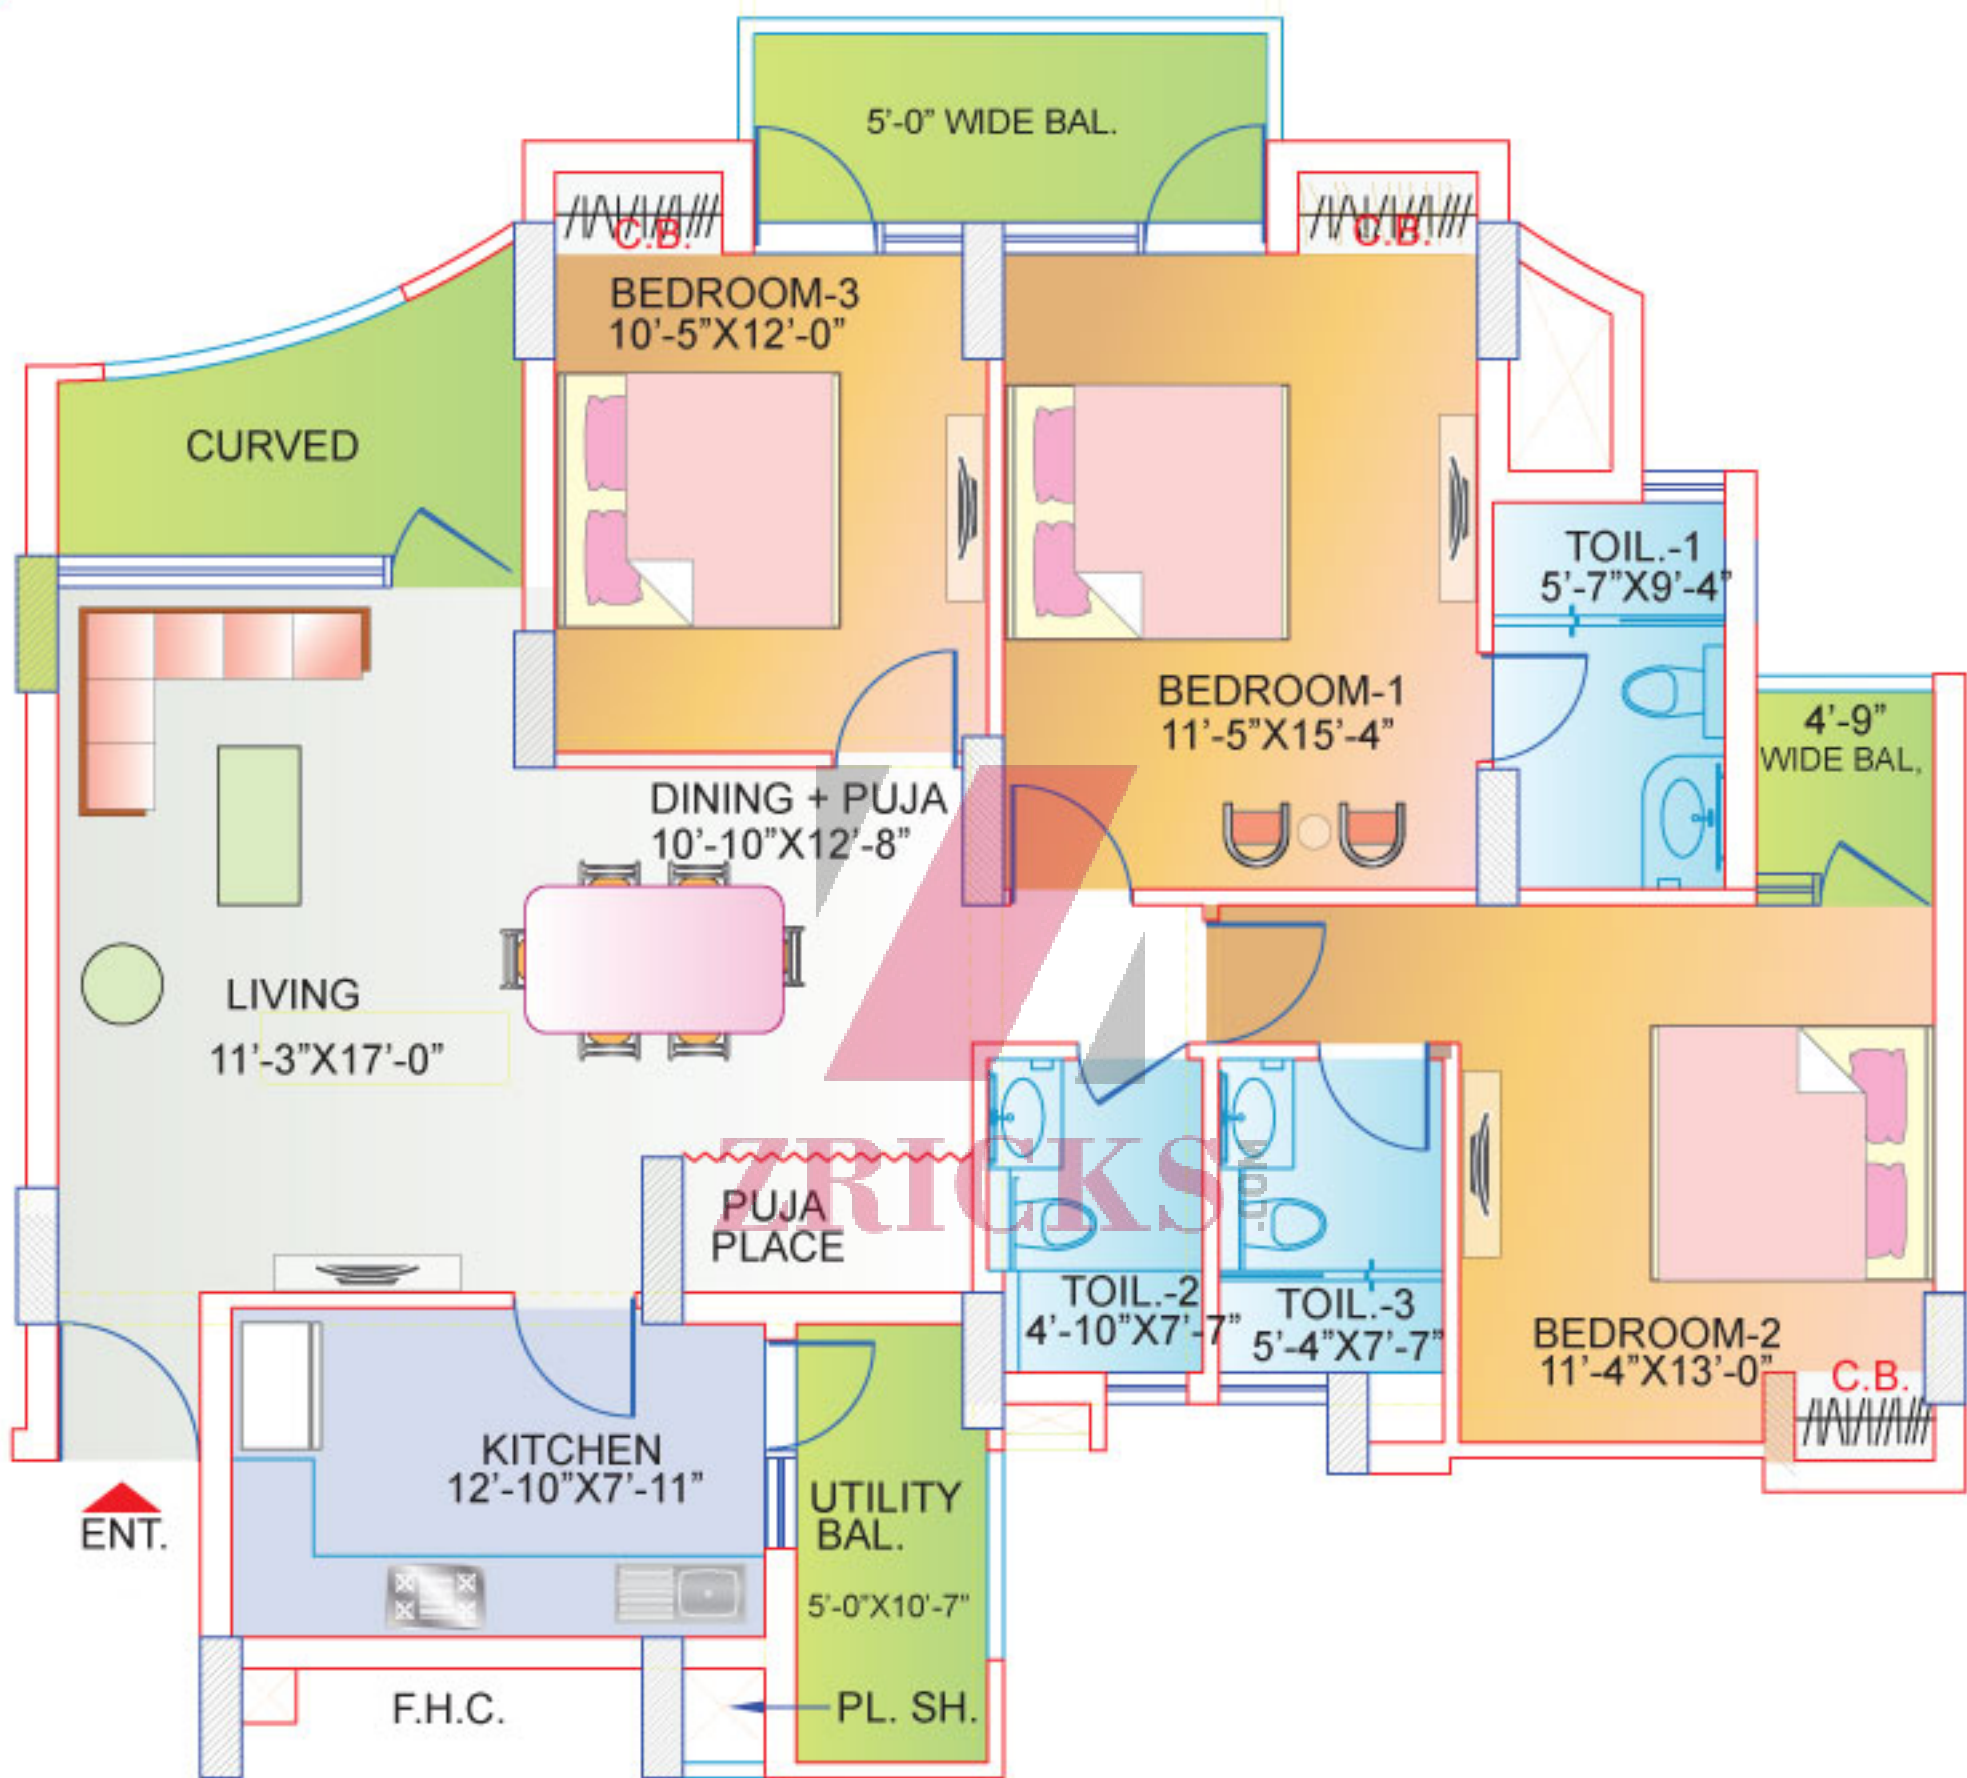

Orange
County

ZRICKS.COM

ZRICKS

ZRICKS

ZBRICKS

TYPE-A

3 BED + 2 TOILETS

AREA - 1674 SQ. FT.

TYPE-B

3 BED + 3 TOILETS + POOJA PLACE

AREA - 1881 SQ. FT.

SWARN
JAYANTI PARK

NITIKHAND

Orange
County

ADITYA
MEGA CITY

WINDSOR