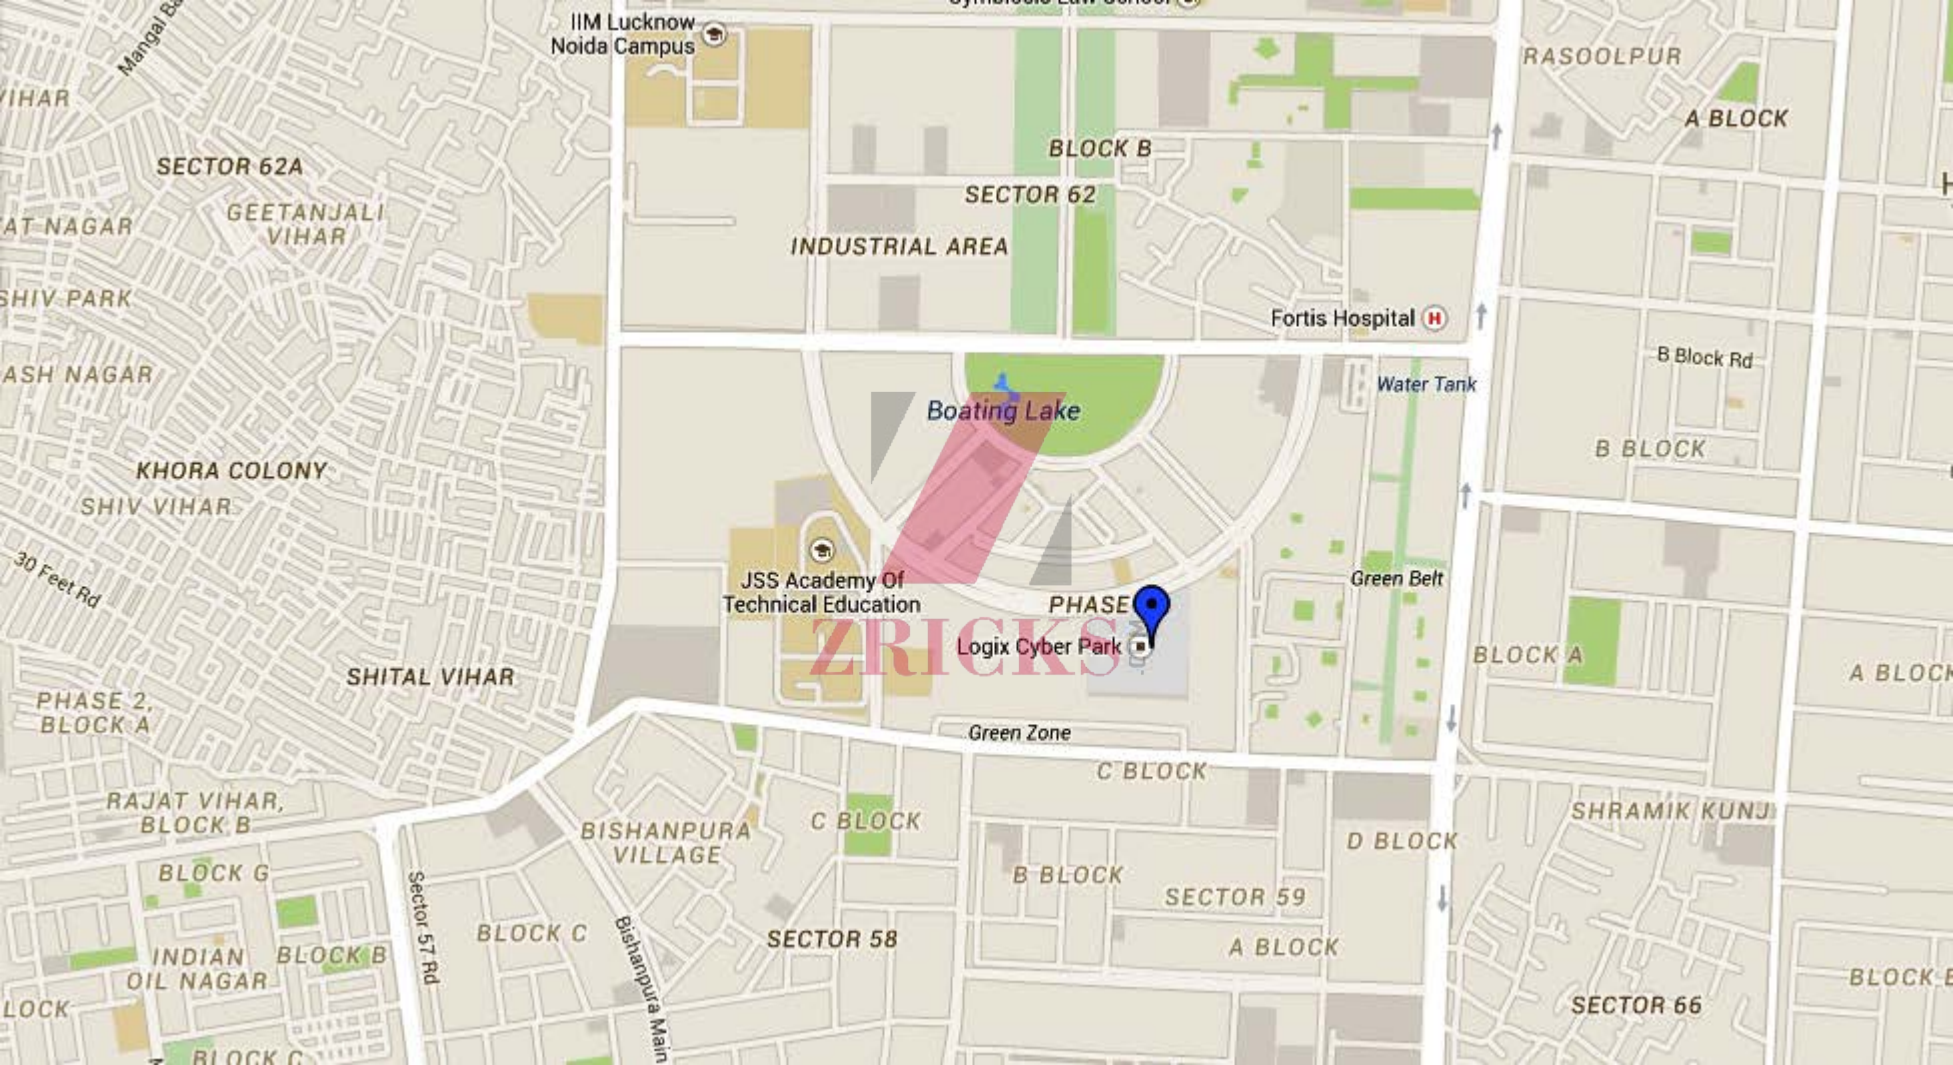

9.0M WIDE ROAD

6.0M WIDE ROAD

9.0M WIDE ROAD

EXIT

ENTRY

ENTRY

EXIT

IIM Lucknow
Noida Campus

RASOOLPUR
A BLOCK

BLOCK B
SECTOR 62
INDUSTRIAL AREA

Fortis Hospital

Boating Lake

Water Tank

B Block Rd
B BLOCK

JSS Academy Of
Technical Education

PHASE
Logix Cyber Park