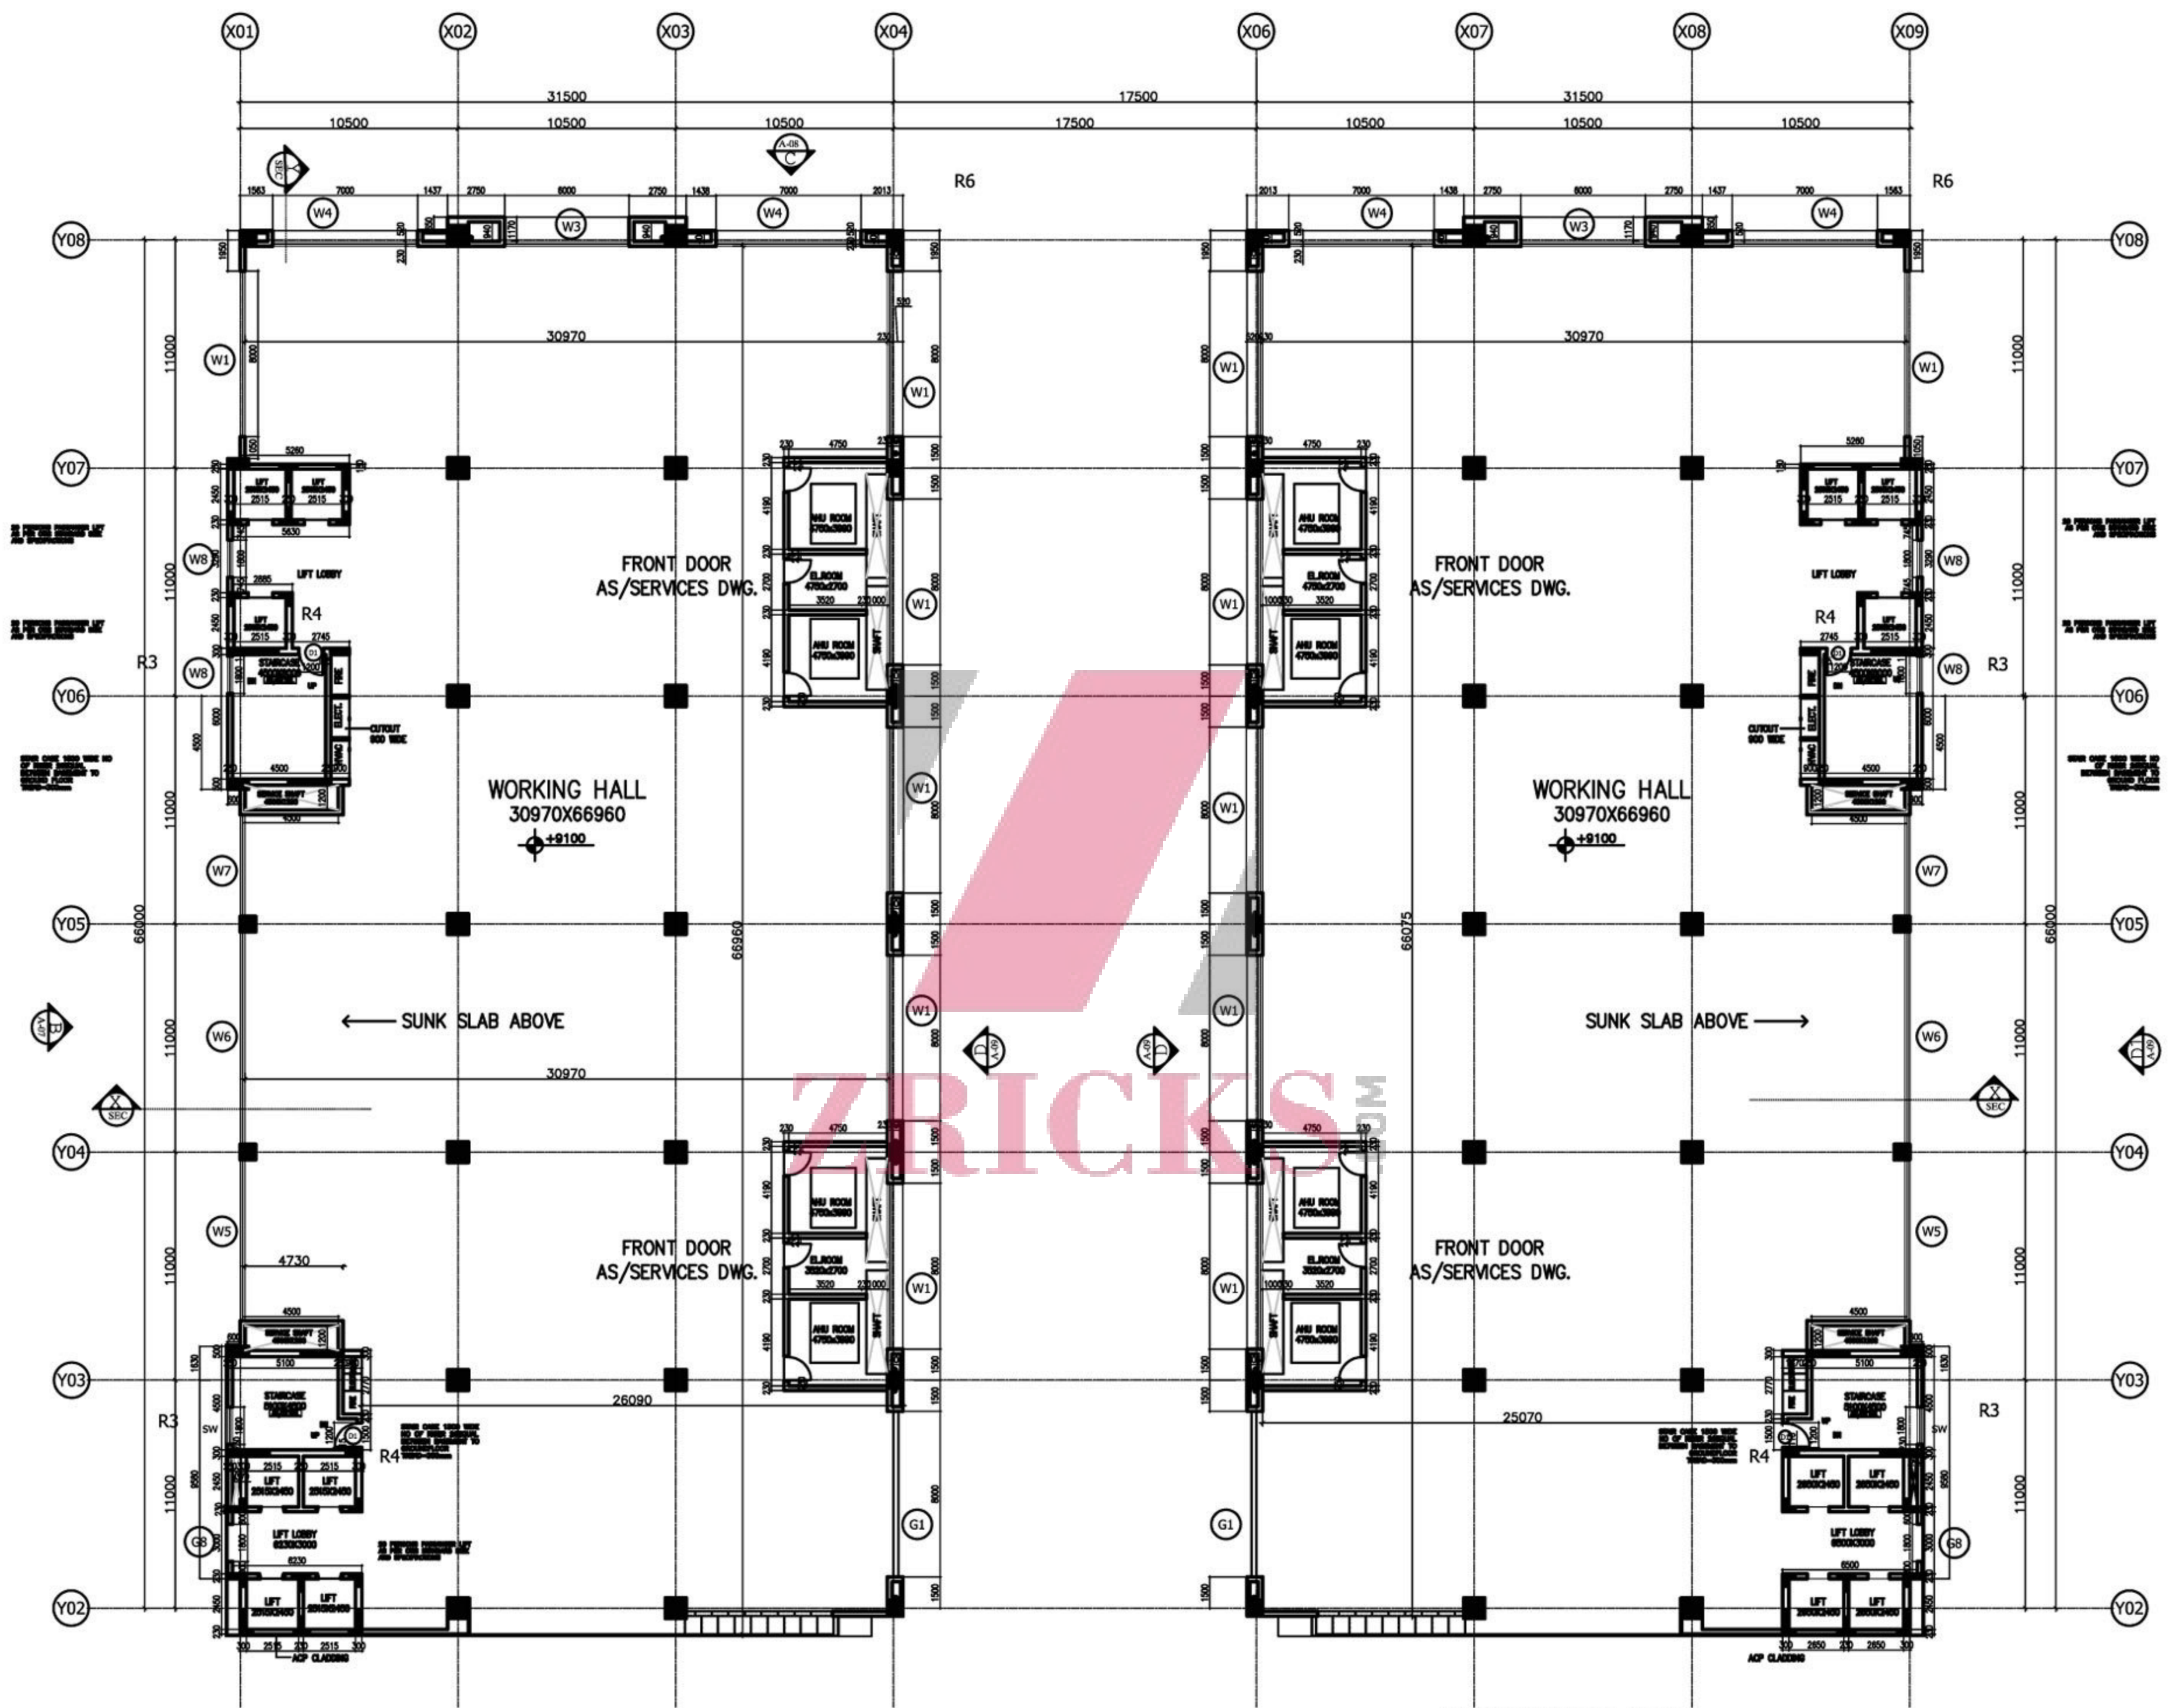

SAMSUNG

ZRICKS.COM

BARCLAYS

ZETONS

3 PLAN OF TYPICAL FLOOR
TOWER - A
PHASE-I

3 PLAN OF TYPICAL FLOOR
TOWER - B
PHASE-I

DRIVEWAY 5.0M.WIDE

DRIVEWAY 5.0M.WIDE

RAMP DN TO BASEMENT

RAMP DN TO BASEMENT

HALL FOR COMMON FACILITIES

HALL FOR COMMON FACILITIES

HALL FOR COMMON FACILITIES

HALL FOR COMMON FACILITIES

INNER COURTYARD

INNER COURTYARD

9.0M WIDE ROAD

6.0M WIDE ROAD

9.0M WIDE ROAD

EXIT

ENTRY

ENTRY

EXIT

IIM Lucknow
Noida Campus