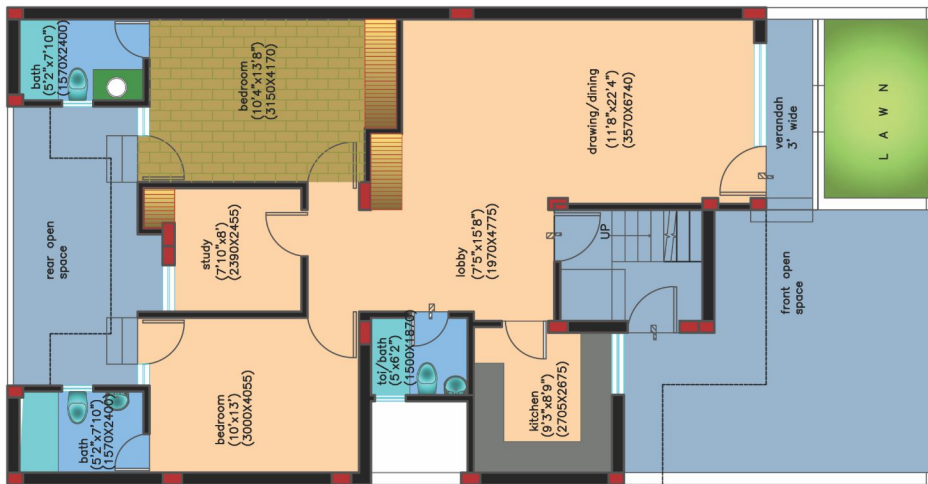

WAVE Floors

- Independent Floor of 112.5, 162 & 240 Sq.mtr. (135, 194 & 287 Sq. Yds.)
- Ultra Modern Infrastructure
- Independent floors planned in self-sufficient sectors

ACTUAL SITE PHOTOGRAPH

Sample Built-Up Floor

Neighborhood Park

24 Mtr. Wide Road

Home Loan providers for Wave City

WAVE FLOOR LAYOUT 112.5 SQ. MTR. (135 SQ. YDS.)

Ground Floor (Super Area 940 Sq. ft.)

First Floor (Super Area 940 Sq. ft.)

Second Floor (Super Area 930 Sq. ft.)

WAVE FLOOR LAYOUT 162 SQ. MTR. (194 SQ. YDS.)

ZRICKS.COM

Ground Floor (Super Area 1270 Sq. ft.)

First Floor (Super Area 1310 Sq. ft.)

Second Floor (Super Area 1198 Sq. ft.)

WAVE FLOOR LAYOUT 240 SQ. MTR. (287 SQ. YDS.)