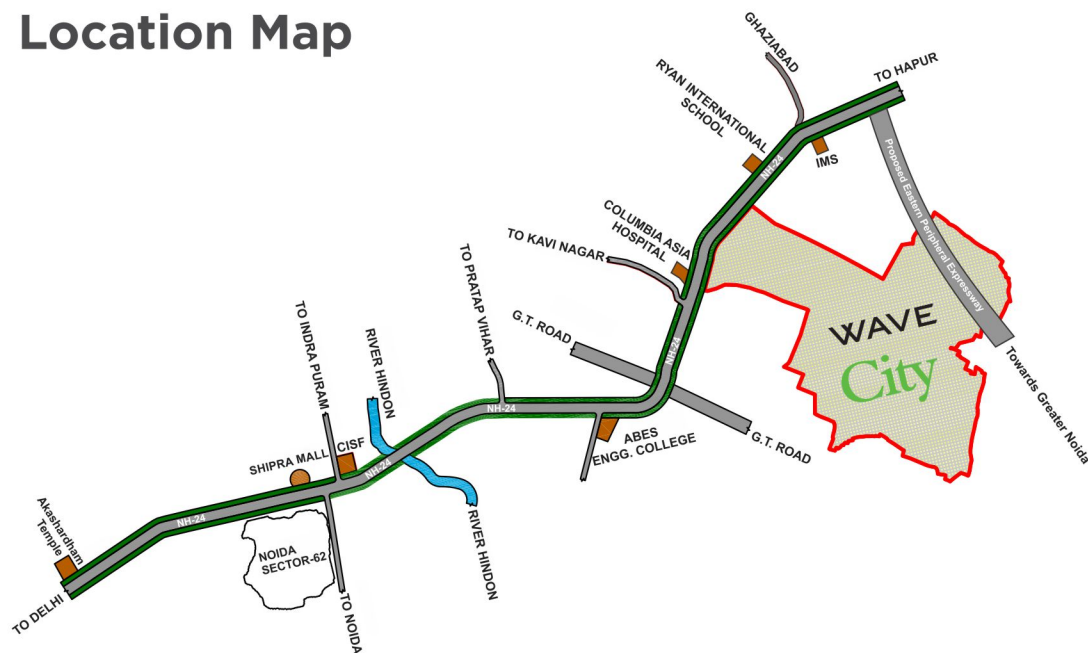

A WHOLE NEW CITY. A WHOLE NEW WORLD.

Spread across an area of 4500 acres, Wave City is all set to usher in a new era of contemporary living. With its world-class design and a line-up of most modern and thoughtful facilities, Wave City is indeed the only place in Delhi and NCR that truly lives up to a 21st century lifestyle. Designed on IBM's Smart City concept, the amenities it offers range from beautiful floors and lavish condominiums to the best medical care, primary education to universities, shopping malls to luxurious landscaped greens and from a well planned BRT system to an expansive golf course.

Wave City stretches the horizons of modern living to a fully self-sufficient city with infinite possibilities that promises to give you an entire world of happiness, right at your doorsteps.

Salient Features

- Construction of Built-Up floors in full swing
- Direct connectivity from NH-24
- Legally acquired, completely litigation free project
- Designed on IBM's Smart City concept
- Master Planning by BENTEL ASSOCIATES from South Africa
- World Class Sports Academy
- Just 30 mins from Delhi and 10 mins from Indirapuram
- Lush Green Open Spaces
- International Standard 18 hole Golf Course
- Dedicated Areas earmarked for Institutional (Schools and University) Areas and Health Care Services (Hospitals, Nursing Homes etc.)

Location Map

WAVE FLOORS

Your search for quality independent floors ends at Wave floors. Built using world class fixtures and components, we bring you the best quality of construction at the most affordable prices. This is truly the place where freedom comes first hand.

The price you pay for fine living has been redefined with Wave Floors, an array of striking floors that awaits you at Wave City. Here, you can fulfill your dreams of owning your independent haven and living freely in your own private spaces, that too, within a modern self sufficient city that has a host of amenities and facilities to take your lifestyle to newer heights. Now available at unbelievably low prices, Wave Floors brings with it, a once in a lifetime opportunity that you don't want to miss.

WAVE Floors

- Independent Floor of 112.5, 162 & 240 Sq.mtr. (135, 194 & 287 Sq. Yds.)
- Ultra Modern Infrastructure
- Independent floors planned in self-sufficient sectors