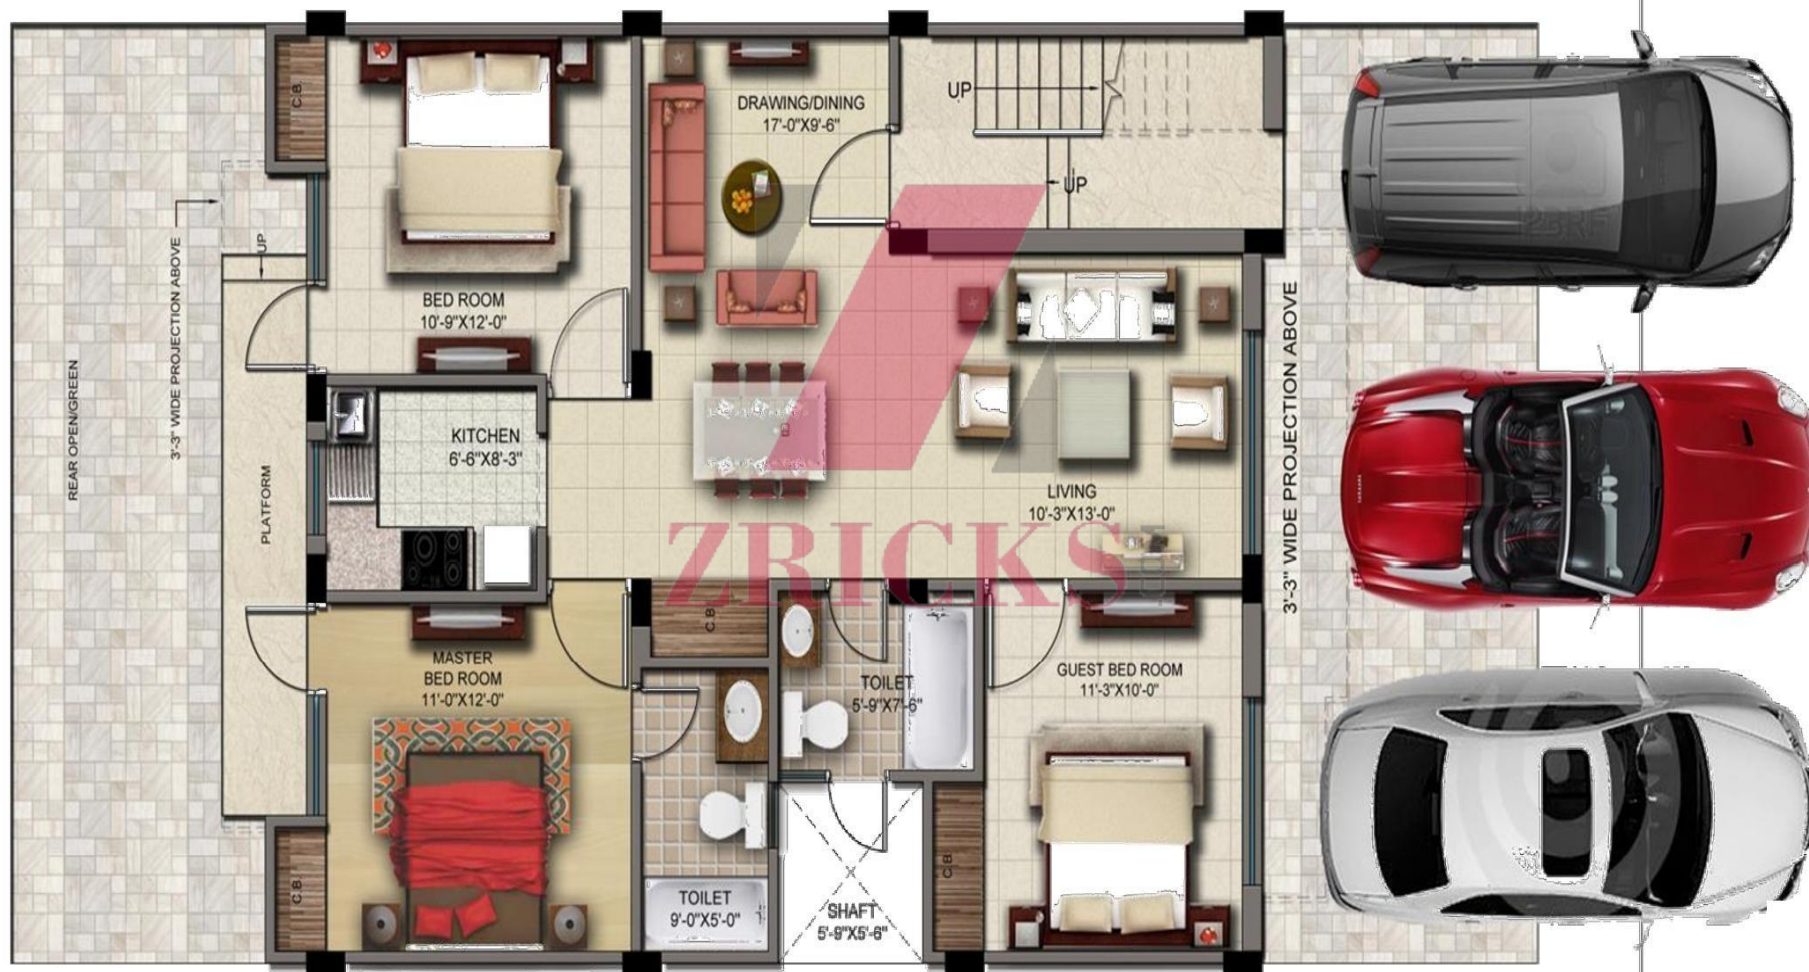

WAVE ROYAL CASTLE

NH - 24 GHAZIABAD

162 SQM - 9 X 18'