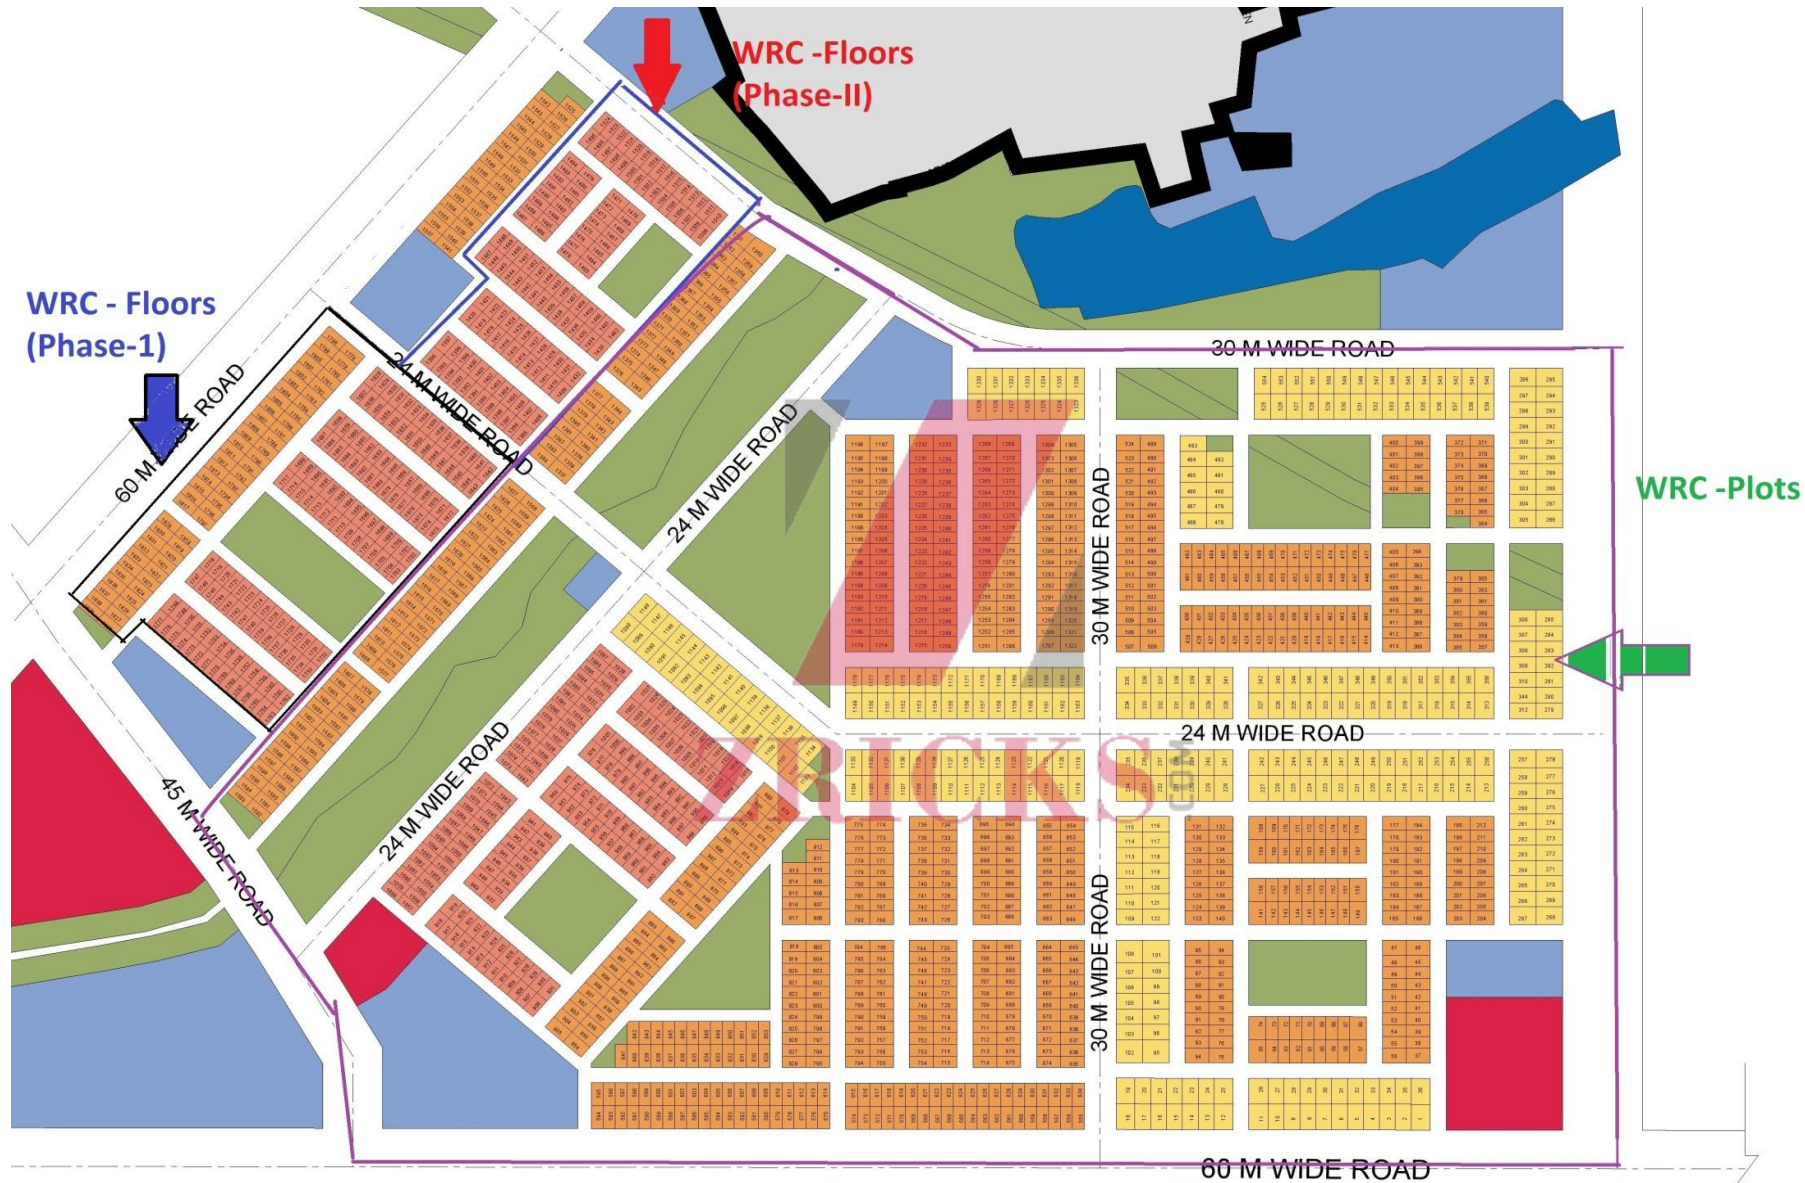

Presenting

Wave Royal Castle – Independent Floors (Phase-II)

NH – 24, Ghaziabad.

ZRICKS.COM

Overview

- Part of the HI-Tech Integrated Township Located on NH-24.
- A self sufficient integrated city with Grand Planning by AECOM (UK).
- City based on the concept of *Walk to Work and Walk to Life*.
- 5 minutes drive from Old Ghaziabad City.
- 10 minutes drive from Ghaziabad main railway station.
- 2 Minutes drive from renowned hospital ; already operational
- Many renowned school/ colleges in the proximity, already functional.

Product Brief

- Wave offers you limited sets of “Low Rise Independent Floors”.
- A Place, you can call your private heaven.
- Floors : Ground + 2 only .
- Saleable area of 1025 sq ft ; (2BHK + Study)
- These floors are beautifully designed with elegant architecture.
- Spacious and airy interiors with natural lights.

Wave Royal Castle
Greentech City

TOTAL			
RESIDENTIAL PLOTTED (128 Sqm) -	472 plots	COMMERCIAL	VILLAGE
RESIDENTIAL PLOTTED (162 Sqm) -	1013 plots	PUBLIC/ SEMI-PUBLIC	EXISTING POND
RESIDENTIAL PLOTTED (240 Sqm) -	354 plots	GREEN	
GRAND TOTAL 1839 Plots			

WAVE ROYAL CASTLE

NH - 24 GHAZIABAD

128 SQM - 8 X 16

WAVE ROYAL CASTLE

NH - 24 GHAZIABAD

128 SQM - 8 X 16

WAVE ROYAL CASTLE

NH - 24 GHAZIABAD