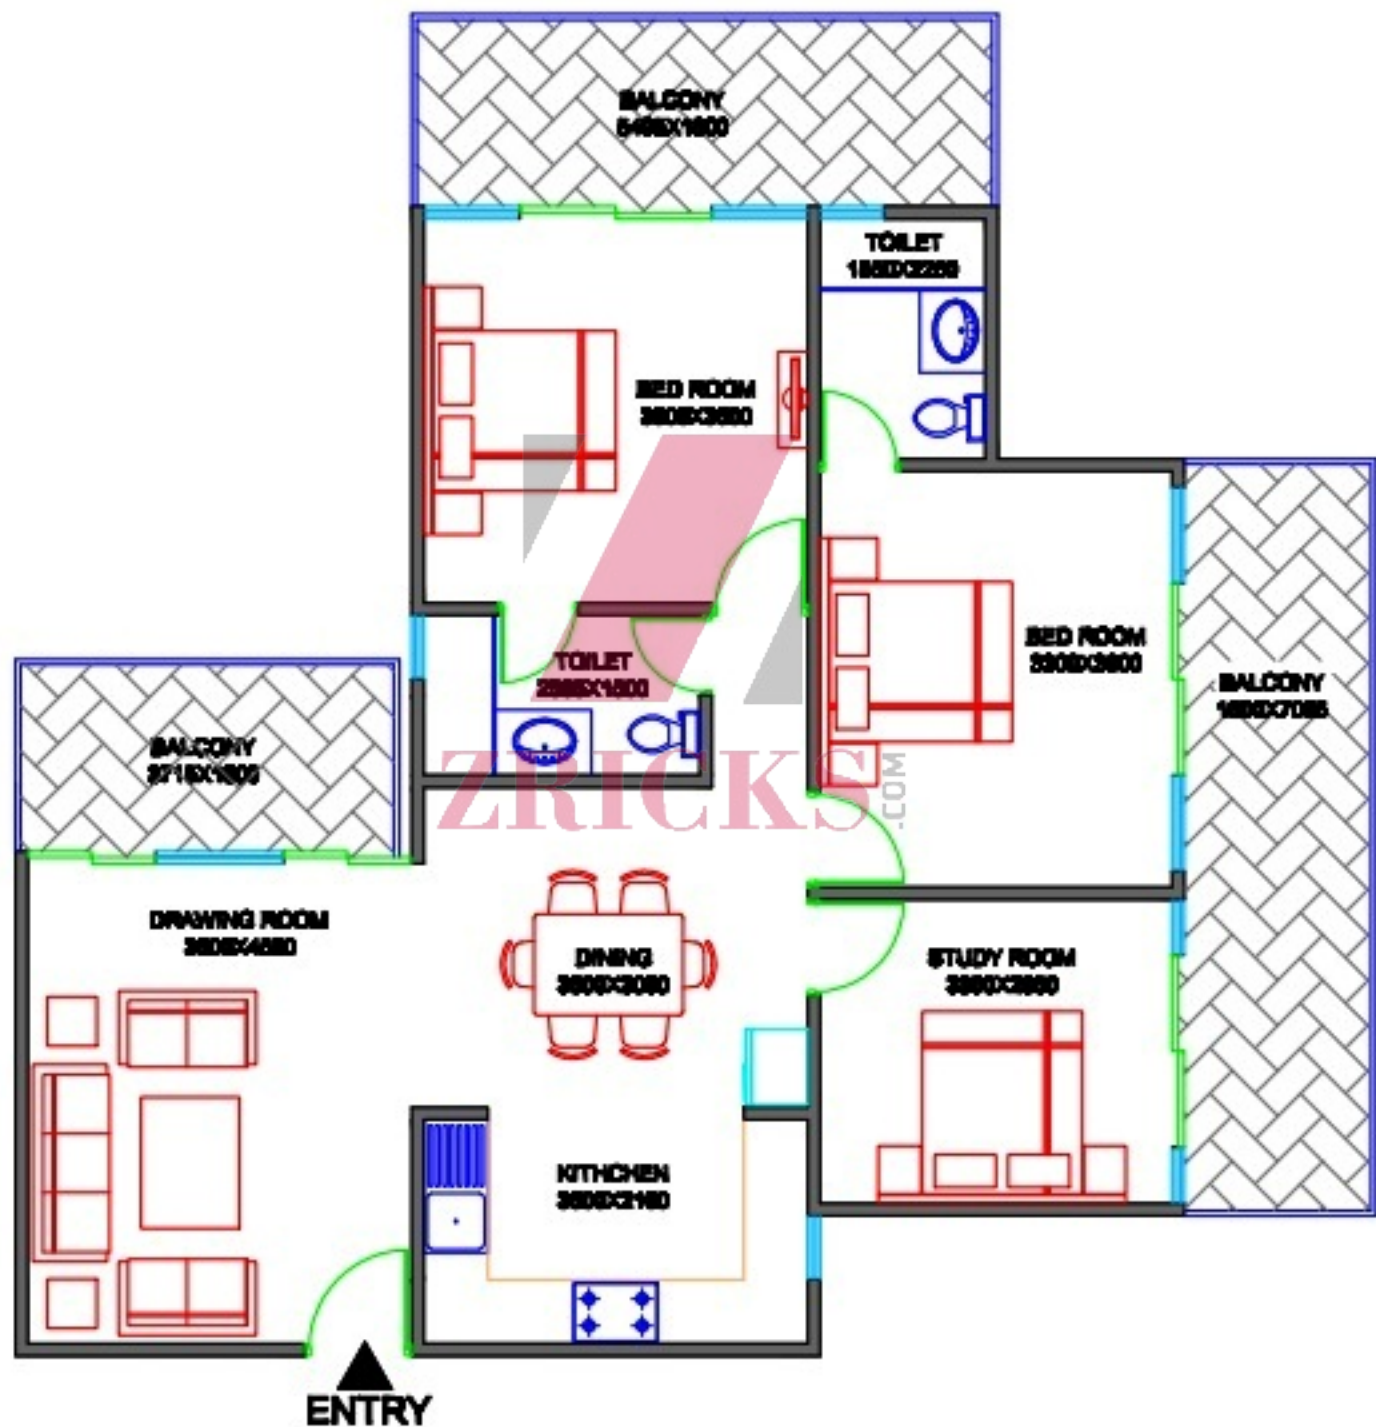

24m Wide Road

24m Wide Road

DATE	PROJECT NO.	SCALE

DATE	REVISION

NAME

NAME	SCALE	DATE

DATE	SCALE	DATE	BY	CHECKED BY
12-31-12	1:1			

TYPE-C 2Bed+Study Room

BALCONY
6'-0" WIDE

MASTER BED ROOM
11'-0" x 14'-0"

TOILET
7'-6" x 5'-0"

BALCONY
6'-0" WIDE

BALCONY
6'-0" WIDE

STUDY/BED ROOM
10'-9" x 9'-0"

ZRICKS
.COM

DRAWING/DINING ROOM
18'-0" x 15'-4 1/2"

TOILET
7'-0" x 5'-0"

KITCHEN
10'-0" x 6'-0"

BED ROOM
12'-0" x 10'-0"

BALCONY
6'-0" WIDE

Type-A 4 Bed+Study

Specifications of Antriksh Zeal

Living/Dinning:

Oil Bound Distemper & one wall with texture Paint
Marble Stone/Viterified Tiles
Plastic Emulsion Paint
Main Door teak wood panel,magic eye with chain & Cylindrical lock